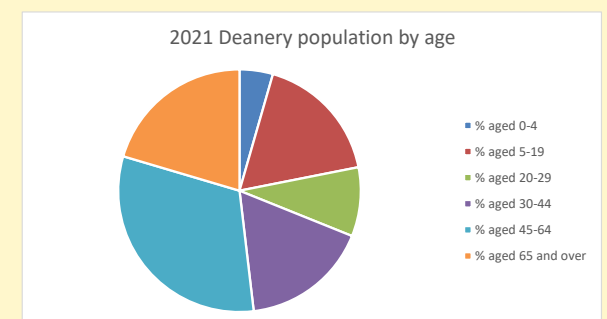

### Children and Young People

In your parish of **988** people

4.6 % are aged 0-4

6.7 % are aged 5-9

7.1 % are aged 10-14

That is a total of **182** children and young people

In 2023 your child average weekly attendance was **6**