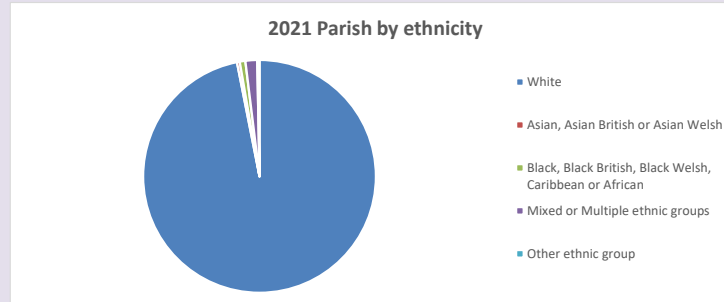

Ethnicity of those in your parish

Thoughts to ponder:

What has surprised you in these tables and charts?

Does your congregation(s) reflect the age and ethnic mix of your parish?

Where are those who have identified as Christians who do not attend your church(es)? Do you have other Christian denomination churches in your parish?

How might this influence your mission plans?

This dashboard contains figures as submitted by churches currently in the parish

Attendance statistics: taken from annual Statistics for Mission returns.

Average weekly attendance: attendance at Sunday and midweek church services & fresh expressions in October;

Every effort has been made to ensure that data are reliable. We would be pleased to be notified of any significant errors or omissions by email to parishreturns@oxford.anglican.org