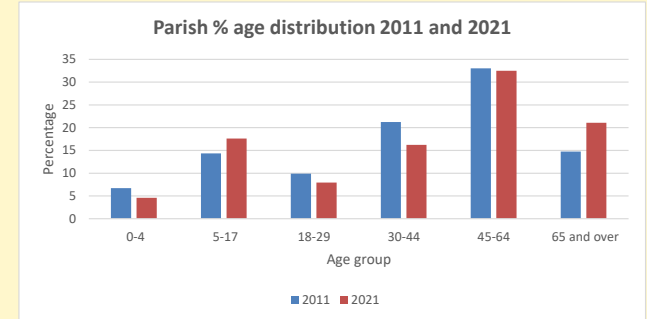

### Children and Young People

In your parish of **988** people

4.6 % are aged 0-4

6.7 % are aged 5-9

7.1 % are aged 10-14

That is a total of **182** children and young people

In 2023 your child average weekly attendance was **6**