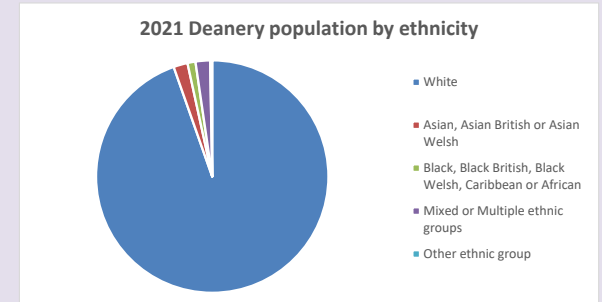

Ethnicity of those in your parish

Thoughts to ponder:

What has surprised you in these tables and charts?

Does your congregation(s) reflect the age and ethnic mix of your parish?

Where are those who have identified as Christians who do not attend your church(es)? Do you have other Christian denomination churches in your parish?

How might this influence your mission plans?

This dashboard contains figures as submitted by churches currently in the parish

Attendance statistics: taken from annual Statistics for Mission returns.

Average weekly attendance: attendance at Sunday and midweek church services & fresh expressions in October;

Every effort has been made to ensure that data are reliable. We would be pleased to be notified of any significant errors or omissions by email to parishreturns@oxford.anglican.org