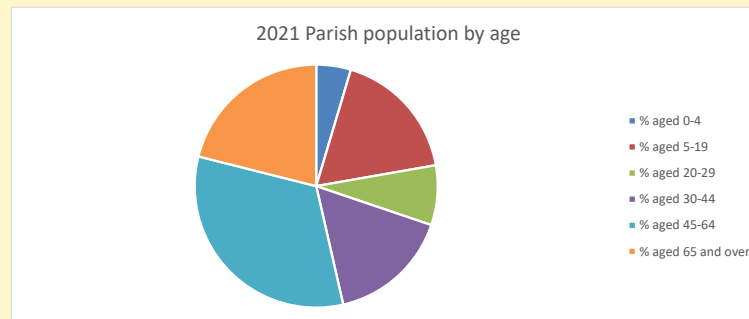

### Children and Young People

In your parish of **988** people

4.6 % are aged 0-4

6.7 % are aged 5-9

7.1 % are aged 10-14

That is a total of **182** children and young people

In 2023 your child average weekly attendance was **6**

NB different age groups: 5-17 in 2011, 5-19 in 2021

Parish code: 270693

Number of churches in parish (2022): 1

For more detailed census & deprivation info: see <http://arcg.is/1RaS4CS>  
<https://www.churchofengland.org/researchandstats>  
 and <http://www2.cuf.org.uk/poverty-england/poverty-map>