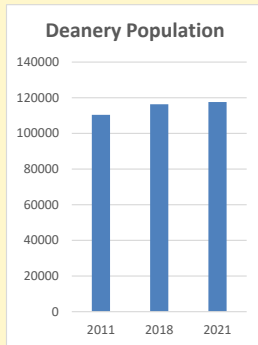

### Children and Young People

In your parish of **988** people

4.6 % are aged 0-4

6.7 % are aged 5-9

7.1 % are aged 10-14

That is a total of **182** children and young people

In 2023 your child average weekly attendance was **6**

NB different age groups: 5-17 in 2011, 5-19 in 2021

Parish code: 270693

Number of churches in parish (2022): 1

For more detailed census & deprivation info: see <http://arcg.is/1RaS4CS>  
<https://www.churchofengland.org/researchandstats>  
 and <http://www2.cuf.org.uk/poverty-england/poverty-map>