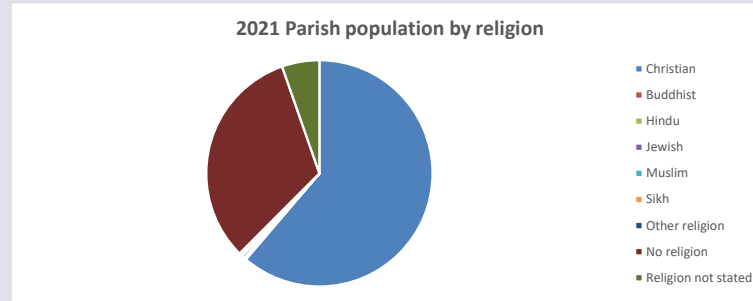

Religion of those in your parish

Your parish population in 2021 was 988

In 2021 **61.3%** said they are Christian. That is **605 people**. In your parish your average weekly attendance is **23**