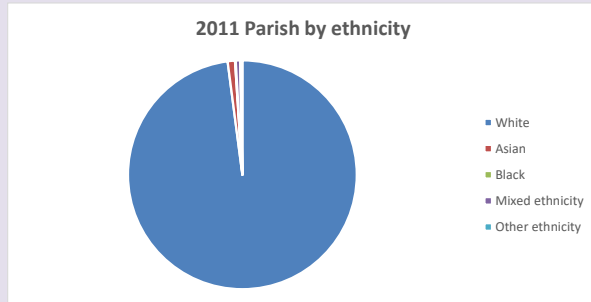

Ethnicity of those in your parish

Thoughts to ponder:

What has surprised you in these tables and charts?

Does your congregation(s) reflect the age and ethnic mix of your parish?

Where are those who have identified as Christians who do not attend your church(es)? Do you have other Christian denomination churches in your parish?

How might this influence your mission plans?

This dashboard contains figures as submitted by churches currently in the parish

Attendance statistics: taken from annual Statistics for Mission returns.

Average weekly attendance: attendance at Sunday and midweek church services & fresh expressions in October;

Every effort has been made to ensure that data are reliable. We would be pleased to be notified of any significant errors or omissions by email to parishreturns@oxford.anglican.org