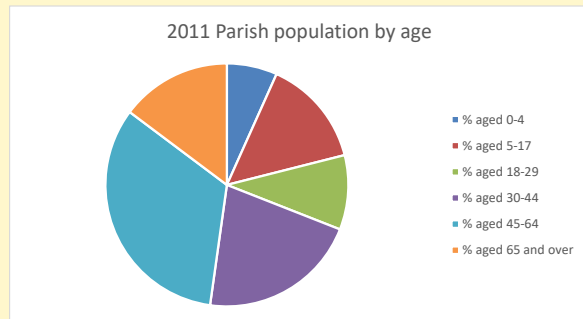

### Children and Young People

In your parish of **988** people

4.6 % are aged 0-4

6.7 % are aged 5-9

7.1 % are aged 10-14

That is a total of **182** children and young people

In 2023 your child average weekly attendance was **6**