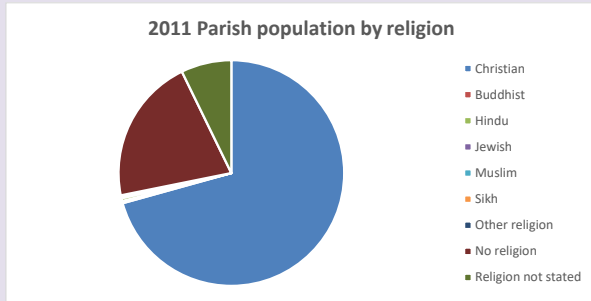

Religion of those in your parish

Your parish population in 2021 was 988

In 2021 **61.3%** said they are Christian. That is **605 people**. In your parish your average weekly attendance is **23**