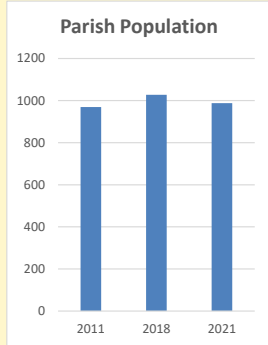

### Children and Young People

In your parish of **988** people

4.6 % are aged 0-4

6.7 % are aged 5-9

7.1 % are aged 10-14

That is a total of **182** children and young people

In 2023 your child average weekly attendance was **6**