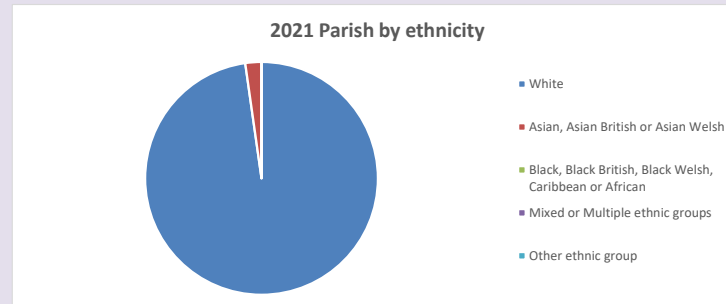

Ethnicity of those in your parish

Thoughts to ponder:

What has surprised you in these tables and charts?

Does your congregation(s) reflect the age and ethnic mix of your parish?

Where are those who have identified as Christians who do not attend your church(es)? Do you have other Christian denomination churches in your parish?

How might this influence your mission plans?

This dashboard contains figures as submitted by churches currently in the parish

Attendance statistics: taken from annual Statistics for Mission returns.

Average weekly attendance: attendance at Sunday and midweek church services & fresh expressions in October;

Every effort has been made to ensure that data are reliable. We would be pleased to be notified of any significant errors or omissions by email to parishreturns@oxford.anglican.org