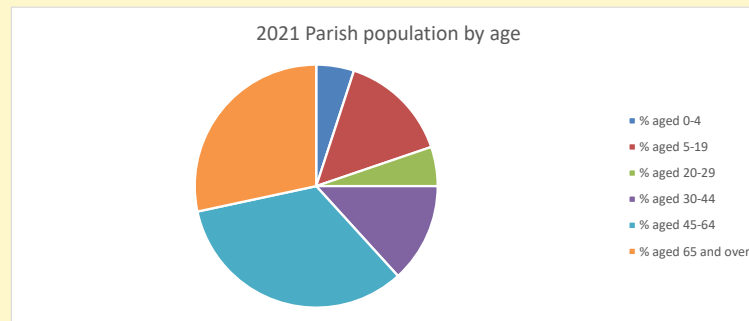

That is a total of 77 children and young people

In 2023 your child average weekly attendance was 1

NB different age groups: 5-17 in 2011, 5-19 in 2021

Parish code: 270697

Number of churches in parish (2022): 1