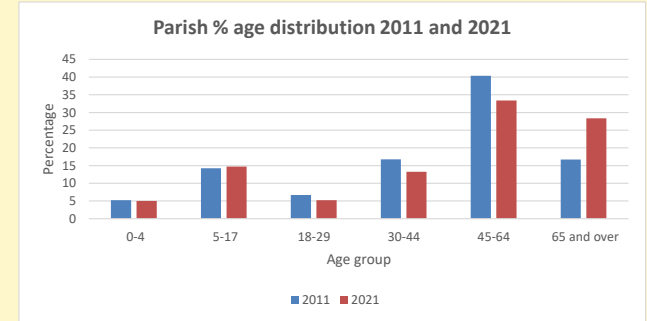

That is a total of 77 children and young people

In 2023 your child average weekly attendance was 1

NB different age groups: 5-17 in 2011, 5-19 in 2021

Parish code: 270697

Number of churches in parish (2022): 1