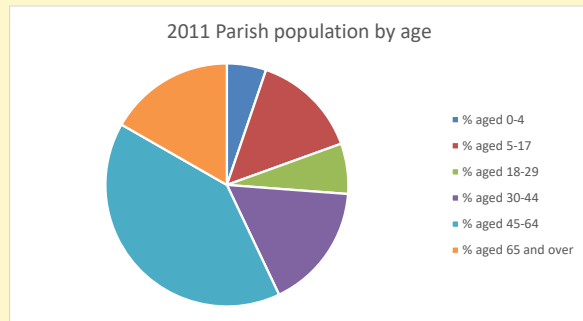

Deprivation Rank

2021 10,704

(1=most deprived parish in the Church of England, 12,307=least deprived)

Children and Young People

In your parish of 513 people

5.0 % are aged 0-4

3.5 % are aged 5-9

6.3 % are aged 10-14

That is a total of 77 children and young people

In 2023 your child average weekly attendance was 1

NB different age groups: 5-17 in 2011, 5-19 in 2021

Parish code: 270697

Number of churches in parish (2022): 1