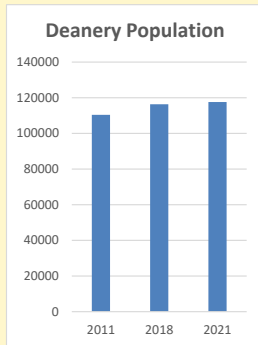

Deprivation Rank

2021 10,704

(1=most deprived parish in the Church of England, 12,307=least deprived)

Children and Young People

In your parish of 513 people

5.0 % are aged 0-4

3.5 % are aged 5-9

6.3 % are aged 10-14

That is a total of 77 children and young people

In 2023 your child average weekly attendance was 1

NB different age groups: 5-17 in 2011, 5-19 in 2021

Parish code: 270697

Number of churches in parish (2022): 1