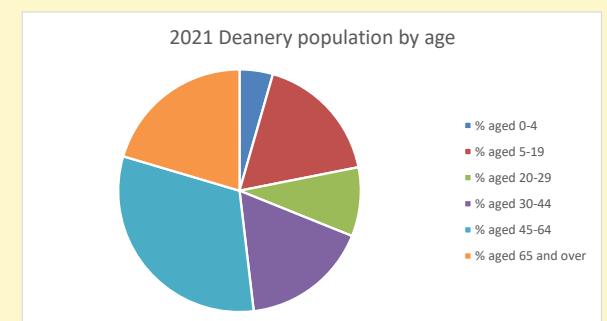

That is a total of 77 children and young people

In 2023 your child average weekly attendance was 1

NB different age groups: 5-17 in 2011, 5-19 in 2021

Parish code: 270697

Number of churches in parish (2022): 1