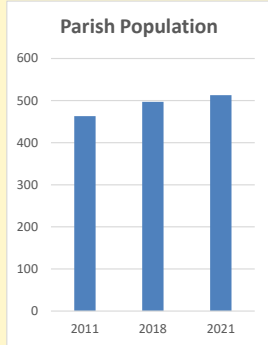

Deprivation Rank

2021 10,704

(1=most deprived parish in the Church of England, 12,307=least deprived)

Children and Young People

In your parish of 513 people

5.0 % are aged 0-4

3.5 % are aged 5-9

6.3 % are aged 10-14

That is a total of 77 children and young people

In 2023 your child average weekly attendance was 1

NB different age groups: 5-17 in 2011, 5-19 in 2021

Parish code: 270697

Number of churches in parish (2022): 1