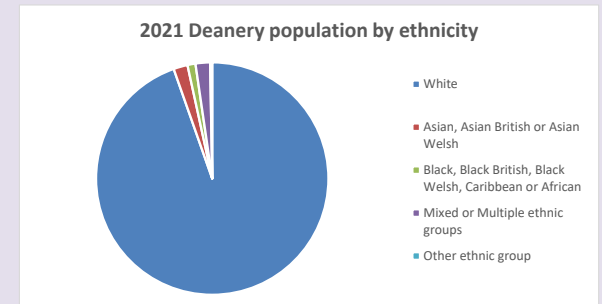

Ethnicity of those in your parish

Thoughts to ponder:

What has surprised you in these tables and charts?

Does your congregation(s) reflect the age and ethnic mix of your parish?

Where are those who have identified as Christians who do not attend your church(es)? Do you have other Christian denomination churches in your parish?

How might this influence your mission plans?

This dashboard contains figures as submitted by churches currently in the parish

Attendance statistics: taken from annual Statistics for Mission returns.

Average weekly attendance: attendance at Sunday and midweek church services & fresh expressions in October;

Every effort has been made to ensure that data are reliable. We would be pleased to be notified of any significant errors or omissions by email to parishreturns@oxford.anglican.org