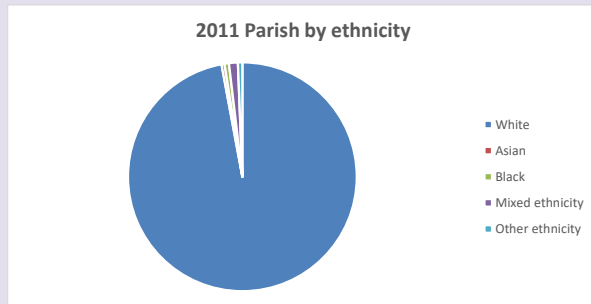

In 2021 56.3% said they are Christian. That is 289 people. In your parish your average weekly attendance is 25

Ethnicity of those in your parish

Thoughts to ponder:

What has surprised you in these tables and charts?