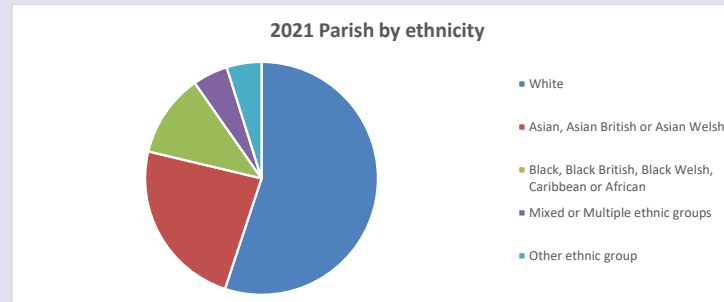

Ethnicity of those in your parish

Thoughts to ponder:

What has surprised you in these tables and charts?

Does your congregation(s) reflect the age and ethnic mix of your parish?

Where are those who have identified as Christians who do not attend your church(es)? Do you have other Christian denomination churches in your parish?

How might this influence your mission plans?

This dashboard contains figures as submitted by churches currently in the parish

Attendance statistics: taken from annual Statistics for Mission returns.

Average weekly attendance: attendance at Sunday and midweek church services & fresh expressions in October;

Every effort has been made to ensure that data are reliable. We would be pleased to be notified of any significant errors or omissions by email to parishreturns@oxford.anglican.org