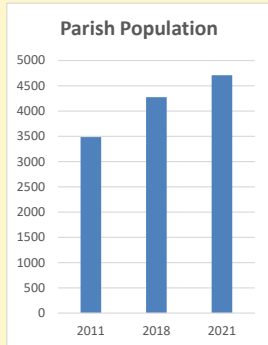

	Parish	Deanery
2011	3,483	110456
2018	4,276	116327
2021	4707	117,603

Deprivation Rank

2021 2,020

(1=most deprived parish in the Church of England, 12,307=least deprived)

Children and Young People

In your parish of **4707** people
 5.8 % are aged 0-4
 3.5 % are aged 5-9
 2.7 % are aged 10-14

That is a total of **565**
 children and young people

In 2023 your child average
 weekly attendance was **0**

NB different age groups: 5-17 in 2011, 5-19 in 2021

Parish code: 270717

Number of churches in parish (2022): 1