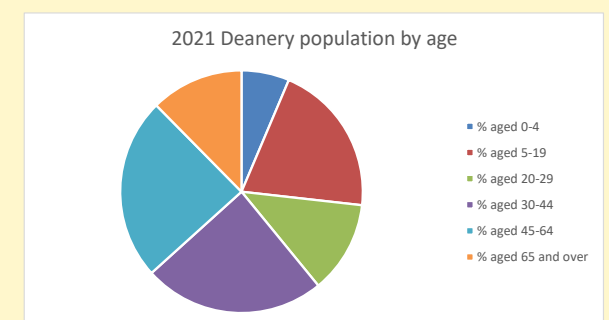

	Parish	Deanery
2011	3,483	110456
2018	4,276	116327
2021	4707	117,603

Deprivation Rank

2021 2,020

(1=most deprived parish in the Church of England, 12,307=least deprived)

Children and Young People

In your parish of **4707** people
 5.8 % are aged 0-4
 3.5 % are aged 5-9
 2.7 % are aged 10-14

That is a total of **565**
 children and young people

In 2023 your child average
 weekly attendance was **0**

NB different age groups: 5-17 in 2011, 5-19 in 2021

Parish code: 270717

Number of churches in parish (2022): 1