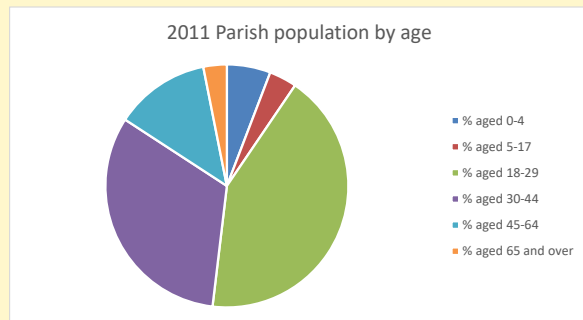

	Parish	Deanery
2011	3,483	110456
2018	4,276	116327
2021	4707	117,603

Deprivation Rank

2021 2,020

(1=most deprived parish in the Church of England, 12,307=least deprived)

Children and Young People

In your parish of **4707** people
 5.8 % are aged 0-4
 3.5 % are aged 5-9
 2.7 % are aged 10-14

That is a total of **565**
 children and young people

In 2023 your child average
 weekly attendance was **0**

NB different age groups: 5-17 in 2011, 5-19 in 2021

Parish code: 270717

Number of churches in parish (2022): 1