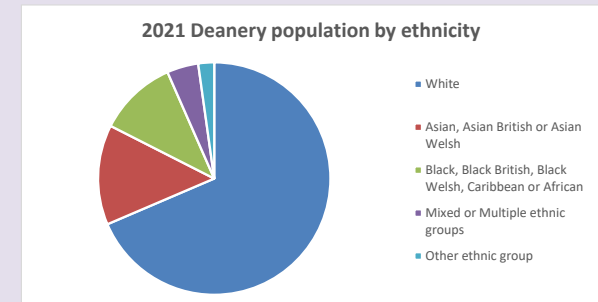

Ethnicity of those in your parish

Thoughts to ponder:

What has surprised you in these tables and charts?

Does your congregation(s) reflect the age and ethnic mix of your parish?

Where are those who have identified as Christians who do not attend your church(es)? Do you have other Christian denomination churches in your parish?

How might this influence your mission plans?

This dashboard contains figures as submitted by churches currently in the parish

Attendance statistics: taken from annual Statistics for Mission returns.

Average weekly attendance: attendance at Sunday and midweek church services & fresh expressions in October;

Every effort has been made to ensure that data are reliable. We would be pleased to be notified of any significant errors or omissions by email to parishreturns@oxford.anglican.org