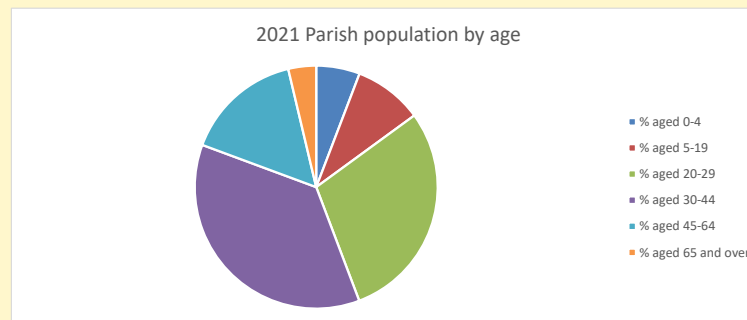

	Parish	Deanery
2011	3,483	110456
2018	4,276	116327
2021	4707	117,603

Deprivation Rank

2021 2,020

(1=most deprived parish in the Church of England, 12,307=least deprived)

Children and Young People

In your parish of **4707** people
 5.8 % are aged 0-4
 3.5 % are aged 5-9
 2.7 % are aged 10-14

That is a total of **565**
 children and young people

In 2023 your child average
 weekly attendance was **0**

NB different age groups: 5-17 in 2011, 5-19 in 2021

Parish code: 270717

Number of churches in parish (2022): 1