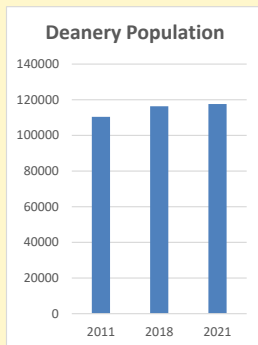

	Parish	Deanery
2011	3,483	110456
2018	4,276	116327
2021	4707	117,603

Deprivation Rank

2021 2,020

(1=most deprived parish in the Church of England, 12,307=least deprived)

Children and Young People

In your parish of **4707** people
 5.8 % are aged 0-4
 3.5 % are aged 5-9
 2.7 % are aged 10-14

That is a total of **565**
 children and young people

In 2023 your child average
 weekly attendance was **0**

NB different age groups: 5-17 in 2011, 5-19 in 2021

Parish code: 270717

Number of churches in parish (2022): 1