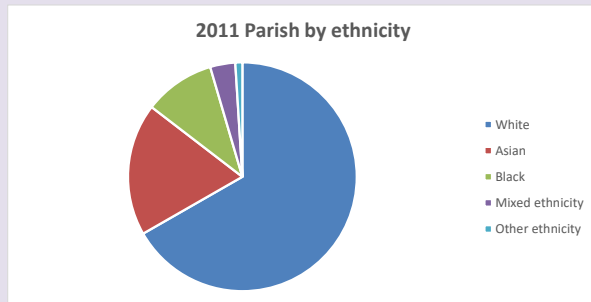

Ethnicity of those in your parish

Thoughts to ponder:

What has surprised you in these tables and charts?

Does your congregation(s) reflect the age and ethnic mix of your parish?

Where are those who have identified as Christians who do not attend your church(es)? Do you have other Christian denomination churches in your parish?

How might this influence your mission plans?

This dashboard contains figures as submitted by churches currently in the parish

Attendance statistics: taken from annual Statistics for Mission returns.

Average weekly attendance: attendance at Sunday and midweek church services & fresh expressions in October;

Every effort has been made to ensure that data are reliable. We would be pleased to be notified of any significant errors or omissions by email to parishreturns@oxford.anglican.org