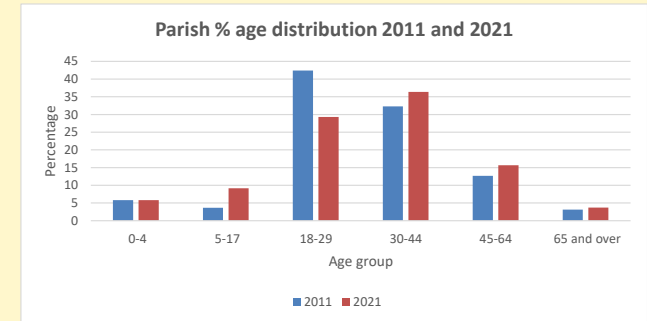

That is a total of **565**
 children and young people

In 2023 your child average
 weekly attendance was **0**

NB different age groups: 5-17 in 2011, 5-19 in 2021

Parish code: 270717

Number of churches in parish (2022): 1