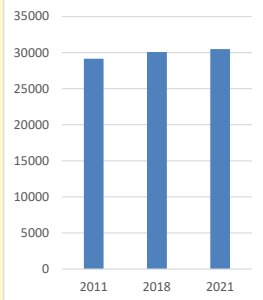

Census Dashboard for the parish of Woughton in the Deanery of MILTON KEYNES

Parish population, Census and deprivation summary

Population of parish and deanery

2011, 2018 and 2021

	Parish	Deanery
2011	29,161	110,456
2018	30,071	116,327
2021	30,487	117,603

Deprivation Rank

2021 940

(1=most deprived parish in the Church of England, 12,307=least deprived)

Children and Young People

In your parish of 30,487 people

6.2 % are aged 0-4

7.2 % are aged 5-9

8.1 % are aged 10-14

That is a total of 6,554 children and young people

In 2023 your child average weekly attendance was 11

Parish Population