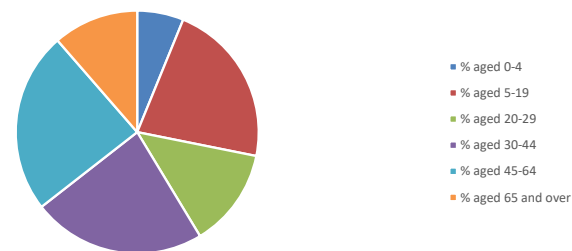

2021 Parish population by age

NB different age groups: 5-17 in 2011, 5-19 in 2021