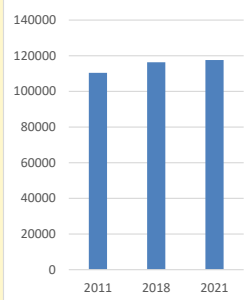

Deanery Population