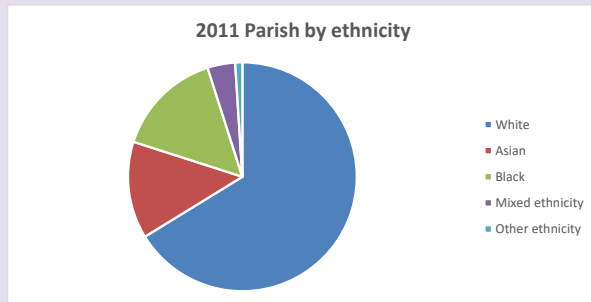

Ethnicity of those in your parish

Thoughts to ponder:

What has surprised you in these tables and charts?

Does your congregation(s) reflect the age and ethnic mix of your parish?

Where are those who have identified as Christians who do not attend your church(es)? Do you have other Christian denomination churches in your parish?

How might this influence your mission plans?

This dashboard contains figures as submitted by churches currently in the parish

Attendance statistics: taken from annual Statistics for Mission returns.

Average weekly attendance: attendance at Sunday and midweek church services & fresh expressions in October;

Every effort has been made to ensure that data are reliable. We would be pleased to be notified of any significant errors or omissions by email to parishreturns@oxford.anglican.org