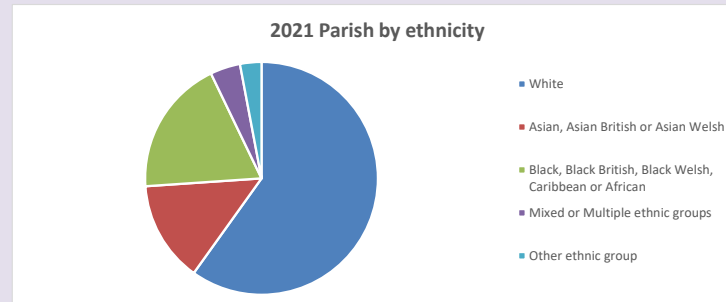

Ethnicity of those in your parish

Thoughts to ponder:

What has surprised you in these tables and charts?

Does your congregation(s) reflect the age and ethnic mix of your parish?

Where are those who have identified as Christians who do not attend your church(es)? Do you have other Christian denomination churches in your parish?

How might this influence your mission plans?

This dashboard contains figures as submitted by churches currently in the parish

Attendance statistics: taken from annual Statistics for Mission returns.

Average weekly attendance: attendance at Sunday and midweek church services & fresh expressions in October;

Every effort has been made to ensure that data are reliable. We would be pleased to be notified of any significant errors or omissions by email to parishreturns@oxford.anglican.org