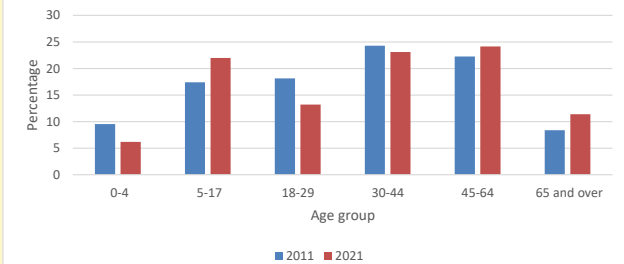

Parish % age distribution 2011 and 2021