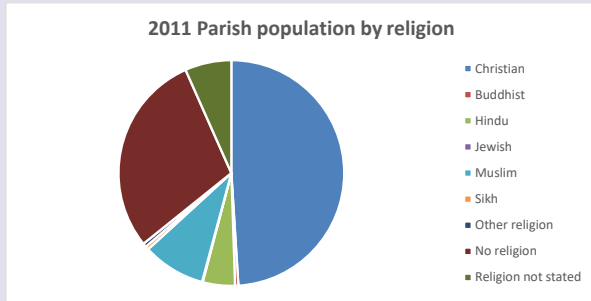

Religion of those in your parish

Your parish population in 2021 was 30487

In 2021 **45.4%** said they are Christian. That is **13850** people. In your parish your average weekly attendance is **143**