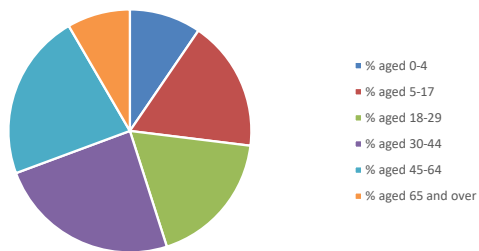

2011 Parish population by age