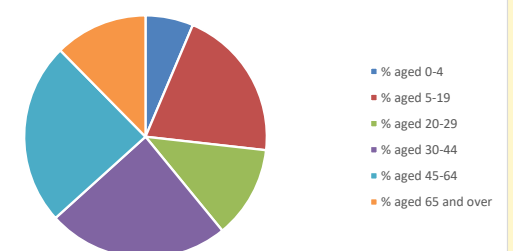

2021 Deanery population by age

Parish code: 270727

Number of churches in parish (2022): 5

For more detailed census & deprivation info: see <http://arcg.is/1RaS4CS>

<https://www.churchofengland.org/researchandstats>

and <http://www2.cuf.org.uk/poverty-england/poverty-map>

517

Produced by Diocese of Oxford April 2024

Census data: taken from the 2011 and 2021 national Census and the 2018 population update.

The above statistics have been mapped onto parish boundaries so are approximations.

For more information, see:

<https://www.churchofengland.org/researchandstats>