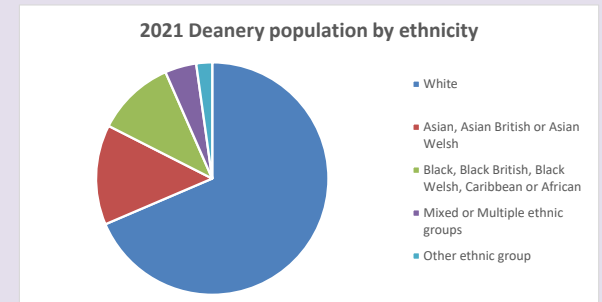

Ethnicity of those in your parish

Thoughts to ponder:

What has surprised you in these tables and charts?

Does your congregation(s) reflect the age and ethnic mix of your parish?

Where are those who have identified as Christians who do not attend your church(es)? Do you have other Christian denomination churches in your parish?

How might this influence your mission plans?

This dashboard contains figures as submitted by churches currently in the parish

Attendance statistics: taken from annual Statistics for Mission returns.

Average weekly attendance: attendance at Sunday and midweek church services & fresh expressions in October;

Every effort has been made to ensure that data are reliable. We would be pleased to be notified of any significant errors or omissions by email to parishreturns@oxford.anglican.org