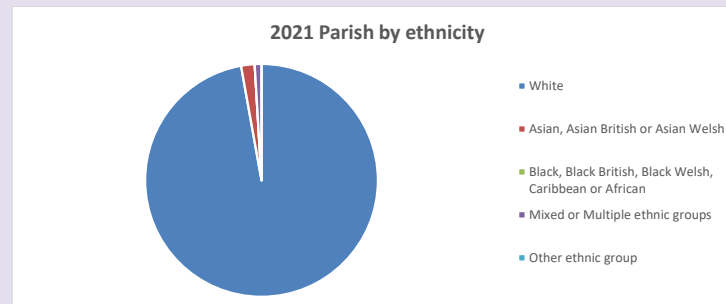

Ethnicity of those in your parish

Thoughts to ponder:

What has surprised you in these tables and charts?

Does your congregation(s) reflect the age and ethnic mix of your parish?

Where are those who have identified as Christians who do not attend your church(es)? Do you have other Christian denomination churches in your parish?

How might this influence your mission plans?

This dashboard contains figures as submitted by churches currently in the parish

Attendance statistics: taken from annual Statistics for Mission returns.

Average weekly attendance: attendance at Sunday and midweek church services & fresh expressions in October;

Every effort has been made to ensure that data are reliable. We would be pleased to be notified of any significant errors or omissions by email to parishreturns@oxford.anglican.org