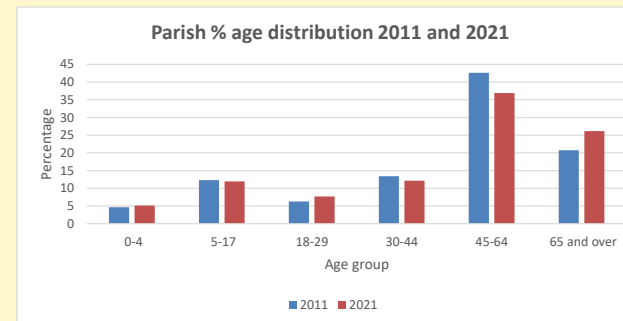

That is a total of **56** children and young people

In 2023 your child average weekly attendance was **0**

NB different age groups: 5-17 in 2011, 5-19 in 2021

Parish code: 270729

Number of churches in parish (2022): 1