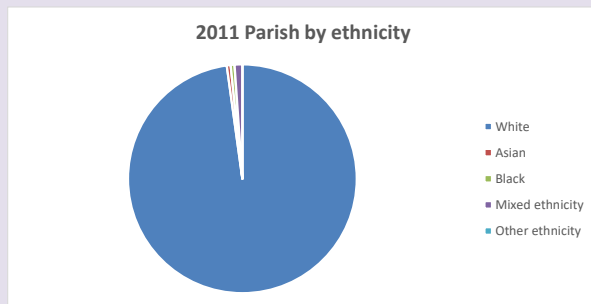

In 2021 **52.5%** said they are Christian. That is **221** people. In your parish your average weekly attendance is **14**

Ethnicity of those in your parish

Thoughts to ponder:

What has surprised you in these tables and charts?