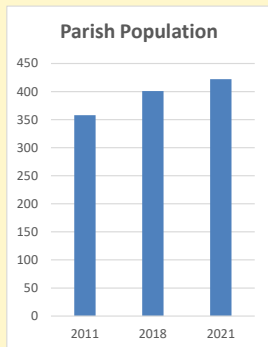

Deprivation Rank

2021 **8,409**

(1=most deprived parish in the Church of England, 12,307=least deprived)

Children and Young People

In your parish of **422** people

5.1 % are aged 0-4

4.2 % are aged 5-9

4.0 % are aged 10-14

That is a total of **56** children and young people

In 2023 your child average weekly attendance was **0**

NB different age groups: 5-17 in 2011, 5-19 in 2021

Parish code: 270729

Number of churches in parish (2022): 1