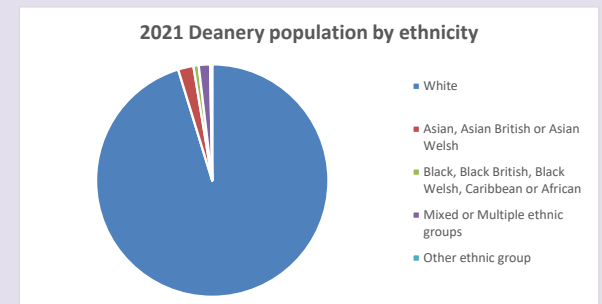

Ethnicity of those in your parish

Thoughts to ponder:

What has surprised you in these tables and charts?

Does your congregation(s) reflect the age and ethnic mix of your parish?

Where are those who have identified as Christians who do not attend your church(es)? Do you have other Christian denomination churches in your parish?

How might this influence your mission plans?

This dashboard contains figures as submitted by churches currently in the parish

Attendance statistics: taken from annual Statistics for Mission returns.

Average weekly attendance: attendance at Sunday and midweek church services & fresh expressions in October;

Every effort has been made to ensure that data are reliable. We would be pleased to be notified of any significant errors or omissions by email to parishreturns@oxford.anglican.org