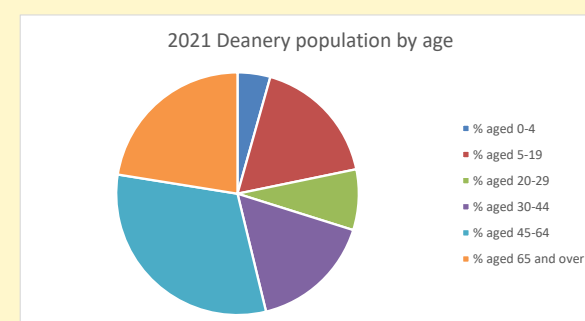

That is a total of **56** children and young people

In 2023 your child average weekly attendance was **0**

NB different age groups: 5-17 in 2011, 5-19 in 2021

Parish code: 270729

Number of churches in parish (2022): 1