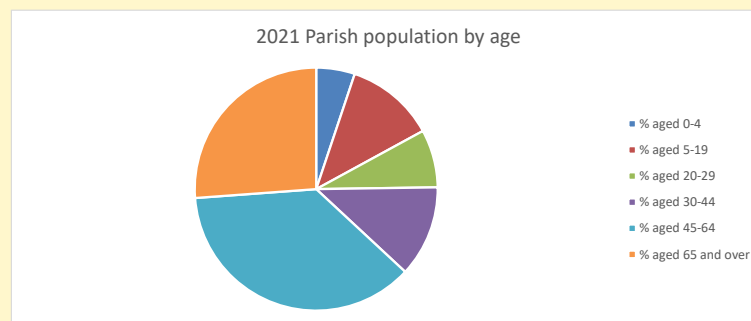

That is a total of **56** children and young people

In 2023 your child average weekly attendance was **0**

NB different age groups: 5-17 in 2011, 5-19 in 2021

Parish code: 270729

Number of churches in parish (2022): 1