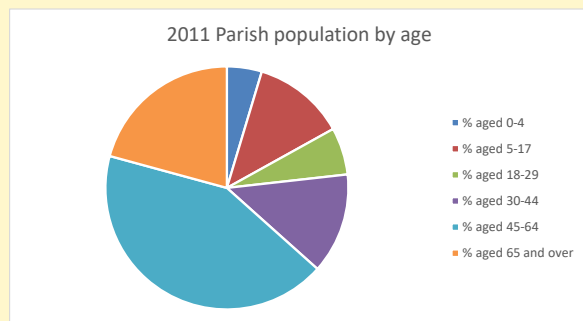

Deprivation Rank

2021 **8,409**

(1=most deprived parish in the Church of England, 12,307=least deprived)

Children and Young People

In your parish of **422** people

5.1 % are aged 0-4

4.2 % are aged 5-9

4.0 % are aged 10-14

That is a total of **56** children and young people

In 2023 your child average weekly attendance was **0**

NB different age groups: 5-17 in 2011, 5-19 in 2021

Parish code: 270729

Number of churches in parish (2022): 1