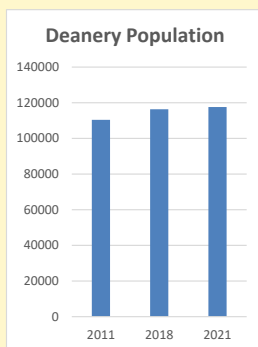

Deprivation Rank

2021 **8,409**

(1=most deprived parish in the Church of England, 12,307=least deprived)

Children and Young People

In your parish of **422** people

5.1 % are aged 0-4

4.2 % are aged 5-9

4.0 % are aged 10-14

That is a total of **56** children and young people

In 2023 your child average weekly attendance was **0**

NB different age groups: 5-17 in 2011, 5-19 in 2021

Parish code: 270729

Number of churches in parish (2022): 1