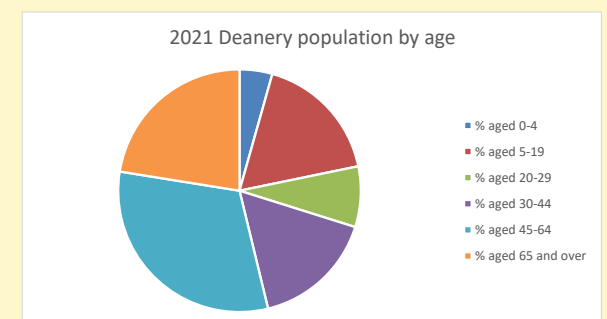

### Children and Young People

In your parish of **636** people

6.1 % are aged 0-4

6.7 % are aged 5-9

6.0 % are aged 10-14

That is a total of **120** children and young people

In 2023 your child average weekly attendance was **1**

NB different age groups: 5-17 in 2011, 5-19 in 2021

Parish code: 270730

Number of churches in parish (2022): 1

For more detailed census & deprivation info: see <http://arcg.is/1RaS4CS>  
<https://www.churchofengland.org/researchandstats>  
 and <http://www2.cuf.org.uk/poverty-england/poverty-map>