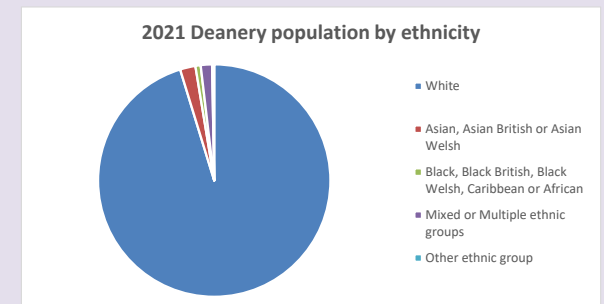

Ethnicity of those in your parish

Thoughts to ponder:

What has surprised you in these tables and charts?

Does your congregation(s) reflect the age and ethnic mix of your parish?

Where are those who have identified as Christians who do not attend your church(es)? Do you have other Christian denomination churches in your parish?

How might this influence your mission plans?

This dashboard contains figures as submitted by churches currently in the parish

Attendance statistics: taken from annual Statistics for Mission returns.

Average weekly attendance: attendance at Sunday and midweek church services & fresh expressions in October;

Every effort has been made to ensure that data are reliable. We would be pleased to be notified of any significant errors or omissions by email to parishreturns@oxford.anglican.org