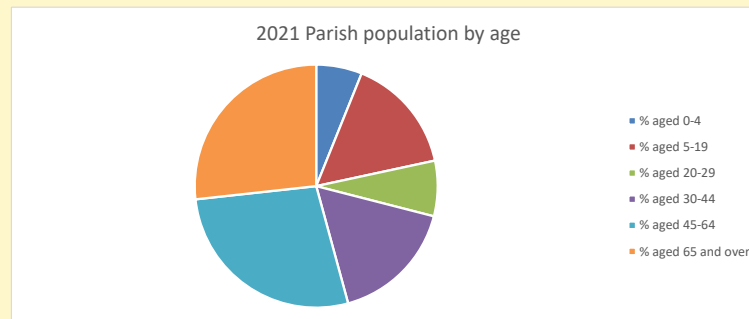

### Children and Young People

In your parish of **636** people

6.1 % are aged 0-4

6.7 % are aged 5-9

6.0 % are aged 10-14

That is a total of **120** children and young people

In 2023 your child average weekly attendance was **1**

NB different age groups: 5-17 in 2011, 5-19 in 2021

Parish code: 270730

Number of churches in parish (2022): 1

For more detailed census & deprivation info: see <http://arcg.is/1RaS4CS>  
<https://www.churchofengland.org/researchandstats>  
 and <http://www2.cuf.org.uk/poverty-england/poverty-map>