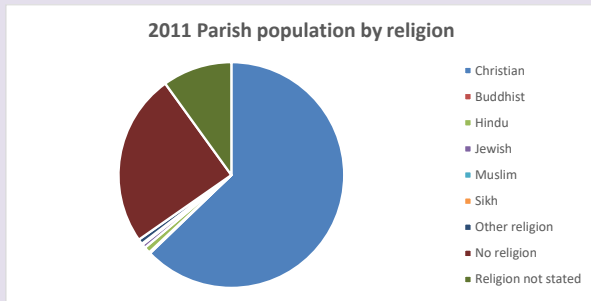

Religion of those in your parish

Your parish population in 2021 was 636

In 2021 **52.9%** said they are Christian. That is **337 people.** In your parish your average weekly attendance is **11**