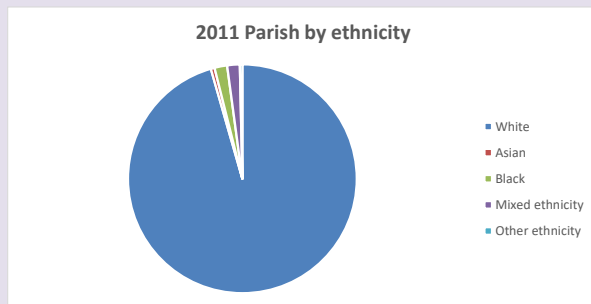

Ethnicity of those in your parish

Thoughts to ponder:

What has surprised you in these tables and charts?

Does your congregation(s) reflect the age and ethnic mix of your parish?

Where are those who have identified as Christians who do not attend your church(es)? Do you have other Christian denomination churches in your parish?

How might this influence your mission plans?

This dashboard contains figures as submitted by churches currently in the parish

Attendance statistics: taken from annual Statistics for Mission returns.

Average weekly attendance: attendance at Sunday and midweek church services & fresh expressions in October;

Every effort has been made to ensure that data are reliable. We would be pleased to be notified of any significant errors or omissions by email to parishreturns@oxford.anglican.org