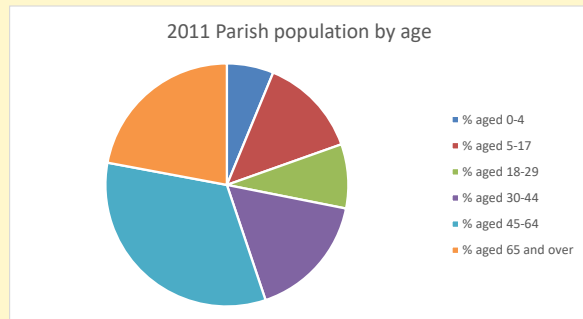

### Children and Young People

In your parish of **636** people

6.1 % are aged 0-4

6.7 % are aged 5-9

6.0 % are aged 10-14

That is a total of **120** children and young people

In 2023 your child average weekly attendance was **1**