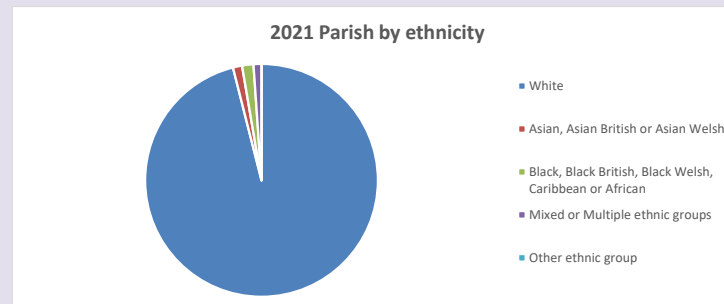

Ethnicity of those in your parish

Thoughts to ponder:

What has surprised you in these tables and charts?

Does your congregation(s) reflect the age and ethnic mix of your parish?

Where are those who have identified as Christians who do not attend your church(es)? Do you have other Christian denomination churches in your parish?

How might this influence your mission plans?

This dashboard contains figures as submitted by churches currently in the parish

Attendance statistics: taken from annual Statistics for Mission returns.

Average weekly attendance: attendance at Sunday and midweek church services & fresh expressions in October;

Every effort has been made to ensure that data are reliable. We would be pleased to be notified of any significant errors or omissions by email to parishreturns@oxford.anglican.org