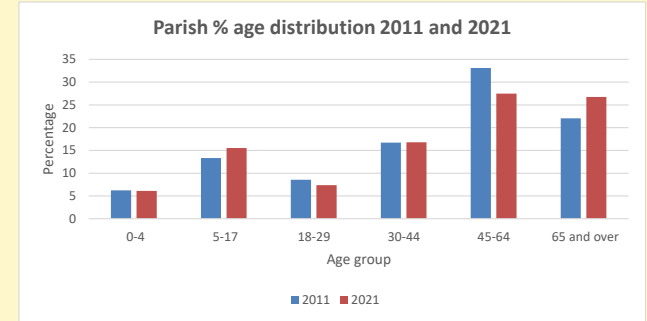

### Children and Young People

In your parish of **636** people

6.1 % are aged 0-4

6.7 % are aged 5-9

6.0 % are aged 10-14

That is a total of **120** children and young people

In 2023 your child average weekly attendance was **1**