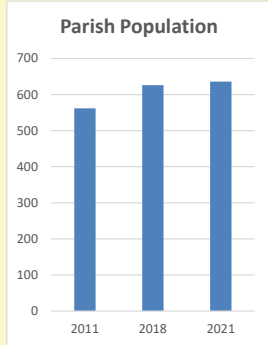

### Children and Young People

In your parish of **636** people

6.1 % are aged 0-4

6.7 % are aged 5-9

6.0 % are aged 10-14

That is a total of **120** children and young people

In 2023 your child average weekly attendance was **1**

NB different age groups: 5-17 in 2011, 5-19 in 2021

Parish code: 270730

Number of churches in parish (2022): 1

For more detailed census & deprivation info: see <http://arcg.is/1RaS4CS>  
<https://www.churchofengland.org/researchandstats>  
 and <http://www2.cuf.org.uk/poverty-england/poverty-map>