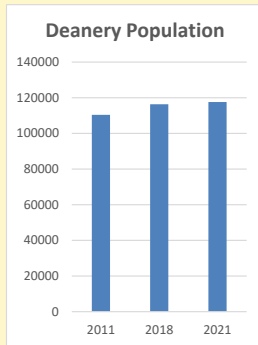

Deprivation Rank

2021 **9,662**

(1=most deprived parish in the Church of England, 12,307=least deprived)

Children and Young People

In your parish of **663** people

2.6 % are aged 0-4

5.4 % are aged 5-9

8.0 % are aged 10-14

That is a total of **106** children and young people

In 2023 your child average weekly attendance was **1**

NB different age groups: 5-17 in 2011, 5-19 in 2021

Parish code: 270733

Number of churches in parish (2022): 1