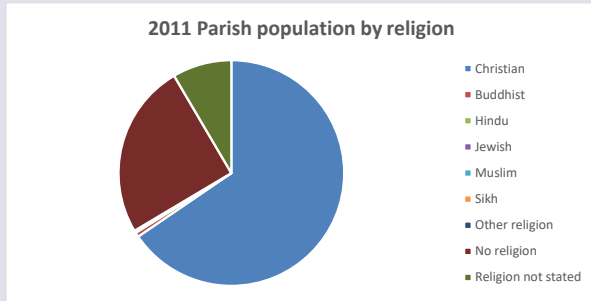

Religion of those in your parish

Your parish population in 2021 was 663

In 2021 **49.7%** said they are Christian. That is **329 people**. In your parish your average weekly attendance is **12**