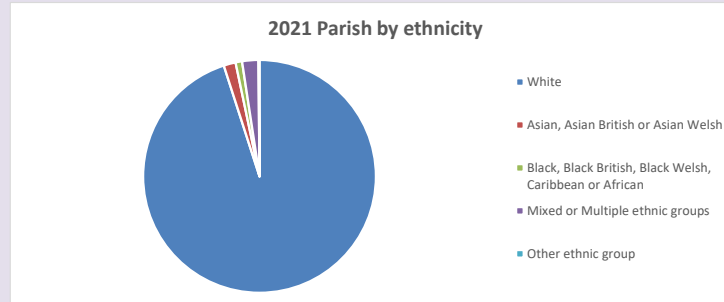

Ethnicity of those in your parish

Thoughts to ponder:

What has surprised you in these tables and charts?

Does your congregation(s) reflect the age and ethnic mix of your parish?

Where are those who have identified as Christians who do not attend your church(es)? Do you have other Christian denomination churches in your parish?

How might this influence your mission plans?

This dashboard contains figures as submitted by churches currently in the parish

Attendance statistics: taken from annual Statistics for Mission returns.

Average weekly attendance: attendance at Sunday and midweek church services & fresh expressions in October;

Every effort has been made to ensure that data are reliable. We would be pleased to be notified of any significant errors or omissions by email to parishreturns@oxford.anglican.org