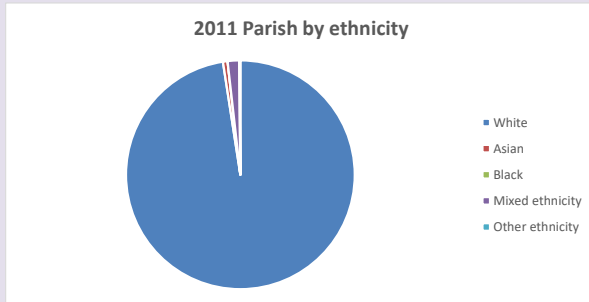

Ethnicity of those in your parish

Thoughts to ponder:

What has surprised you in these tables and charts?

Does your congregation(s) reflect the age and ethnic mix of your parish?

Where are those who have identified as Christians who do not attend your church(es)? Do you have other Christian denomination churches in your parish?

How might this influence your mission plans?

This dashboard contains figures as submitted by churches currently in the parish

Attendance statistics: taken from annual Statistics for Mission returns.

Average weekly attendance: attendance at Sunday and midweek church services & fresh expressions in October;

Every effort has been made to ensure that data are reliable. We would be pleased to be notified of any significant errors or omissions by email to parishreturns@oxford.anglican.org