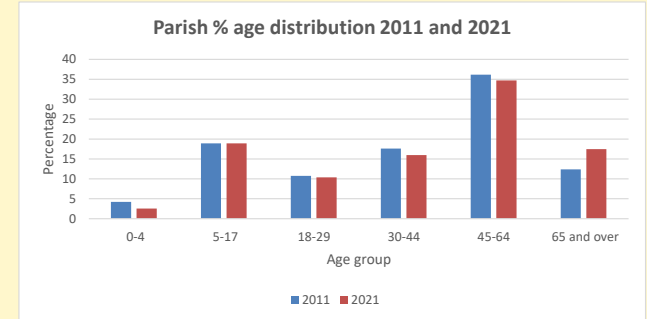

That is a total of **106** children and young people

In 2023 your child average weekly attendance was **1**

NB different age groups: 5-17 in 2011, 5-19 in 2021

Parish code: 270733

Number of churches in parish (2022): 1