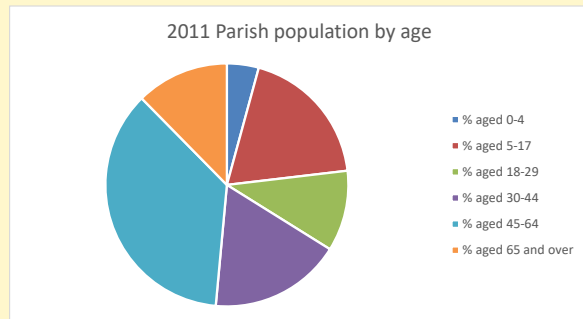

Deprivation Rank

2021 **9,662**

(1=most deprived parish in the Church of England, 12,307=least deprived)

Children and Young People

In your parish of **663** people

2.6 % are aged 0-4

5.4 % are aged 5-9

8.0 % are aged 10-14

That is a total of **106** children and young people

In 2023 your child average weekly attendance was **1**

NB different age groups: 5-17 in 2011, 5-19 in 2021

Parish code: 270733

Number of churches in parish (2022): 1