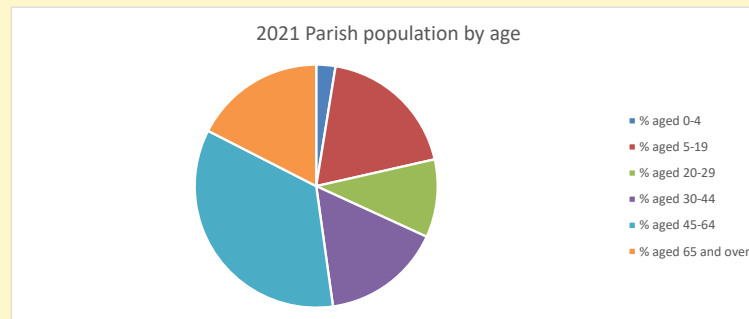

That is a total of **106** children and young people

In 2023 your child average weekly attendance was **1**

NB different age groups: 5-17 in 2011, 5-19 in 2021

Parish code: 270733

Number of churches in parish (2022): 1