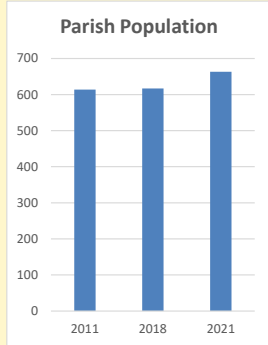

Deprivation Rank

2021 **9,662**

(1=most deprived parish in the Church of England, 12,307=least deprived)

Children and Young People

In your parish of **663** people

2.6 % are aged 0-4

5.4 % are aged 5-9

8.0 % are aged 10-14

That is a total of **106** children and young people

In 2023 your child average weekly attendance was **1**

NB different age groups: 5-17 in 2011, 5-19 in 2021

Parish code: 270733

Number of churches in parish (2022): 1