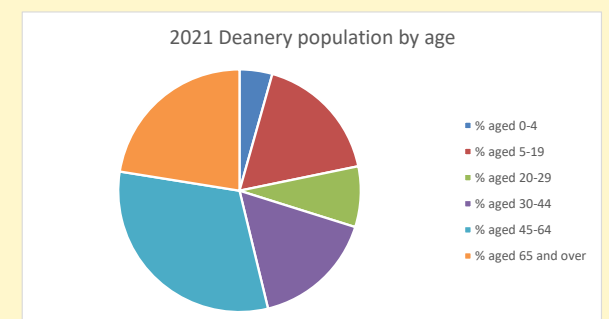

That is a total of **106** children and young people

In 2023 your child average weekly attendance was **1**

NB different age groups: 5-17 in 2011, 5-19 in 2021

Parish code: 270733

Number of churches in parish (2022): 1