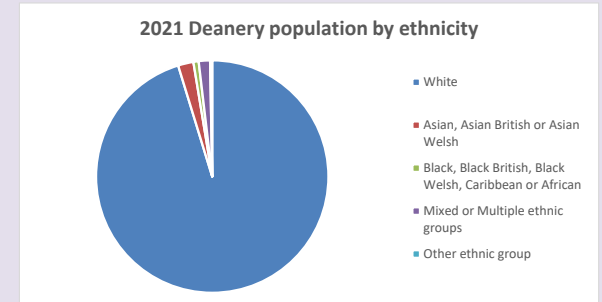

Ethnicity of those in your parish

Thoughts to ponder:

What has surprised you in these tables and charts?

Does your congregation(s) reflect the age and ethnic mix of your parish?

Where are those who have identified as Christians who do not attend your church(es)? Do you have other Christian denomination churches in your parish?

How might this influence your mission plans?

This dashboard contains figures as submitted by churches currently in the parish

Attendance statistics: taken from annual Statistics for Mission returns.

Average weekly attendance: attendance at Sunday and midweek church services & fresh expressions in October;

Every effort has been made to ensure that data are reliable. We would be pleased to be notified of any significant errors or omissions by email to parishreturns@oxford.anglican.org