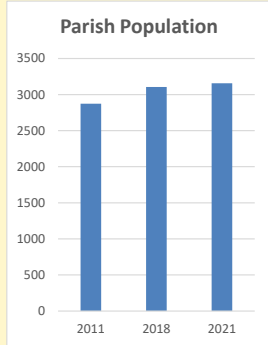

Census Dashboard for the parish of Wing w Grove in the Deanery of MURSLEY

Parish population, Census and deprivation summary

Population of parish and deanery

2011, 2018 and 2021

	Parish	Deanery
2011	2,873	110456
2018	3,106	116327
2021	3158	117,603

Deprivation Rank

2021 11,542

(1=most deprived parish in the Church of England, 12,307=least deprived)

Children and Young People

In your parish of 3158 people

4.2 % are aged 0-4

5.4 % are aged 5-9

6.4 % are aged 10-14

That is a total of 503 children and young people

In 2023 your child average weekly attendance was 2

NB different age groups: 5-17 in 2011, 5-19 in 2021

Parish code: 270750

Number of churches in parish (2022): 1

For more detailed census & deprivation info: see <http://arcg.is/1RaS4CS>

<https://www.churchofengland.org/researchandstats>

and <http://www2.cuf.org.uk/poverty-england/poverty-map>

535

Produced by Diocese of Oxford April 2024

Census data: taken from the 2011 and 2021 national Census and the 2018 population update.

The above statistics have been mapped onto parish boundaries so are approximations.

For more information, see:

<https://www.churchofengland.org/researchandstats>