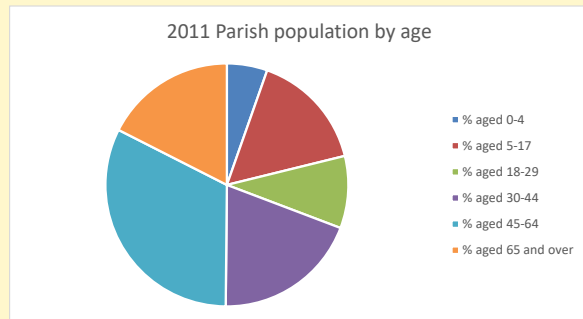

Census Dashboard for the parish of Wing w Grove in the Deanery of MURSLEY

Parish population, Census and deprivation summary

Population of parish and deanery

2011, 2018 and 2021

	Parish	Deanery
2011	2,873	110456
2018	3,106	116327
2021	3158	117,603

Deprivation Rank

2021 11,542

(1=most deprived parish in the Church of England, 12,307=least deprived)

Children and Young People

In your parish of 3158 people

4.2 % are aged 0-4

5.4 % are aged 5-9

6.4 % are aged 10-14

That is a total of 503 children and young people

In 2023 your child average weekly attendance was 2

NB different age groups: 5-17 in 2011, 5-19 in 2021

Parish code: 270750

Number of churches in parish (2022): 1

For more detailed census & deprivation info: see <http://arcg.is/1RaS4CS>

<https://www.churchofengland.org/researchandstats>

and <http://www2.cuf.org.uk/poverty-england/poverty-map>

535

Produced by Diocese of Oxford April 2024

Census data: taken from the 2011 and 2021 national Census and the 2018 population update.

The above statistics have been mapped onto parish boundaries so are approximations.

For more information, see:

<https://www.churchofengland.org/researchandstats>