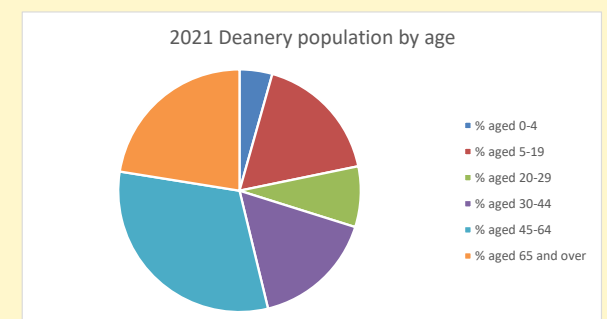

Census Dashboard for the parish of Wing w Grove in the Deanery of MURSLEY

Parish population, Census and deprivation summary

Population of parish and deanery

2011, 2018 and 2021

	Parish	Deanery
2011	2,873	110456
2018	3,106	116327
2021	3158	117,603

Deprivation Rank

2021 11,542

(1=most deprived parish in the Church of England, 12,307=least deprived)

Children and Young People

In your parish of 3158 people

4.2 % are aged 0-4

5.4 % are aged 5-9

6.4 % are aged 10-14

That is a total of 503 children and young people

In 2023 your child average weekly attendance was 2

NB different age groups: 5-17 in 2011, 5-19 in 2021

Parish code: 270750

Number of churches in parish (2022): 1

For more detailed census & deprivation info: see <http://arcg.is/1RaS4CS>

<https://www.churchofengland.org/researchandstats>

and <http://www2.cuf.org.uk/poverty-england/poverty-map>

535

Produced by Diocese of Oxford April 2024

Census data: taken from the 2011 and 2021 national Census and the 2018 population update.

The above statistics have been mapped onto parish boundaries so are approximations.

For more information, see:

<https://www.churchofengland.org/researchandstats>