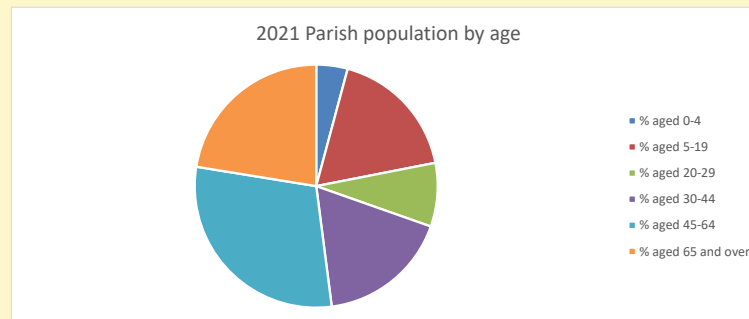

Census Dashboard for the parish of Wing w Grove in the Deanery of MURSLEY

Parish population, Census and deprivation summary

Population of parish and deanery

2011, 2018 and 2021

	Parish	Deanery
2011	2,873	110456
2018	3,106	116327
2021	3158	117,603

Deprivation Rank

2021 11,542

(1=most deprived parish in the Church of England, 12,307=least deprived)

Children and Young People

In your parish of 3158 people

4.2 % are aged 0-4

5.4 % are aged 5-9

6.4 % are aged 10-14

That is a total of 503 children and young people

In 2023 your child average weekly attendance was 2

NB different age groups: 5-17 in 2011, 5-19 in 2021

Parish code: 270750

Number of churches in parish (2022): 1

For more detailed census & deprivation info: see <http://arcg.is/1RaS4CS>

<https://www.churchofengland.org/researchandstats>

and <http://www2.cuf.org.uk/poverty-england/poverty-map>

535

Produced by Diocese of Oxford April 2024

Census data: taken from the 2011 and 2021 national Census and the 2018 population update.

The above statistics have been mapped onto parish boundaries so are approximations.

For more information, see:

<https://www.churchofengland.org/researchandstats>