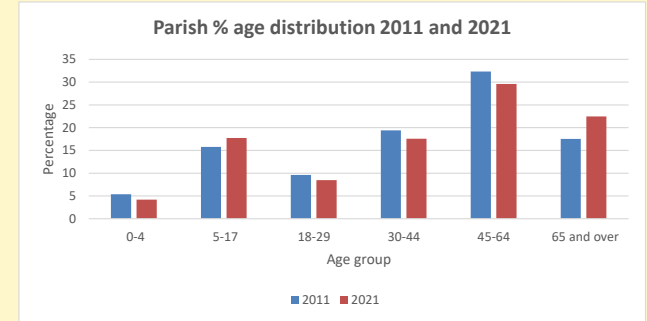

Census Dashboard for the parish of Wing w Grove in the Deanery of MURSLEY

Parish population, Census and deprivation summary

Population of parish and deanery

2011, 2018 and 2021

	Parish	Deanery
2011	2,873	110456
2018	3,106	116327
2021	3158	117,603

Deprivation Rank

2021 11,542

(1=most deprived parish in the Church of England, 12,307=least deprived)

Children and Young People

In your parish of 3158 people

4.2 % are aged 0-4

5.4 % are aged 5-9

6.4 % are aged 10-14

That is a total of 503 children and young people

In 2023 your child average weekly attendance was 2

NB different age groups: 5-17 in 2011, 5-19 in 2021

Parish code: 270750

Number of churches in parish (2022): 1

For more detailed census & deprivation info: see <http://arcg.is/1RaS4CS>

<https://www.churchofengland.org/researchandstats>

and <http://www2.cuf.org.uk/poverty-england/poverty-map>

535

Produced by Diocese of Oxford April 2024

Census data: taken from the 2011 and 2021 national Census and the 2018 population update.

The above statistics have been mapped onto parish boundaries so are approximations.

For more information, see:

<https://www.churchofengland.org/researchandstats>