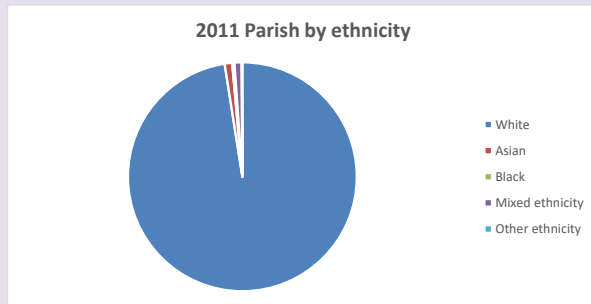

In 2021 **48.1%** said they are Christian. That is **1518** people. In your parish your average weekly attendance is **23**

Ethnicity of those in your parish

Thoughts to ponder:

What has surprised you in these tables and charts?