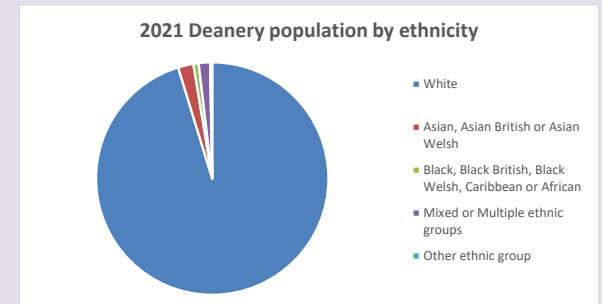

Ethnicity of those in your parish

Thoughts to ponder:

What has surprised you in these tables and charts?

Does your congregation(s) reflect the age and ethnic mix of your parish?

Where are those who have identified as Christians who do not attend your church(es)? Do you have other Christian denomination churches in your parish?

How might this influence your mission plans?

This dashboard contains figures as submitted by churches currently in the parish

Attendance statistics: taken from annual Statistics for Mission returns.

Average weekly attendance: attendance at Sunday and midweek church services & fresh expressions in October;

Every effort has been made to ensure that data are reliable. We would be pleased to be notified of any significant errors or omissions by email to parishreturns@oxford.anglican.org