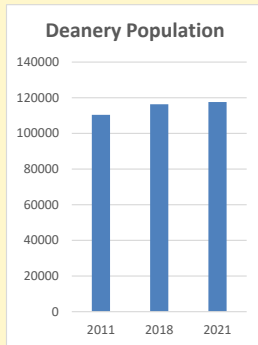

Census Dashboard for the parish of Wing w Grove in the Deanery of MURSLEY

Parish population, Census and deprivation summary

Population of parish and deanery

2011, 2018 and 2021

	Parish	Deanery
2011	2,873	110456
2018	3,106	116327
2021	3158	117,603

Deprivation Rank

2021 11,542

(1=most deprived parish in the Church of England, 12,307=least deprived)

Children and Young People

In your parish of 3158 people

4.2 % are aged 0-4

5.4 % are aged 5-9

6.4 % are aged 10-14

That is a total of 503 children and young people

In 2023 your child average weekly attendance was 2

NB different age groups: 5-17 in 2011, 5-19 in 2021

Parish code: 270750

Number of churches in parish (2022): 1

For more detailed census & deprivation info: see <http://arcg.is/1RaS4CS>

<https://www.churchofengland.org/researchandstats>

and <http://www2.cuf.org.uk/poverty-england/poverty-map>

535

Produced by Diocese of Oxford April 2024

Census data: taken from the 2011 and 2021 national Census and the 2018 population update.

The above statistics have been mapped onto parish boundaries so are approximations.

For more information, see:

<https://www.churchofengland.org/researchandstats>