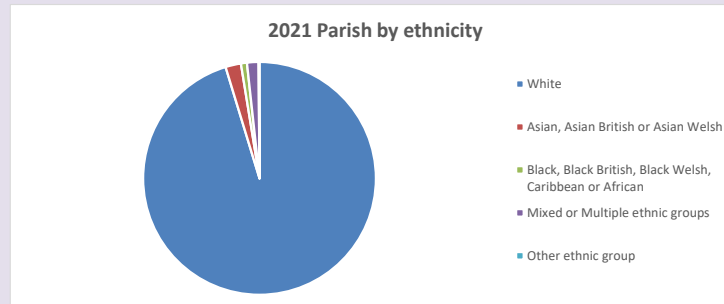

Ethnicity of those in your parish

Thoughts to ponder:

What has surprised you in these tables and charts?

Does your congregation(s) reflect the age and ethnic mix of your parish?

Where are those who have identified as Christians who do not attend your church(es)? Do you have other Christian denomination churches in your parish?

How might this influence your mission plans?

This dashboard contains figures as submitted by churches currently in the parish

Attendance statistics: taken from annual Statistics for Mission returns.

Average weekly attendance: attendance at Sunday and midweek church services & fresh expressions in October;

Every effort has been made to ensure that data are reliable. We would be pleased to be notified of any significant errors or omissions by email to parishreturns@oxford.anglican.org