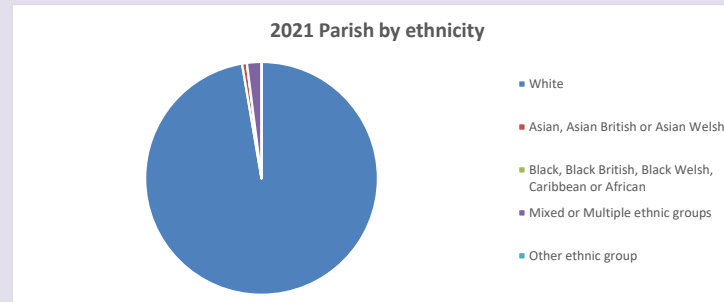

Ethnicity of those in your parish

Thoughts to ponder:

What has surprised you in these tables and charts?

Does your congregation(s) reflect the age and ethnic mix of your parish?

Where are those who have identified as Christians who do not attend your church(es)? Do you have other Christian denomination churches in your parish?

How might this influence your mission plans?

This dashboard contains figures as submitted by churches currently in the parish

Attendance statistics: taken from annual Statistics for Mission returns.

Average weekly attendance: attendance at Sunday and midweek church services & fresh expressions in October;

Every effort has been made to ensure that data are reliable. We would be pleased to be notified of any significant errors or omissions by email to parishreturns@oxford.anglican.org