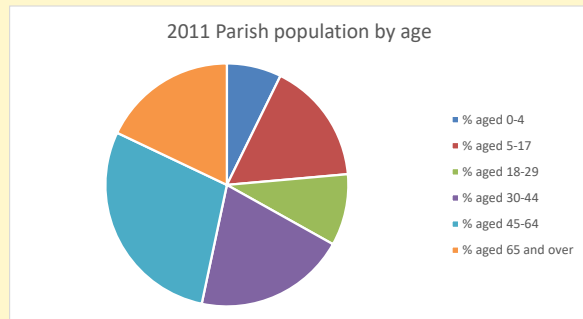

Deprivation Rank

2021 10,672

(1=most deprived parish in the Church of England, 12,307=least deprived)

Children and Young People

In your parish of 151 people

2.7 % are aged 0-4

0.7 % are aged 5-9

6.7 % are aged 10-14

That is a total of 15 children and young people

In 2023 your child average weekly attendance was 0

NB different age groups: 5-17 in 2011, 5-19 in 2021

Parish code: 270755

Number of churches in parish (2022): 1