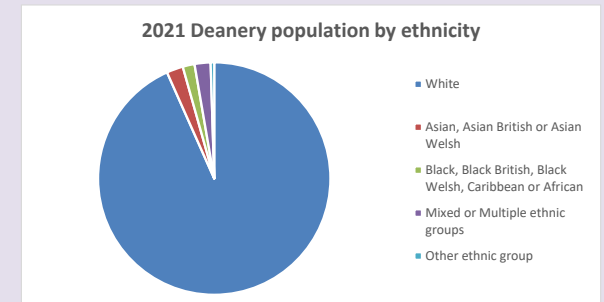

Ethnicity of those in your parish

Thoughts to ponder:

What has surprised you in these tables and charts?

Does your congregation(s) reflect the age and ethnic mix of your parish?

Where are those who have identified as Christians who do not attend your church(es)? Do you have other Christian denomination churches in your parish?

How might this influence your mission plans?

This dashboard contains figures as submitted by churches currently in the parish

Attendance statistics: taken from annual Statistics for Mission returns.

Average weekly attendance: attendance at Sunday and midweek church services & fresh expressions in October;

Every effort has been made to ensure that data are reliable. We would be pleased to be notified of any significant errors or omissions by email to parishreturns@oxford.anglican.org