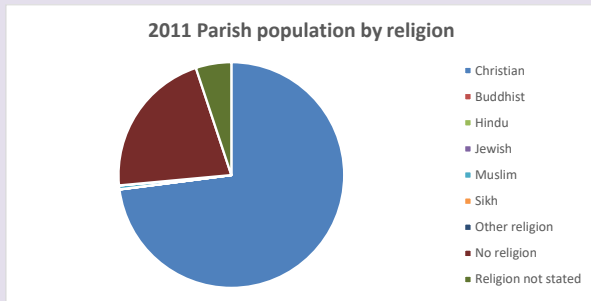

The above statistics have been mapped onto parish boundaries so are approximations.

For more information, see:

<https://www.churchofengland.org/researchandstats>

Religion of those in your parish

Your parish population in 2021 was 151
In 2021 48.6% said they are Christian. That is 73 people. In your parish your average weekly attendance is 4