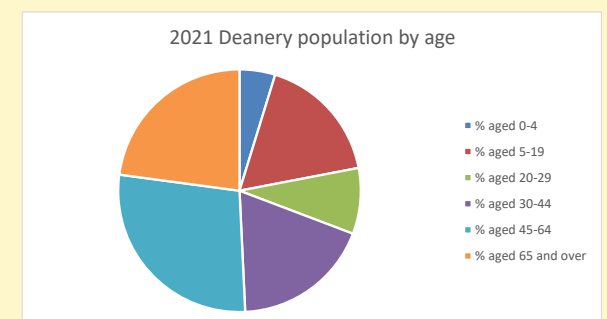

That is a total of 15 children and young people

In 2023 your child average weekly attendance was 0

NB different age groups: 5-17 in 2011, 5-19 in 2021

Parish code: 270755

Number of churches in parish (2022): 1