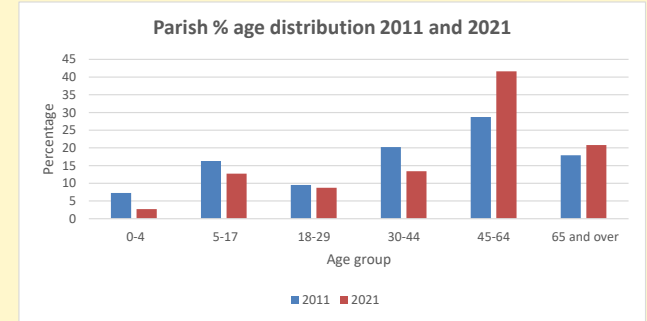

That is a total of 15 children and young people

In 2023 your child average weekly attendance was 0

NB different age groups: 5-17 in 2011, 5-19 in 2021

Parish code: 270755

Number of churches in parish (2022): 1