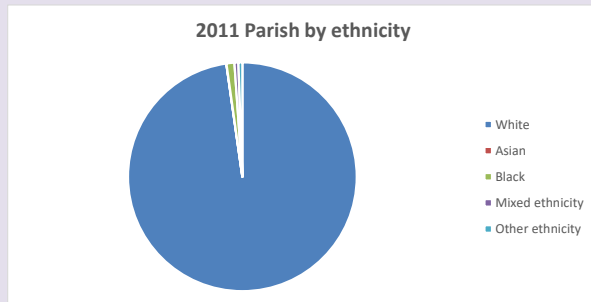

Ethnicity of those in your parish

Thoughts to ponder:

What has surprised you in these tables and charts?

Does your congregation(s) reflect the age and ethnic mix of your parish?

Where are those who have identified as Christians who do not attend your church(es)? Do you have other Christian denomination churches in your parish?

How might this influence your mission plans?

This dashboard contains figures as submitted by churches currently in the parish

Attendance statistics: taken from annual Statistics for Mission returns.

Average weekly attendance: attendance at Sunday and midweek church services & fresh expressions in October;

Every effort has been made to ensure that data are reliable. We would be pleased to be notified of any significant errors or omissions by email to parishreturns@oxford.anglican.org