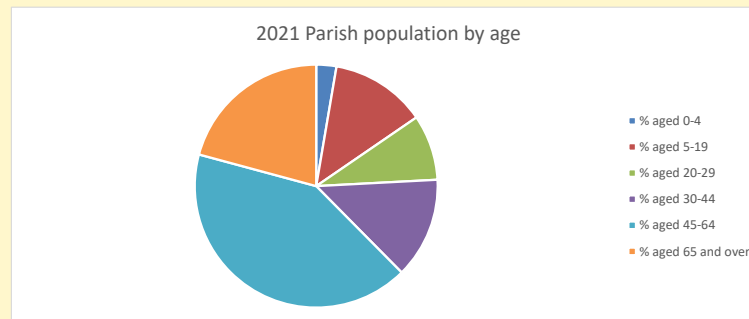

That is a total of 15 children and young people

In 2023 your child average weekly attendance was 0

NB different age groups: 5-17 in 2011, 5-19 in 2021

Parish code: 270755

Number of churches in parish (2022): 1