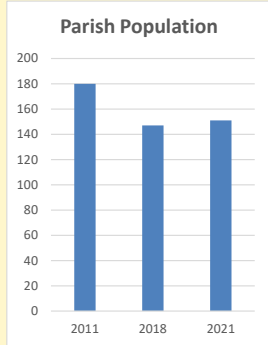

Deprivation Rank

2021 10,672

(1=most deprived parish in the Church of England, 12,307=least deprived)

Children and Young People

In your parish of 151 people

2.7 % are aged 0-4

0.7 % are aged 5-9

6.7 % are aged 10-14

That is a total of 15 children and young people

In 2023 your child average weekly attendance was 0

NB different age groups: 5-17 in 2011, 5-19 in 2021

Parish code: 270755

Number of churches in parish (2022): 1