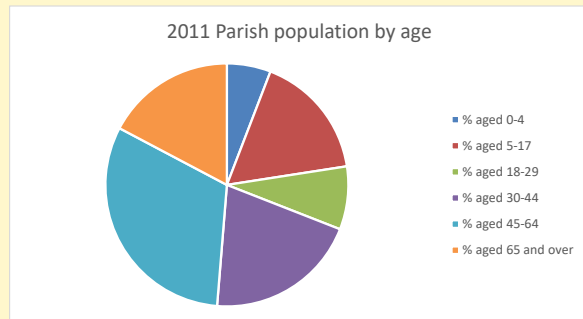

Deprivation Rank

2021 10,491

(1=most deprived parish in the Church of England, 12,307=least deprived)

Children and Young People

In your parish of 836 people

5.5 % are aged 0-4

7.3 % are aged 5-9

6.9 % are aged 10-14

That is a total of 164 children and young people

In 2023 your child average weekly attendance was 1

NB different age groups: 5-17 in 2011, 5-19 in 2021

Parish code: 270761

Number of churches in parish (2022): 2