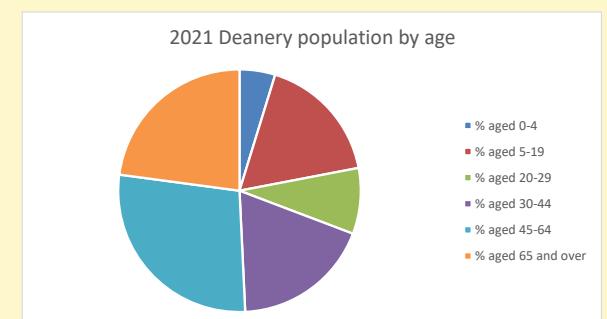

That is a total of 164 children and young people

In 2023 your child average weekly attendance was 1

NB different age groups: 5-17 in 2011, 5-19 in 2021

Parish code: 270761

Number of churches in parish (2022): 2