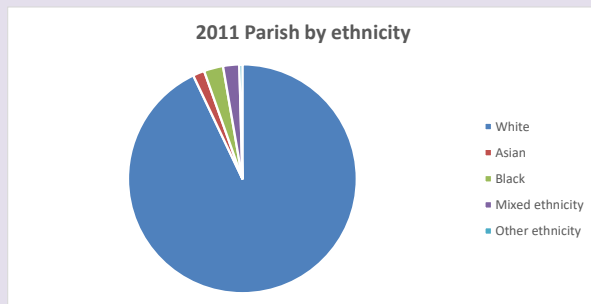

Ethnicity of those in your parish

Thoughts to ponder:

What has surprised you in these tables and charts?

Does your congregation(s) reflect the age and ethnic mix of your parish?

Where are those who have identified as Christians who do not attend your church(es)? Do you have other Christian denomination churches in your parish?

How might this influence your mission plans?

This dashboard contains figures as submitted by churches currently in the parish

Attendance statistics: taken from annual Statistics for Mission returns.

Average weekly attendance: attendance at Sunday and midweek church services & fresh expressions in October;

Every effort has been made to ensure that data are reliable. We would be pleased to be notified of any significant errors or omissions by email to parishreturns@oxford.anglican.org