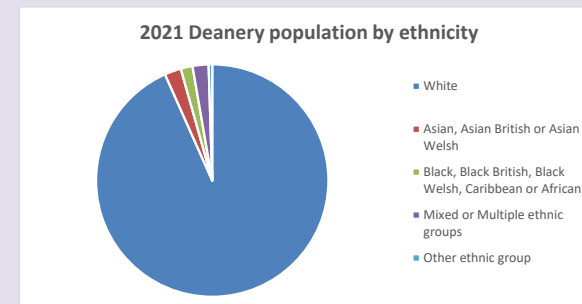

Ethnicity of those in your parish

Thoughts to ponder:

What has surprised you in these tables and charts?

Does your congregation(s) reflect the age and ethnic mix of your parish?

Where are those who have identified as Christians who do not attend your church(es)? Do you have other Christian denomination churches in your parish?

How might this influence your mission plans?

This dashboard contains figures as submitted by churches currently in the parish

Attendance statistics: taken from annual Statistics for Mission returns.

Average weekly attendance: attendance at Sunday and midweek church services & fresh expressions in October;

Every effort has been made to ensure that data are reliable. We would be pleased to be notified of any significant errors or omissions by email to parishreturns@oxford.anglican.org