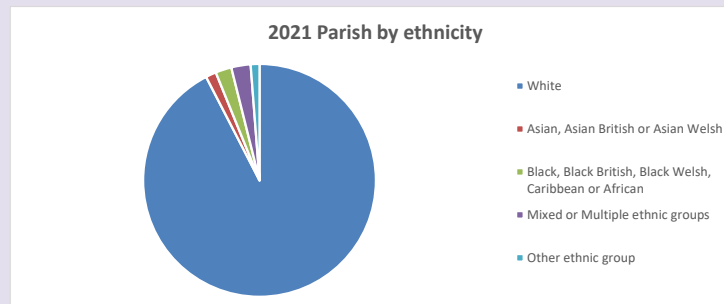

Ethnicity of those in your parish

Thoughts to ponder:

What has surprised you in these tables and charts?

Does your congregation(s) reflect the age and ethnic mix of your parish?

Where are those who have identified as Christians who do not attend your church(es)? Do you have other Christian denomination churches in your parish?

How might this influence your mission plans?

This dashboard contains figures as submitted by churches currently in the parish

Attendance statistics: taken from annual Statistics for Mission returns.

Average weekly attendance: attendance at Sunday and midweek church services & fresh expressions in October;

Every effort has been made to ensure that data are reliable. We would be pleased to be notified of any significant errors or omissions by email to parishreturns@oxford.anglican.org