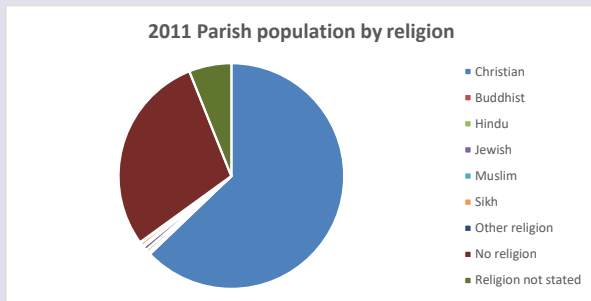

Religion of those in your parish

Your parish population in 2021 was **836**
In 2021 **44.1%** said they are Christian. That is **368** people. In your parish your average weekly attendance is **36**