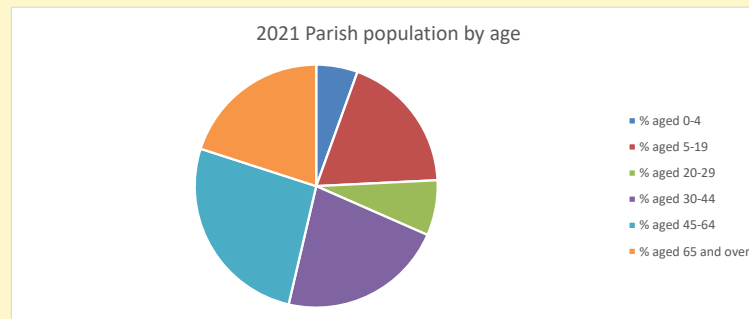

That is a total of 164 children and young people

In 2023 your child average weekly attendance was 1

NB different age groups: 5-17 in 2011, 5-19 in 2021

Parish code: 270761

Number of churches in parish (2022): 2