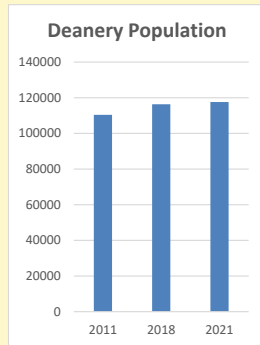

Census Dashboard for the parish of Haversham w Little Linford in the Deanery of NEWPORT

Parish population, Census and deprivation summary

Population of parish and deanery

2011, 2018 and 2021

	Parish	Deanery
2011	844	110456
2018	1,092	116327
2021	836	117,603

Deprivation Rank

2021 10,491

(1=most deprived parish in the Church of England, 12,307=least deprived)

Children and Young People

In your parish of 836 people

5.5 % are aged 0-4

7.3 % are aged 5-9

6.9 % are aged 10-14

That is a total of 164 children and young people

In 2023 your child average weekly attendance was 1

NB different age groups: 5-17 in 2011, 5-19 in 2021

Parish code: 270761

Number of churches in parish (2022): 2