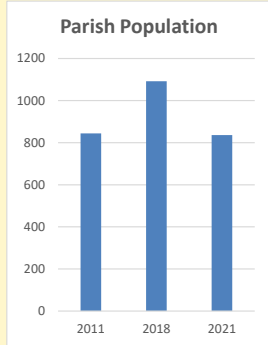

Deprivation Rank

2021 10,491

(1=most deprived parish in the Church of England, 12,307=least deprived)

Children and Young People

In your parish of 836 people

5.5 % are aged 0-4

7.3 % are aged 5-9

6.9 % are aged 10-14

That is a total of 164 children and young people

In 2023 your child average weekly attendance was 1

NB different age groups: 5-17 in 2011, 5-19 in 2021

Parish code: 270761

Number of churches in parish (2022): 2