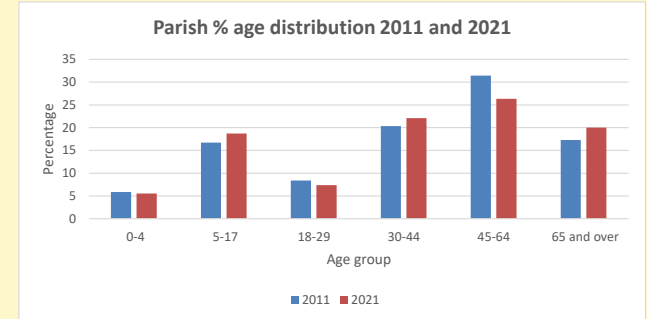

That is a total of 164 children and young people

In 2023 your child average weekly attendance was 1

NB different age groups: 5-17 in 2011, 5-19 in 2021

Parish code: 270761

Number of churches in parish (2022): 2