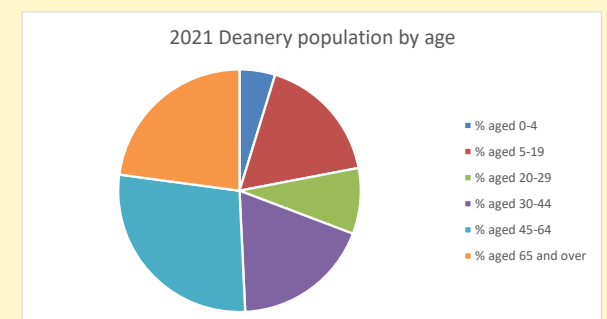

### Children and Young People

In your parish of **230** people  
 3.1 % are aged 0-4  
 5.5 % are aged 5-9  
 7.1 % are aged 10-14

That is a total of **36**  
 children and young people

In 2023 your child average  
 weekly attendance was **5**