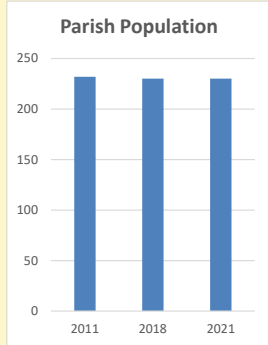

### Children and Young People

In your parish of **230** people  
 3.1 % are aged 0-4  
 5.5 % are aged 5-9  
 7.1 % are aged 10-14

That is a total of **36**  
 children and young people

In 2023 your child average  
 weekly attendance was **5**