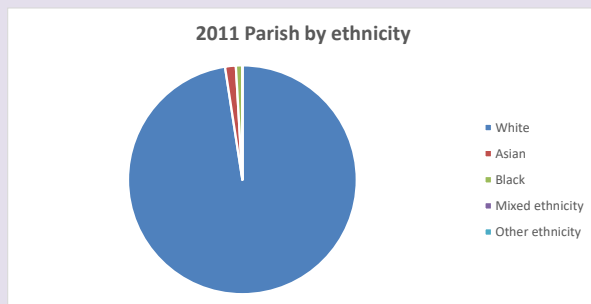

Ethnicity of those in your parish

Thoughts to ponder:

What has surprised you in these tables and charts?

Does your congregation(s) reflect the age and ethnic mix of your parish?

Where are those who have identified as Christians who do not attend your church(es)? Do you have other Christian denomination churches in your parish?

How might this influence your mission plans?

This dashboard contains figures as submitted by churches currently in the parish

Attendance statistics: taken from annual Statistics for Mission returns.

Average weekly attendance: attendance at Sunday and midweek church services & fresh expressions in October;

Every effort has been made to ensure that data are reliable. We would be pleased to be notified of any significant errors or omissions by email to parishreturns@oxford.anglican.org