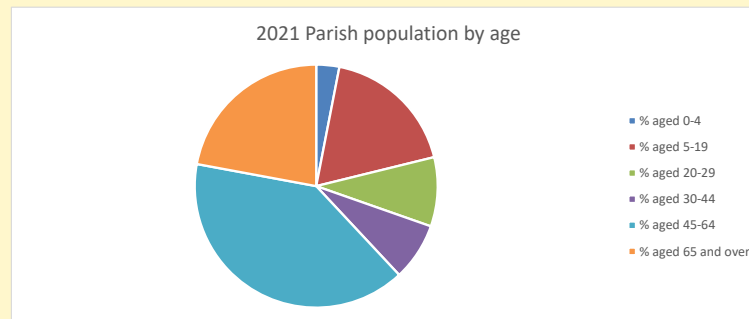

### Children and Young People

In your parish of **230** people  
 3.1 % are aged 0-4  
 5.5 % are aged 5-9  
 7.1 % are aged 10-14

That is a total of **36**  
 children and young people

In 2023 your child average  
 weekly attendance was **5**