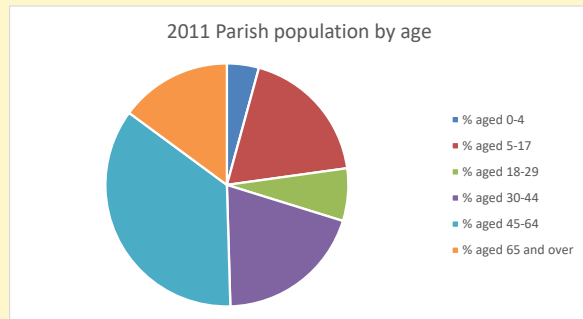

### Children and Young People

In your parish of **230** people  
 3.1 % are aged 0-4  
 5.5 % are aged 5-9  
 7.1 % are aged 10-14

That is a total of **36**  
 children and young people

In 2023 your child average  
 weekly attendance was **5**