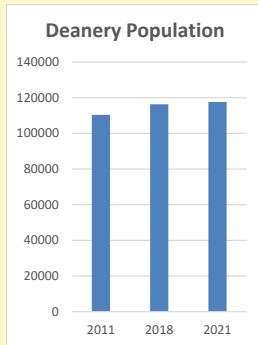

### Children and Young People

In your parish of **230** people  
 3.1 % are aged 0-4  
 5.5 % are aged 5-9  
 7.1 % are aged 10-14

That is a total of **36**  
 children and young people

In 2023 your child average  
 weekly attendance was **5**