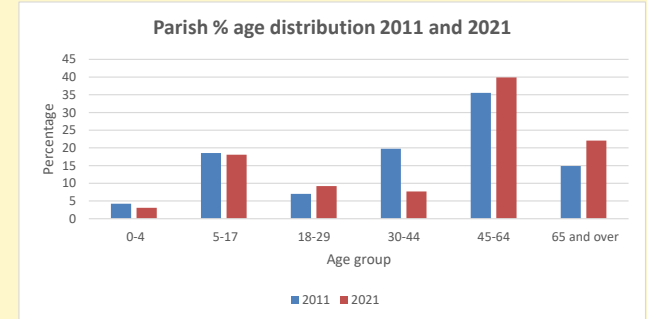

### Children and Young People

In your parish of **230** people  
 3.1 % are aged 0-4  
 5.5 % are aged 5-9  
 7.1 % are aged 10-14

That is a total of **36**  
 children and young people

In 2023 your child average  
 weekly attendance was **5**