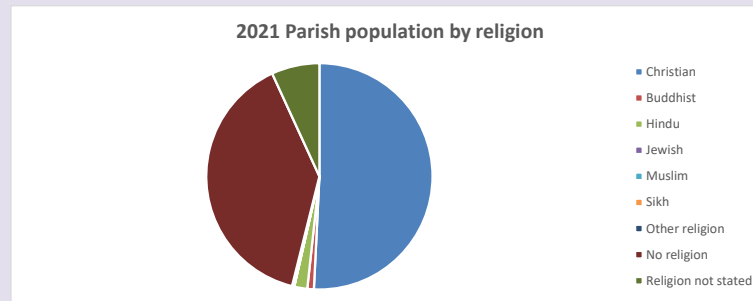

Religion of those in your parish

Your parish population in 2021 was 230

In 2021 50.8% said they are Christian. That is 117 people. In your parish your average weekly attendance is 20