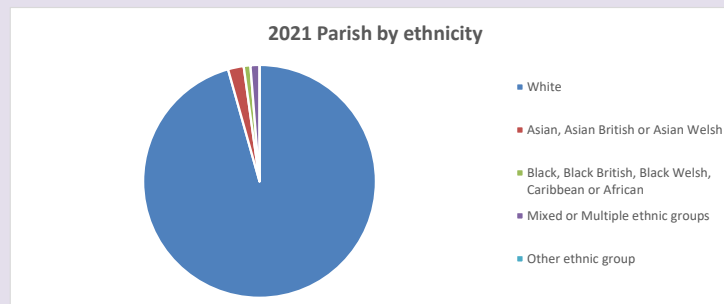

Ethnicity of those in your parish

Thoughts to ponder:

What has surprised you in these tables and charts?

Does your congregation(s) reflect the age and ethnic mix of your parish?

Where are those who have identified as Christians who do not attend your church(es)? Do you have other Christian denomination churches in your parish?

How might this influence your mission plans?

This dashboard contains figures as submitted by churches currently in the parish

Attendance statistics: taken from annual Statistics for Mission returns.

Average weekly attendance: attendance at Sunday and midweek church services & fresh expressions in October;

Every effort has been made to ensure that data are reliable. We would be pleased to be notified of any significant errors or omissions by email to parishreturns@oxford.anglican.org