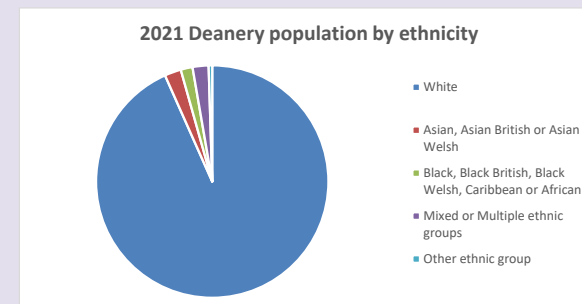

Ethnicity of those in your parish

Thoughts to ponder:

What has surprised you in these tables and charts?

Does your congregation(s) reflect the age and ethnic mix of your parish?

Where are those who have identified as Christians who do not attend your church(es)? Do you have other Christian denomination churches in your parish?

How might this influence your mission plans?

This dashboard contains figures as submitted by churches currently in the parish

Attendance statistics: taken from annual Statistics for Mission returns.

Average weekly attendance: attendance at Sunday and midweek church services & fresh expressions in October;

Every effort has been made to ensure that data are reliable. We would be pleased to be notified of any significant errors or omissions by email to parishreturns@oxford.anglican.org