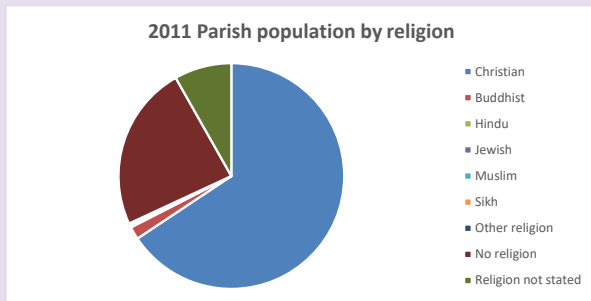

Religion of those in your parish

Your parish population in 2021 was 230

In 2021 50.8% said they are Christian. That is 117 people. In your parish your average weekly attendance is 20