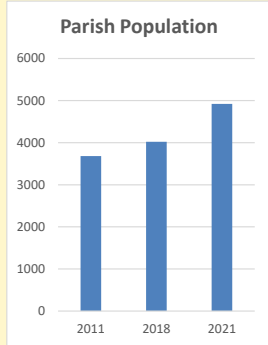

Deprivation Rank

2021 11,612

(1=most deprived parish in the Church of England, 12,307=least deprived)

Children and Young People

In your parish of 4921 people

6.3 % are aged 0-4

7.0 % are aged 5-9

6.1 % are aged 10-14

That is a total of 957 children and young people

In 2023 your child average weekly attendance was 1

NB different age groups: 5-17 in 2011, 5-19 in 2021

Parish code: 270776

Number of churches in parish (2022): 1