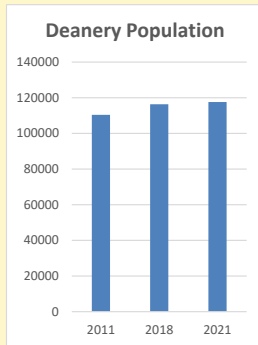

Census Dashboard for the parish of Aston Clinton in the Deanery of WENDOVER

Parish population, Census and deprivation summary

Population of parish and deanery

2011, 2018 and 2021

	Parish	Deanery
2011	3,680	110456
2018	4,023	116327
2021	4921	117,603

Deprivation Rank

2021 11,612

(1=most deprived parish in the Church of England, 12,307=least deprived)

Children and Young People

In your parish of 4921 people

6.3 % are aged 0-4

7.0 % are aged 5-9

6.1 % are aged 10-14

That is a total of 957 children and young people

In 2023 your child average weekly attendance was 1

NB different age groups: 5-17 in 2011, 5-19 in 2021

Parish code: 270776

Number of churches in parish (2022): 1