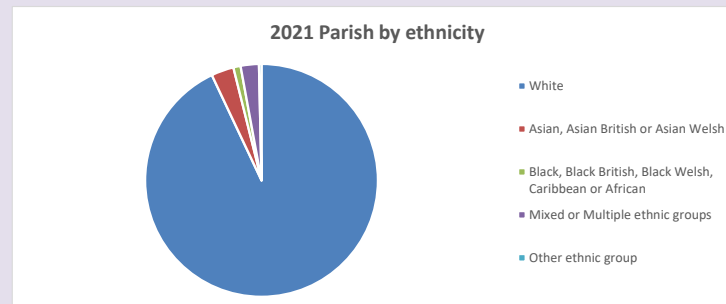

Ethnicity of those in your parish

Thoughts to ponder:

What has surprised you in these tables and charts?

Does your congregation(s) reflect the age and ethnic mix of your parish?

Where are those who have identified as Christians who do not attend your church(es)? Do you have other Christian denomination churches in your parish?

How might this influence your mission plans?

This dashboard contains figures as submitted by churches currently in the parish

Attendance statistics: taken from annual Statistics for Mission returns.

Average weekly attendance: attendance at Sunday and midweek church services & fresh expressions in October;

Every effort has been made to ensure that data are reliable. We would be pleased to be notified of any significant errors or omissions by email to parishreturns@oxford.anglican.org