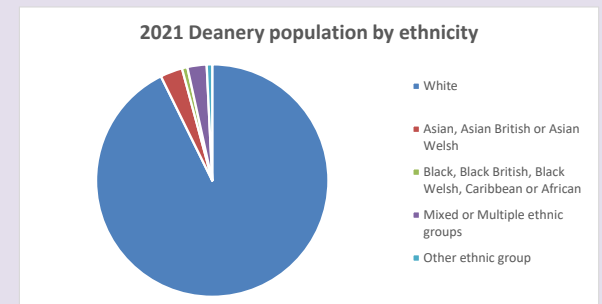

Ethnicity of those in your parish

Thoughts to ponder:

What has surprised you in these tables and charts?

Does your congregation(s) reflect the age and ethnic mix of your parish?

Where are those who have identified as Christians who do not attend your church(es)? Do you have other Christian denomination churches in your parish?

How might this influence your mission plans?

This dashboard contains figures as submitted by churches currently in the parish

Attendance statistics: taken from annual Statistics for Mission returns.

Average weekly attendance: attendance at Sunday and midweek church services & fresh expressions in October;

Every effort has been made to ensure that data are reliable. We would be pleased to be notified of any significant errors or omissions by email to parishreturns@oxford.anglican.org