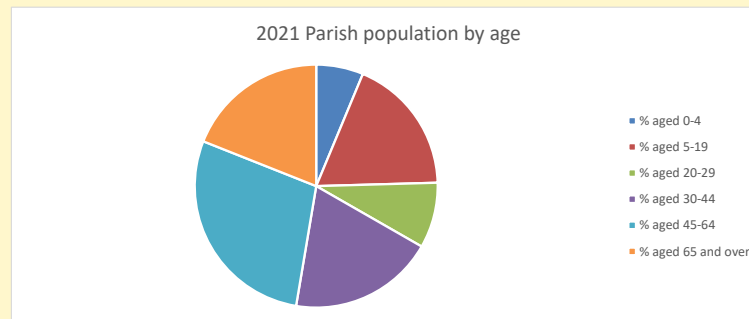

That is a total of 957 children and young people

In 2023 your child average weekly attendance was 1

NB different age groups: 5-17 in 2011, 5-19 in 2021

Parish code: 270776

Number of churches in parish (2022): 1