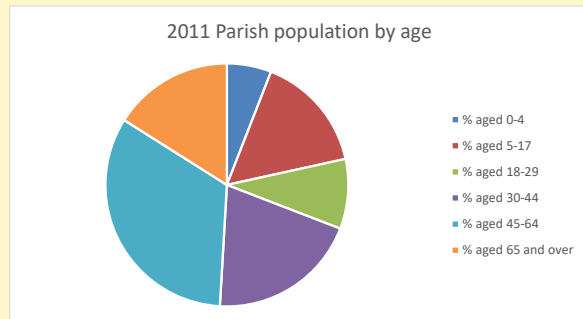

Deprivation Rank

2021 11,612

(1=most deprived parish in the Church of England, 12,307=least deprived)

Children and Young People

In your parish of 4921 people

6.3 % are aged 0-4

7.0 % are aged 5-9

6.1 % are aged 10-14

That is a total of 957 children and young people

In 2023 your child average weekly attendance was 1

NB different age groups: 5-17 in 2011, 5-19 in 2021

Parish code: 270776

Number of churches in parish (2022): 1