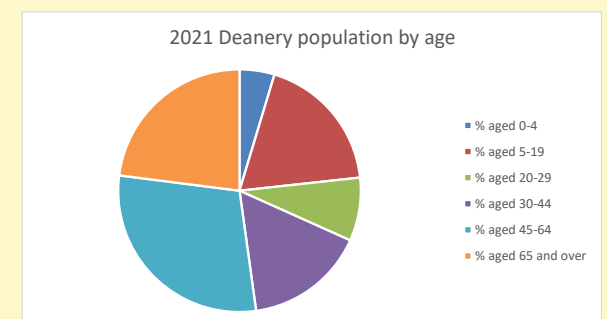

That is a total of 957 children and young people

In 2023 your child average weekly attendance was 1

NB different age groups: 5-17 in 2011, 5-19 in 2021

Parish code: 270776

Number of churches in parish (2022): 1