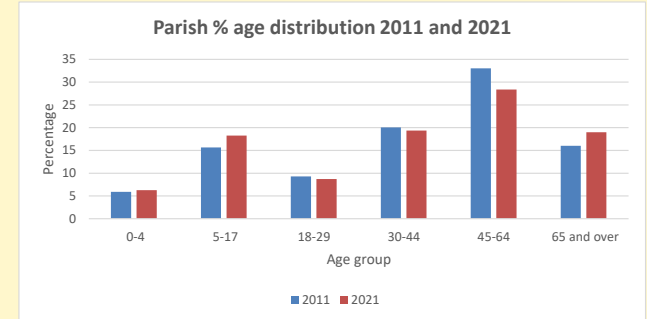

That is a total of 957 children and young people

In 2023 your child average weekly attendance was 1

NB different age groups: 5-17 in 2011, 5-19 in 2021

Parish code: 270776

Number of churches in parish (2022): 1