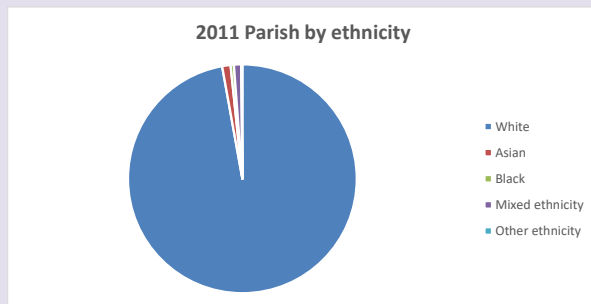

Ethnicity of those in your parish

Thoughts to ponder:

What has surprised you in these tables and charts?

Does your congregation(s) reflect the age and ethnic mix of your parish?

Where are those who have identified as Christians who do not attend your church(es)? Do you have other Christian denomination churches in your parish?

How might this influence your mission plans?

This dashboard contains figures as submitted by churches currently in the parish

Attendance statistics: taken from annual Statistics for Mission returns.

Average weekly attendance: attendance at Sunday and midweek church services & fresh expressions in October;

Every effort has been made to ensure that data are reliable. We would be pleased to be notified of any significant errors or omissions by email to parishreturns@oxford.anglican.org