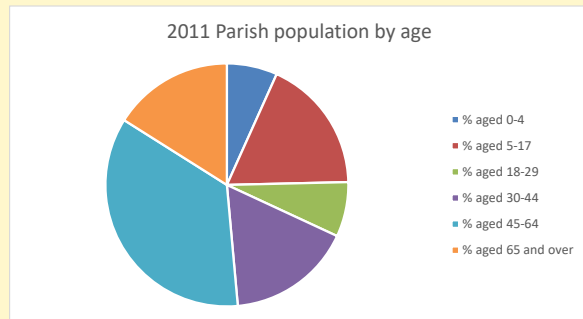

### Children and Young People

In your parish of **142** people  
 3.1 % are aged 0-4  
 4.5 % are aged 5-9  
 7.3 % are aged 10-14

That is a total of **21**  
 children and young people

In 2023 your child average  
 weekly attendance was **0**