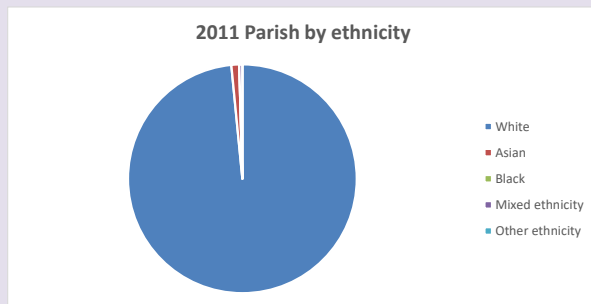

Ethnicity of those in your parish

Thoughts to ponder:

What has surprised you in these tables and charts?

Does your congregation(s) reflect the age and ethnic mix of your parish?

Where are those who have identified as Christians who do not attend your church(es)? Do you have other Christian denomination churches in your parish?

How might this influence your mission plans?

This dashboard contains figures as submitted by churches currently in the parish

Attendance statistics: taken from annual Statistics for Mission returns.

Average weekly attendance: attendance at Sunday and midweek church services & fresh expressions in October;

Every effort has been made to ensure that data are reliable. We would be pleased to be notified of any significant errors or omissions by email to parishreturns@oxford.anglican.org