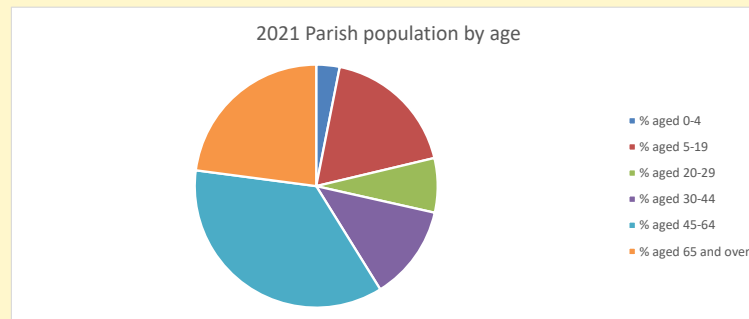

### Children and Young People

In your parish of **142** people  
 3.1 % are aged 0-4  
 4.5 % are aged 5-9  
 7.3 % are aged 10-14

That is a total of **21**  
 children and young people

In 2023 your child average  
 weekly attendance was **0**