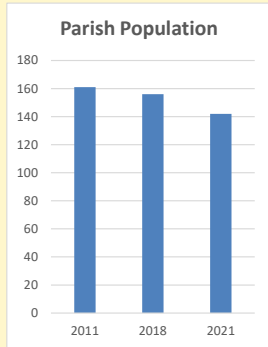

### Children and Young People

In your parish of **142** people  
 3.1 % are aged 0-4  
 4.5 % are aged 5-9  
 7.3 % are aged 10-14

That is a total of **21**  
 children and young people

In 2023 your child average  
 weekly attendance was **0**