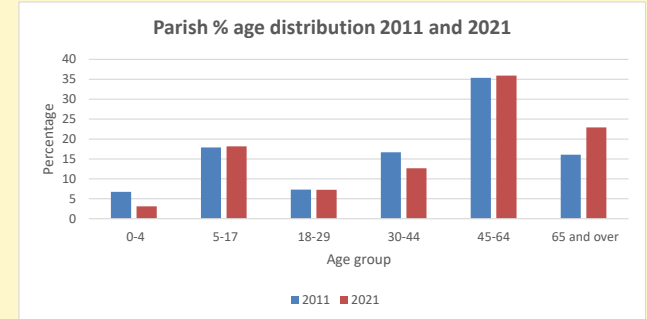

### Children and Young People

In your parish of **142** people  
 3.1 % are aged 0-4  
 4.5 % are aged 5-9  
 7.3 % are aged 10-14

That is a total of **21**  
 children and young people

In 2023 your child average  
 weekly attendance was **0**