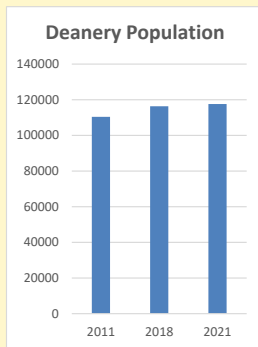

### Children and Young People

In your parish of **142** people  
 3.1 % are aged 0-4  
 4.5 % are aged 5-9  
 7.3 % are aged 10-14

That is a total of **21**  
 children and young people

In 2023 your child average  
 weekly attendance was **0**