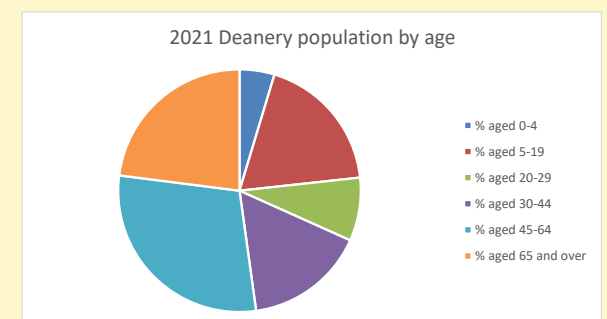

### Children and Young People

In your parish of **142** people  
 3.1 % are aged 0-4  
 4.5 % are aged 5-9  
 7.3 % are aged 10-14

That is a total of **21**  
 children and young people

In 2023 your child average  
 weekly attendance was **0**