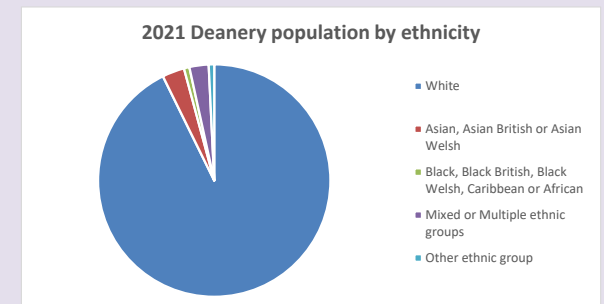

Ethnicity of those in your parish

Thoughts to ponder:

What has surprised you in these tables and charts?

Does your congregation(s) reflect the age and ethnic mix of your parish?

Where are those who have identified as Christians who do not attend your church(es)? Do you have other Christian denomination churches in your parish?

How might this influence your mission plans?

This dashboard contains figures as submitted by churches currently in the parish

Attendance statistics: taken from annual Statistics for Mission returns.

Average weekly attendance: attendance at Sunday and midweek church services & fresh expressions in October;

Every effort has been made to ensure that data are reliable. We would be pleased to be notified of any significant errors or omissions by email to parishreturns@oxford.anglican.org