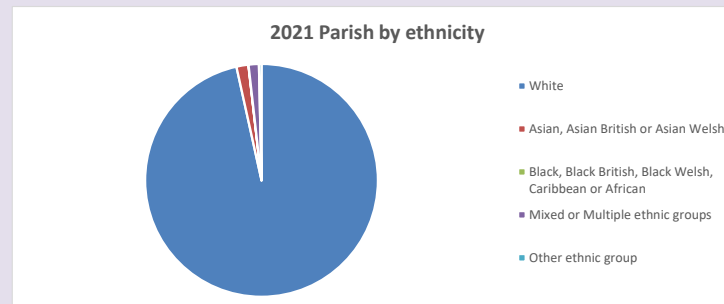

Ethnicity of those in your parish

Thoughts to ponder:

What has surprised you in these tables and charts?

Does your congregation(s) reflect the age and ethnic mix of your parish?

Where are those who have identified as Christians who do not attend your church(es)? Do you have other Christian denomination churches in your parish?

How might this influence your mission plans?

This dashboard contains figures as submitted by churches currently in the parish

Attendance statistics: taken from annual Statistics for Mission returns.

Average weekly attendance: attendance at Sunday and midweek church services & fresh expressions in October;

Every effort has been made to ensure that data are reliable. We would be pleased to be notified of any significant errors or omissions by email to parishreturns@oxford.anglican.org