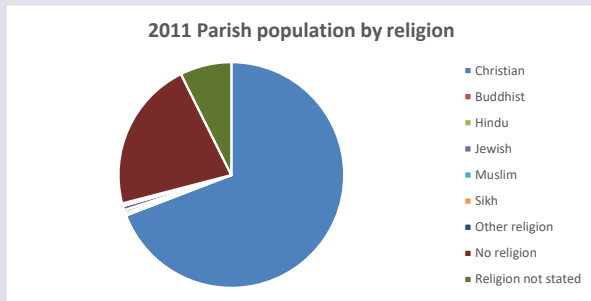

Religion of those in your parish

Your parish population in 2021 was 142

In 2021 50.7% said they are Christian. That is 72 people. In your parish your average weekly attendance is 7