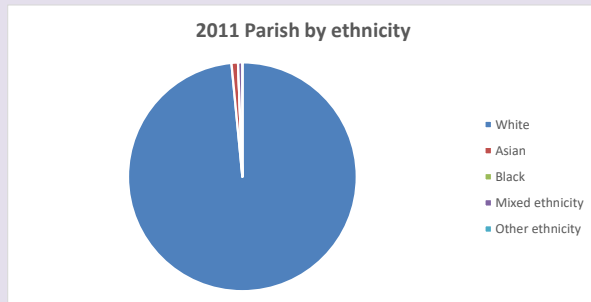

Ethnicity of those in your parish

Thoughts to ponder:

What has surprised you in these tables and charts?

Does your congregation(s) reflect the age and ethnic mix of your parish?

Where are those who have identified as Christians who do not attend your church(es)? Do you have other Christian denomination churches in your parish?

How might this influence your mission plans?

This dashboard contains figures as submitted by churches currently in the parish

Attendance statistics: taken from annual Statistics for Mission returns.

Average weekly attendance: attendance at Sunday and midweek church services & fresh expressions in October;

Every effort has been made to ensure that data are reliable. We would be pleased to be notified of any significant errors or omissions by email to parishreturns@oxford.anglican.org