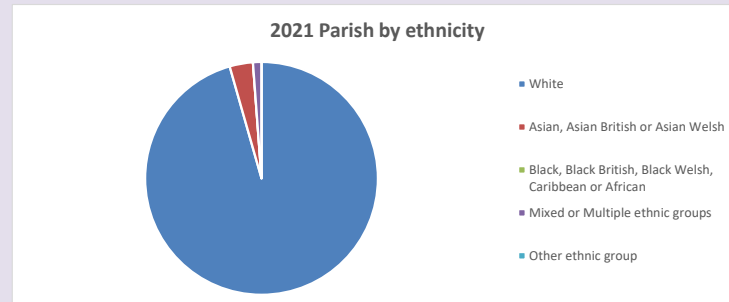

Ethnicity of those in your parish

Thoughts to ponder:

What has surprised you in these tables and charts?

Does your congregation(s) reflect the age and ethnic mix of your parish?

Where are those who have identified as Christians who do not attend your church(es)? Do you have other Christian denomination churches in your parish?

How might this influence your mission plans?

This dashboard contains figures as submitted by churches currently in the parish

Attendance statistics: taken from annual Statistics for Mission returns.

Average weekly attendance: attendance at Sunday and midweek church services & fresh expressions in October;

Every effort has been made to ensure that data are reliable. We would be pleased to be notified of any significant errors or omissions by email to parishreturns@oxford.anglican.org