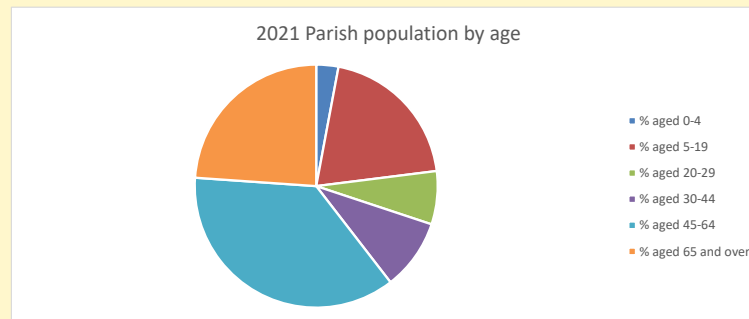

### Children and Young People

In your parish of 244 people

2.9 % are aged 0-4

4.4 % are aged 5-9

7.7 % are aged 10-14

That is a total of 37 children and young people

In 2023 your child average weekly attendance was 0

NB different age groups: 5-17 in 2011, 5-19 in 2021

Parish code: 270785

Number of churches in parish (2022): 1

For more detailed census & deprivation info: see <http://arcg.is/1RaS4CS>  
<https://www.churchofengland.org/researchandstats>  
 and <http://www2.cuf.org.uk/poverty-england/poverty-map>