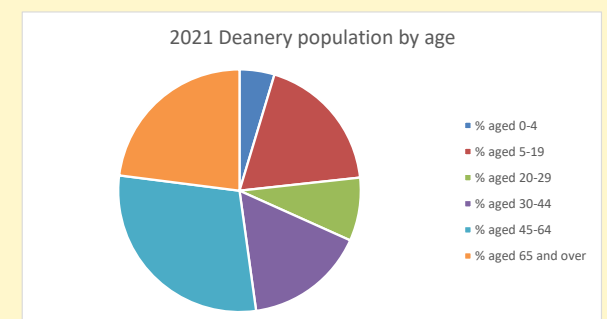

### Children and Young People

In your parish of 244 people

2.9 % are aged 0-4

4.4 % are aged 5-9

7.7 % are aged 10-14

That is a total of 37 children and young people

In 2023 your child average weekly attendance was 0