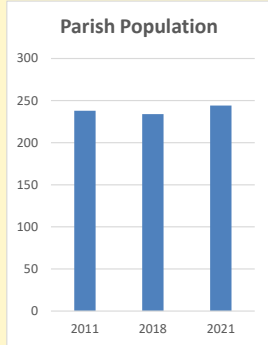

### Children and Young People

In your parish of 244 people

2.9 % are aged 0-4

4.4 % are aged 5-9

7.7 % are aged 10-14

That is a total of 37 children and young people

In 2023 your child average weekly attendance was 0