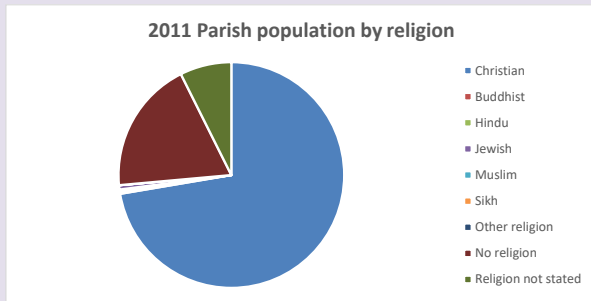

Religion of those in your parish

Your parish population in 2021 was 244

In 2021 50.3% said they are Christian. That is 123 people. In your parish your average weekly attendance is 2