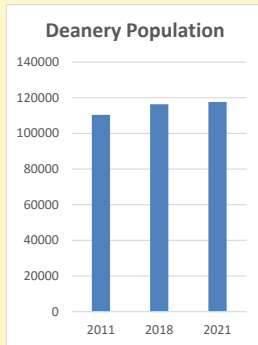

### Children and Young People

In your parish of 244 people

2.9 % are aged 0-4

4.4 % are aged 5-9

7.7 % are aged 10-14

That is a total of 37 children and young people

In 2023 your child average weekly attendance was 0

NB different age groups: 5-17 in 2011, 5-19 in 2021

Parish code: 270785

Number of churches in parish (2022): 1

For more detailed census & deprivation info: see <http://arcg.is/1RaS4CS>  
<https://www.churchofengland.org/researchandstats>  
 and <http://www2.cuf.org.uk/poverty-england/poverty-map>