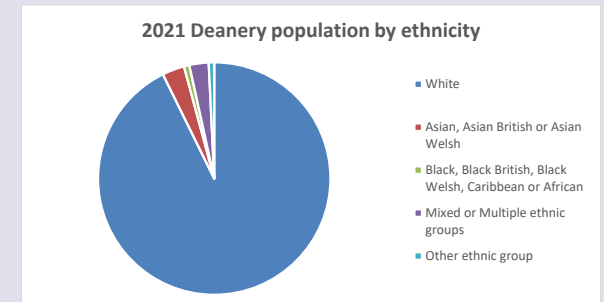

Ethnicity of those in your parish

Thoughts to ponder:

What has surprised you in these tables and charts?

Does your congregation(s) reflect the age and ethnic mix of your parish?

Where are those who have identified as Christians who do not attend your church(es)? Do you have other Christian denomination churches in your parish?

How might this influence your mission plans?

This dashboard contains figures as submitted by churches currently in the parish

Attendance statistics: taken from annual Statistics for Mission returns.

Average weekly attendance: attendance at Sunday and midweek church services & fresh expressions in October;

Every effort has been made to ensure that data are reliable. We would be pleased to be notified of any significant errors or omissions by email to parishreturns@oxford.anglican.org