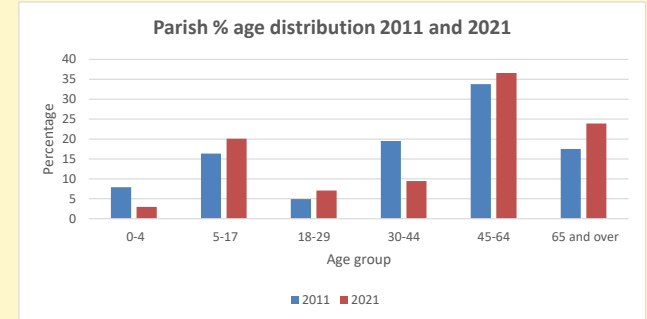

### Children and Young People

In your parish of 244 people

2.9 % are aged 0-4

4.4 % are aged 5-9

7.7 % are aged 10-14

That is a total of 37 children and young people

In 2023 your child average weekly attendance was 0