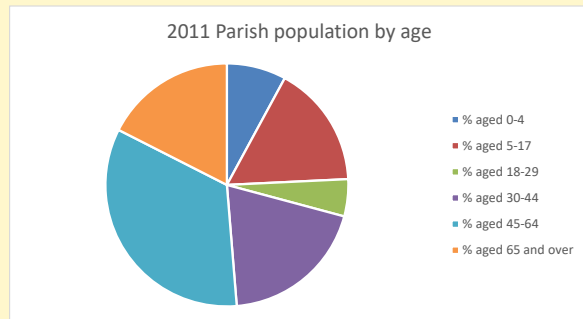

### Children and Young People

In your parish of 244 people

2.9 % are aged 0-4

4.4 % are aged 5-9

7.7 % are aged 10-14

That is a total of 37 children and young people

In 2023 your child average weekly attendance was 0