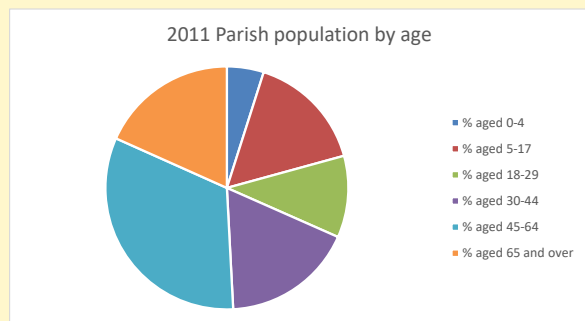

Deprivation Rank

2021 11,865

(1=most deprived parish in the Church of England, 12,307=least deprived)

Children and Young People

In your parish of 1997 people

4.4 % are aged 0-4

5.8 % are aged 5-9

4.9 % are aged 10-14

That is a total of 302 children and young people

In 2023 your child average weekly attendance was 2

NB different age groups: 5-17 in 2011, 5-19 in 2021

Parish code: 270792

Number of churches in parish (2022): 1