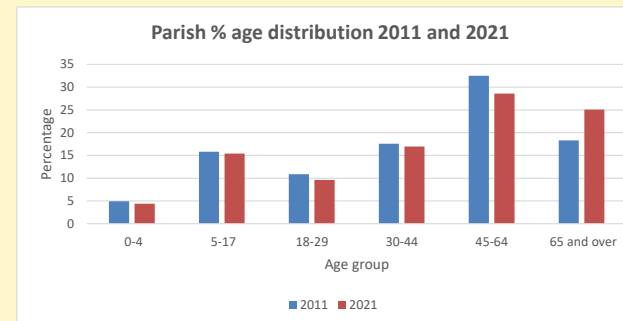

That is a total of 302 children and young people

In 2023 your child average weekly attendance was 2

NB different age groups: 5-17 in 2011, 5-19 in 2021

Parish code: 270792

Number of churches in parish (2022): 1