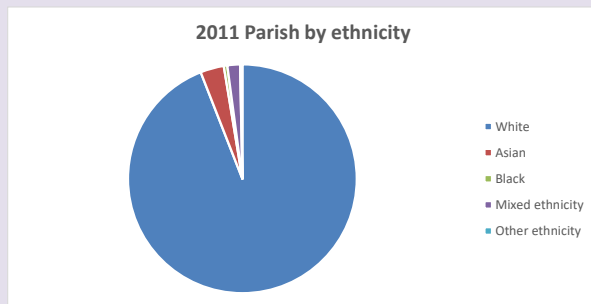

Ethnicity of those in your parish

Thoughts to ponder:

What has surprised you in these tables and charts?

Does your congregation(s) reflect the age and ethnic mix of your parish?

Where are those who have identified as Christians who do not attend your church(es)? Do you have other Christian denomination churches in your parish?

How might this influence your mission plans?

This dashboard contains figures as submitted by churches currently in the parish

Attendance statistics: taken from annual Statistics for Mission returns.

Average weekly attendance: attendance at Sunday and midweek church services & fresh expressions in October;

Every effort has been made to ensure that data are reliable. We would be pleased to be notified of any significant errors or omissions by email to parishreturns@oxford.anglican.org