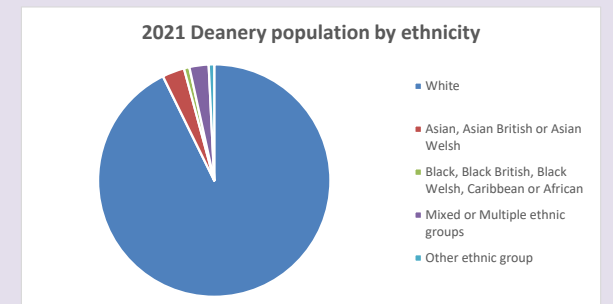

Ethnicity of those in your parish

Thoughts to ponder:

What has surprised you in these tables and charts?

Does your congregation(s) reflect the age and ethnic mix of your parish?

Where are those who have identified as Christians who do not attend your church(es)? Do you have other Christian denomination churches in your parish?

How might this influence your mission plans?

This dashboard contains figures as submitted by churches currently in the parish

Attendance statistics: taken from annual Statistics for Mission returns.

Average weekly attendance: attendance at Sunday and midweek church services & fresh expressions in October;

Every effort has been made to ensure that data are reliable. We would be pleased to be notified of any significant errors or omissions by email to parishreturns@oxford.anglican.org