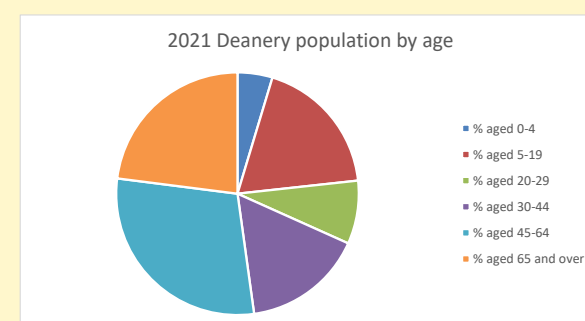

That is a total of 302 children and young people

In 2023 your child average weekly attendance was 2

NB different age groups: 5-17 in 2011, 5-19 in 2021

Parish code: 270792

Number of churches in parish (2022): 1