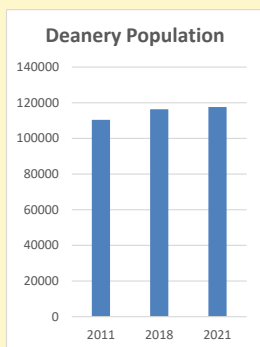

Census Dashboard for the parish of Stoke Mandeville in the Deanery of WENDOVER

Parish population, Census and deprivation summary

Population of parish and deanery

2011, 2018 and 2021

	Parish	Deanery
2011	1,918	110456
2018	1,832	116327
2021	1997	117,603

Deprivation Rank

2021 11,865

(1=most deprived parish in the Church of England, 12,307=least deprived)

Children and Young People

In your parish of 1997 people

4.4 % are aged 0-4

5.8 % are aged 5-9

4.9 % are aged 10-14

That is a total of 302 children and young people

In 2023 your child average weekly attendance was 2

NB different age groups: 5-17 in 2011, 5-19 in 2021

Parish code: 270792

Number of churches in parish (2022): 1