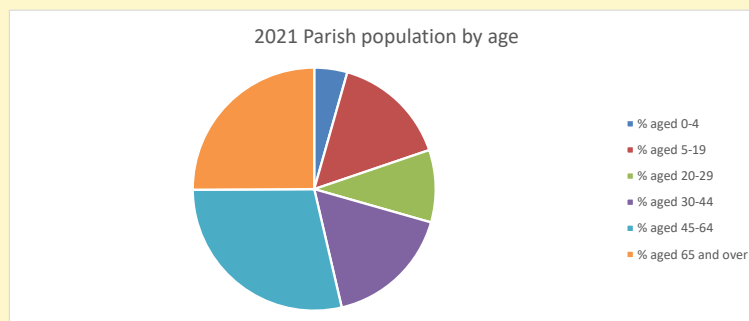

That is a total of 302 children and young people

In 2023 your child average weekly attendance was 2

NB different age groups: 5-17 in 2011, 5-19 in 2021

Parish code: 270792

Number of churches in parish (2022): 1