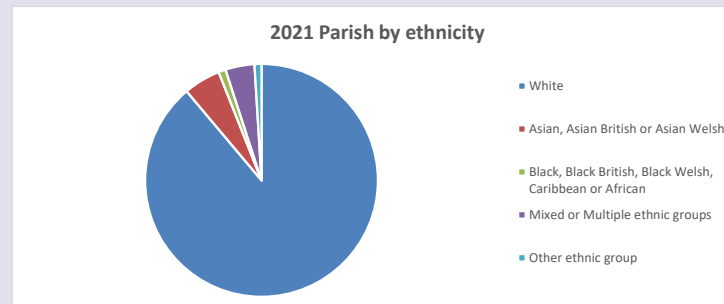

Ethnicity of those in your parish

Thoughts to ponder:

What has surprised you in these tables and charts?

Does your congregation(s) reflect the age and ethnic mix of your parish?

Where are those who have identified as Christians who do not attend your church(es)? Do you have other Christian denomination churches in your parish?

How might this influence your mission plans?

This dashboard contains figures as submitted by churches currently in the parish

Attendance statistics: taken from annual Statistics for Mission returns.

Average weekly attendance: attendance at Sunday and midweek church services & fresh expressions in October;

Every effort has been made to ensure that data are reliable. We would be pleased to be notified of any significant errors or omissions by email to parishreturns@oxford.anglican.org