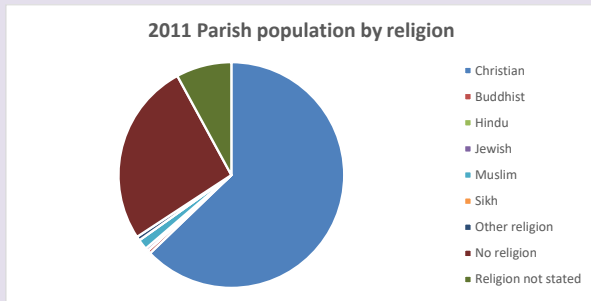

Religion of those in your parish

Your parish population in 2021 was 3855

In 2021 48.7% said they are Christian. That is 1878 people. In your parish your average weekly attendance is 40