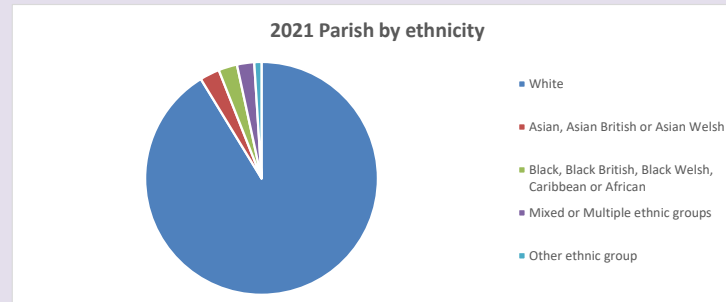

Ethnicity of those in your parish

Thoughts to ponder:

What has surprised you in these tables and charts?

Does your congregation(s) reflect the age and ethnic mix of your parish?

Where are those who have identified as Christians who do not attend your church(es)? Do you have other Christian denomination churches in your parish?

How might this influence your mission plans?

This dashboard contains figures as submitted by churches currently in the parish

Attendance statistics: taken from annual Statistics for Mission returns.

Average weekly attendance: attendance at Sunday and midweek church services & fresh expressions in October;

Every effort has been made to ensure that data are reliable. We would be pleased to be notified of any significant errors or omissions by email to parishreturns@oxford.anglican.org