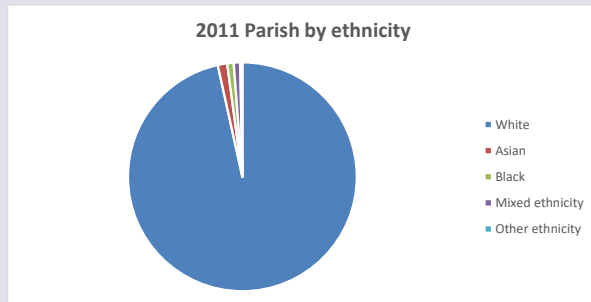

Ethnicity of those in your parish

Thoughts to ponder:

What has surprised you in these tables and charts?

Does your congregation(s) reflect the age and ethnic mix of your parish?

Where are those who have identified as Christians who do not attend your church(es)? Do you have other Christian denomination churches in your parish?

How might this influence your mission plans?

This dashboard contains figures as submitted by churches currently in the parish

Attendance statistics: taken from annual Statistics for Mission returns.

Average weekly attendance: attendance at Sunday and midweek church services & fresh expressions in October;

Every effort has been made to ensure that data are reliable. We would be pleased to be notified of any significant errors or omissions by email to parishreturns@oxford.anglican.org