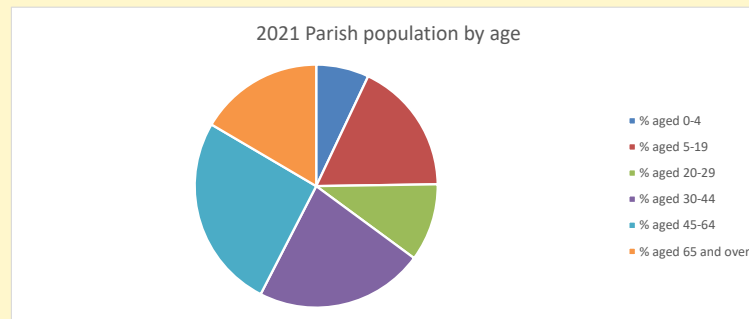

### Children and Young People

In your parish of 3855 people

7.0 % are aged 0-4

6.3 % are aged 5-9

6.5 % are aged 10-14

That is a total of 766 children and young people

In 2023 your child average weekly attendance was 3

NB different age groups: 5-17 in 2011, 5-19 in 2021

Parish code: 270309

Number of churches in parish (2022): 1

For more detailed census & deprivation info: see <http://arcg.is/1RaS4CS>  
<https://www.churchofengland.org/researchandstats>  
 and <http://www2.cuf.org.uk/poverty-england/poverty-map>