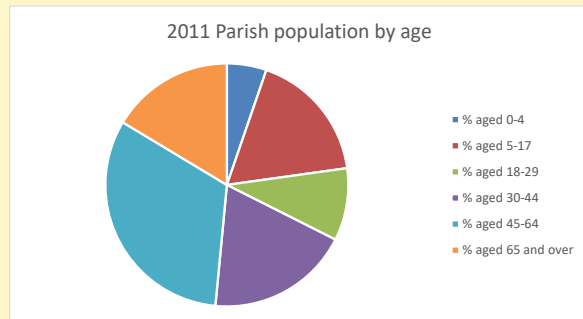

### Children and Young People

In your parish of 3855 people

7.0 % are aged 0-4

6.3 % are aged 5-9

6.5 % are aged 10-14

That is a total of 766 children and young people

In 2023 your child average weekly attendance was 3