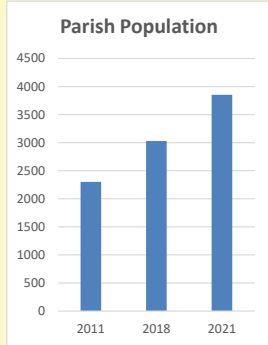

### Children and Young People

In your parish of 3855 people

7.0 % are aged 0-4

6.3 % are aged 5-9

6.5 % are aged 10-14

That is a total of 766 children and young people

In 2023 your child average weekly attendance was 3