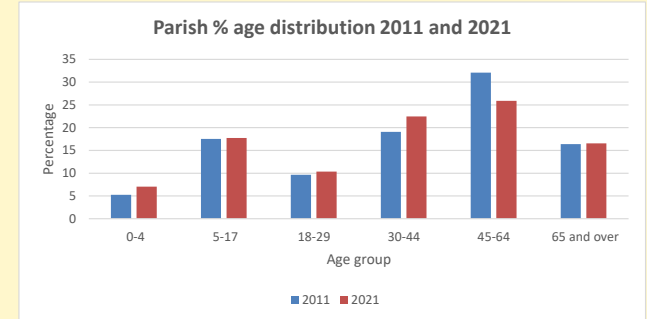

### Children and Young People

In your parish of 3855 people

7.0 % are aged 0-4

6.3 % are aged 5-9

6.5 % are aged 10-14

That is a total of 766 children and young people

In 2023 your child average weekly attendance was 3