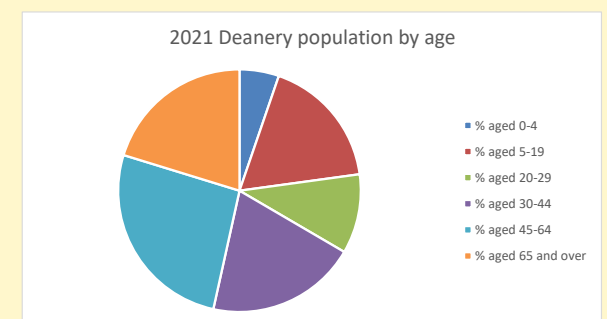

### Children and Young People

In your parish of 3855 people

7.0 % are aged 0-4

6.3 % are aged 5-9

6.5 % are aged 10-14

That is a total of 766 children and young people

In 2023 your child average weekly attendance was 3