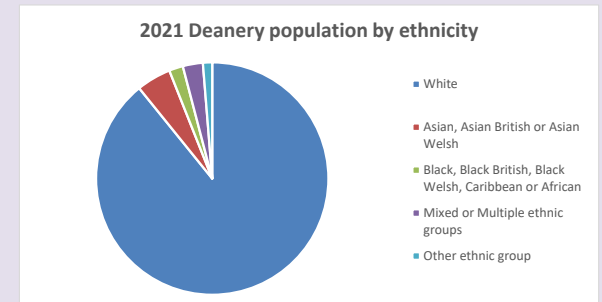

Ethnicity of those in your parish

Thoughts to ponder:

What has surprised you in these tables and charts?

Does your congregation(s) reflect the age and ethnic mix of your parish?

Where are those who have identified as Christians who do not attend your church(es)? Do you have other Christian denomination churches in your parish?

How might this influence your mission plans?

This dashboard contains figures as submitted by churches currently in the parish

Attendance statistics: taken from annual Statistics for Mission returns.

Average weekly attendance: attendance at Sunday and midweek church services & fresh expressions in October;

Every effort has been made to ensure that data are reliable. We would be pleased to be notified of any significant errors or omissions by email to parishreturns@oxford.anglican.org