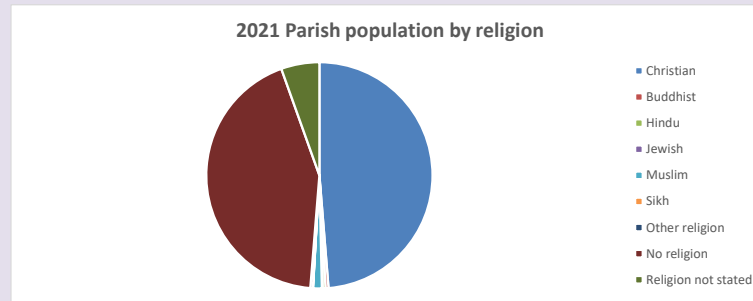

Religion of those in your parish

Your parish population in 2021 was 3855

In 2021 48.7% said they are Christian. That is 1878 people. In your parish your average weekly attendance is 40