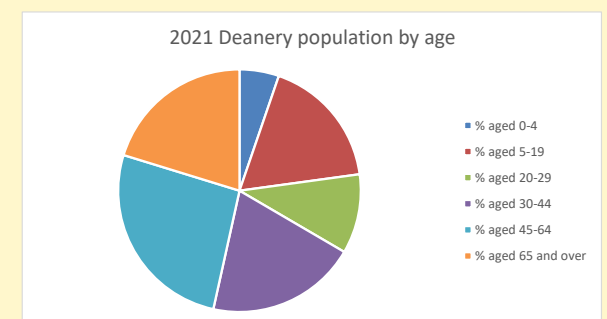

That is a total of 541 children and young people

In 2023 your child average weekly attendance was 24

NB different age groups: 5-17 in 2011, 5-19 in 2021

Parish code: 270310

Number of churches in parish (2022): 2