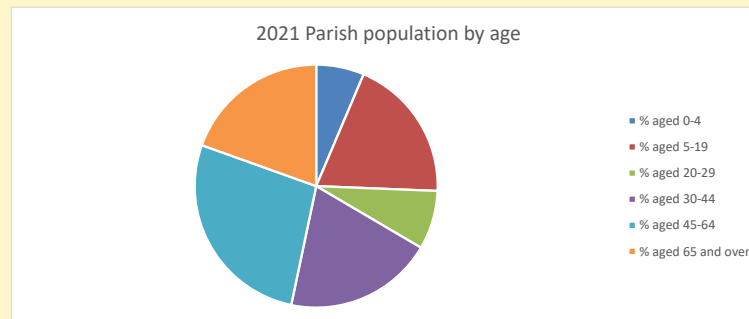

That is a total of 541 children and young people

In 2023 your child average weekly attendance was 24

NB different age groups: 5-17 in 2011, 5-19 in 2021

Parish code: 270310

Number of churches in parish (2022): 2