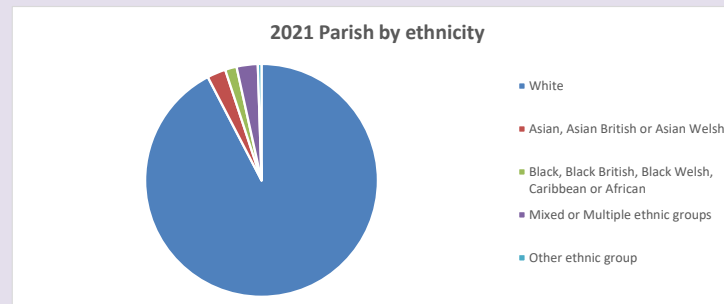

Ethnicity of those in your parish

Thoughts to ponder:

What has surprised you in these tables and charts?

Does your congregation(s) reflect the age and ethnic mix of your parish?

Where are those who have identified as Christians who do not attend your church(es)? Do you have other Christian denomination churches in your parish?

How might this influence your mission plans?

This dashboard contains figures as submitted by churches currently in the parish

Attendance statistics: taken from annual Statistics for Mission returns.

Average weekly attendance: attendance at Sunday and midweek church services & fresh expressions in October;

Every effort has been made to ensure that data are reliable. We would be pleased to be notified of any significant errors or omissions by email to parishreturns@oxford.anglican.org