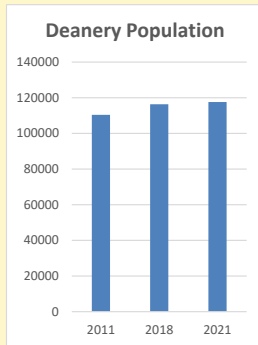

Deprivation Rank

2021 12,016

(1=most deprived parish in the Church of England, 12,307=least deprived)

Children and Young People

In your parish of 2647 people

6.4 % are aged 0-4

6.4 % are aged 5-9

7.6 % are aged 10-14

That is a total of 541 children and young people

In 2023 your child average weekly attendance was 24

NB different age groups: 5-17 in 2011, 5-19 in 2021

Parish code: 270310

Number of churches in parish (2022): 2