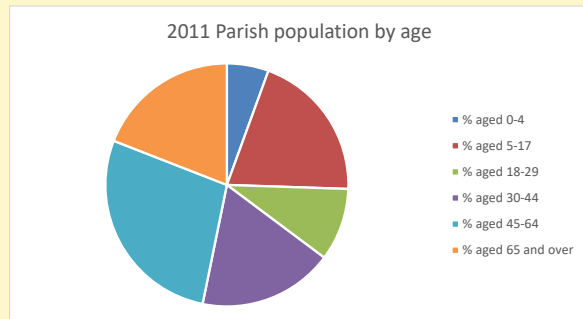

Deprivation Rank

2021 12,016

(1=most deprived parish in the Church of England, 12,307=least deprived)

Children and Young People

In your parish of 2647 people

6.4 % are aged 0-4

6.4 % are aged 5-9

7.6 % are aged 10-14

That is a total of 541 children and young people

In 2023 your child average weekly attendance was 24

NB different age groups: 5-17 in 2011, 5-19 in 2021

Parish code: 270310

Number of churches in parish (2022): 2