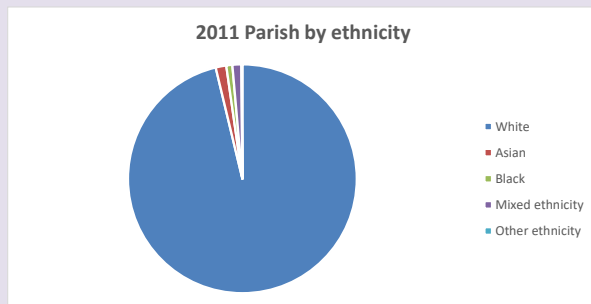

Ethnicity of those in your parish

Thoughts to ponder:

What has surprised you in these tables and charts?

Does your congregation(s) reflect the age and ethnic mix of your parish?

Where are those who have identified as Christians who do not attend your church(es)? Do you have other Christian denomination churches in your parish?

How might this influence your mission plans?

This dashboard contains figures as submitted by churches currently in the parish

Attendance statistics: taken from annual Statistics for Mission returns.

Average weekly attendance: attendance at Sunday and midweek church services & fresh expressions in October;

Every effort has been made to ensure that data are reliable. We would be pleased to be notified of any significant errors or omissions by email to parishreturns@oxford.anglican.org