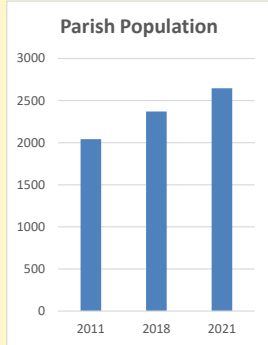

Deprivation Rank

2021 12,016

(1=most deprived parish in the Church of England, 12,307=least deprived)

Children and Young People

In your parish of 2647 people

6.4 % are aged 0-4

6.4 % are aged 5-9

7.6 % are aged 10-14

That is a total of 541 children and young people

In 2023 your child average weekly attendance was 24

NB different age groups: 5-17 in 2011, 5-19 in 2021

Parish code: 270310

Number of churches in parish (2022): 2