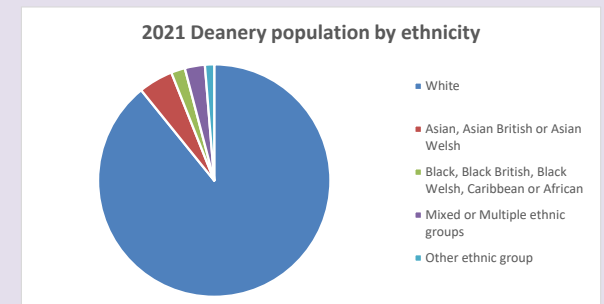

Ethnicity of those in your parish

Thoughts to ponder:

What has surprised you in these tables and charts?

Does your congregation(s) reflect the age and ethnic mix of your parish?

Where are those who have identified as Christians who do not attend your church(es)? Do you have other Christian denomination churches in your parish?

How might this influence your mission plans?

This dashboard contains figures as submitted by churches currently in the parish

Attendance statistics: taken from annual Statistics for Mission returns.

Average weekly attendance: attendance at Sunday and midweek church services & fresh expressions in October;

Every effort has been made to ensure that data are reliable. We would be pleased to be notified of any significant errors or omissions by email to parishreturns@oxford.anglican.org