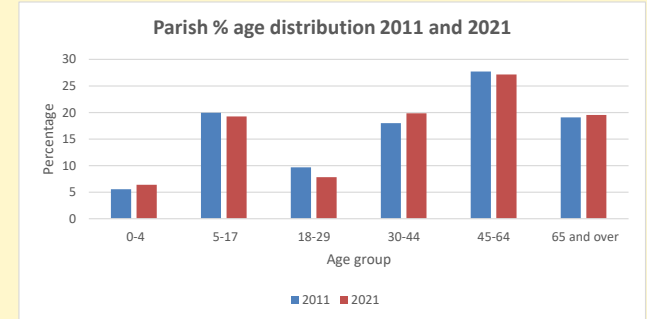

That is a total of 541 children and young people

In 2023 your child average weekly attendance was 24

NB different age groups: 5-17 in 2011, 5-19 in 2021

Parish code: 270310

Number of churches in parish (2022): 2