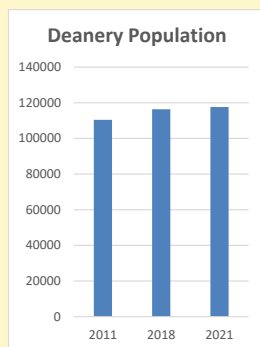

### Children and Young People

In your parish of 205 people

1.4 % are aged 0-4

4.8 % are aged 5-9

7.7 % are aged 10-14

That is a total of 29 children and young people

In 2023 your child average weekly attendance was 0

NB different age groups: 5-17 in 2011, 5-19 in 2021

Parish code: 270006

Number of churches in parish (2022): 1

For more detailed census & deprivation info: see <http://arcg.is/1RaS4CS>  
<https://www.churchofengland.org/researchandstats>  
 and <http://www2.cuf.org.uk/poverty-england/poverty-map>