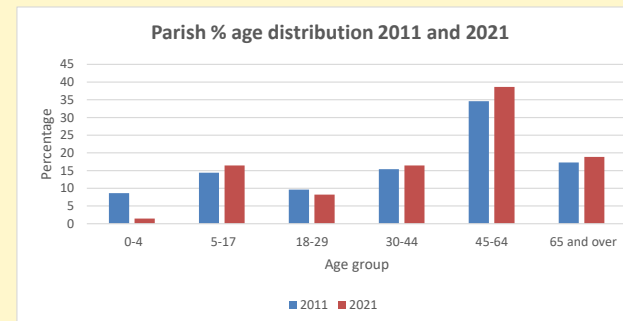

### Children and Young People

In your parish of 205 people

1.4 % are aged 0-4

4.8 % are aged 5-9

7.7 % are aged 10-14

That is a total of 29 children and young people

In 2023 your child average weekly attendance was 0