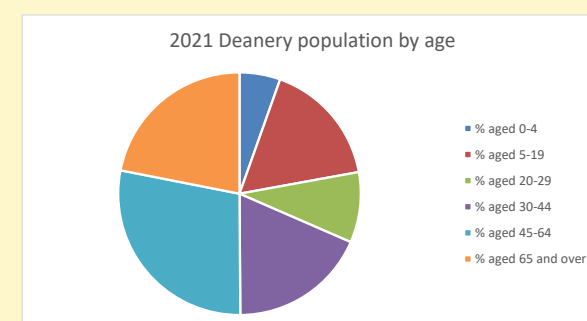

### Children and Young People

In your parish of 205 people

1.4 % are aged 0-4

4.8 % are aged 5-9

7.7 % are aged 10-14

That is a total of 29 children and young people

In 2023 your child average weekly attendance was 0