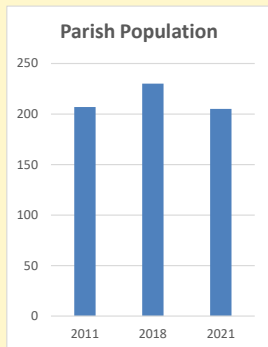

### Children and Young People

In your parish of 205 people

1.4 % are aged 0-4

4.8 % are aged 5-9

7.7 % are aged 10-14

That is a total of 29 children and young people

In 2023 your child average weekly attendance was 0

NB different age groups: 5-17 in 2011, 5-19 in 2021

Parish code: 270006

Number of churches in parish (2022): 1

For more detailed census & deprivation info: see <http://arcg.is/1RaS4CS>  
<https://www.churchofengland.org/researchandstats>  
 and <http://www2.cuf.org.uk/poverty-england/poverty-map>