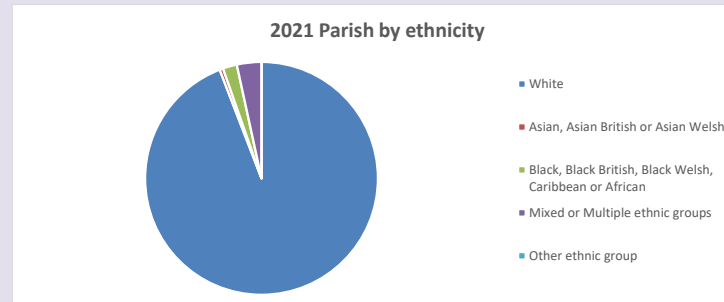

Ethnicity of those in your parish

Thoughts to ponder:

What has surprised you in these tables and charts?

Does your congregation(s) reflect the age and ethnic mix of your parish?

Where are those who have identified as Christians who do not attend your church(es)? Do you have other Christian denomination churches in your parish?

How might this influence your mission plans?

This dashboard contains figures as submitted by churches currently in the parish

Attendance statistics: taken from annual Statistics for Mission returns.

Average weekly attendance: attendance at Sunday and midweek church services & fresh expressions in October;

Every effort has been made to ensure that data are reliable. We would be pleased to be notified of any significant errors or omissions by email to parishreturns@oxford.anglican.org