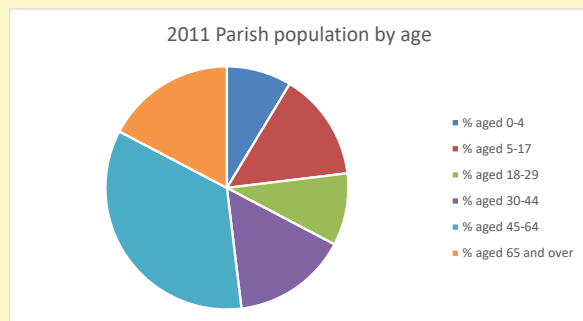

### Children and Young People

In your parish of 205 people

1.4 % are aged 0-4

4.8 % are aged 5-9

7.7 % are aged 10-14

That is a total of 29 children and young people

In 2023 your child average weekly attendance was 0