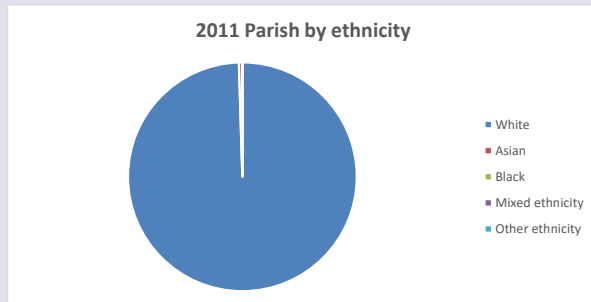

Ethnicity of those in your parish

Thoughts to ponder:

What has surprised you in these tables and charts?

Does your congregation(s) reflect the age and ethnic mix of your parish?

Where are those who have identified as Christians who do not attend your church(es)? Do you have other Christian denomination churches in your parish?

How might this influence your mission plans?

This dashboard contains figures as submitted by churches currently in the parish

Attendance statistics: taken from annual Statistics for Mission returns.

Average weekly attendance: attendance at Sunday and midweek church services & fresh expressions in October;

Every effort has been made to ensure that data are reliable. We would be pleased to be notified of any significant errors or omissions by email to parishreturns@oxford.anglican.org