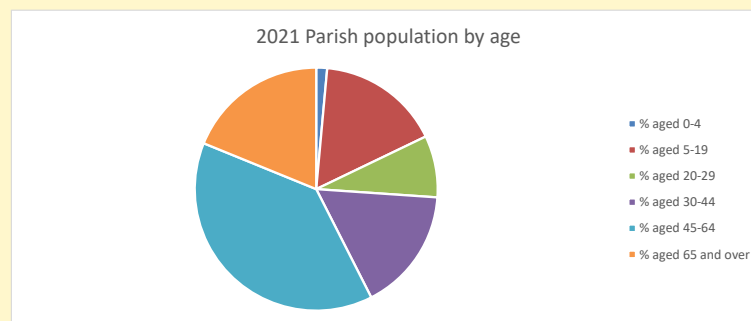

### Children and Young People

In your parish of 205 people

1.4 % are aged 0-4

4.8 % are aged 5-9

7.7 % are aged 10-14

That is a total of 29 children and young people

In 2023 your child average weekly attendance was 0

NB different age groups: 5-17 in 2011, 5-19 in 2021

Parish code: 270006

Number of churches in parish (2022): 1

For more detailed census & deprivation info: see <http://arcg.is/1RaS4CS>  
<https://www.churchofengland.org/researchandstats>  
 and <http://www2.cuf.org.uk/poverty-england/poverty-map>