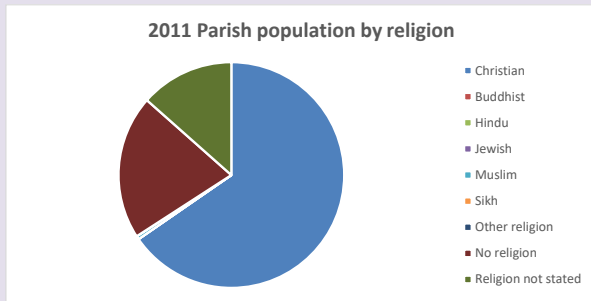

Religion of those in your parish

Your parish population in 2021 was 205

In 2021 63.4% said they are Christian. That is 130 people. In your parish your average weekly attendance is 5