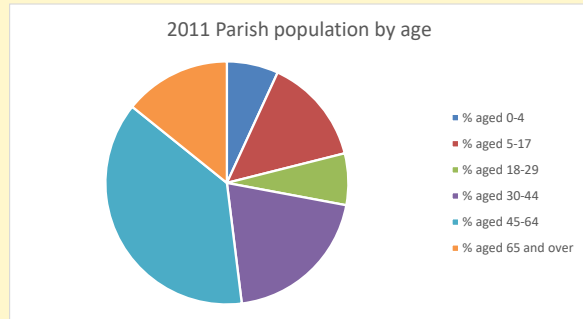

### Children and Young People

In your parish of **198** people

4.3 % are aged 0-4

4.3 % are aged 5-9

6.3 % are aged 10-14

That is a total of **30** children and young people

In 2023 your child average weekly attendance was **1**