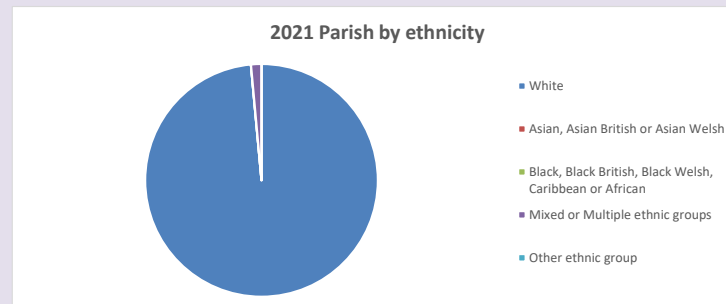

Ethnicity of those in your parish

Thoughts to ponder:

What has surprised you in these tables and charts?

Does your congregation(s) reflect the age and ethnic mix of your parish?

Where are those who have identified as Christians who do not attend your church(es)? Do you have other Christian denomination churches in your parish?

How might this influence your mission plans?

This dashboard contains figures as submitted by churches currently in the parish

Attendance statistics: taken from annual Statistics for Mission returns.

Average weekly attendance: attendance at Sunday and midweek church services & fresh expressions in October;

Every effort has been made to ensure that data are reliable. We would be pleased to be notified of any significant errors or omissions by email to parishreturns@oxford.anglican.org