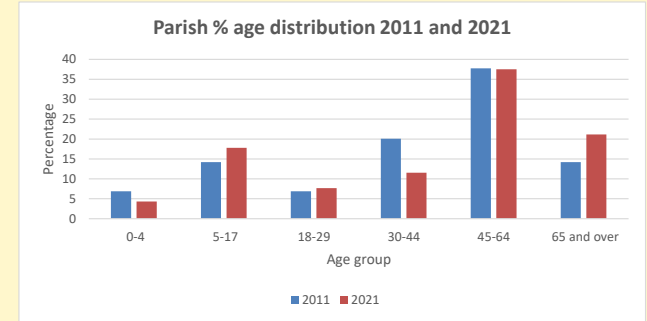

### Children and Young People

In your parish of **198** people

4.3 % are aged 0-4

4.3 % are aged 5-9

6.3 % are aged 10-14

That is a total of **30** children and young people

In 2023 your child average weekly attendance was **1**