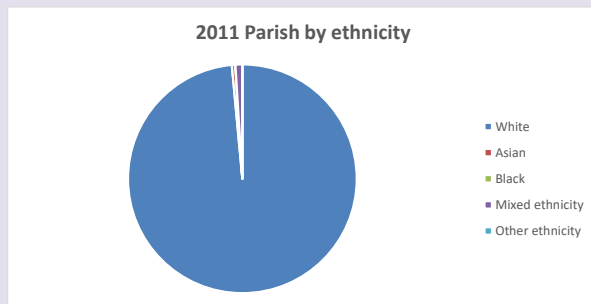

Ethnicity of those in your parish

Thoughts to ponder:

What has surprised you in these tables and charts?

Does your congregation(s) reflect the age and ethnic mix of your parish?

Where are those who have identified as Christians who do not attend your church(es)? Do you have other Christian denomination churches in your parish?

How might this influence your mission plans?

This dashboard contains figures as submitted by churches currently in the parish

Attendance statistics: taken from annual Statistics for Mission returns.

Average weekly attendance: attendance at Sunday and midweek church services & fresh expressions in October;

Every effort has been made to ensure that data are reliable. We would be pleased to be notified of any significant errors or omissions by email to parishreturns@oxford.anglican.org