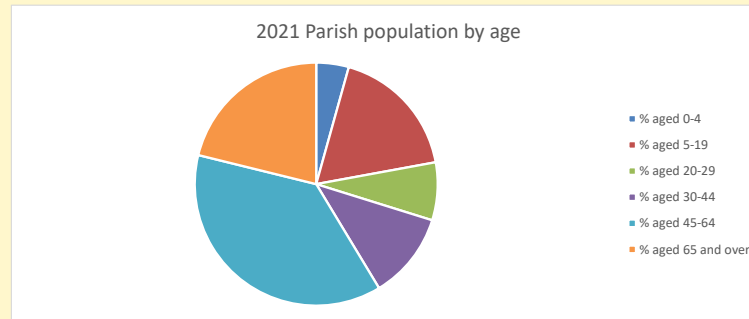

### Children and Young People

In your parish of **198** people

4.3 % are aged 0-4

4.3 % are aged 5-9

6.3 % are aged 10-14

That is a total of **30** children and young people

In 2023 your child average weekly attendance was **1**

NB different age groups: 5-17 in 2011, 5-19 in 2021

Parish code: 270007

Number of churches in parish (2022): 1

For more detailed census & deprivation info: see <http://arcg.is/1RaS4CS>  
<https://www.churchofengland.org/researchandstats>  
 and <http://www2.cuf.org.uk/poverty-england/poverty-map>