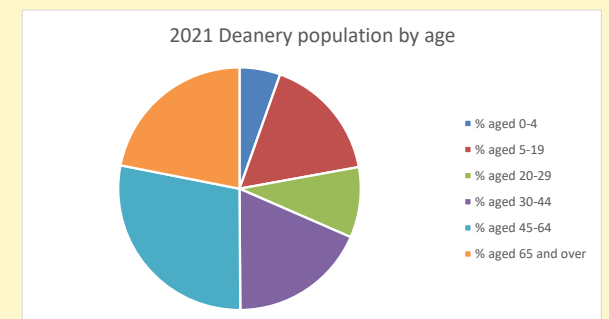

### Children and Young People

In your parish of **198** people

4.3 % are aged 0-4

4.3 % are aged 5-9

6.3 % are aged 10-14

That is a total of **30** children and young people

In 2023 your child average weekly attendance was **1**