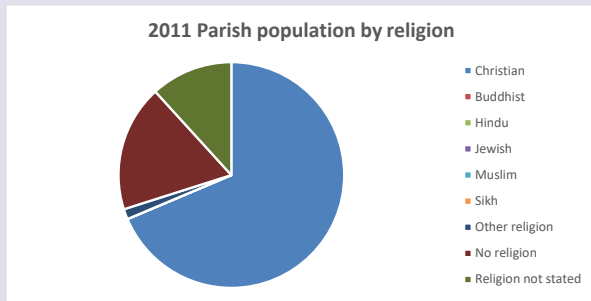

Religion of those in your parish

Your parish population in 2021 was 198

In 2021 47.1% said they are Christian. That is 93 people. In your parish your average weekly attendance is 6