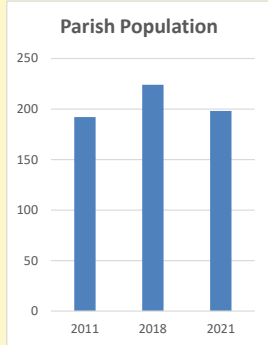

### Children and Young People

In your parish of **198** people

4.3 % are aged 0-4

4.3 % are aged 5-9

6.3 % are aged 10-14

That is a total of **30** children and young people

In 2023 your child average weekly attendance was **1**