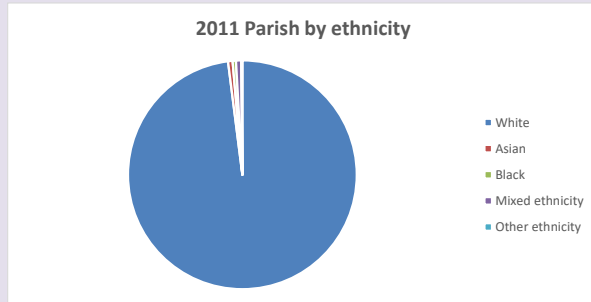

Ethnicity of those in your parish

Thoughts to ponder:

What has surprised you in these tables and charts?

Does your congregation(s) reflect the age and ethnic mix of your parish?

Where are those who have identified as Christians who do not attend your church(es)? Do you have other Christian denomination churches in your parish?

How might this influence your mission plans?

This dashboard contains figures as submitted by churches currently in the parish

Attendance statistics: taken from annual Statistics for Mission returns.

Average weekly attendance: attendance at Sunday and midweek church services & fresh expressions in October;

Every effort has been made to ensure that data are reliable. We would be pleased to be notified of any significant errors or omissions by email to parishreturns@oxford.anglican.org