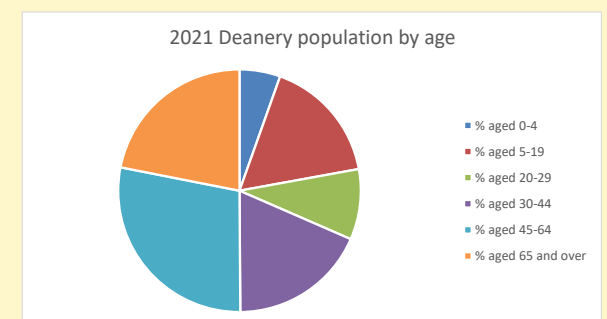

### Children and Young People

In your parish of 860 people

7.0 % are aged 0-4

8.7 % are aged 5-9

7.1 % are aged 10-14

That is a total of 196 children and young people

In 2023 your child average weekly attendance was 0

NB different age groups: 5-17 in 2011, 5-19 in 2021

Parish code: 270014

Number of churches in parish (2022): 1

For more detailed census & deprivation info: see <http://arcg.is/1RaS4CS>  
<https://www.churchofengland.org/researchandstats>  
 and <http://www2.cuf.org.uk/poverty-england/poverty-map>