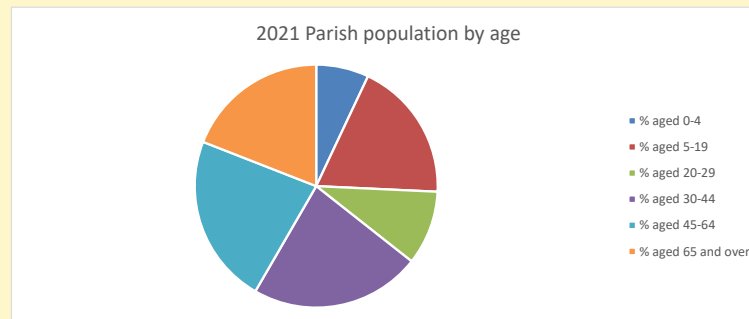

### Children and Young People

In your parish of 860 people

7.0 % are aged 0-4

8.7 % are aged 5-9

7.1 % are aged 10-14

That is a total of 196 children and young people

In 2023 your child average weekly attendance was 0

NB different age groups: 5-17 in 2011, 5-19 in 2021

Parish code: 270014

Number of churches in parish (2022): 1

For more detailed census & deprivation info: see <http://arcg.is/1RaS4CS>  
<https://www.churchofengland.org/researchandstats>  
 and <http://www2.cuf.org.uk/poverty-england/poverty-map>