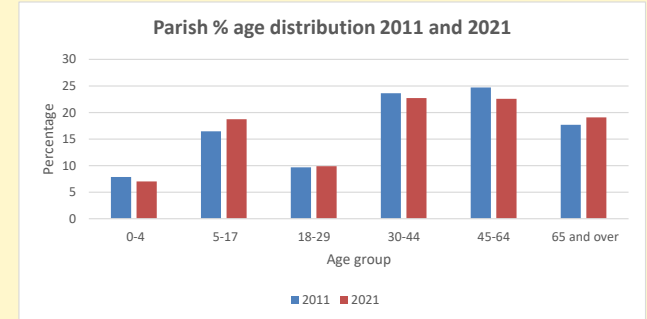

### Children and Young People

In your parish of 860 people

7.0 % are aged 0-4

8.7 % are aged 5-9

7.1 % are aged 10-14

That is a total of 196 children and young people

In 2023 your child average weekly attendance was 0