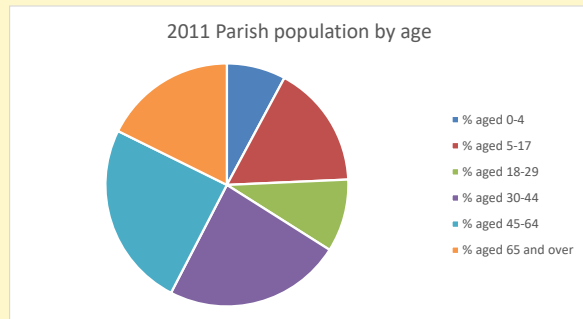

### Children and Young People

In your parish of 860 people

7.0 % are aged 0-4

8.7 % are aged 5-9

7.1 % are aged 10-14

That is a total of 196 children and young people

In 2023 your child average weekly attendance was 0