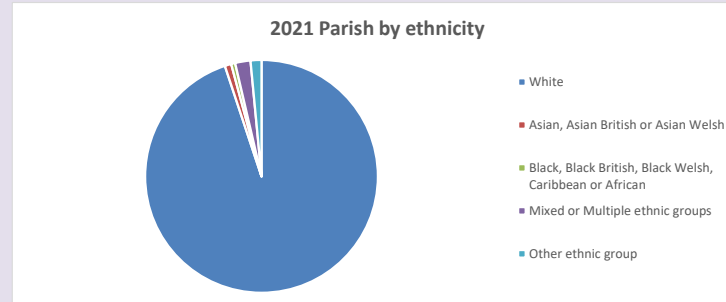

Ethnicity of those in your parish

Thoughts to ponder:

What has surprised you in these tables and charts?

Does your congregation(s) reflect the age and ethnic mix of your parish?

Where are those who have identified as Christians who do not attend your church(es)? Do you have other Christian denomination churches in your parish?

How might this influence your mission plans?

This dashboard contains figures as submitted by churches currently in the parish

Attendance statistics: taken from annual Statistics for Mission returns.

Average weekly attendance: attendance at Sunday and midweek church services & fresh expressions in October;

Every effort has been made to ensure that data are reliable. We would be pleased to be notified of any significant errors or omissions by email to parishreturns@oxford.anglican.org