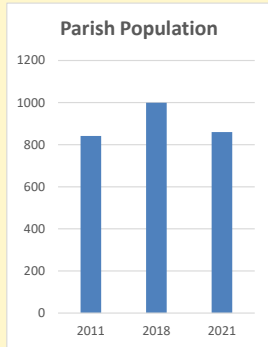

### Children and Young People

In your parish of 860 people

7.0 % are aged 0-4

8.7 % are aged 5-9

7.1 % are aged 10-14

That is a total of 196 children and young people

In 2023 your child average weekly attendance was 0

NB different age groups: 5-17 in 2011, 5-19 in 2021

Parish code: 270014

Number of churches in parish (2022): 1

For more detailed census & deprivation info: see <http://arcg.is/1RaS4CS>  
<https://www.churchofengland.org/researchandstats>  
 and <http://www2.cuf.org.uk/poverty-england/poverty-map>