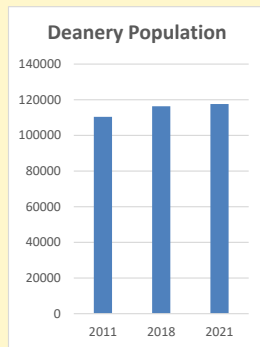

### Children and Young People

In your parish of 860 people

7.0 % are aged 0-4

8.7 % are aged 5-9

7.1 % are aged 10-14

That is a total of 196 children and young people

In 2023 your child average weekly attendance was 0

NB different age groups: 5-17 in 2011, 5-19 in 2021

Parish code: 270014

Number of churches in parish (2022): 1

For more detailed census & deprivation info: see <http://arcg.is/1RaS4CS>  
<https://www.churchofengland.org/researchandstats>  
 and <http://www2.cuf.org.uk/poverty-england/poverty-map>