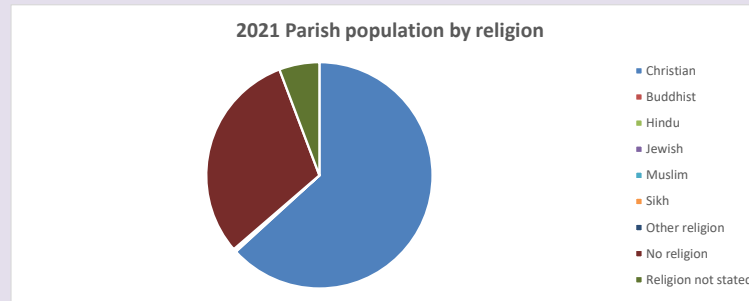

Religion of those in your parish

Your parish population in 2021 was 432

In 2021 **63.2%** said they are Christian. That is **273 people.** In your parish your average weekly attendance is **4**