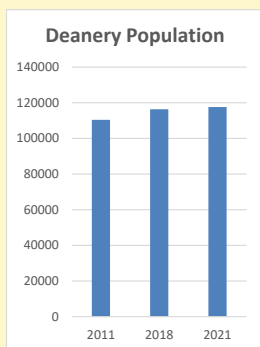

### Children and Young People

In your parish of **432** people

2.3 % are aged 0-4

2.5 % are aged 5-9

3.9 % are aged 10-14

That is a total of **38** children and young people

In 2023 your child average weekly attendance was **0**

NB different age groups: 5-17 in 2011, 5-19 in 2021

Parish code: 270024

Number of churches in parish (2022): 1

For more detailed census & deprivation info: see <http://arcg.is/1RaS4CS>  
<https://www.churchofengland.org/researchandstats>  
 and <http://www2.cuf.org.uk/poverty-england/poverty-map>