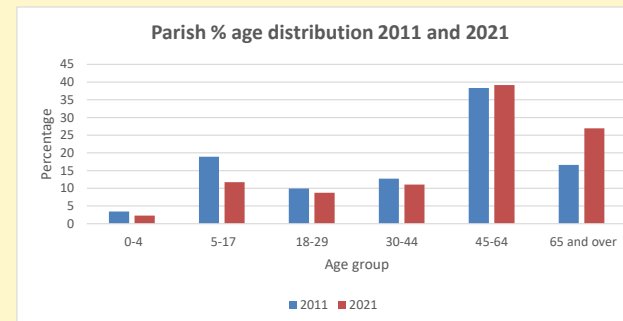

### Children and Young People

In your parish of **432** people

2.3 % are aged 0-4

2.5 % are aged 5-9

3.9 % are aged 10-14

That is a total of **38** children and young people

In 2023 your child average weekly attendance was **0**