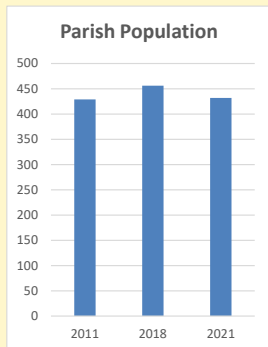

### Children and Young People

In your parish of **432** people

2.3 % are aged 0-4

2.5 % are aged 5-9

3.9 % are aged 10-14

That is a total of **38** children and young people

In 2023 your child average weekly attendance was **0**

NB different age groups: 5-17 in 2011, 5-19 in 2021

Parish code: 270024

Number of churches in parish (2022): 1

For more detailed census & deprivation info: see <http://arcg.is/1RaS4CS>  
<https://www.churchofengland.org/researchandstats>  
 and <http://www2.cuf.org.uk/poverty-england/poverty-map>