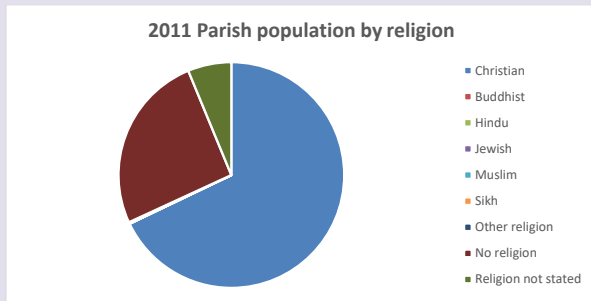

Religion of those in your parish

Your parish population in 2021 was 432

In 2021 **63.2%** said they are Christian. That is **273 people.** In your parish your average weekly attendance is **4**