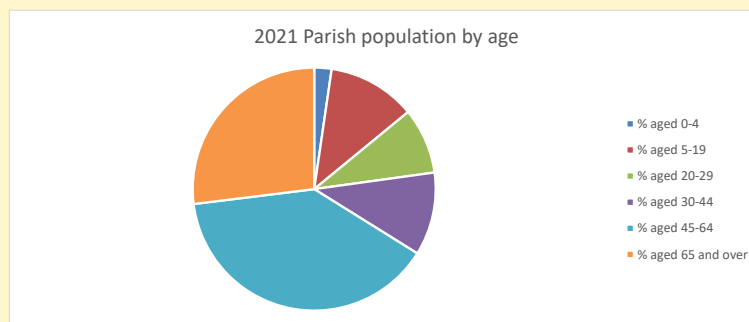

### Children and Young People

In your parish of **432** people

2.3 % are aged 0-4

2.5 % are aged 5-9

3.9 % are aged 10-14

That is a total of **38** children and young people

In 2023 your child average weekly attendance was **0**

NB different age groups: 5-17 in 2011, 5-19 in 2021

Parish code: 270024

Number of churches in parish (2022): 1

For more detailed census & deprivation info: see <http://arcg.is/1RaS4CS>  
<https://www.churchofengland.org/researchandstats>  
 and <http://www2.cuf.org.uk/poverty-england/poverty-map>