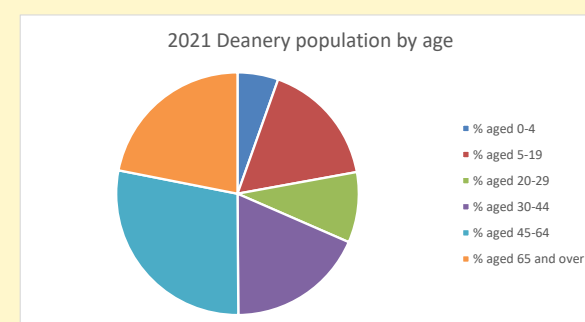

### Children and Young People

In your parish of **432** people

2.3 % are aged 0-4

2.5 % are aged 5-9

3.9 % are aged 10-14

That is a total of **38** children and young people

In 2023 your child average weekly attendance was **0**