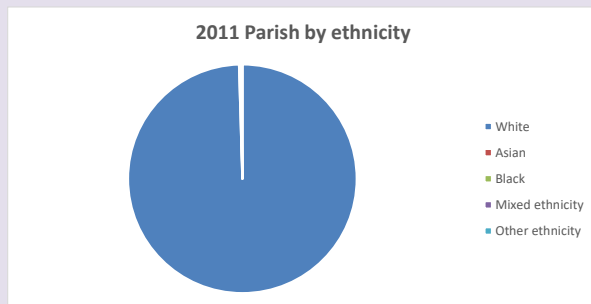

Ethnicity of those in your parish

Thoughts to ponder:

What has surprised you in these tables and charts?

Does your congregation(s) reflect the age and ethnic mix of your parish?

Where are those who have identified as Christians who do not attend your church(es)? Do you have other Christian denomination churches in your parish?

How might this influence your mission plans?

This dashboard contains figures as submitted by churches currently in the parish

Attendance statistics: taken from annual Statistics for Mission returns.

Average weekly attendance: attendance at Sunday and midweek church services & fresh expressions in October;

Every effort has been made to ensure that data are reliable. We would be pleased to be notified of any significant errors or omissions by email to parishreturns@oxford.anglican.org