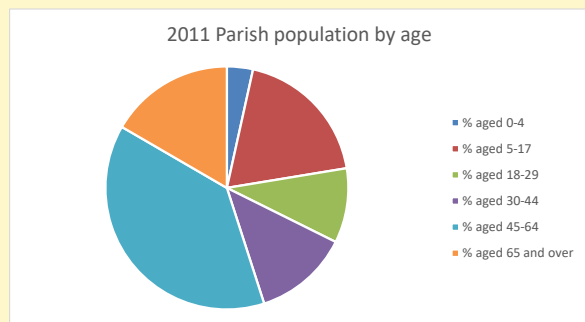

### Children and Young People

In your parish of **432** people

2.3 % are aged 0-4

2.5 % are aged 5-9

3.9 % are aged 10-14

That is a total of **38** children and young people

In 2023 your child average weekly attendance was **0**