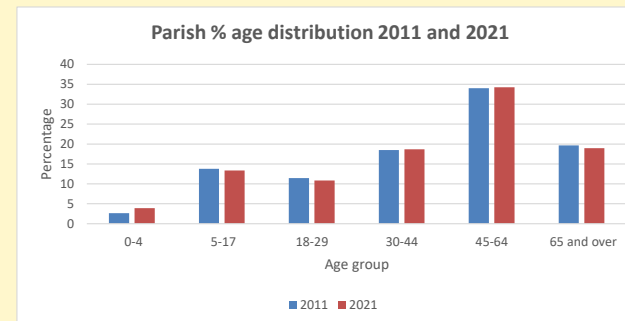

That is a total of **6** children and young people

In 2023 your child average weekly attendance was **0**

NB different age groups: 5-17 in 2011, 5-19 in 2021

Parish code: 270027

Number of churches in parish (2022): 1