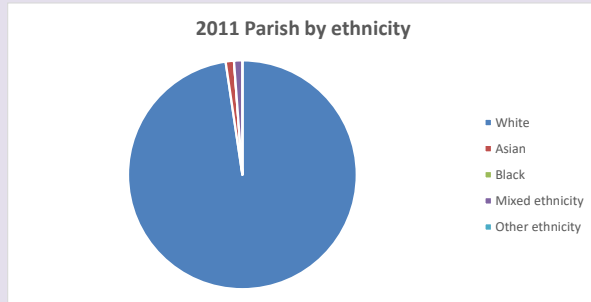

Ethnicity of those in your parish

Thoughts to ponder:

What has surprised you in these tables and charts?

Does your congregation(s) reflect the age and ethnic mix of your parish?

Where are those who have identified as Christians who do not attend your church(es)? Do you have other Christian denomination churches in your parish?

How might this influence your mission plans?

This dashboard contains figures as submitted by churches currently in the parish

Attendance statistics: taken from annual Statistics for Mission returns.

Average weekly attendance: attendance at Sunday and midweek church services & fresh expressions in October;

Every effort has been made to ensure that data are reliable. We would be pleased to be notified of any significant errors or omissions by email to parishreturns@oxford.anglican.org