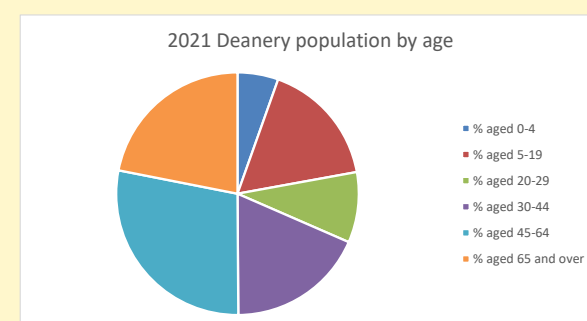

Census Dashboard for the parish of South Weston in the Deanery of ASTON & CUDESODN

Parish population, Census and deprivation summary

Population of parish and deanery

2011, 2018 and 2021

	Parish	Deanery
2011	42	110456
2018	41	116327
2021	39	117,603

That is a total of **6** children and young people

In 2023 your child average weekly attendance was **0**

NB different age groups: 5-17 in 2011, 5-19 in 2021

Parish code: 270027

Number of churches in parish (2022): 1