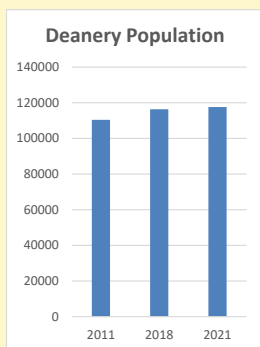

Census Dashboard for the parish of South Weston in the Deanery of ASTON & CUDESODN

Parish population, Census and deprivation summary

Population of parish and deanery

2011, 2018 and 2021

	Parish	Deanery
2011	42	110456
2018	41	116327
2021	39	117,603

Deprivation Rank

2021 **6,255**

(1=most deprived parish in the Church of England, 12,307=least deprived)

Children and Young People

In your parish of **39** people

3.9 % are aged 0-4

5.6 % are aged 5-9

5.0 % are aged 10-14

That is a total of **6** children and young people

In 2023 your child average weekly attendance was **0**

NB different age groups: 5-17 in 2011, 5-19 in 2021

Parish code: 270027

Number of churches in parish (2022): 1