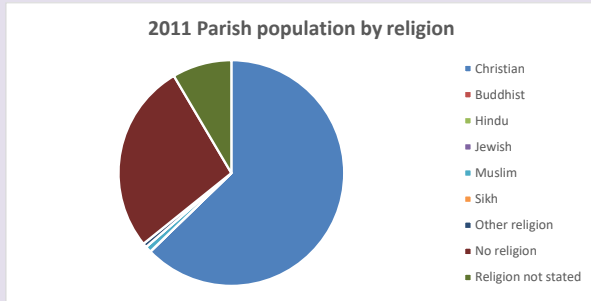

Religion of those in your parish

Your parish population in 2021 was 39

In 2021 54.1% said they are Christian. That is 21 people. In your parish your average weekly attendance is 4