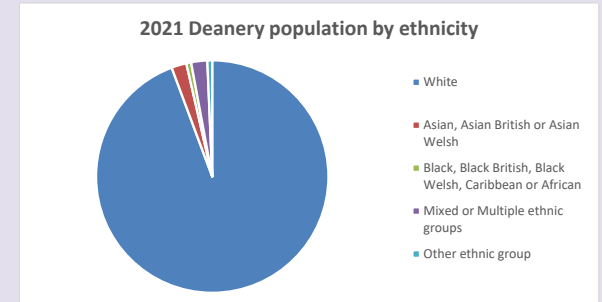

Ethnicity of those in your parish

Thoughts to ponder:

What has surprised you in these tables and charts?

Does your congregation(s) reflect the age and ethnic mix of your parish?

Where are those who have identified as Christians who do not attend your church(es)? Do you have other Christian denomination churches in your parish?

How might this influence your mission plans?

This dashboard contains figures as submitted by churches currently in the parish

Attendance statistics: taken from annual Statistics for Mission returns.

Average weekly attendance: attendance at Sunday and midweek church services & fresh expressions in October;

Every effort has been made to ensure that data are reliable. We would be pleased to be notified of any significant errors or omissions by email to parishreturns@oxford.anglican.org