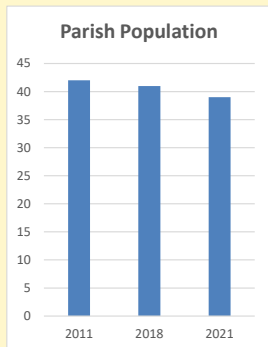

Census Dashboard for the parish of South Weston in the Deanery of ASTON & CUDESODN

Parish population, Census and deprivation summary

Population of parish and deanery

2011, 2018 and 2021

	Parish	Deanery
2011	42	110456
2018	41	116327
2021	39	117,603

Deprivation Rank

2021 **6,255**

(1=most deprived parish in the Church of England, 12,307=least deprived)

Children and Young People

In your parish of **39** people

3.9 % are aged 0-4

5.6 % are aged 5-9

5.0 % are aged 10-14

That is a total of **6** children and young people

In 2023 your child average weekly attendance was **0**

NB different age groups: 5-17 in 2011, 5-19 in 2021

Parish code: 270027

Number of churches in parish (2022): 1