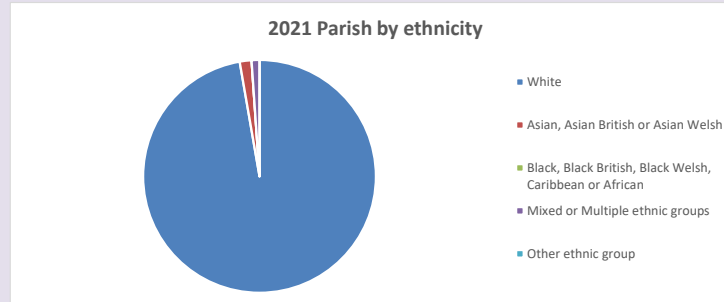

Ethnicity of those in your parish

Thoughts to ponder:

What has surprised you in these tables and charts?

Does your congregation(s) reflect the age and ethnic mix of your parish?

Where are those who have identified as Christians who do not attend your church(es)? Do you have other Christian denomination churches in your parish?

How might this influence your mission plans?

This dashboard contains figures as submitted by churches currently in the parish

Attendance statistics: taken from annual Statistics for Mission returns.

Average weekly attendance: attendance at Sunday and midweek church services & fresh expressions in October;

Every effort has been made to ensure that data are reliable. We would be pleased to be notified of any significant errors or omissions by email to parishreturns@oxford.anglican.org