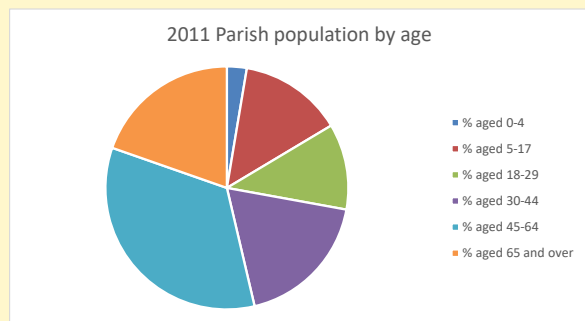

Census Dashboard for the parish of South Weston in the Deanery of ASTON & CUDESODN

Parish population, Census and deprivation summary

Population of parish and deanery

2011, 2018 and 2021

	Parish	Deanery
2011	42	110456
2018	41	116327
2021	39	117,603

That is a total of **6** children and young people

In 2023 your child average weekly attendance was **0**

NB different age groups: 5-17 in 2011, 5-19 in 2021

Parish code: 270027

Number of churches in parish (2022): 1