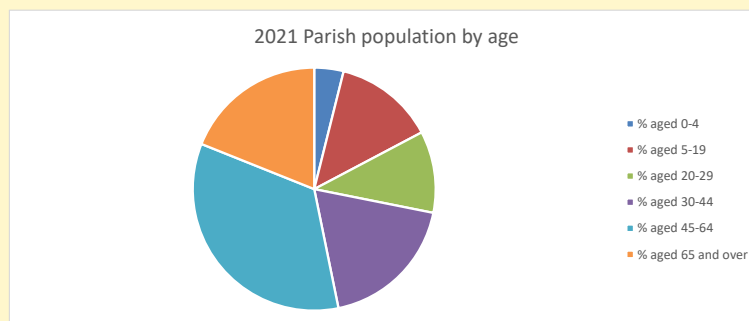

Census Dashboard for the parish of South Weston in the Deanery of ASTON & CUDESODN

Parish population, Census and deprivation summary

Population of parish and deanery

2011, 2018 and 2021

	Parish	Deanery
2011	42	110456
2018	41	116327
2021	39	117,603

That is a total of **6** children and young people

In 2023 your child average weekly attendance was **0**

NB different age groups: 5-17 in 2011, 5-19 in 2021

Parish code: 270027

Number of churches in parish (2022): 1