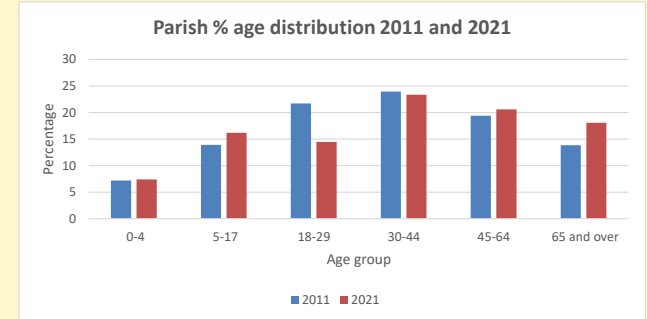

### Children and Young People

In your parish of 5226 people

7.4 % are aged 0-4

6.9 % are aged 5-9

4.6 % are aged 10-14

That is a total of 987 children and young people

In 2023 your child average weekly attendance was 4