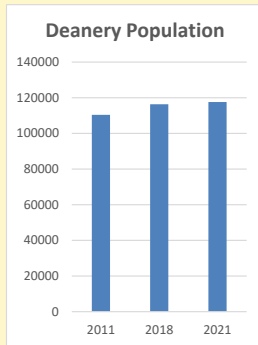

### Children and Young People

In your parish of 5226 people

7.4 % are aged 0-4

6.9 % are aged 5-9

4.6 % are aged 10-14

That is a total of 987 children and young people

In 2023 your child average weekly attendance was 4

NB different age groups: 5-17 in 2011, 5-19 in 2021

Parish code: 270101

Number of churches in parish (2022): 1

For more detailed census & deprivation info: see <http://arcg.is/1RaS4CS>  
<https://www.churchofengland.org/researchandstats>  
 and <http://www2.cuf.org.uk/poverty-england/poverty-map>