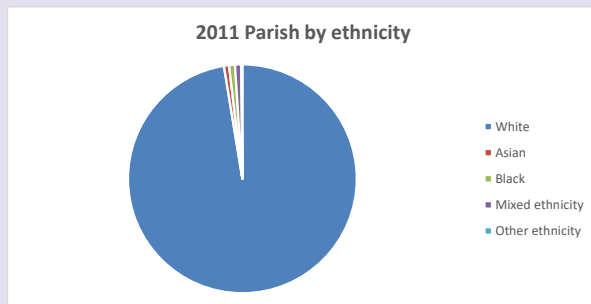

Ethnicity of those in your parish

Thoughts to ponder:

What has surprised you in these tables and charts?

Does your congregation(s) reflect the age and ethnic mix of your parish?

Where are those who have identified as Christians who do not attend your church(es)? Do you have other Christian denomination churches in your parish?

How might this influence your mission plans?

This dashboard contains figures as submitted by churches currently in the parish

Attendance statistics: taken from annual Statistics for Mission returns.

Average weekly attendance: attendance at Sunday and midweek church services & fresh expressions in October;

Every effort has been made to ensure that data are reliable. We would be pleased to be notified of any significant errors or omissions by email to parishreturns@oxford.anglican.org