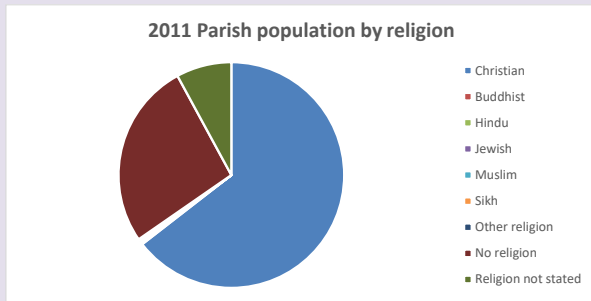

Religion of those in your parish

Your parish population in 2021 was **5226**
In 2021 **48.5%** said they are Christian. That is **2533** people. In your parish your average weekly attendance is **45**