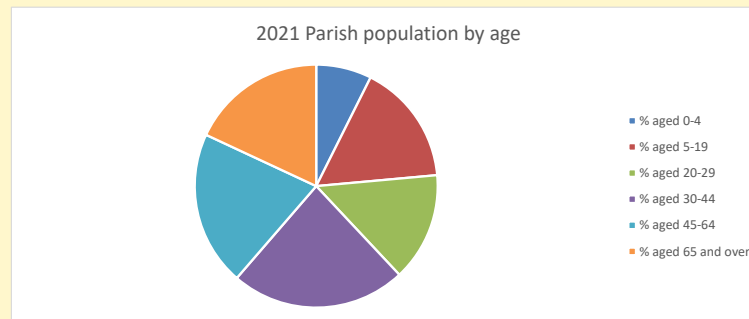

### Children and Young People

In your parish of 5226 people

7.4 % are aged 0-4

6.9 % are aged 5-9

4.6 % are aged 10-14

That is a total of 987 children and young people

In 2023 your child average weekly attendance was 4

NB different age groups: 5-17 in 2011, 5-19 in 2021

Parish code: 270101

Number of churches in parish (2022): 1

For more detailed census & deprivation info: see <http://arcg.is/1RaS4CS>  
<https://www.churchofengland.org/researchandstats>  
 and <http://www2.cuf.org.uk/poverty-england/poverty-map>