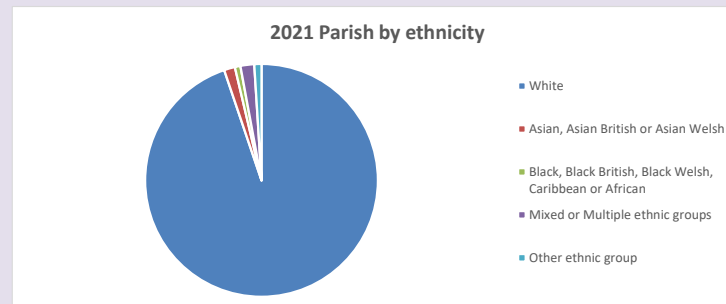

Ethnicity of those in your parish

Thoughts to ponder:

What has surprised you in these tables and charts?

Does your congregation(s) reflect the age and ethnic mix of your parish?

Where are those who have identified as Christians who do not attend your church(es)? Do you have other Christian denomination churches in your parish?

How might this influence your mission plans?

This dashboard contains figures as submitted by churches currently in the parish

Attendance statistics: taken from annual Statistics for Mission returns.

Average weekly attendance: attendance at Sunday and midweek church services & fresh expressions in October;

Every effort has been made to ensure that data are reliable. We would be pleased to be notified of any significant errors or omissions by email to parishreturns@oxford.anglican.org