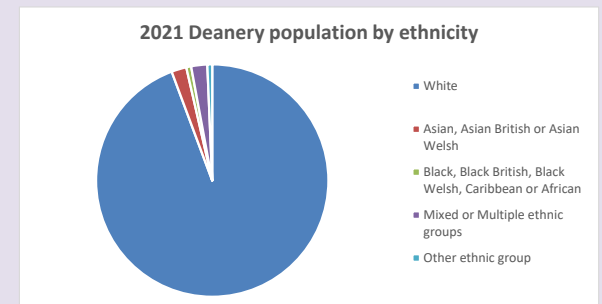

Ethnicity of those in your parish

Thoughts to ponder:

What has surprised you in these tables and charts?

Does your congregation(s) reflect the age and ethnic mix of your parish?

Where are those who have identified as Christians who do not attend your church(es)? Do you have other Christian denomination churches in your parish?

How might this influence your mission plans?

This dashboard contains figures as submitted by churches currently in the parish

Attendance statistics: taken from annual Statistics for Mission returns.

Average weekly attendance: attendance at Sunday and midweek church services & fresh expressions in October;

Every effort has been made to ensure that data are reliable. We would be pleased to be notified of any significant errors or omissions by email to parishreturns@oxford.anglican.org