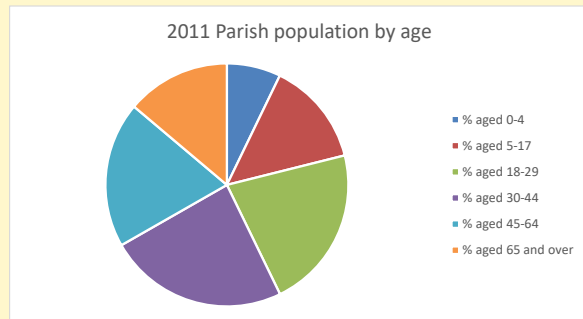

### Children and Young People

In your parish of 5226 people

7.4 % are aged 0-4

6.9 % are aged 5-9

4.6 % are aged 10-14

That is a total of 987 children and young people

In 2023 your child average weekly attendance was 4