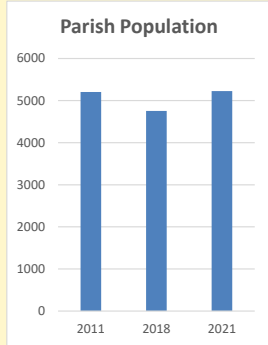

### Children and Young People

In your parish of 5226 people

7.4 % are aged 0-4

6.9 % are aged 5-9

4.6 % are aged 10-14

That is a total of 987 children and young people

In 2023 your child average weekly attendance was 4

NB different age groups: 5-17 in 2011, 5-19 in 2021

Parish code: 270101

Number of churches in parish (2022): 1

For more detailed census & deprivation info: see <http://arcg.is/1RaS4CS>  
<https://www.churchofengland.org/researchandstats>  
 and <http://www2.cuf.org.uk/poverty-england/poverty-map>