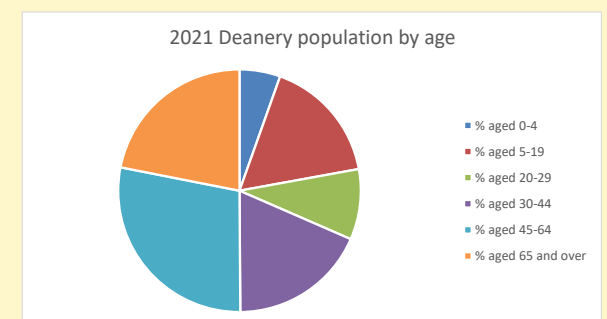

### Children and Young People

In your parish of 5226 people

7.4 % are aged 0-4

6.9 % are aged 5-9

4.6 % are aged 10-14

That is a total of 987 children and young people

In 2023 your child average weekly attendance was 4

NB different age groups: 5-17 in 2011, 5-19 in 2021

Parish code: 270101

Number of churches in parish (2022): 1

For more detailed census & deprivation info: see <http://arcg.is/1RaS4CS>  
<https://www.churchofengland.org/researchandstats>  
 and <http://www2.cuf.org.uk/poverty-england/poverty-map>