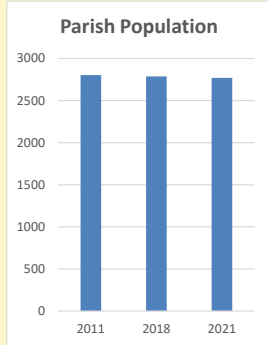

Deprivation Rank

2021 **3,103**

(1=most deprived parish in the Church of England, 12,307=least deprived)

Children and Young People

In your parish of **2770** people

5.9 % are aged 0-4

7.3 % are aged 5-9

7.3 % are aged 10-14

That is a total of **569** children and young people

In 2023 your child average weekly attendance was **2**

NB different age groups: 5-17 in 2011, 5-19 in 2021

Parish code: 270102

Number of churches in parish (2022): 1