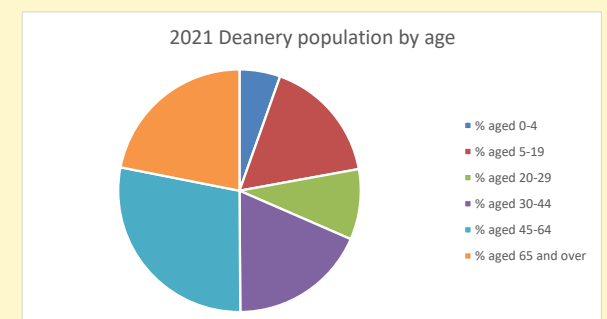

That is a total of **569** children and young people

In 2023 your child average weekly attendance was **2**

NB different age groups: 5-17 in 2011, 5-19 in 2021

Parish code: 270102

Number of churches in parish (2022): 1