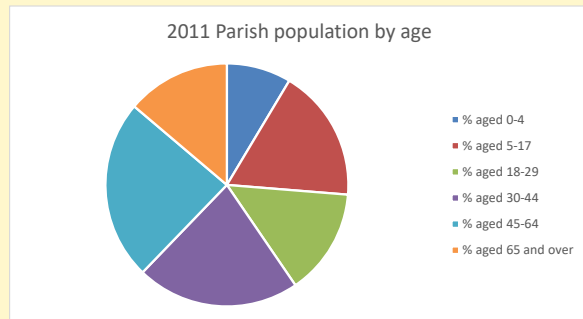

Deprivation Rank

2021 **3,103**

(1=most deprived parish in the Church of England, 12,307=least deprived)

Children and Young People

In your parish of **2770** people

5.9 % are aged 0-4

7.3 % are aged 5-9

7.3 % are aged 10-14

That is a total of **569** children and young people

In 2023 your child average weekly attendance was **2**

NB different age groups: 5-17 in 2011, 5-19 in 2021

Parish code: 270102

Number of churches in parish (2022): 1