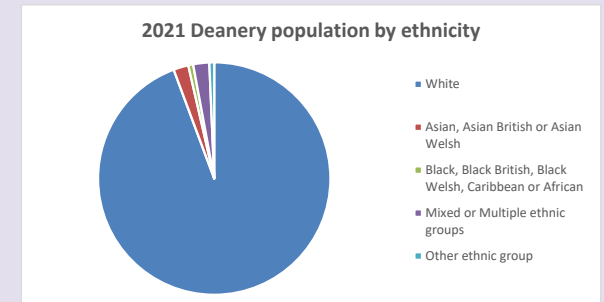

Ethnicity of those in your parish

Thoughts to ponder:

What has surprised you in these tables and charts?

Does your congregation(s) reflect the age and ethnic mix of your parish?

Where are those who have identified as Christians who do not attend your church(es)? Do you have other Christian denomination churches in your parish?

How might this influence your mission plans?

This dashboard contains figures as submitted by churches currently in the parish

Attendance statistics: taken from annual Statistics for Mission returns.

Average weekly attendance: attendance at Sunday and midweek church services & fresh expressions in October;

Every effort has been made to ensure that data are reliable. We would be pleased to be notified of any significant errors or omissions by email to parishreturns@oxford.anglican.org