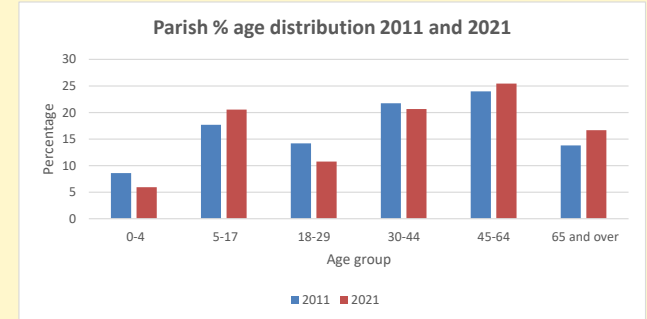

That is a total of **569** children and young people

In 2023 your child average weekly attendance was **2**

NB different age groups: 5-17 in 2011, 5-19 in 2021

Parish code: 270102

Number of churches in parish (2022): 1