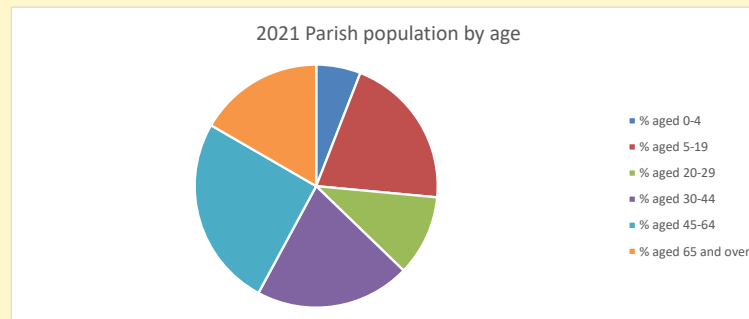

That is a total of **569** children and young people

In 2023 your child average weekly attendance was **2**

NB different age groups: 5-17 in 2011, 5-19 in 2021

Parish code: 270102

Number of churches in parish (2022): 1