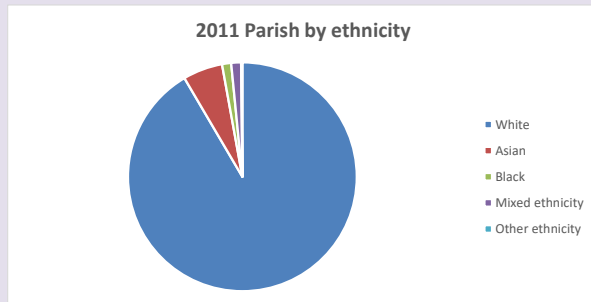

Ethnicity of those in your parish

Thoughts to ponder:

What has surprised you in these tables and charts?

Does your congregation(s) reflect the age and ethnic mix of your parish?

Where are those who have identified as Christians who do not attend your church(es)? Do you have other Christian denomination churches in your parish?

How might this influence your mission plans?

This dashboard contains figures as submitted by churches currently in the parish

Attendance statistics: taken from annual Statistics for Mission returns.

Average weekly attendance: attendance at Sunday and midweek church services & fresh expressions in October;

Every effort has been made to ensure that data are reliable. We would be pleased to be notified of any significant errors or omissions by email to parishreturns@oxford.anglican.org