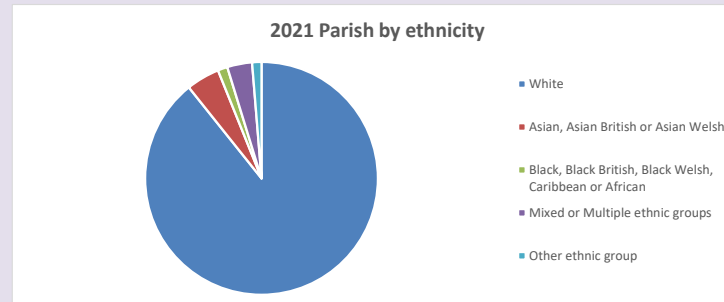

Ethnicity of those in your parish

Thoughts to ponder:

What has surprised you in these tables and charts?

Does your congregation(s) reflect the age and ethnic mix of your parish?

Where are those who have identified as Christians who do not attend your church(es)? Do you have other Christian denomination churches in your parish?

How might this influence your mission plans?

This dashboard contains figures as submitted by churches currently in the parish

Attendance statistics: taken from annual Statistics for Mission returns.

Average weekly attendance: attendance at Sunday and midweek church services & fresh expressions in October;

Every effort has been made to ensure that data are reliable. We would be pleased to be notified of any significant errors or omissions by email to parishreturns@oxford.anglican.org