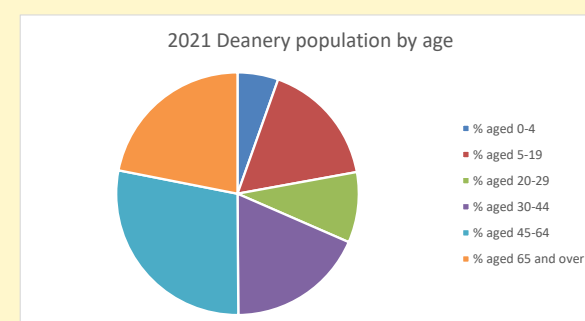

That is a total of **93** children and young people

In 2023 your child average weekly attendance was **1**

NB different age groups: 5-17 in 2011, 5-19 in 2021

Parish code: 270106

Number of churches in parish (2022): 1