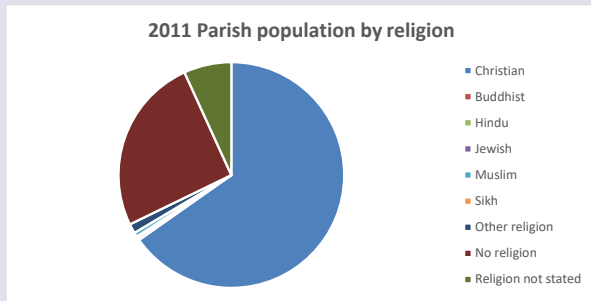

Religion of those in your parish

Your parish population in 2021 was 503

In 2021 **60.0%** said they are Christian. That is **302 people.** In your parish your average weekly attendance is **19**