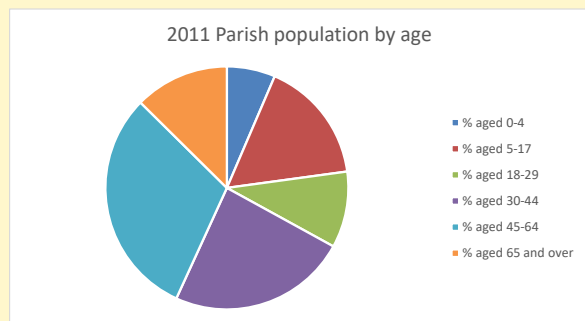

Deprivation Rank

2021 **9,446**

(1=most deprived parish in the Church of England, 12,307=least deprived)

Children and Young People

In your parish of **503** people

7.7 % are aged 0-4

3.6 % are aged 5-9

7.1 % are aged 10-14

That is a total of **93** children and young people

In 2023 your child average weekly attendance was **1**

NB different age groups: 5-17 in 2011, 5-19 in 2021

Parish code: 270106

Number of churches in parish (2022): 1