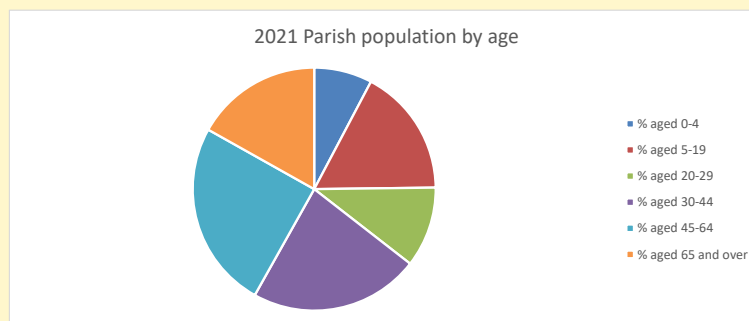

That is a total of **93** children and young people

In 2023 your child average weekly attendance was **1**

NB different age groups: 5-17 in 2011, 5-19 in 2021

Parish code: 270106

Number of churches in parish (2022): 1