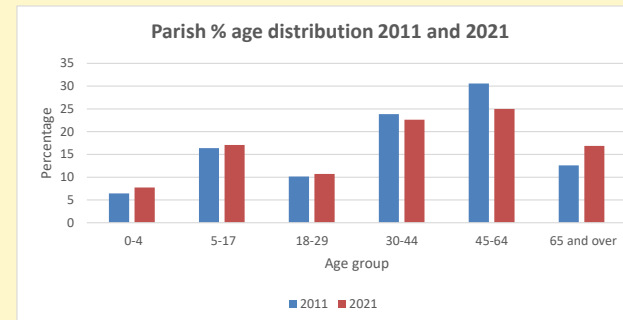

That is a total of **93** children and young people

In 2023 your child average weekly attendance was **1**

NB different age groups: 5-17 in 2011, 5-19 in 2021

Parish code: 270106

Number of churches in parish (2022): 1