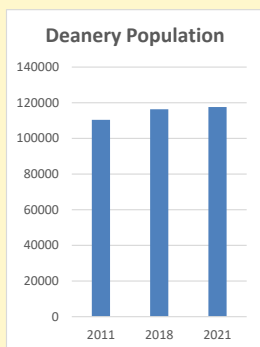

Deprivation Rank

2021 **9,446**

(1=most deprived parish in the Church of England, 12,307=least deprived)

Children and Young People

In your parish of **503** people

7.7 % are aged 0-4

3.6 % are aged 5-9

7.1 % are aged 10-14

That is a total of **93** children and young people

In 2023 your child average weekly attendance was **1**

NB different age groups: 5-17 in 2011, 5-19 in 2021

Parish code: 270106

Number of churches in parish (2022): 1