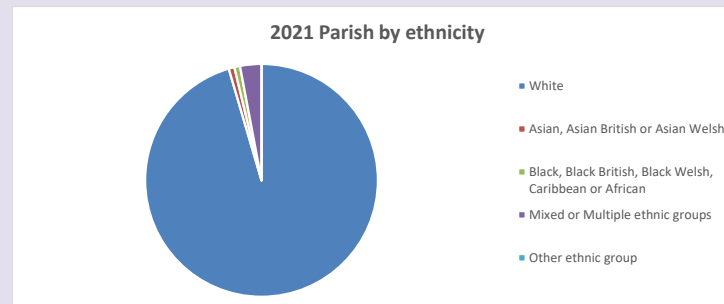

Ethnicity of those in your parish

Thoughts to ponder:

What has surprised you in these tables and charts?

Does your congregation(s) reflect the age and ethnic mix of your parish?

Where are those who have identified as Christians who do not attend your church(es)? Do you have other Christian denomination churches in your parish?

How might this influence your mission plans?

This dashboard contains figures as submitted by churches currently in the parish

Attendance statistics: taken from annual Statistics for Mission returns.

Average weekly attendance: attendance at Sunday and midweek church services & fresh expressions in October;

Every effort has been made to ensure that data are reliable. We would be pleased to be notified of any significant errors or omissions by email to parishreturns@oxford.anglican.org