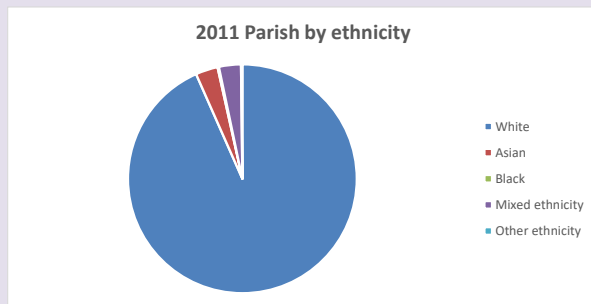

Ethnicity of those in your parish

Thoughts to ponder:

What has surprised you in these tables and charts?

Does your congregation(s) reflect the age and ethnic mix of your parish?

Where are those who have identified as Christians who do not attend your church(es)? Do you have other Christian denomination churches in your parish?

How might this influence your mission plans?

This dashboard contains figures as submitted by churches currently in the parish

Attendance statistics: taken from annual Statistics for Mission returns.

Average weekly attendance: attendance at Sunday and midweek church services & fresh expressions in October;

Every effort has been made to ensure that data are reliable. We would be pleased to be notified of any significant errors or omissions by email to parishreturns@oxford.anglican.org