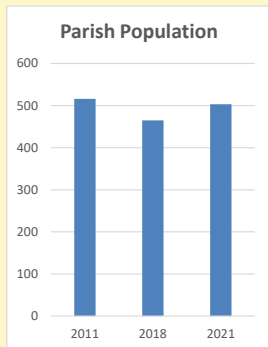

Deprivation Rank

2021 **9,446**

(1=most deprived parish in the Church of England, 12,307=least deprived)

Children and Young People

In your parish of **503** people

7.7 % are aged 0-4

3.6 % are aged 5-9

7.1 % are aged 10-14

That is a total of **93** children and young people

In 2023 your child average weekly attendance was **1**

NB different age groups: 5-17 in 2011, 5-19 in 2021

Parish code: 270106

Number of churches in parish (2022): 1