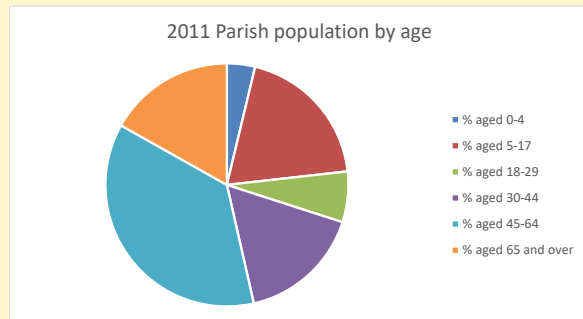

Deprivation Rank

2021 10,190

(1=most deprived parish in the Church of England, 12,307=least deprived)

Children and Young People

In your parish of 257 people

6.8 % are aged 0-4

3.5 % are aged 5-9

2.7 % are aged 10-14

That is a total of 34 children and young people

In 2023 your child average weekly attendance was 2

NB different age groups: 5-17 in 2011, 5-19 in 2021

Parish code: 270109

Number of churches in parish (2022): 1