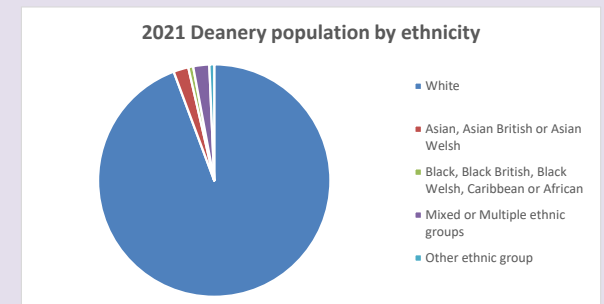

Ethnicity of those in your parish

Thoughts to ponder:

What has surprised you in these tables and charts?

Does your congregation(s) reflect the age and ethnic mix of your parish?

Where are those who have identified as Christians who do not attend your church(es)? Do you have other Christian denomination churches in your parish?

How might this influence your mission plans?

This dashboard contains figures as submitted by churches currently in the parish

Attendance statistics: taken from annual Statistics for Mission returns.

Average weekly attendance: attendance at Sunday and midweek church services & fresh expressions in October;

Every effort has been made to ensure that data are reliable. We would be pleased to be notified of any significant errors or omissions by email to parishreturns@oxford.anglican.org