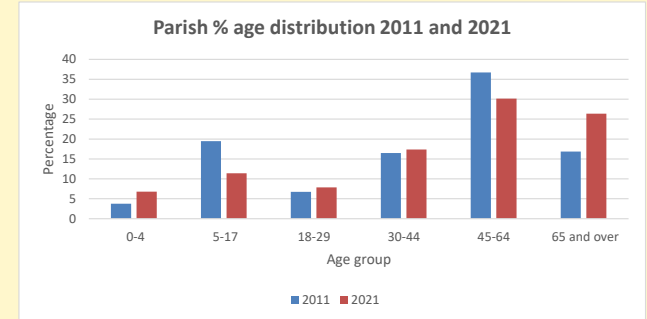

That is a total of 34 children and young people

In 2023 your child average weekly attendance was 2

NB different age groups: 5-17 in 2011, 5-19 in 2021

Parish code: 270109

Number of churches in parish (2022): 1