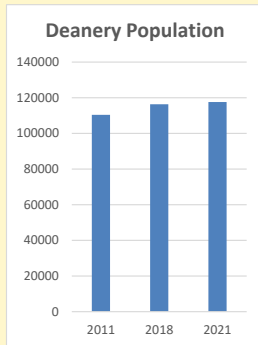

Deprivation Rank

2021 10,190

(1=most deprived parish in the Church of England, 12,307=least deprived)

Children and Young People

In your parish of 257 people

6.8 % are aged 0-4

3.5 % are aged 5-9

2.7 % are aged 10-14

That is a total of 34 children and young people

In 2023 your child average weekly attendance was 2

NB different age groups: 5-17 in 2011, 5-19 in 2021

Parish code: 270109

Number of churches in parish (2022): 1