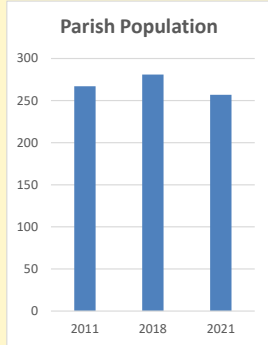

Deprivation Rank

2021 10,190

(1=most deprived parish in the Church of England, 12,307=least deprived)

Children and Young People

In your parish of 257 people

6.8 % are aged 0-4

3.5 % are aged 5-9

2.7 % are aged 10-14

That is a total of 34 children and young people

In 2023 your child average weekly attendance was 2

NB different age groups: 5-17 in 2011, 5-19 in 2021

Parish code: 270109

Number of churches in parish (2022): 1