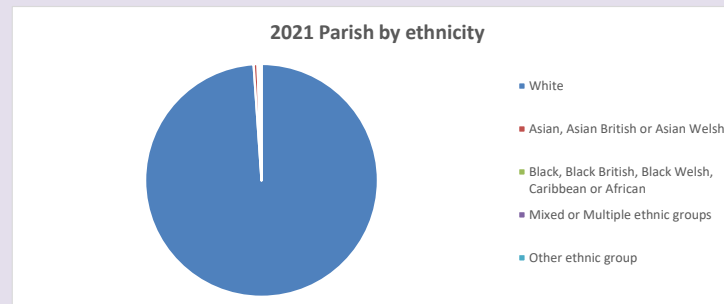

Ethnicity of those in your parish

Thoughts to ponder:

What has surprised you in these tables and charts?

Does your congregation(s) reflect the age and ethnic mix of your parish?

Where are those who have identified as Christians who do not attend your church(es)? Do you have other Christian denomination churches in your parish?

How might this influence your mission plans?

This dashboard contains figures as submitted by churches currently in the parish

Attendance statistics: taken from annual Statistics for Mission returns.

Average weekly attendance: attendance at Sunday and midweek church services & fresh expressions in October;

Every effort has been made to ensure that data are reliable. We would be pleased to be notified of any significant errors or omissions by email to parishreturns@oxford.anglican.org