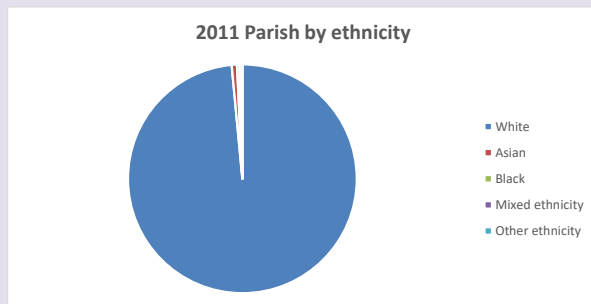

Ethnicity of those in your parish

Thoughts to ponder:

What has surprised you in these tables and charts?

Does your congregation(s) reflect the age and ethnic mix of your parish?

Where are those who have identified as Christians who do not attend your church(es)? Do you have other Christian denomination churches in your parish?

How might this influence your mission plans?

This dashboard contains figures as submitted by churches currently in the parish

Attendance statistics: taken from annual Statistics for Mission returns.

Average weekly attendance: attendance at Sunday and midweek church services & fresh expressions in October;

Every effort has been made to ensure that data are reliable. We would be pleased to be notified of any significant errors or omissions by email to parishreturns@oxford.anglican.org