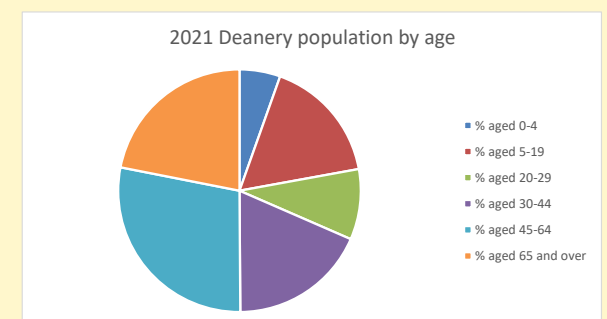

That is a total of 34 children and young people

In 2023 your child average weekly attendance was 2

NB different age groups: 5-17 in 2011, 5-19 in 2021

Parish code: 270109

Number of churches in parish (2022): 1