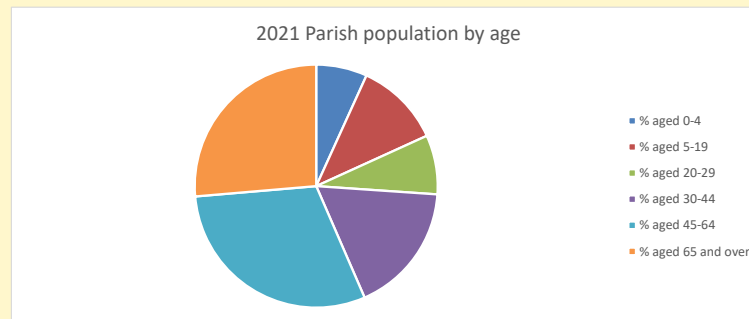

That is a total of 34 children and young people

In 2023 your child average weekly attendance was 2

NB different age groups: 5-17 in 2011, 5-19 in 2021

Parish code: 270109

Number of churches in parish (2022): 1