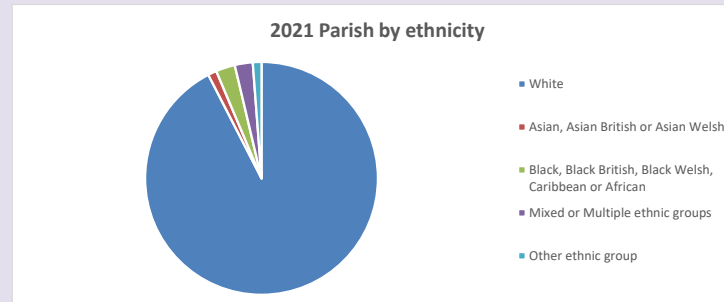

Ethnicity of those in your parish

Thoughts to ponder:

What has surprised you in these tables and charts?

Does your congregation(s) reflect the age and ethnic mix of your parish?

Where are those who have identified as Christians who do not attend your church(es)? Do you have other Christian denomination churches in your parish?

How might this influence your mission plans?

This dashboard contains figures as submitted by churches currently in the parish

Attendance statistics: taken from annual Statistics for Mission returns.

Average weekly attendance: attendance at Sunday and midweek church services & fresh expressions in October;

Every effort has been made to ensure that data are reliable. We would be pleased to be notified of any significant errors or omissions by email to parishreturns@oxford.anglican.org