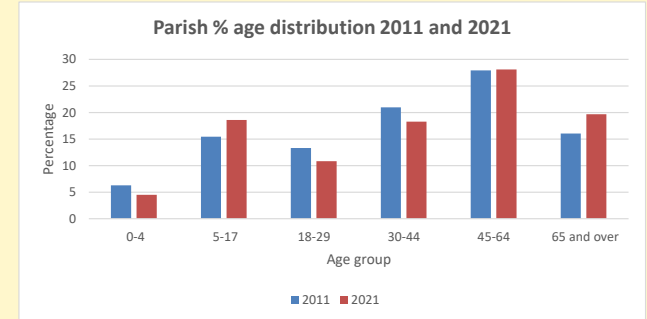

That is a total of **89**
 children and young people

In 2023 your child average
 weekly attendance was **1**

NB different age groups: 5-17 in 2011, 5-19 in 2021

Parish code: 270111

Number of churches in parish (2022): 1