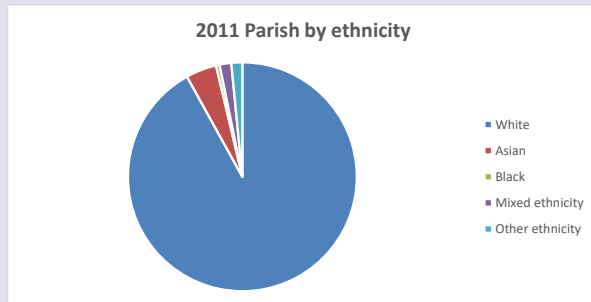

Ethnicity of those in your parish

Thoughts to ponder:

What has surprised you in these tables and charts?

Does your congregation(s) reflect the age and ethnic mix of your parish?

Where are those who have identified as Christians who do not attend your church(es)? Do you have other Christian denomination churches in your parish?

How might this influence your mission plans?

This dashboard contains figures as submitted by churches currently in the parish

Attendance statistics: taken from annual Statistics for Mission returns.

Average weekly attendance: attendance at Sunday and midweek church services & fresh expressions in October;

Every effort has been made to ensure that data are reliable. We would be pleased to be notified of any significant errors or omissions by email to parishreturns@oxford.anglican.org