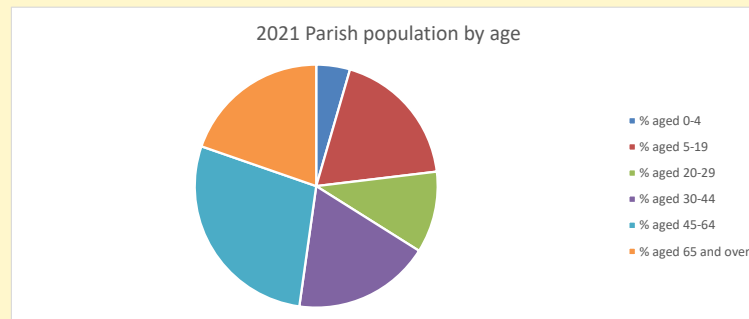

That is a total of **89**
 children and young people

In 2023 your child average
 weekly attendance was **1**

NB different age groups: 5-17 in 2011, 5-19 in 2021

Parish code: 270111

Number of churches in parish (2022): 1