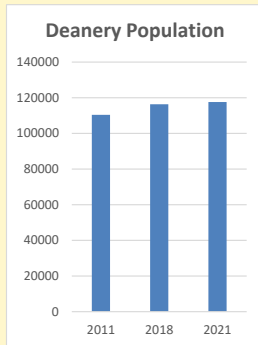

Deprivation Rank

2021 **9,187**

(1=most deprived parish in the Church of England, 12,307=least deprived)

Children and Young People

In your parish of **525** people
 4.5 % are aged 0-4
 4.9 % are aged 5-9
 7.6 % are aged 10-14

That is a total of **89**
 children and young people

In 2023 your child average
 weekly attendance was **1**

NB different age groups: 5-17 in 2011, 5-19 in 2021

Parish code: 270111

Number of churches in parish (2022): 1