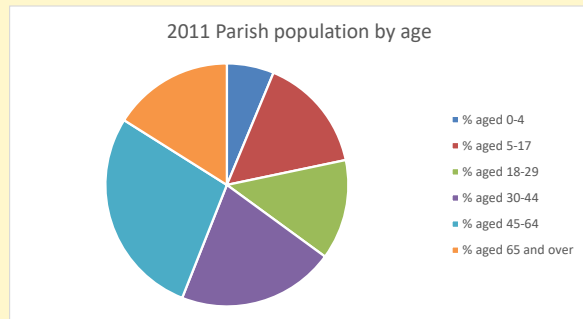

Deprivation Rank

2021 **9,187**

(1=most deprived parish in the Church of England, 12,307=least deprived)

Children and Young People

In your parish of **525** people
 4.5 % are aged 0-4
 4.9 % are aged 5-9
 7.6 % are aged 10-14

That is a total of **89**
 children and young people

In 2023 your child average
 weekly attendance was **1**

NB different age groups: 5-17 in 2011, 5-19 in 2021

Parish code: 270111

Number of churches in parish (2022): 1