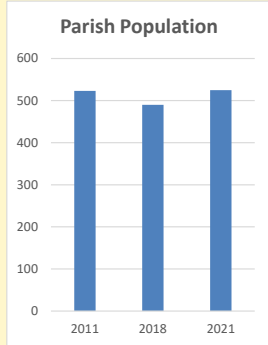

Deprivation Rank

2021 **9,187**

(1=most deprived parish in the Church of England, 12,307=least deprived)

Children and Young People

In your parish of **525** people
 4.5 % are aged 0-4
 4.9 % are aged 5-9
 7.6 % are aged 10-14

That is a total of **89**
 children and young people

In 2023 your child average
 weekly attendance was **1**

NB different age groups: 5-17 in 2011, 5-19 in 2021

Parish code: 270111

Number of churches in parish (2022): 1