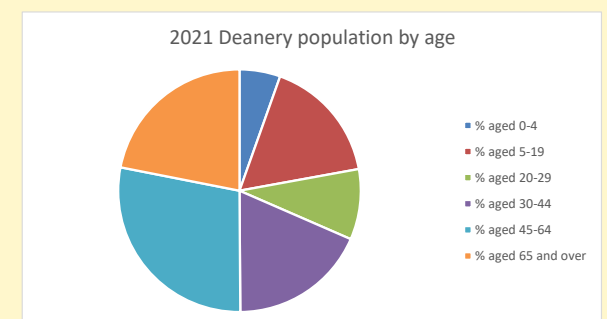

That is a total of **89**
 children and young people

In 2023 your child average
 weekly attendance was **1**

NB different age groups: 5-17 in 2011, 5-19 in 2021

Parish code: 270111

Number of churches in parish (2022): 1