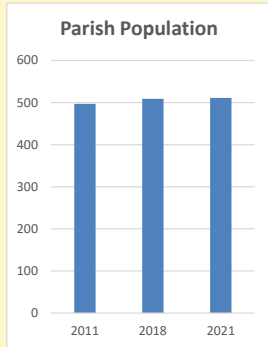

Deprivation Rank

2021 **6,771**

(1=most deprived parish in the Church of England, 12,307=least deprived)

Children and Young People

In your parish of **511** people

7.7 % are aged 0-4

5.4 % are aged 5-9

5.3 % are aged 10-14

That is a total of **94** children and young people

In 2023 your child average weekly attendance was **8**

NB different age groups: 5-17 in 2011, 5-19 in 2021

Parish code: 270113

Number of churches in parish (2022): 1