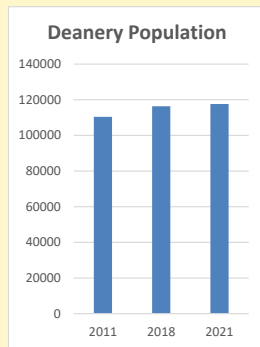

Deprivation Rank

2021 **6,771**

(1=most deprived parish in the Church of England, 12,307=least deprived)

Children and Young People

In your parish of **511** people

7.7 % are aged 0-4

5.4 % are aged 5-9

5.3 % are aged 10-14

That is a total of **94** children and young people

In 2023 your child average weekly attendance was **8**

NB different age groups: 5-17 in 2011, 5-19 in 2021

Parish code: 270113

Number of churches in parish (2022): 1