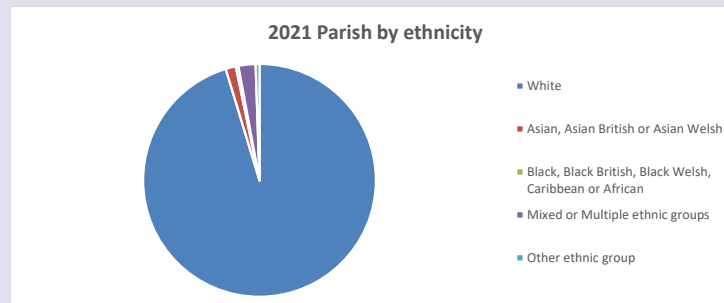

Ethnicity of those in your parish

Thoughts to ponder:

What has surprised you in these tables and charts?

Does your congregation(s) reflect the age and ethnic mix of your parish?

Where are those who have identified as Christians who do not attend your church(es)? Do you have other Christian denomination churches in your parish?

How might this influence your mission plans?

This dashboard contains figures as submitted by churches currently in the parish

Attendance statistics: taken from annual Statistics for Mission returns.

Average weekly attendance: attendance at Sunday and midweek church services & fresh expressions in October;

Every effort has been made to ensure that data are reliable. We would be pleased to be notified of any significant errors or omissions by email to parishreturns@oxford.anglican.org