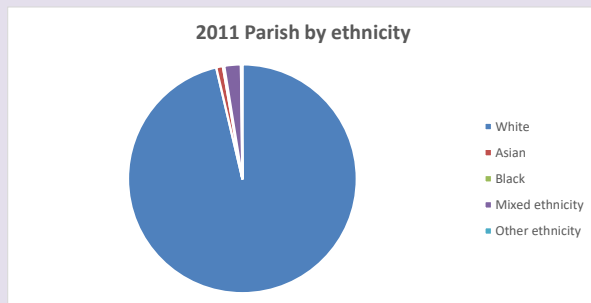

In 2021 56.8% said they are Christian. That is 290 people. In your parish your average weekly attendance is 30

Ethnicity of those in your parish

Thoughts to ponder:

What has surprised you in these tables and charts?