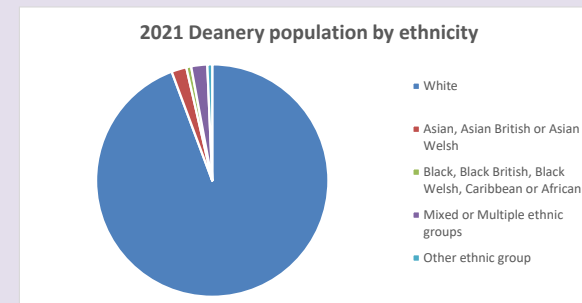

Ethnicity of those in your parish

Thoughts to ponder:

What has surprised you in these tables and charts?

Does your congregation(s) reflect the age and ethnic mix of your parish?

Where are those who have identified as Christians who do not attend your church(es)? Do you have other Christian denomination churches in your parish?

How might this influence your mission plans?

This dashboard contains figures as submitted by churches currently in the parish

Attendance statistics: taken from annual Statistics for Mission returns.

Average weekly attendance: attendance at Sunday and midweek church services & fresh expressions in October;

Every effort has been made to ensure that data are reliable. We would be pleased to be notified of any significant errors or omissions by email to parishreturns@oxford.anglican.org