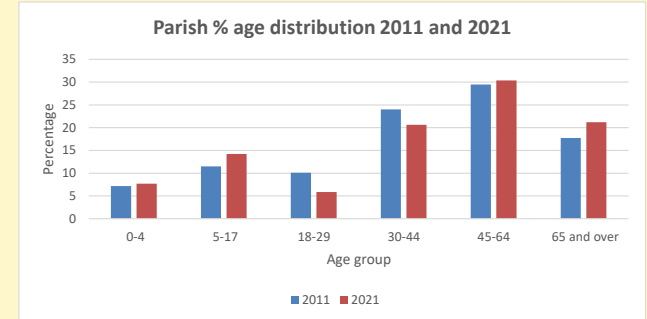

That is a total of **94** children and young people

In 2023 your child average weekly attendance was **8**

NB different age groups: 5-17 in 2011, 5-19 in 2021

Parish code: 270113

Number of churches in parish (2022): 1