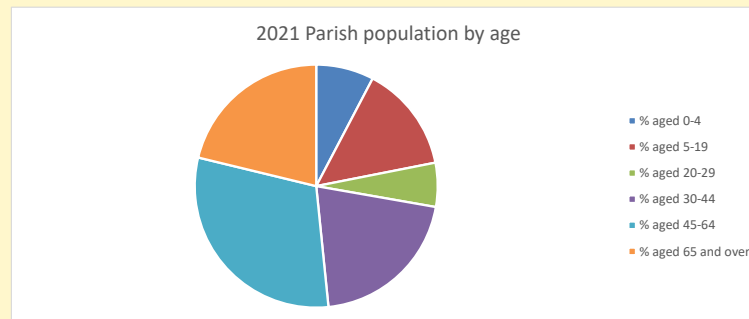

That is a total of **94** children and young people

In 2023 your child average weekly attendance was **8**

NB different age groups: 5-17 in 2011, 5-19 in 2021

Parish code: 270113

Number of churches in parish (2022): 1