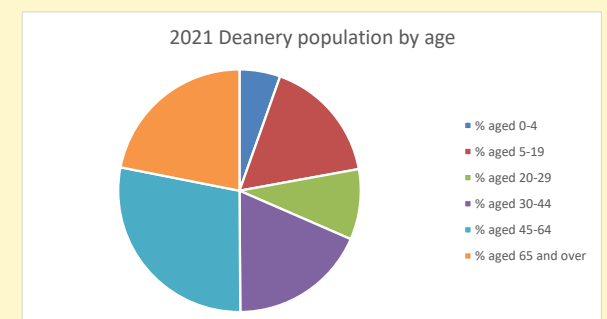

That is a total of **94** children and young people

In 2023 your child average weekly attendance was **8**

NB different age groups: 5-17 in 2011, 5-19 in 2021

Parish code: 270113

Number of churches in parish (2022): 1