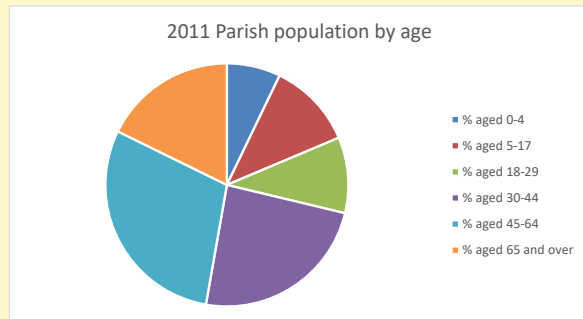

Deprivation Rank

2021 **6,771**

(1=most deprived parish in the Church of England, 12,307=least deprived)

Children and Young People

In your parish of **511** people

7.7 % are aged 0-4

5.4 % are aged 5-9

5.3 % are aged 10-14

That is a total of **94** children and young people

In 2023 your child average weekly attendance was **8**

NB different age groups: 5-17 in 2011, 5-19 in 2021

Parish code: 270113

Number of churches in parish (2022): 1