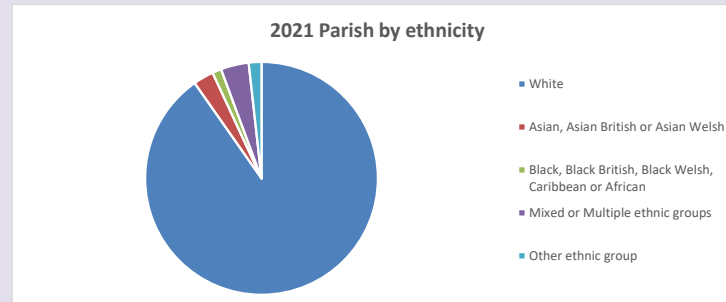

Ethnicity of those in your parish

Thoughts to ponder:

What has surprised you in these tables and charts?

Does your congregation(s) reflect the age and ethnic mix of your parish?

Where are those who have identified as Christians who do not attend your church(es)? Do you have other Christian denomination churches in your parish?

How might this influence your mission plans?

This dashboard contains figures as submitted by churches currently in the parish

Attendance statistics: taken from annual Statistics for Mission returns.

Average weekly attendance: attendance at Sunday and midweek church services & fresh expressions in October;

Every effort has been made to ensure that data are reliable. We would be pleased to be notified of any significant errors or omissions by email to parishreturns@oxford.anglican.org