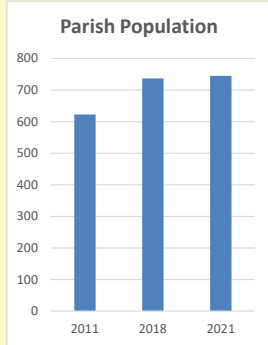

### Children and Young People

In your parish of **745** people  
 4.0 % are aged 0-4  
 5.1 % are aged 5-9  
 5.0 % are aged 10-14

That is a total of **105**  
 children and young people

In 2023 your child average  
 weekly attendance was **0**