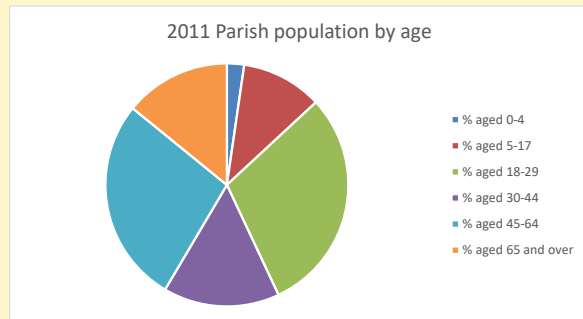

### Children and Young People

In your parish of **745** people  
 4.0 % are aged 0-4  
 5.1 % are aged 5-9  
 5.0 % are aged 10-14

That is a total of **105**  
 children and young people

In 2023 your child average  
 weekly attendance was **0**