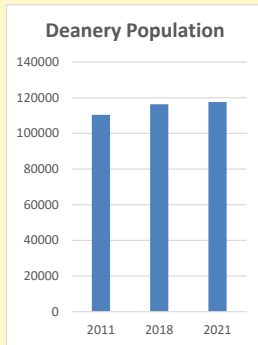

### Children and Young People

In your parish of **745** people  
 4.0 % are aged 0-4  
 5.1 % are aged 5-9  
 5.0 % are aged 10-14

That is a total of **105**  
 children and young people

In 2023 your child average  
 weekly attendance was **0**