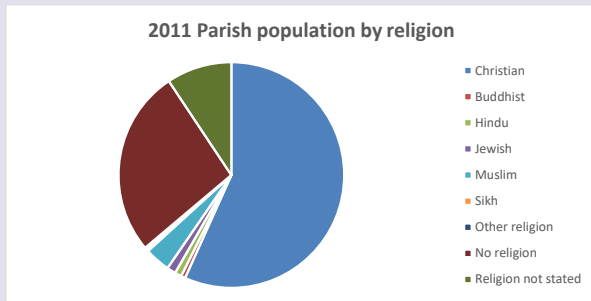

Religion of those in your parish

Your parish population in 2021 was 745

In 2021 **45.3%** said they are Christian. That is **338** people. In your parish your average weekly attendance is **0**