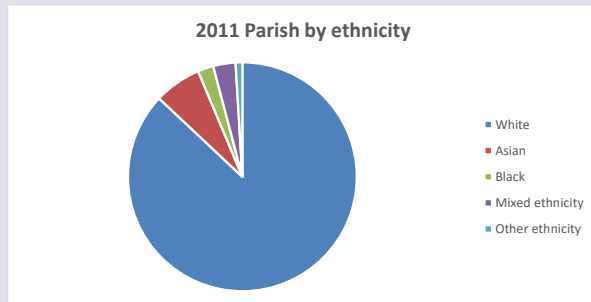

Ethnicity of those in your parish

Thoughts to ponder:

What has surprised you in these tables and charts?

Does your congregation(s) reflect the age and ethnic mix of your parish?

Where are those who have identified as Christians who do not attend your church(es)? Do you have other Christian denomination churches in your parish?

How might this influence your mission plans?

This dashboard contains figures as submitted by churches currently in the parish

Attendance statistics: taken from annual Statistics for Mission returns.

Average weekly attendance: attendance at Sunday and midweek church services & fresh expressions in October;

Every effort has been made to ensure that data are reliable. We would be pleased to be notified of any significant errors or omissions by email to parishreturns@oxford.anglican.org