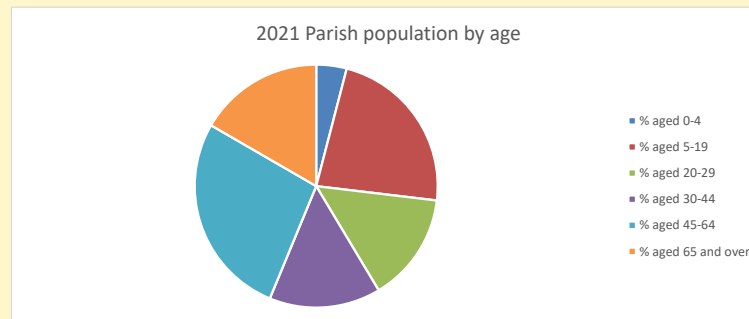

### Children and Young People

In your parish of **745** people  
 4.0 % are aged 0-4  
 5.1 % are aged 5-9  
 5.0 % are aged 10-14

That is a total of **105**  
 children and young people

In 2023 your child average  
 weekly attendance was **0**