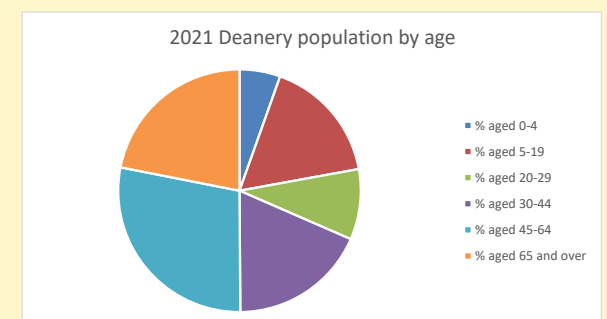

### Children and Young People

In your parish of **745** people  
 4.0 % are aged 0-4  
 5.1 % are aged 5-9  
 5.0 % are aged 10-14

That is a total of **105**  
 children and young people

In 2023 your child average  
 weekly attendance was **0**