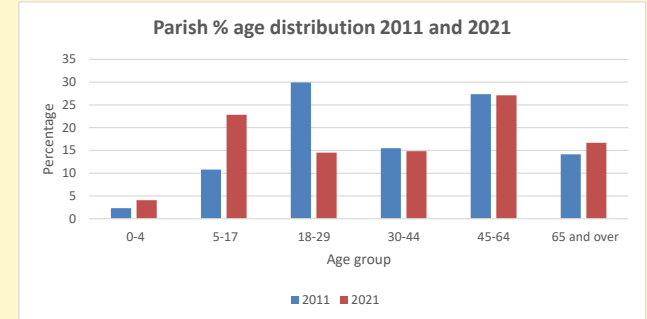

### Children and Young People

In your parish of **745** people  
 4.0 % are aged 0-4  
 5.1 % are aged 5-9  
 5.0 % are aged 10-14

That is a total of **105**  
 children and young people

In 2023 your child average  
 weekly attendance was **0**