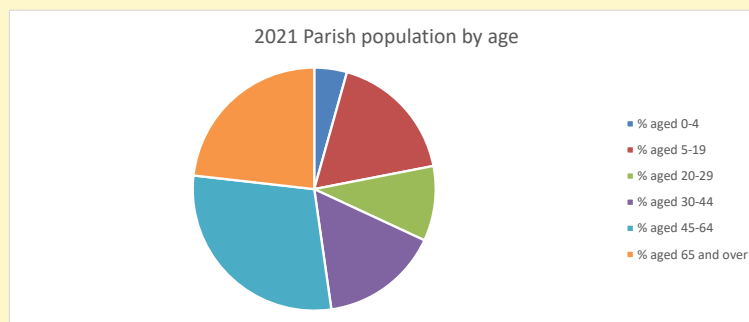

Deprivation Rank

2021 **4,886**

(1=most deprived parish in the Church of England, 12,307=least deprived)

Children and Young People

In your parish of **809** people

4.3 % are aged 0-4

6.4 % are aged 5-9

6.5 % are aged 10-14

That is a total of **140** children and young people

In 2023 your child average weekly attendance was **1**

NB different age groups: 5-17 in 2011, 5-19 in 2021

Parish code: 270119

Number of churches in parish (2022): 1