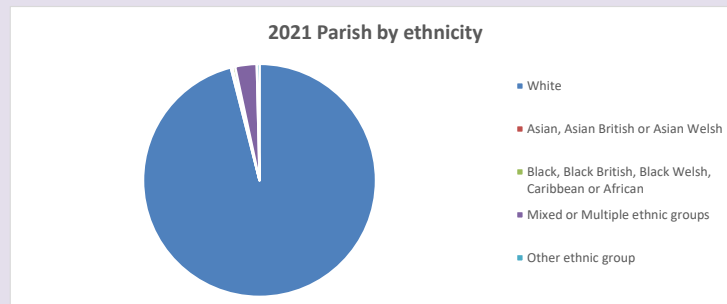

Ethnicity of those in your parish

Thoughts to ponder:

What has surprised you in these tables and charts?

Does your congregation(s) reflect the age and ethnic mix of your parish?

Where are those who have identified as Christians who do not attend your church(es)? Do you have other Christian denomination churches in your parish?

How might this influence your mission plans?

This dashboard contains figures as submitted by churches currently in the parish

Attendance statistics: taken from annual Statistics for Mission returns.

Average weekly attendance: attendance at Sunday and midweek church services & fresh expressions in October;

Every effort has been made to ensure that data are reliable. We would be pleased to be notified of any significant errors or omissions by email to parishreturns@oxford.anglican.org