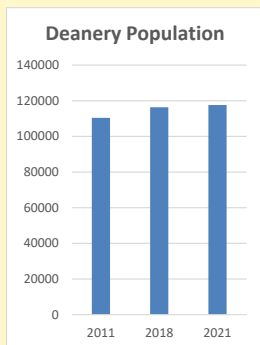

Census Dashboard for the parish of Great Milton in the Deanery of ASTON & CUDDSDON

Parish population, Census and deprivation summary

Population of parish and deanery

2011, 2018 and 2021

	Parish	Deanery
2011	795	110456
2018	832	116327
2021	809	117,603

Deprivation Rank

2021 **4,886**

(1=most deprived parish in the Church of England, 12,307=least deprived)

Children and Young People

In your parish of **809** people

4.3 % are aged 0-4

6.4 % are aged 5-9

6.5 % are aged 10-14

That is a total of **140** children and young people

In 2023 your child average weekly attendance was **1**

NB different age groups: 5-17 in 2011, 5-19 in 2021

Parish code: 270119

Number of churches in parish (2022): 1