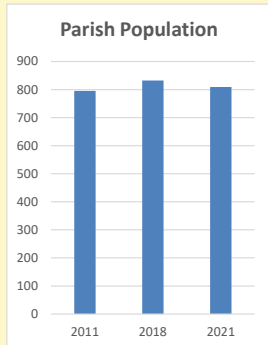

Deprivation Rank

2021 **4,886**

(1=most deprived parish in the Church of England, 12,307=least deprived)

Children and Young People

In your parish of **809** people

4.3 % are aged 0-4

6.4 % are aged 5-9

6.5 % are aged 10-14

That is a total of **140** children and young people

In 2023 your child average weekly attendance was **1**

NB different age groups: 5-17 in 2011, 5-19 in 2021

Parish code: 270119

Number of churches in parish (2022): 1