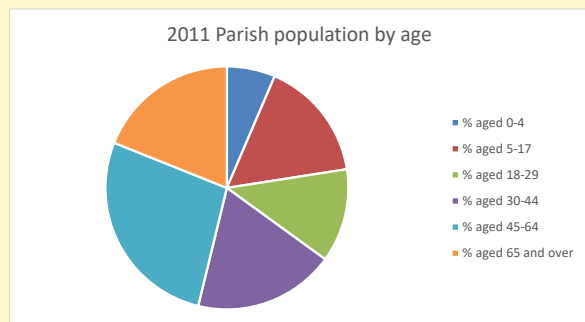

Deprivation Rank

2021 **4,886**

(1=most deprived parish in the Church of England, 12,307=least deprived)

Children and Young People

In your parish of **809** people

4.3 % are aged 0-4

6.4 % are aged 5-9

6.5 % are aged 10-14

That is a total of **140** children and young people

In 2023 your child average weekly attendance was **1**

NB different age groups: 5-17 in 2011, 5-19 in 2021

Parish code: 270119

Number of churches in parish (2022): 1