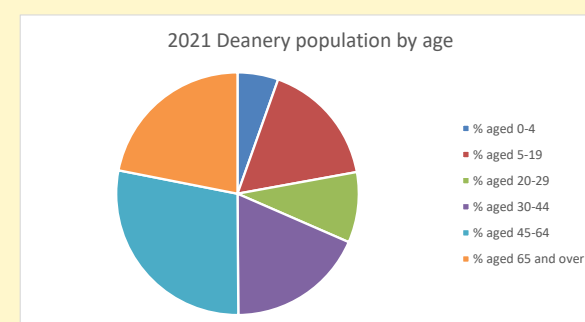

That is a total of **140** children and young people

In 2023 your child average weekly attendance was **1**

NB different age groups: 5-17 in 2011, 5-19 in 2021

Parish code: 270119

Number of churches in parish (2022): 1