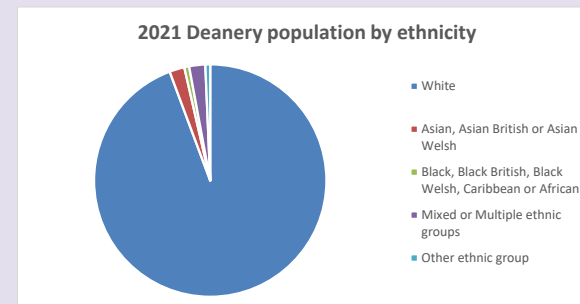

Ethnicity of those in your parish

Thoughts to ponder:

What has surprised you in these tables and charts?

Does your congregation(s) reflect the age and ethnic mix of your parish?

Where are those who have identified as Christians who do not attend your church(es)? Do you have other Christian denomination churches in your parish?

How might this influence your mission plans?

This dashboard contains figures as submitted by churches currently in the parish

Attendance statistics: taken from annual Statistics for Mission returns.

Average weekly attendance: attendance at Sunday and midweek church services & fresh expressions in October;

Every effort has been made to ensure that data are reliable. We would be pleased to be notified of any significant errors or omissions by email to parishreturns@oxford.anglican.org