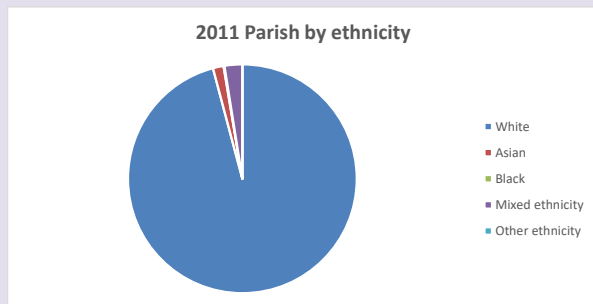

Ethnicity of those in your parish

Thoughts to ponder:

What has surprised you in these tables and charts?

Does your congregation(s) reflect the age and ethnic mix of your parish?

Where are those who have identified as Christians who do not attend your church(es)? Do you have other Christian denomination churches in your parish?

How might this influence your mission plans?

This dashboard contains figures as submitted by churches currently in the parish

Attendance statistics: taken from annual Statistics for Mission returns.

Average weekly attendance: attendance at Sunday and midweek church services & fresh expressions in October;

Every effort has been made to ensure that data are reliable. We would be pleased to be notified of any significant errors or omissions by email to parishreturns@oxford.anglican.org