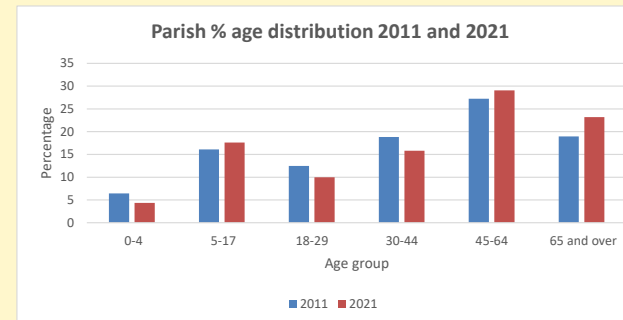

That is a total of **140** children and young people

In 2023 your child average weekly attendance was **1**

NB different age groups: 5-17 in 2011, 5-19 in 2021

Parish code: 270119

Number of churches in parish (2022): 1