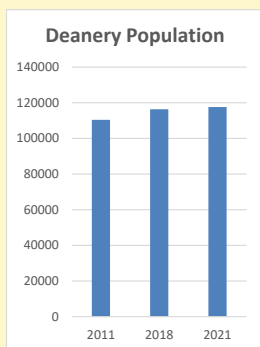

### Children and Young People

In your parish of **535** people

6.0 % are aged 0-4

6.9 % are aged 5-9

4.8 % are aged 10-14

That is a total of **94** children and young people

In 2023 your child average weekly attendance was **3**

NB different age groups: 5-17 in 2011, 5-19 in 2021

Parish code: 270120

Number of churches in parish (2022): 1

For more detailed census & deprivation info: see <http://arcg.is/1RaS4CS>  
<https://www.churchofengland.org/researchandstats>  
 and <http://www2.cuf.org.uk/poverty-england/poverty-map>