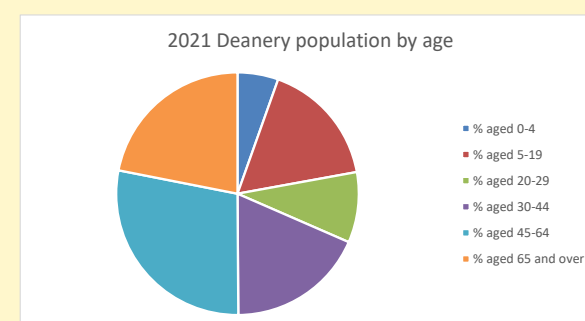

### Children and Young People

In your parish of **535** people

6.0 % are aged 0-4

6.9 % are aged 5-9

4.8 % are aged 10-14

That is a total of **94** children and young people

In 2023 your child average weekly attendance was **3**