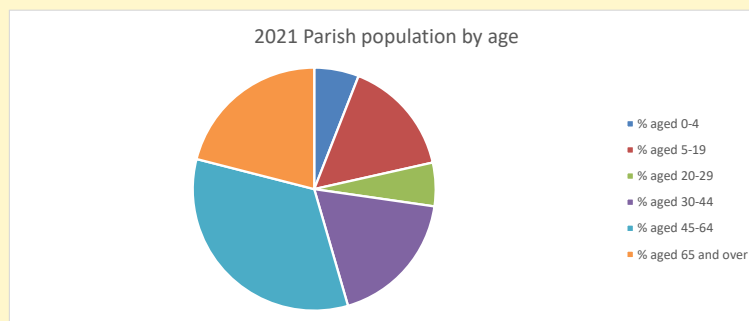

### Children and Young People

In your parish of **535** people

6.0 % are aged 0-4

6.9 % are aged 5-9

4.8 % are aged 10-14

That is a total of **94** children and young people

In 2023 your child average weekly attendance was **3**

NB different age groups: 5-17 in 2011, 5-19 in 2021

Parish code: 270120

Number of churches in parish (2022): 1

For more detailed census & deprivation info: see <http://arcg.is/1RaS4CS>  
<https://www.churchofengland.org/researchandstats>  
 and <http://www2.cuf.org.uk/poverty-england/poverty-map>