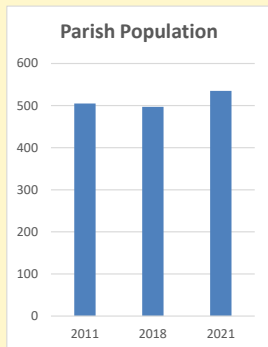

### Children and Young People

In your parish of **535** people

6.0 % are aged 0-4

6.9 % are aged 5-9

4.8 % are aged 10-14

That is a total of **94** children and young people

In 2023 your child average weekly attendance was **3**

NB different age groups: 5-17 in 2011, 5-19 in 2021

Parish code: 270120

Number of churches in parish (2022): 1

For more detailed census & deprivation info: see <http://arcg.is/1RaS4CS>  
<https://www.churchofengland.org/researchandstats>  
 and <http://www2.cuf.org.uk/poverty-england/poverty-map>