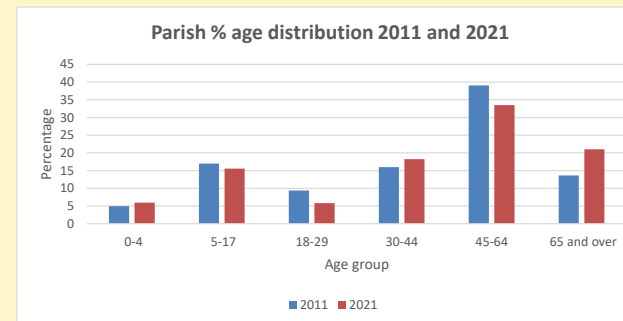

### Children and Young People

In your parish of **535** people

6.0 % are aged 0-4

6.9 % are aged 5-9

4.8 % are aged 10-14

That is a total of **94** children and young people

In 2023 your child average weekly attendance was **3**