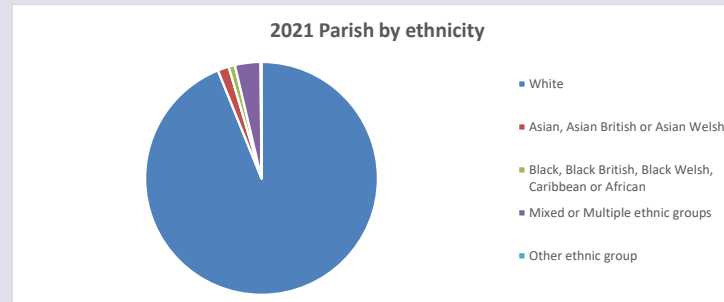

Ethnicity of those in your parish

Thoughts to ponder:

What has surprised you in these tables and charts?

Does your congregation(s) reflect the age and ethnic mix of your parish?

Where are those who have identified as Christians who do not attend your church(es)? Do you have other Christian denomination churches in your parish?

How might this influence your mission plans?

This dashboard contains figures as submitted by churches currently in the parish

Attendance statistics: taken from annual Statistics for Mission returns.

Average weekly attendance: attendance at Sunday and midweek church services & fresh expressions in October;

Every effort has been made to ensure that data are reliable. We would be pleased to be notified of any significant errors or omissions by email to parishreturns@oxford.anglican.org