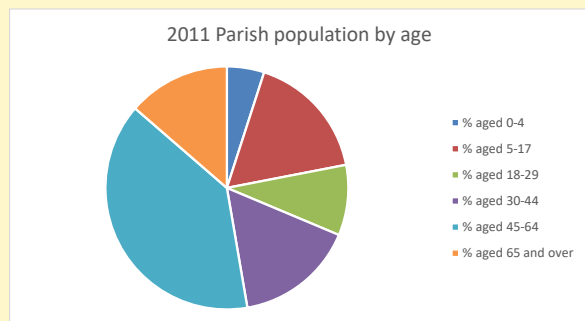

### Children and Young People

In your parish of **535** people

6.0 % are aged 0-4

6.9 % are aged 5-9

4.8 % are aged 10-14

That is a total of **94** children and young people

In 2023 your child average weekly attendance was **3**