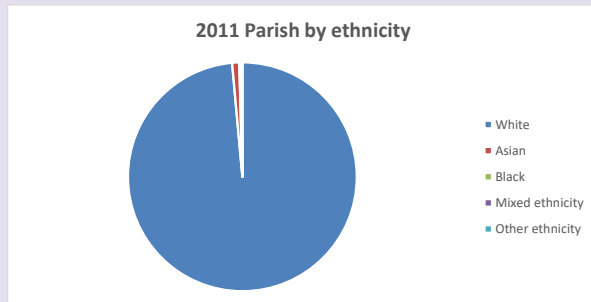

Ethnicity of those in your parish

Thoughts to ponder:

What has surprised you in these tables and charts?

Does your congregation(s) reflect the age and ethnic mix of your parish?

Where are those who have identified as Christians who do not attend your church(es)? Do you have other Christian denomination churches in your parish?

How might this influence your mission plans?

This dashboard contains figures as submitted by churches currently in the parish

Attendance statistics: taken from annual Statistics for Mission returns.

Average weekly attendance: attendance at Sunday and midweek church services & fresh expressions in October;

Every effort has been made to ensure that data are reliable. We would be pleased to be notified of any significant errors or omissions by email to parishreturns@oxford.anglican.org