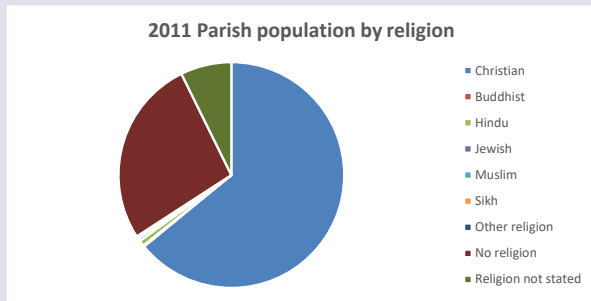

Religion of those in your parish

Your parish population in 2021 was 535

In 2021 53.7% said they are Christian. That is 287 people. In your parish your average weekly attendance is 22