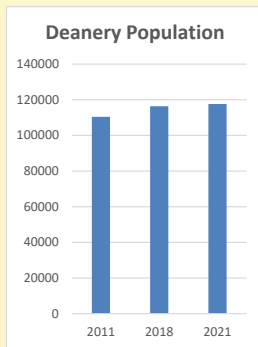

Census Dashboard for the parish of Stadhampton w Chiselhampton in the Deanery of ASTON & CUDESODON

Parish population, Census and deprivation summary

Population of parish and deanery

2011, 2018 and 2021

	Parish	Deanery
2011	553	110456
2018	555	116327
2021	540	117,603

Deprivation Rank

2021 10,190

(1=most deprived parish in the Church of England, 12,307=least deprived)

Children and Young People

In your parish of 540 people

5.2 % are aged 0-4

6.1 % are aged 5-9

6.8 % are aged 10-14

That is a total of 98 children and young people

In 2023 your child average weekly attendance was 3

NB different age groups: 5-17 in 2011, 5-19 in 2021

Parish code: 270122

Number of churches in parish (2022): 1