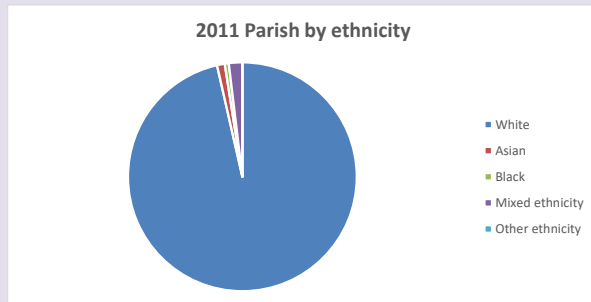

Ethnicity of those in your parish

Thoughts to ponder:

What has surprised you in these tables and charts?

Does your congregation(s) reflect the age and ethnic mix of your parish?

Where are those who have identified as Christians who do not attend your church(es)? Do you have other Christian denomination churches in your parish?

How might this influence your mission plans?

This dashboard contains figures as submitted by churches currently in the parish

Attendance statistics: taken from annual Statistics for Mission returns.

Average weekly attendance: attendance at Sunday and midweek church services & fresh expressions in October;

Every effort has been made to ensure that data are reliable. We would be pleased to be notified of any significant errors or omissions by email to parishreturns@oxford.anglican.org