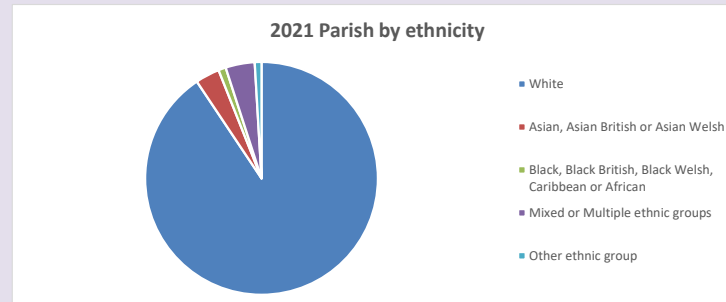

Ethnicity of those in your parish

Thoughts to ponder:

What has surprised you in these tables and charts?

Does your congregation(s) reflect the age and ethnic mix of your parish?

Where are those who have identified as Christians who do not attend your church(es)? Do you have other Christian denomination churches in your parish?

How might this influence your mission plans?

This dashboard contains figures as submitted by churches currently in the parish

Attendance statistics: taken from annual Statistics for Mission returns.

Average weekly attendance: attendance at Sunday and midweek church services & fresh expressions in October;

Every effort has been made to ensure that data are reliable. We would be pleased to be notified of any significant errors or omissions by email to parishreturns@oxford.anglican.org