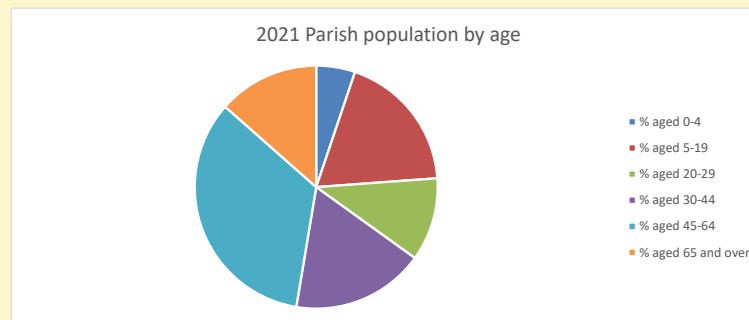

That is a total of 98 children and young people

In 2023 your child average weekly attendance was 3

NB different age groups: 5-17 in 2011, 5-19 in 2021

Parish code: 270122

Number of churches in parish (2022): 1