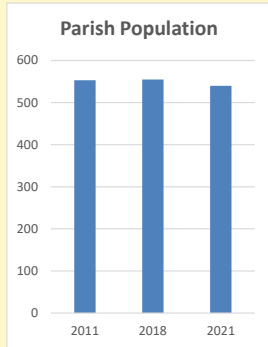

Deprivation Rank

2021 10,190

(1=most deprived parish in the Church of England, 12,307=least deprived)

Children and Young People

In your parish of 540 people

5.2 % are aged 0-4

6.1 % are aged 5-9

6.8 % are aged 10-14

That is a total of 98 children and young people

In 2023 your child average weekly attendance was 3

NB different age groups: 5-17 in 2011, 5-19 in 2021

Parish code: 270122

Number of churches in parish (2022): 1