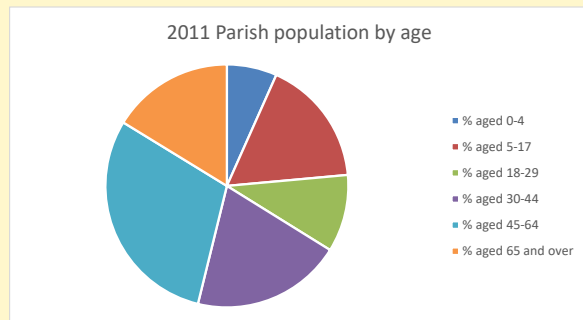

Deprivation Rank

2021 10,190

(1=most deprived parish in the Church of England, 12,307=least deprived)

Children and Young People

In your parish of 540 people

5.2 % are aged 0-4

6.1 % are aged 5-9

6.8 % are aged 10-14

That is a total of 98 children and young people

In 2023 your child average weekly attendance was 3

NB different age groups: 5-17 in 2011, 5-19 in 2021

Parish code: 270122

Number of churches in parish (2022): 1