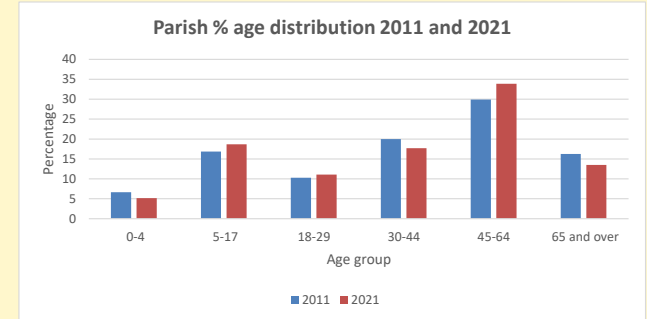

That is a total of 98 children and young people

In 2023 your child average weekly attendance was 3

NB different age groups: 5-17 in 2011, 5-19 in 2021

Parish code: 270122

Number of churches in parish (2022): 1