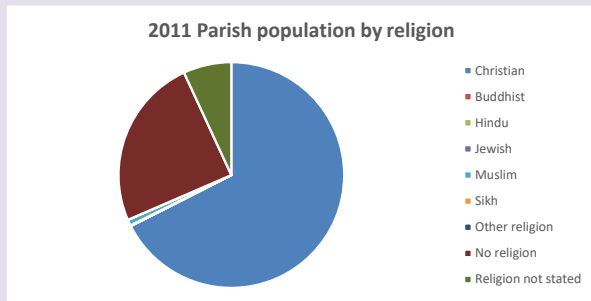

Religion of those in your parish

Your parish population in 2021 was **540**
In 2021 **51.0%** said they are Christian. That is **276** people. In your parish your average weekly attendance is **16**