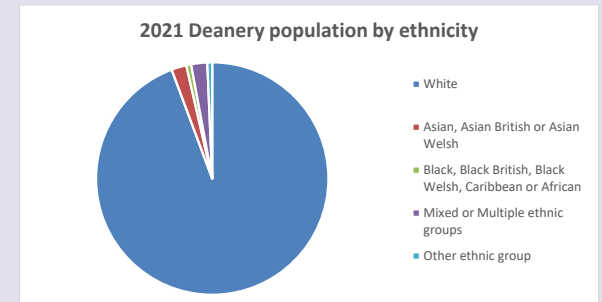

Ethnicity of those in your parish

Thoughts to ponder:

What has surprised you in these tables and charts?

Does your congregation(s) reflect the age and ethnic mix of your parish?

Where are those who have identified as Christians who do not attend your church(es)? Do you have other Christian denomination churches in your parish?

How might this influence your mission plans?

This dashboard contains figures as submitted by churches currently in the parish

Attendance statistics: taken from annual Statistics for Mission returns.

Average weekly attendance: attendance at Sunday and midweek church services & fresh expressions in October;

Every effort has been made to ensure that data are reliable. We would be pleased to be notified of any significant errors or omissions by email to parishreturns@oxford.anglican.org