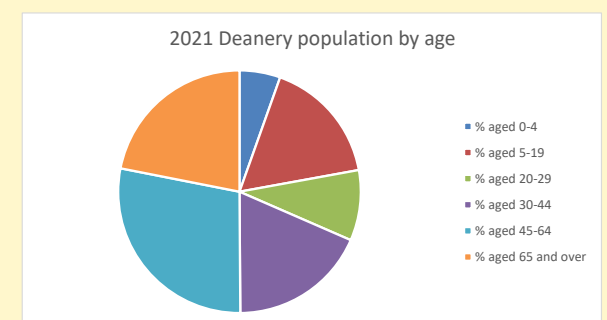

That is a total of 98 children and young people

In 2023 your child average weekly attendance was 3

NB different age groups: 5-17 in 2011, 5-19 in 2021

Parish code: 270122

Number of churches in parish (2022): 1