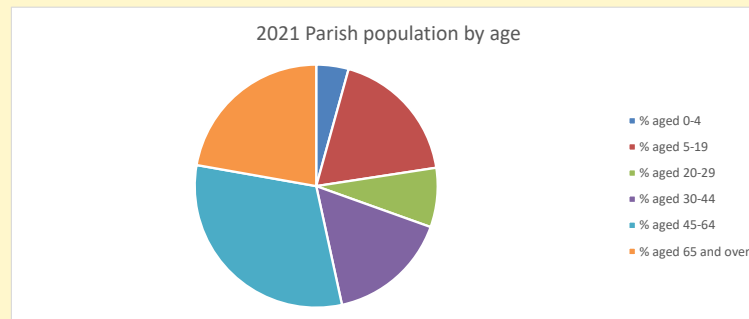

### Children and Young People

In your parish of **185** people  
 4.3 % are aged 0-4  
 7.2 % are aged 5-9  
 6.5 % are aged 10-14

That is a total of **33**  
 children and young people

In 2023 your child average  
 weekly attendance was **0**