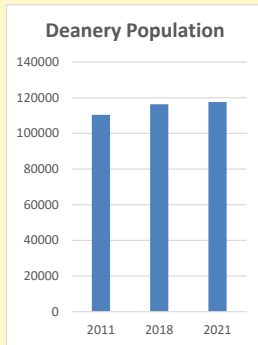

### Children and Young People

In your parish of **185** people  
 4.3 % are aged 0-4  
 7.2 % are aged 5-9  
 6.5 % are aged 10-14

That is a total of **33**  
 children and young people

In 2023 your child average  
 weekly attendance was **0**