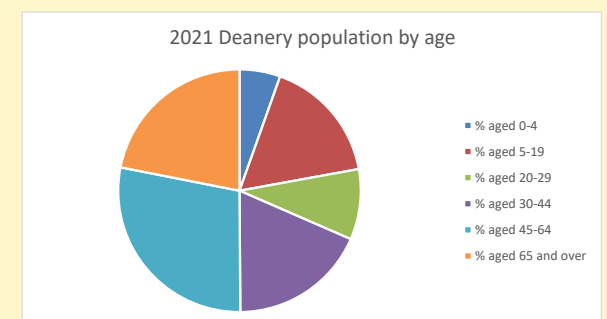

### Children and Young People

In your parish of **185** people  
 4.3 % are aged 0-4  
 7.2 % are aged 5-9  
 6.5 % are aged 10-14

That is a total of **33**  
 children and young people

In 2023 your child average  
 weekly attendance was **0**