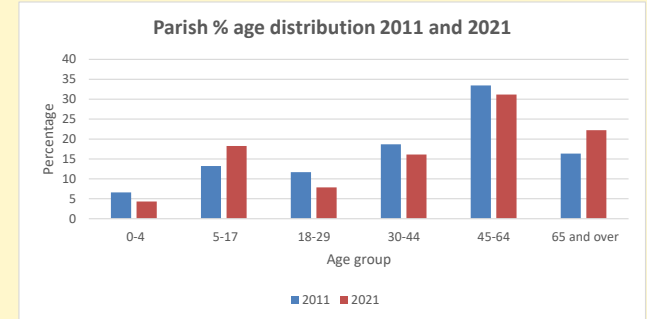

### Children and Young People

In your parish of **185** people  
 4.3 % are aged 0-4  
 7.2 % are aged 5-9  
 6.5 % are aged 10-14

That is a total of **33**  
 children and young people

In 2023 your child average  
 weekly attendance was **0**