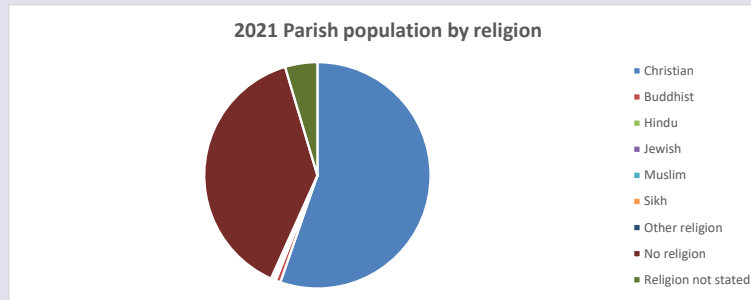

Religion of those in your parish

Your parish population in 2021 was 185

In 2021 **55.3%** said they are Christian. That is **102** people. In your parish your average weekly attendance is **0**