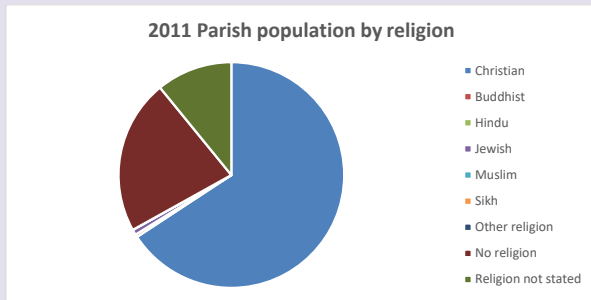

Religion of those in your parish

Your parish population in 2021 was 185

In 2021 **55.3%** said they are Christian. That is **102** people. In your parish your average weekly attendance is **0**