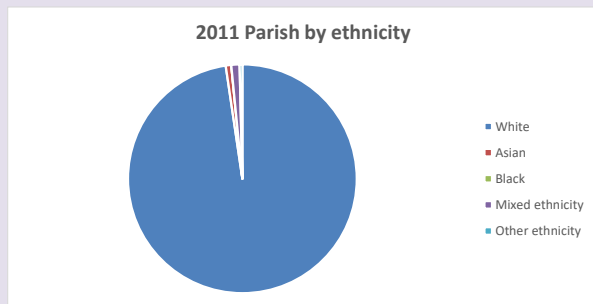

Ethnicity of those in your parish

Thoughts to ponder:

What has surprised you in these tables and charts?

Does your congregation(s) reflect the age and ethnic mix of your parish?

Where are those who have identified as Christians who do not attend your church(es)? Do you have other Christian denomination churches in your parish?

How might this influence your mission plans?

This dashboard contains figures as submitted by churches currently in the parish

Attendance statistics: taken from annual Statistics for Mission returns.

Average weekly attendance: attendance at Sunday and midweek church services & fresh expressions in October;

Every effort has been made to ensure that data are reliable. We would be pleased to be notified of any significant errors or omissions by email to parishreturns@oxford.anglican.org