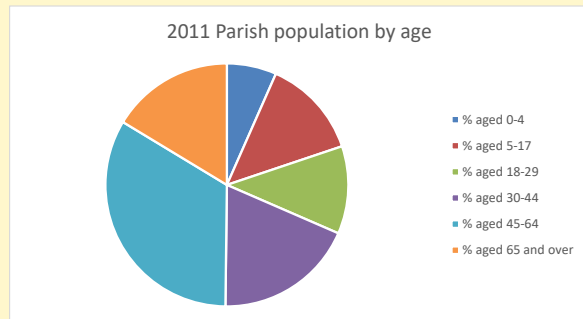

### Children and Young People

In your parish of **185** people  
 4.3 % are aged 0-4  
 7.2 % are aged 5-9  
 6.5 % are aged 10-14

That is a total of **33**  
 children and young people

In 2023 your child average  
 weekly attendance was **0**