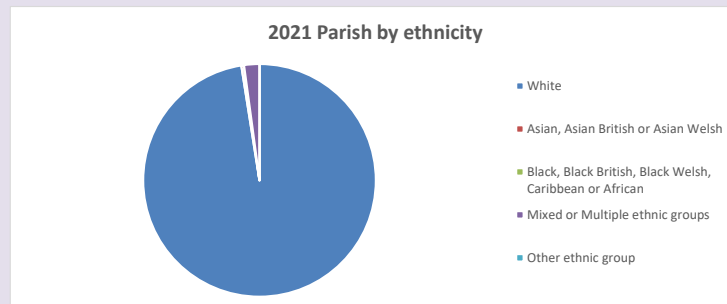

Ethnicity of those in your parish

Thoughts to ponder:

What has surprised you in these tables and charts?

Does your congregation(s) reflect the age and ethnic mix of your parish?

Where are those who have identified as Christians who do not attend your church(es)? Do you have other Christian denomination churches in your parish?

How might this influence your mission plans?

This dashboard contains figures as submitted by churches currently in the parish

Attendance statistics: taken from annual Statistics for Mission returns.

Average weekly attendance: attendance at Sunday and midweek church services & fresh expressions in October;

Every effort has been made to ensure that data are reliable. We would be pleased to be notified of any significant errors or omissions by email to parishreturns@oxford.anglican.org