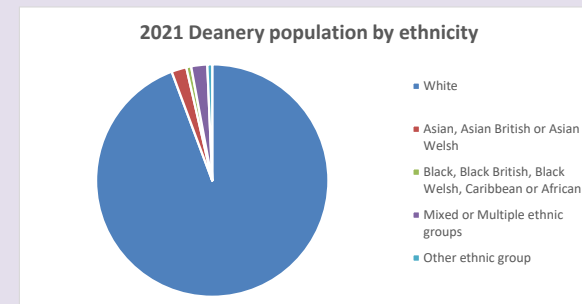

Ethnicity of those in your parish

Thoughts to ponder:

What has surprised you in these tables and charts?

Does your congregation(s) reflect the age and ethnic mix of your parish?

Where are those who have identified as Christians who do not attend your church(es)? Do you have other Christian denomination churches in your parish?

How might this influence your mission plans?

This dashboard contains figures as submitted by churches currently in the parish

Attendance statistics: taken from annual Statistics for Mission returns.

Average weekly attendance: attendance at Sunday and midweek church services & fresh expressions in October;

Every effort has been made to ensure that data are reliable. We would be pleased to be notified of any significant errors or omissions by email to parishreturns@oxford.anglican.org