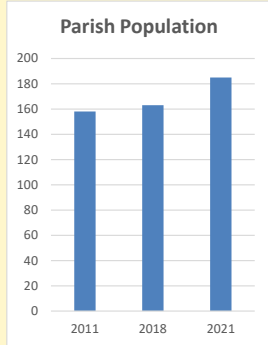

### Children and Young People

In your parish of **185** people  
 4.3 % are aged 0-4  
 7.2 % are aged 5-9  
 6.5 % are aged 10-14

That is a total of **33**  
 children and young people

In 2023 your child average  
 weekly attendance was **0**