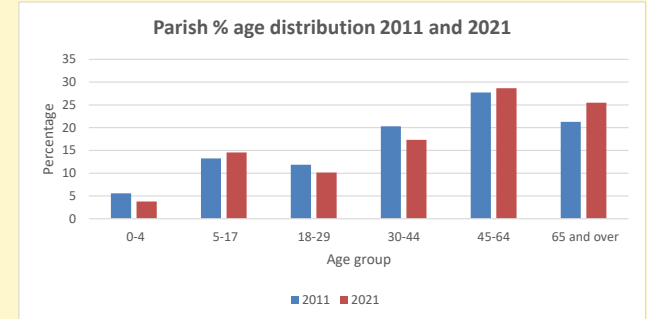

Census Dashboard for the parish of Wheatley in the Deanery of ASTON & CUDESODN

Parish population, Census and deprivation summary

Population of parish and deanery

2011, 2018 and 2021

	Parish	Deanery
2011	3,586	110456
2018	3,559	116327
2021	3609	117,603

Deprivation Rank

2021 12,225

(1=most deprived parish in the Church of England, 12,307=least deprived)

Children and Young People

In your parish of 3609 people

3.8 % are aged 0-4

4.2 % are aged 5-9

5.4 % are aged 10-14

That is a total of 486 children and young people

In 2023 your child average weekly attendance was 1

NB different age groups: 5-17 in 2011, 5-19 in 2021

Parish code: 270127

Number of churches in parish (2022): 1

For more detailed census & deprivation info: see <http://arcg.is/1RaS4CS>

<https://www.churchofengland.org/researchandstats>

and <http://www2.cuf.org.uk/poverty-england/poverty-map>

98

Produced by Diocese of Oxford April 2024

Census data: taken from the 2011 and 2021 national Census and the 2018 population update.

The above statistics have been mapped onto parish boundaries so are approximations.

For more information, see:

<https://www.churchofengland.org/researchandstats>