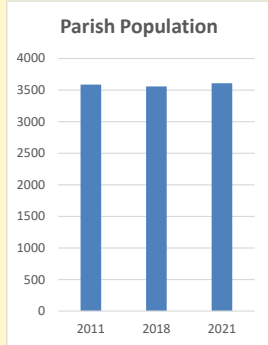

Census Dashboard for the parish of Wheatley in the Deanery of ASTON & CUDESODN

Parish population, Census and deprivation summary

Population of parish and deanery

2011, 2018 and 2021

	Parish	Deanery
2011	3,586	110456
2018	3,559	116327
2021	3609	117,603

Deprivation Rank

2021 12,225

(1=most deprived parish in the Church of England, 12,307=least deprived)

Children and Young People

In your parish of 3609 people

3.8 % are aged 0-4

4.2 % are aged 5-9

5.4 % are aged 10-14

That is a total of 486 children and young people

In 2023 your child average weekly attendance was 1

NB different age groups: 5-17 in 2011, 5-19 in 2021

Parish code: 270127

Number of churches in parish (2022): 1

For more detailed census & deprivation info: see <http://arcg.is/1RaS4CS>

<https://www.churchofengland.org/researchandstats>

and <http://www2.cuf.org.uk/poverty-england/poverty-map>

98

Produced by Diocese of Oxford April 2024

Census data: taken from the 2011 and 2021 national Census and the 2018 population update.

The above statistics have been mapped onto parish boundaries so are approximations.

For more information, see:

<https://www.churchofengland.org/researchandstats>