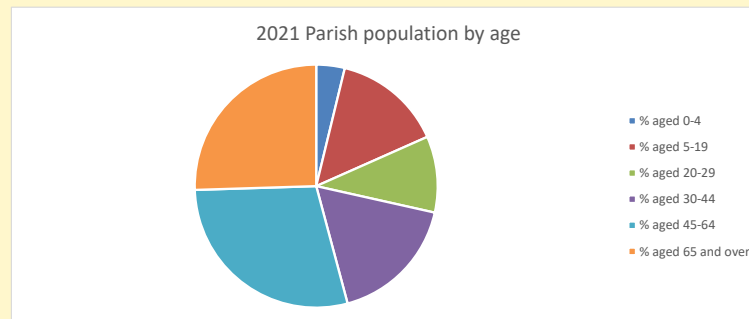

Census Dashboard for the parish of Wheatley in the Deanery of ASTON & CUDESODN

Parish population, Census and deprivation summary

Population of parish and deanery

2011, 2018 and 2021

	Parish	Deanery
2011	3,586	110456
2018	3,559	116327
2021	3609	117,603

Deprivation Rank

2021 12,225

(1=most deprived parish in the Church of England, 12,307=least deprived)

Children and Young People

In your parish of 3609 people

3.8 % are aged 0-4

4.2 % are aged 5-9

5.4 % are aged 10-14

That is a total of 486 children and young people

In 2023 your child average weekly attendance was 1

NB different age groups: 5-17 in 2011, 5-19 in 2021

Parish code: 270127

Number of churches in parish (2022): 1

For more detailed census & deprivation info: see <http://arcg.is/1RaS4CS>

<https://www.churchofengland.org/researchandstats>

and <http://www2.cuf.org.uk/poverty-england/poverty-map>

98

Produced by Diocese of Oxford April 2024

Census data: taken from the 2011 and 2021 national Census and the 2018 population update.

The above statistics have been mapped onto parish boundaries so are approximations.

For more information, see:

<https://www.churchofengland.org/researchandstats>