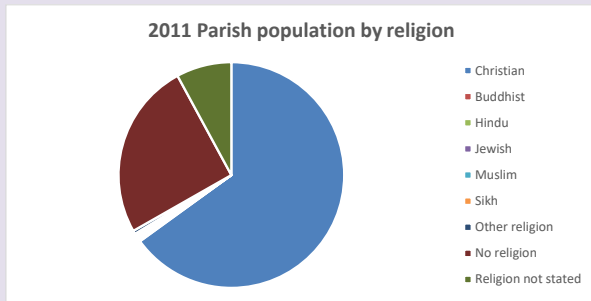

Religion of those in your parish

Your parish population in 2021 was **3609**
In 2021 **52.3%** said they are Christian. That is **1887** people. In your parish your average weekly attendance is **53**