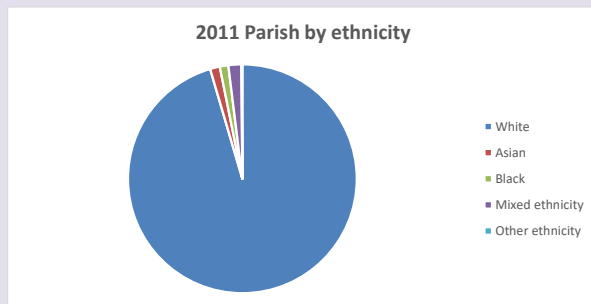

Ethnicity of those in your parish

Thoughts to ponder:

What has surprised you in these tables and charts?

Does your congregation(s) reflect the age and ethnic mix of your parish?

Where are those who have identified as Christians who do not attend your church(es)? Do you have other Christian denomination churches in your parish?

How might this influence your mission plans?

This dashboard contains figures as submitted by churches currently in the parish

Attendance statistics: taken from annual Statistics for Mission returns.

Average weekly attendance: attendance at Sunday and midweek church services & fresh expressions in October;

Every effort has been made to ensure that data are reliable. We would be pleased to be notified of any significant errors or omissions by email to parishreturns@oxford.anglican.org