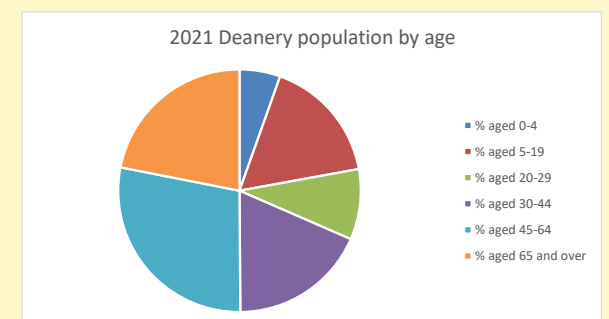

Census Dashboard for the parish of Wheatley in the Deanery of ASTON & CUDESODN

Parish population, Census and deprivation summary

Population of parish and deanery

2011, 2018 and 2021

	Parish	Deanery
2011	3,586	110456
2018	3,559	116327
2021	3609	117,603

Deprivation Rank

2021 12,225

(1=most deprived parish in the Church of England, 12,307=least deprived)

Children and Young People

In your parish of 3609 people

3.8 % are aged 0-4

4.2 % are aged 5-9

5.4 % are aged 10-14

That is a total of 486 children and young people

In 2023 your child average weekly attendance was 1

NB different age groups: 5-17 in 2011, 5-19 in 2021

Parish code: 270127

Number of churches in parish (2022): 1

For more detailed census & deprivation info: see <http://arcg.is/1RaS4CS>

<https://www.churchofengland.org/researchandstats>

and <http://www2.cuf.org.uk/poverty-england/poverty-map>

98

Produced by Diocese of Oxford April 2024

Census data: taken from the 2011 and 2021 national Census and the 2018 population update.

The above statistics have been mapped onto parish boundaries so are approximations.

For more information, see:

<https://www.churchofengland.org/researchandstats>