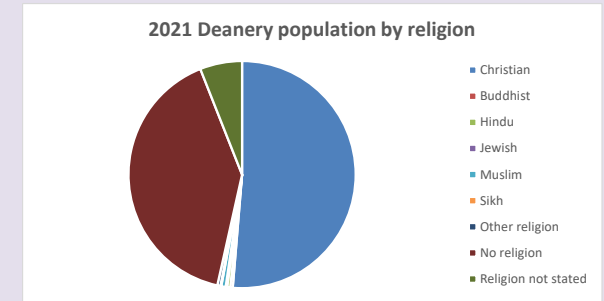

Religion of those in your parish

Your parish population in 2021 was **3609**
In 2021 **52.3%** said they are Christian. That is **1887** people. In your parish your average weekly attendance is **53**