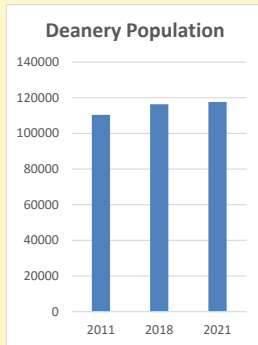

Census Dashboard for the parish of Wheatley in the Deanery of ASTON & CUDESODN

Parish population, Census and deprivation summary

Population of parish and deanery

2011, 2018 and 2021

	Parish	Deanery
2011	3,586	110456
2018	3,559	116327
2021	3609	117,603

Deprivation Rank

2021 12,225

(1=most deprived parish in the Church of England, 12,307=least deprived)

Children and Young People

In your parish of 3609 people

3.8 % are aged 0-4

4.2 % are aged 5-9

5.4 % are aged 10-14

That is a total of 486 children and young people

In 2023 your child average weekly attendance was 1

NB different age groups: 5-17 in 2011, 5-19 in 2021

Parish code: 270127

Number of churches in parish (2022): 1

For more detailed census & deprivation info: see <http://arcg.is/1RaS4CS>

<https://www.churchofengland.org/researchandstats>

and <http://www2.cuf.org.uk/poverty-england/poverty-map>

98

Produced by Diocese of Oxford April 2024

Census data: taken from the 2011 and 2021 national Census and the 2018 population update.

The above statistics have been mapped onto parish boundaries so are approximations.

For more information, see:

<https://www.churchofengland.org/researchandstats>