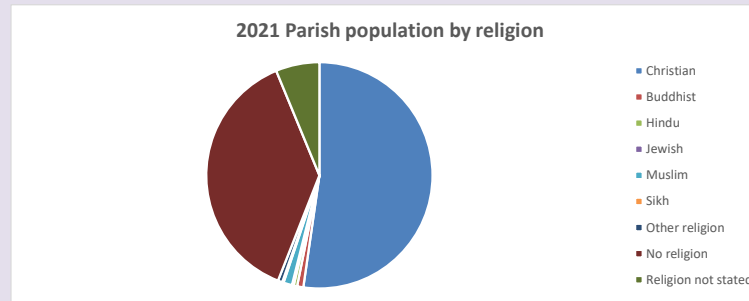

Religion of those in your parish

Your parish population in 2021 was **3609**
In 2021 **52.3%** said they are Christian. That is **1887** people. In your parish your average weekly attendance is **53**