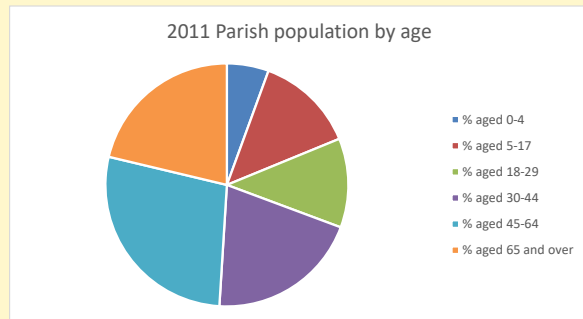

Census Dashboard for the parish of Wheatley in the Deanery of ASTON & CUDESODN

Parish population, Census and deprivation summary

Population of parish and deanery

2011, 2018 and 2021

	Parish	Deanery
2011	3,586	110456
2018	3,559	116327
2021	3609	117,603

Deprivation Rank

2021 12,225

(1=most deprived parish in the Church of England, 12,307=least deprived)

Children and Young People

In your parish of 3609 people

3.8 % are aged 0-4

4.2 % are aged 5-9

5.4 % are aged 10-14

That is a total of 486 children and young people

In 2023 your child average weekly attendance was 1

NB different age groups: 5-17 in 2011, 5-19 in 2021

Parish code: 270127

Number of churches in parish (2022): 1

For more detailed census & deprivation info: see <http://arcg.is/1RaS4CS>

<https://www.churchofengland.org/researchandstats>

and <http://www2.cuf.org.uk/poverty-england/poverty-map>

98

Produced by Diocese of Oxford April 2024

Census data: taken from the 2011 and 2021 national Census and the 2018 population update.

The above statistics have been mapped onto parish boundaries so are approximations.

For more information, see:

<https://www.churchofengland.org/researchandstats>