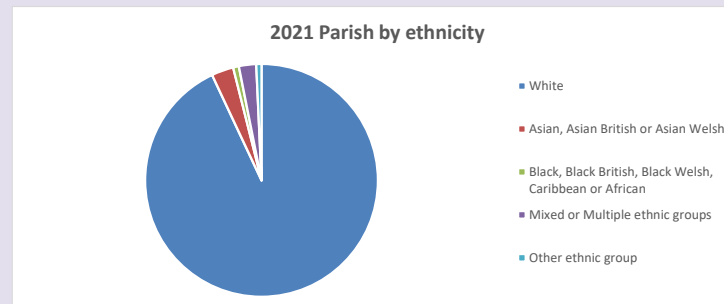

Ethnicity of those in your parish

Thoughts to ponder:

What has surprised you in these tables and charts?

Does your congregation(s) reflect the age and ethnic mix of your parish?

Where are those who have identified as Christians who do not attend your church(es)? Do you have other Christian denomination churches in your parish?

How might this influence your mission plans?

This dashboard contains figures as submitted by churches currently in the parish

Attendance statistics: taken from annual Statistics for Mission returns.

Average weekly attendance: attendance at Sunday and midweek church services & fresh expressions in October;

Every effort has been made to ensure that data are reliable. We would be pleased to be notified of any significant errors or omissions by email to parishreturns@oxford.anglican.org