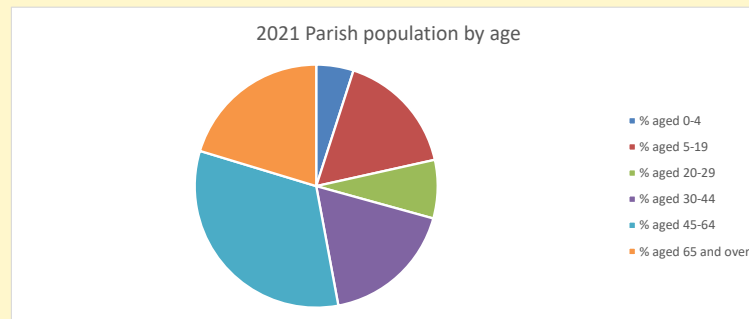

5.0 % are aged 0-4

4.8 % are aged 5-9

6.0 % are aged 10-14

That is a total of **151** children and young people

In 2023 your child average weekly attendance was **0**

NB different age groups: 5-17 in 2011, 5-19 in 2021