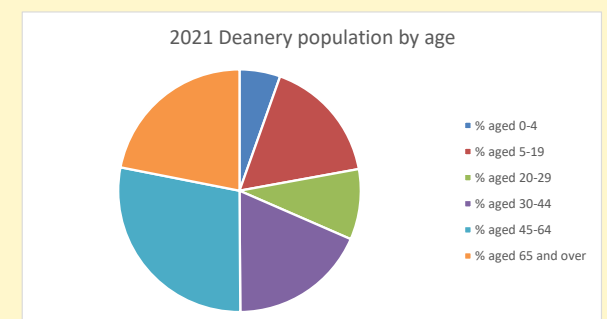

5.0 % are aged 0-4

4.8 % are aged 5-9

6.0 % are aged 10-14

That is a total of **151** children and young people

In 2023 your child average weekly attendance was **0**

NB different age groups: 5-17 in 2011, 5-19 in 2021