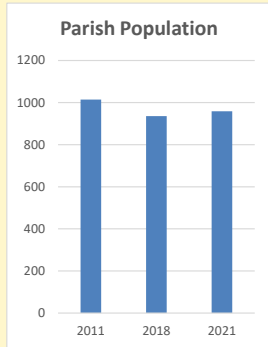

	Parish	Deanery
2011	1,014	110456
2018	936	116327
2021	959	117,603

Deprivation Rank

2021 **8,363**

(1=most deprived parish in the Church of England, 12,307=least deprived)

Children and Young People

In your parish of **959** people

5.0 % are aged 0-4

4.8 % are aged 5-9

6.0 % are aged 10-14

That is a total of **151** children and young people

In 2023 your child average weekly attendance was **0**

NB different age groups: 5-17 in 2011, 5-19 in 2021