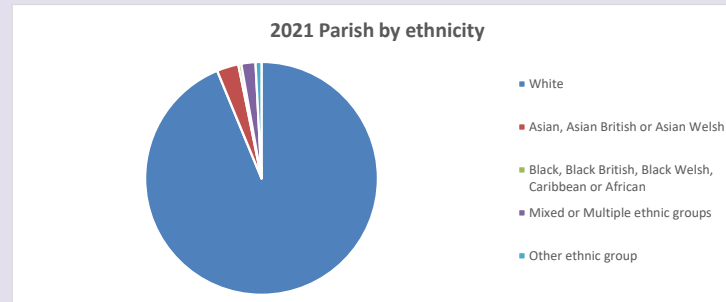

Ethnicity of those in your parish

Thoughts to ponder:

What has surprised you in these tables and charts?

Does your congregation(s) reflect the age and ethnic mix of your parish?

Where are those who have identified as Christians who do not attend your church(es)? Do you have other Christian denomination churches in your parish?

How might this influence your mission plans?

This dashboard contains figures as submitted by churches currently in the parish

Attendance statistics: taken from annual Statistics for Mission returns.

Average weekly attendance: attendance at Sunday and midweek church services & fresh expressions in October;

Every effort has been made to ensure that data are reliable. We would be pleased to be notified of any significant errors or omissions by email to parishreturns@oxford.anglican.org