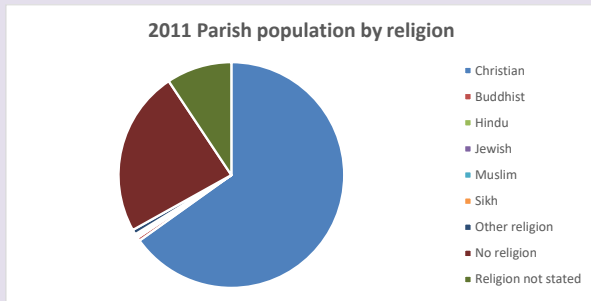

Religion of those in your parish

Your parish population in 2021 was 959

In 2021 51.6% said they are Christian. That is 495 people. In your parish your average weekly attendance is 7