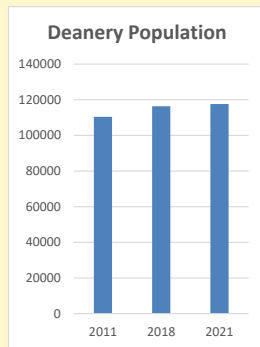

	Parish	Deanery
2011	1,014	110456
2018	936	116327
2021	959	117,603

Deprivation Rank

2021 **8,363**

(1=most deprived parish in the Church of England, 12,307=least deprived)

Children and Young People

In your parish of **959** people

5.0 % are aged 0-4

4.8 % are aged 5-9

6.0 % are aged 10-14

That is a total of **151** children and young people

In 2023 your child average weekly attendance was **0**

NB different age groups: 5-17 in 2011, 5-19 in 2021