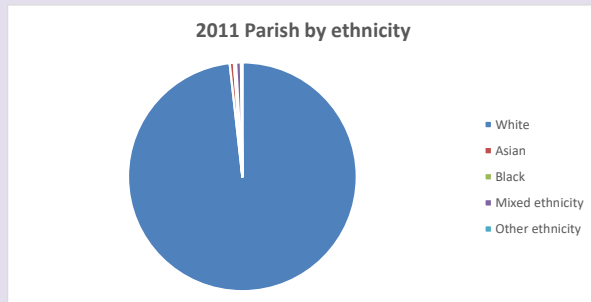

In 2021 51.6% said they are Christian. That is 495 people. In your parish your average weekly attendance is 7

Ethnicity of those in your parish

Thoughts to ponder:

What has surprised you in these tables and charts?