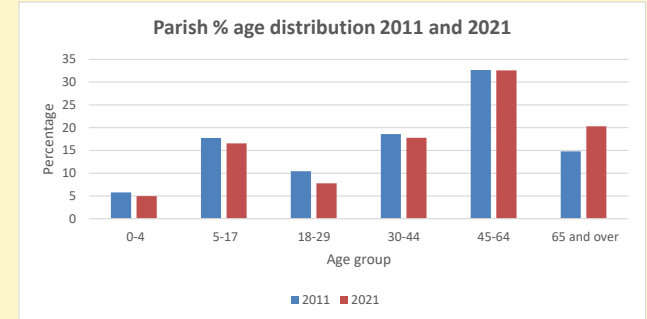

5.0 % are aged 0-4

4.8 % are aged 5-9

6.0 % are aged 10-14

That is a total of **151** children and young people

In 2023 your child average weekly attendance was **0**

NB different age groups: 5-17 in 2011, 5-19 in 2021