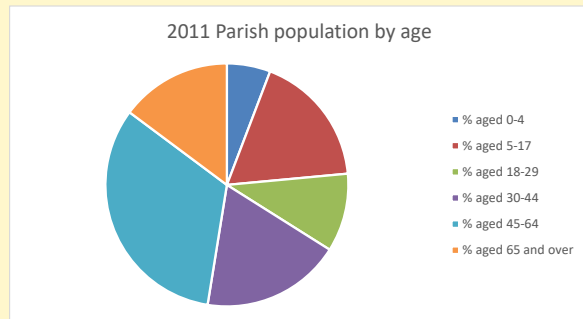

5.0 % are aged 0-4

4.8 % are aged 5-9

6.0 % are aged 10-14

That is a total of **151** children and young people

In 2023 your child average weekly attendance was **0**

NB different age groups: 5-17 in 2011, 5-19 in 2021