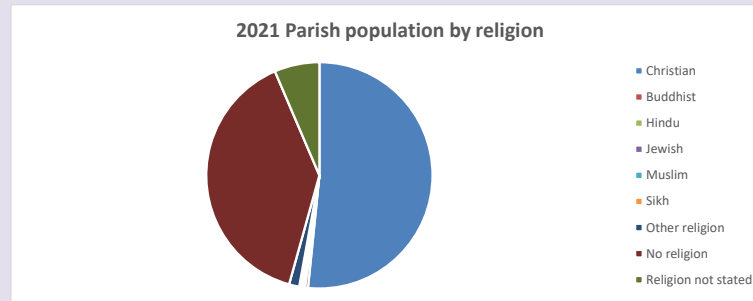

Religion of those in your parish

Your parish population in 2021 was 959

In 2021 51.6% said they are Christian. That is 495 people. In your parish your average weekly attendance is 7