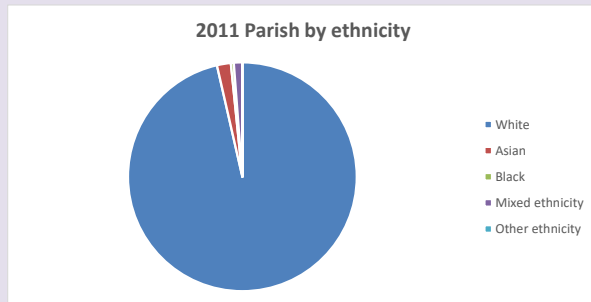

Ethnicity of those in your parish

Thoughts to ponder:

What has surprised you in these tables and charts?

Does your congregation(s) reflect the age and ethnic mix of your parish?

Where are those who have identified as Christians who do not attend your church(es)? Do you have other Christian denomination churches in your parish?

How might this influence your mission plans?

This dashboard contains figures as submitted by churches currently in the parish

Attendance statistics: taken from annual Statistics for Mission returns.

Average weekly attendance: attendance at Sunday and midweek church services & fresh expressions in October;

Every effort has been made to ensure that data are reliable. We would be pleased to be notified of any significant errors or omissions by email to parishreturns@oxford.anglican.org