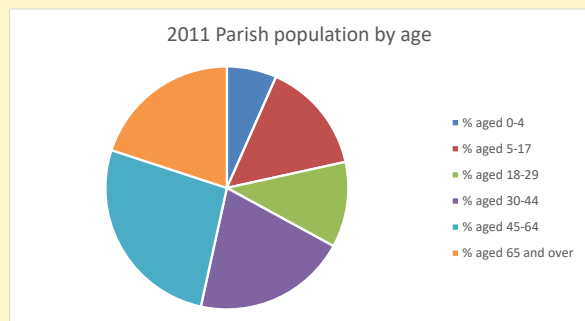

Deprivation Rank

2021 **4,783**

(1=most deprived parish in the Church of England, 12,307=least deprived)

Children and Young People

In your parish of **286** people

4.7 % are aged 0-4

7.1 % are aged 5-9

8.1 % are aged 10-14

That is a total of **57** children and young people

In 2023 your child average weekly attendance was **1**

NB different age groups: 5-17 in 2011, 5-19 in 2021

Parish code: 270033

Number of churches in parish (2022): 1