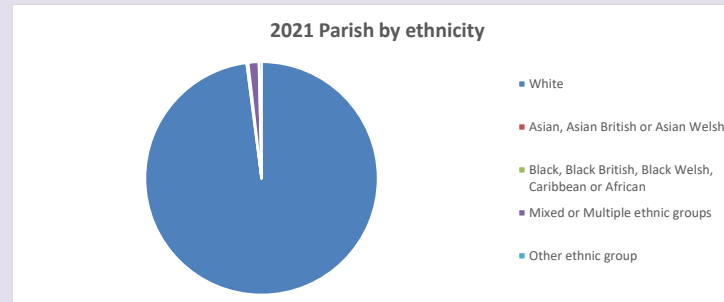

Ethnicity of those in your parish

Thoughts to ponder:

What has surprised you in these tables and charts?

Does your congregation(s) reflect the age and ethnic mix of your parish?

Where are those who have identified as Christians who do not attend your church(es)? Do you have other Christian denomination churches in your parish?

How might this influence your mission plans?

This dashboard contains figures as submitted by churches currently in the parish

Attendance statistics: taken from annual Statistics for Mission returns.

Average weekly attendance: attendance at Sunday and midweek church services & fresh expressions in October;

Every effort has been made to ensure that data are reliable. We would be pleased to be notified of any significant errors or omissions by email to parishreturns@oxford.anglican.org