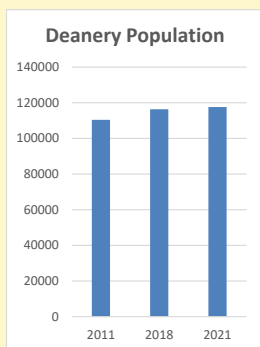

Deprivation Rank

2021 **4,783**

(1=most deprived parish in the Church of England, 12,307=least deprived)

Children and Young People

In your parish of **286** people

4.7 % are aged 0-4

7.1 % are aged 5-9

8.1 % are aged 10-14

That is a total of **57** children and young people

In 2023 your child average weekly attendance was **1**

NB different age groups: 5-17 in 2011, 5-19 in 2021

Parish code: 270033

Number of churches in parish (2022): 1