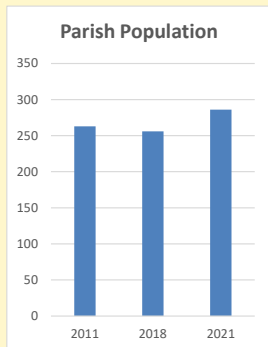

Deprivation Rank

2021 **4,783**

(1=most deprived parish in the Church of England, 12,307=least deprived)

Children and Young People

In your parish of **286** people

4.7 % are aged 0-4

7.1 % are aged 5-9

8.1 % are aged 10-14

That is a total of **57** children and young people

In 2023 your child average weekly attendance was **1**

NB different age groups: 5-17 in 2011, 5-19 in 2021

Parish code: 270033

Number of churches in parish (2022): 1