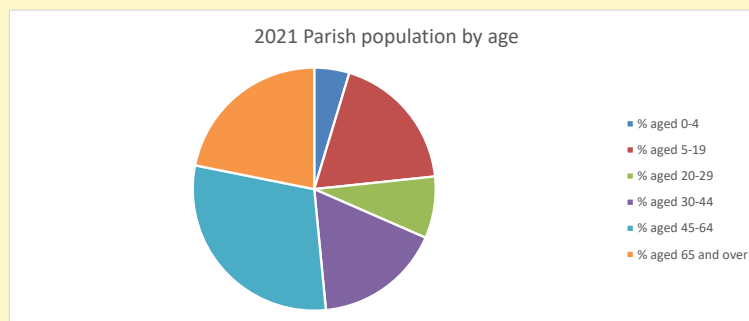

That is a total of **57** children and young people

In 2023 your child average weekly attendance was **1**

NB different age groups: 5-17 in 2011, 5-19 in 2021

Parish code: 270033

Number of churches in parish (2022): 1