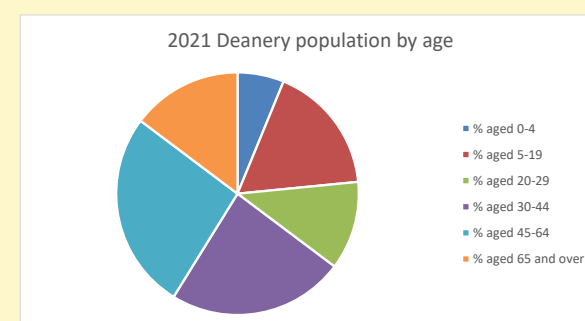

That is a total of **57** children and young people

In 2023 your child average weekly attendance was **1**

NB different age groups: 5-17 in 2011, 5-19 in 2021

Parish code: 270033

Number of churches in parish (2022): 1