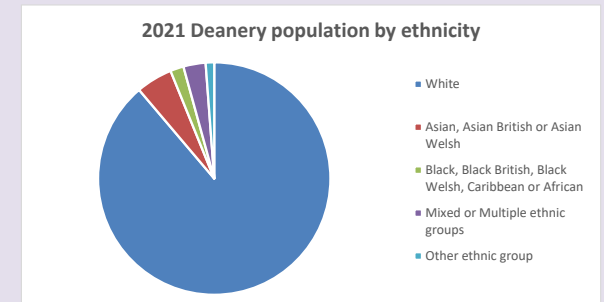

Ethnicity of those in your parish

Thoughts to ponder:

What has surprised you in these tables and charts?

Does your congregation(s) reflect the age and ethnic mix of your parish?

Where are those who have identified as Christians who do not attend your church(es)? Do you have other Christian denomination churches in your parish?

How might this influence your mission plans?

This dashboard contains figures as submitted by churches currently in the parish

Attendance statistics: taken from annual Statistics for Mission returns.

Average weekly attendance: attendance at Sunday and midweek church services & fresh expressions in October;

Every effort has been made to ensure that data are reliable. We would be pleased to be notified of any significant errors or omissions by email to parishreturns@oxford.anglican.org