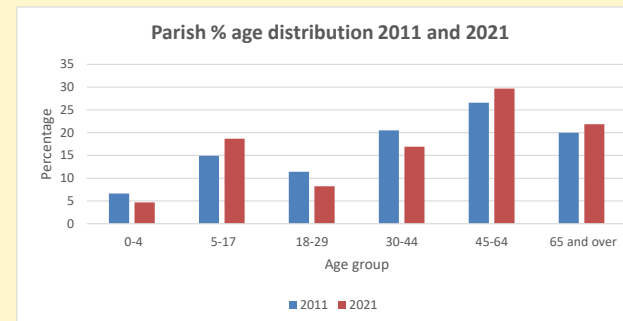

That is a total of **57** children and young people

In 2023 your child average weekly attendance was **1**

NB different age groups: 5-17 in 2011, 5-19 in 2021

Parish code: 270033

Number of churches in parish (2022): 1