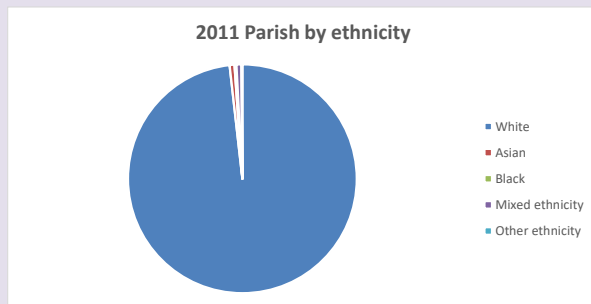

In 2021 56.1% said they are Christian. That is 386 people. In your parish your average weekly attendance is 20

Ethnicity of those in your parish

Thoughts to ponder:

What has surprised you in these tables and charts?