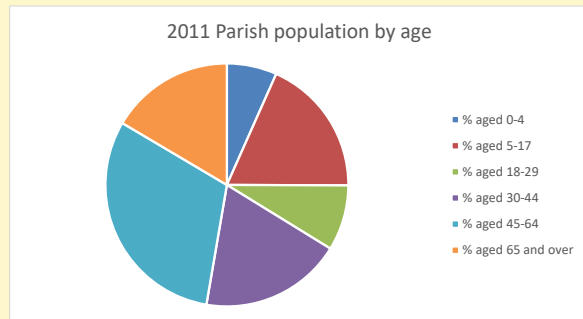

Deprivation Rank

2021 **9,602**

(1=most deprived parish in the Church of England, 12,307=least deprived)

Children and Young People

In your parish of **688** people

3.7 % are aged 0-4

4.1 % are aged 5-9

5.1 % are aged 10-14

That is a total of **89** children and young people

In 2023 your child average weekly attendance was **1**

NB different age groups: 5-17 in 2011, 5-19 in 2021

Parish code: 270035

Number of churches in parish (2022): 2