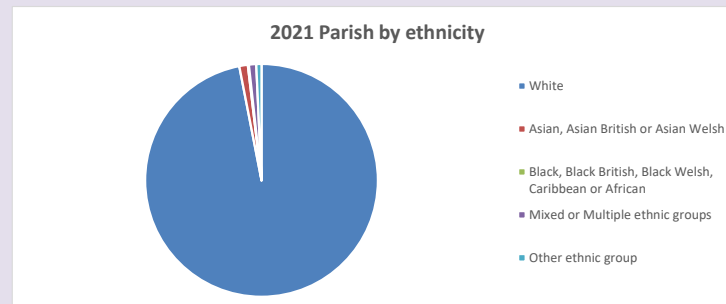

Ethnicity of those in your parish

Thoughts to ponder:

What has surprised you in these tables and charts?

Does your congregation(s) reflect the age and ethnic mix of your parish?

Where are those who have identified as Christians who do not attend your church(es)? Do you have other Christian denomination churches in your parish?

How might this influence your mission plans?

This dashboard contains figures as submitted by churches currently in the parish

Attendance statistics: taken from annual Statistics for Mission returns.

Average weekly attendance: attendance at Sunday and midweek church services & fresh expressions in October;

Every effort has been made to ensure that data are reliable. We would be pleased to be notified of any significant errors or omissions by email to parishreturns@oxford.anglican.org