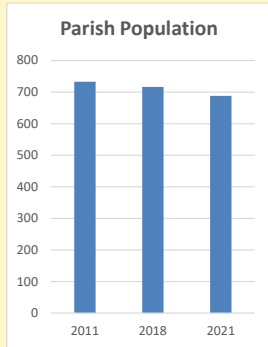

Deprivation Rank

2021 **9,602**

(1=most deprived parish in the Church of England, 12,307=least deprived)

Children and Young People

In your parish of **688** people

3.7 % are aged 0-4

4.1 % are aged 5-9

5.1 % are aged 10-14

That is a total of **89** children and young people

In 2023 your child average weekly attendance was **1**

NB different age groups: 5-17 in 2011, 5-19 in 2021

Parish code: 270035

Number of churches in parish (2022): 2