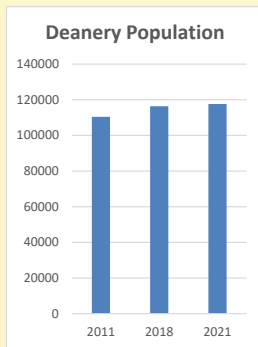

Deprivation Rank

2021 **9,602**

(1=most deprived parish in the Church of England, 12,307=least deprived)

Children and Young People

In your parish of **688** people

3.7 % are aged 0-4

4.1 % are aged 5-9

5.1 % are aged 10-14

That is a total of **89** children and young people

In 2023 your child average weekly attendance was **1**

NB different age groups: 5-17 in 2011, 5-19 in 2021

Parish code: 270035

Number of churches in parish (2022): 2