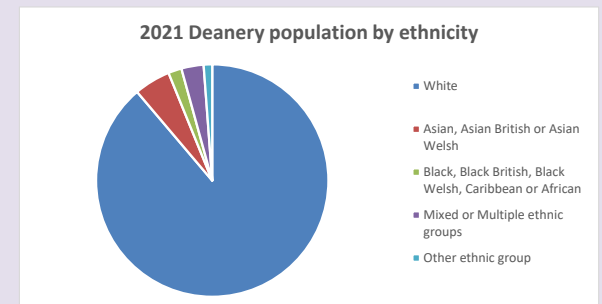

Ethnicity of those in your parish

Thoughts to ponder:

What has surprised you in these tables and charts?

Does your congregation(s) reflect the age and ethnic mix of your parish?

Where are those who have identified as Christians who do not attend your church(es)? Do you have other Christian denomination churches in your parish?

How might this influence your mission plans?

This dashboard contains figures as submitted by churches currently in the parish

Attendance statistics: taken from annual Statistics for Mission returns.

Average weekly attendance: attendance at Sunday and midweek church services & fresh expressions in October;

Every effort has been made to ensure that data are reliable. We would be pleased to be notified of any significant errors or omissions by email to parishreturns@oxford.anglican.org