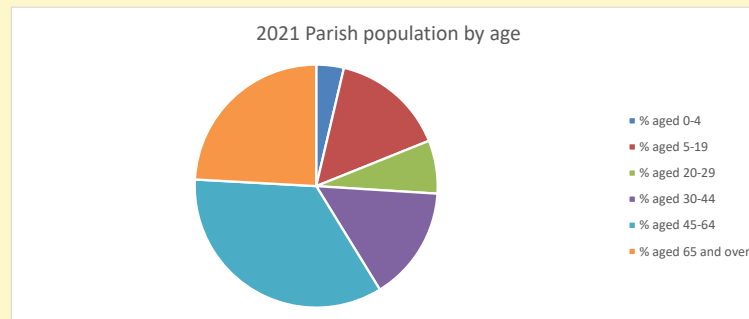

That is a total of **89** children and young people

In 2023 your child average weekly attendance was **1**

NB different age groups: 5-17 in 2011, 5-19 in 2021

Parish code: 270035

Number of churches in parish (2022): 2