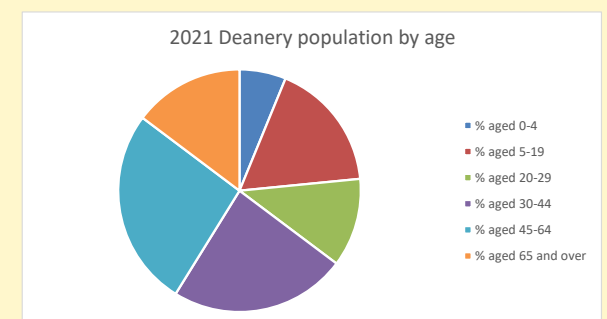

That is a total of **89** children and young people

In 2023 your child average weekly attendance was **1**

NB different age groups: 5-17 in 2011, 5-19 in 2021

Parish code: 270035

Number of churches in parish (2022): 2