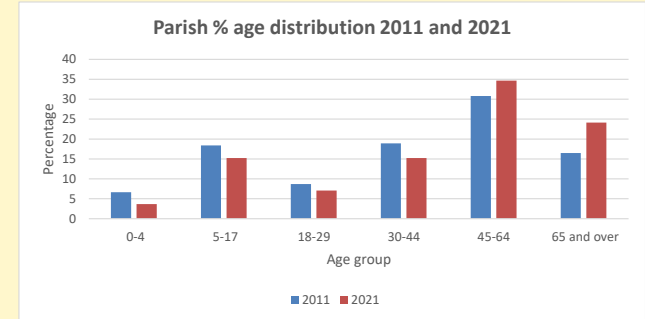

That is a total of **89** children and young people

In 2023 your child average weekly attendance was **1**

NB different age groups: 5-17 in 2011, 5-19 in 2021

Parish code: 270035

Number of churches in parish (2022): 2