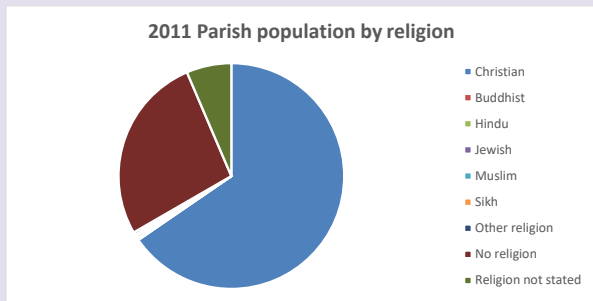

Religion of those in your parish

Your parish population in 2021 was 3782

In 2021 **52.7%** said they are Christian. That is **1994** people. In your parish your average weekly attendance is **29**