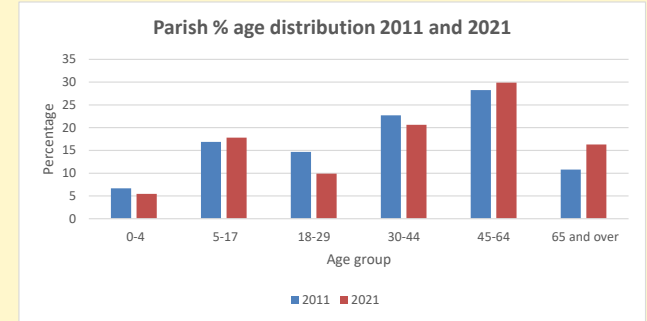

### Children and Young People

In your parish of **3782** people

5.5 % are aged 0-4

5.7 % are aged 5-9

6.6 % are aged 10-14

That is a total of **671** children and young people

In 2023 your child average weekly attendance was **5**