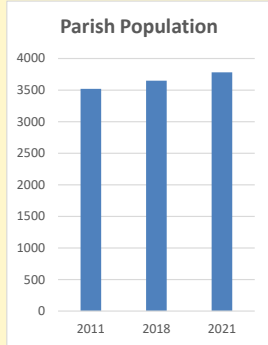

### Children and Young People

In your parish of **3782** people

5.5 % are aged 0-4

5.7 % are aged 5-9

6.6 % are aged 10-14

That is a total of **671** children and young people

In 2023 your child average weekly attendance was **5**