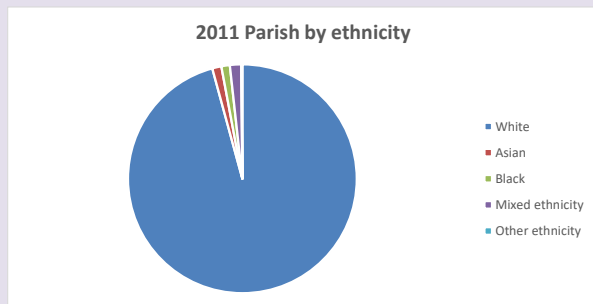

Ethnicity of those in your parish

Thoughts to ponder:

What has surprised you in these tables and charts?

Does your congregation(s) reflect the age and ethnic mix of your parish?

Where are those who have identified as Christians who do not attend your church(es)? Do you have other Christian denomination churches in your parish?

How might this influence your mission plans?

This dashboard contains figures as submitted by churches currently in the parish

Attendance statistics: taken from annual Statistics for Mission returns.

Average weekly attendance: attendance at Sunday and midweek church services & fresh expressions in October;

Every effort has been made to ensure that data are reliable. We would be pleased to be notified of any significant errors or omissions by email to parishreturns@oxford.anglican.org