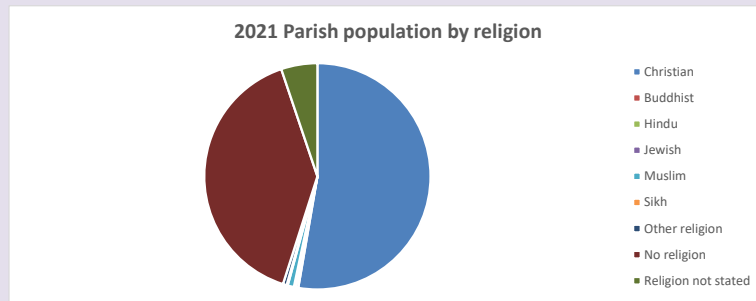

Religion of those in your parish

Your parish population in 2021 was 3782

In 2021 **52.7%** said they are Christian. That is **1994** people. In your parish your average weekly attendance is **29**