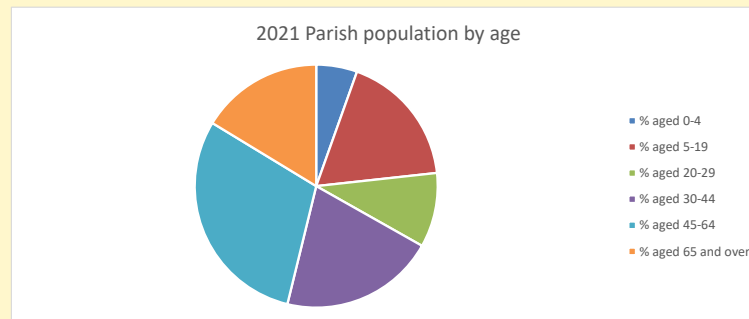

### Children and Young People

In your parish of **3782** people

5.5 % are aged 0-4

5.7 % are aged 5-9

6.6 % are aged 10-14

That is a total of **671** children and young people

In 2023 your child average weekly attendance was **5**

NB different age groups: 5-17 in 2011, 5-19 in 2021

Parish code: 270050

Number of churches in parish (2022): 1

For more detailed census & deprivation info: see <http://arcg.is/1RaS4CS>  
<https://www.churchofengland.org/researchandstats>  
 and <http://www2.cuf.org.uk/poverty-england/poverty-map>