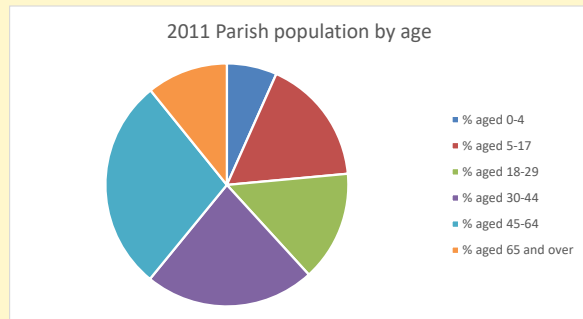

### Children and Young People

In your parish of **3782** people

5.5 % are aged 0-4

5.7 % are aged 5-9

6.6 % are aged 10-14

That is a total of **671** children and young people

In 2023 your child average weekly attendance was **5**