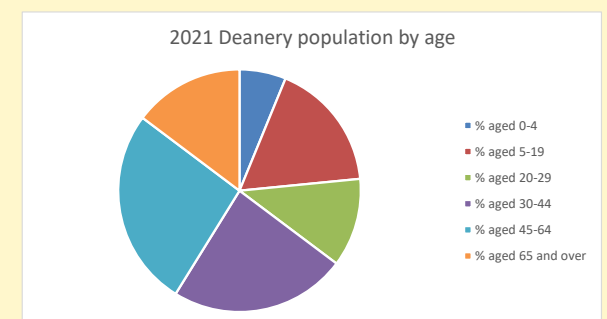

### Children and Young People

In your parish of **3782** people

5.5 % are aged 0-4

5.7 % are aged 5-9

6.6 % are aged 10-14

That is a total of **671** children and young people

In 2023 your child average weekly attendance was **5**