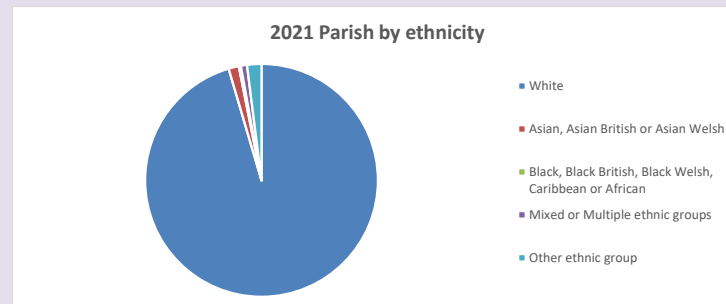

Ethnicity of those in your parish

Thoughts to ponder:

What has surprised you in these tables and charts?

Does your congregation(s) reflect the age and ethnic mix of your parish?

Where are those who have identified as Christians who do not attend your church(es)? Do you have other Christian denomination churches in your parish?

How might this influence your mission plans?

This dashboard contains figures as submitted by churches currently in the parish

Attendance statistics: taken from annual Statistics for Mission returns.

Average weekly attendance: attendance at Sunday and midweek church services & fresh expressions in October;

Every effort has been made to ensure that data are reliable. We would be pleased to be notified of any significant errors or omissions by email to parishreturns@oxford.anglican.org