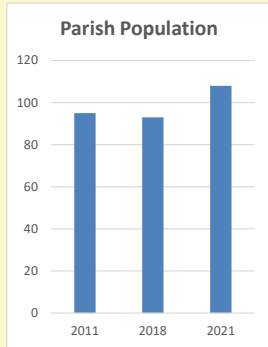

Deprivation Rank

2021 **8,175**

(1=most deprived parish in the Church of England, 12,307=least deprived)

Children and Young People

In your parish of **108** people
 5.7 % are aged 0-4
 5.1 % are aged 5-9
 4.8 % are aged 10-14

That is a total of **17**
 children and young people

In 2023 your child average
 weekly attendance was **0**

NB different age groups: 5-17 in 2011, 5-19 in 2021

Parish code: 270054

Number of churches in parish (2022): 1