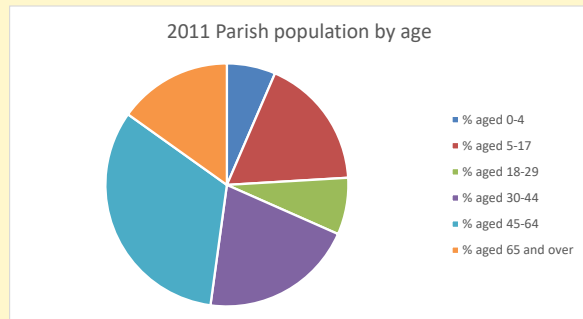

Deprivation Rank

2021 **8,175**

(1=most deprived parish in the Church of England, 12,307=least deprived)

Children and Young People

In your parish of **108** people
 5.7 % are aged 0-4
 5.1 % are aged 5-9
 4.8 % are aged 10-14

That is a total of **17**
 children and young people

In 2023 your child average
 weekly attendance was **0**

NB different age groups: 5-17 in 2011, 5-19 in 2021

Parish code: 270054

Number of churches in parish (2022): 1