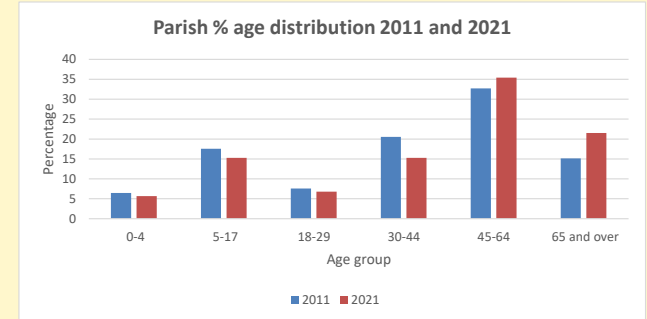

That is a total of **17**
 children and young people

In 2023 your child average
 weekly attendance was **0**

NB different age groups: 5-17 in 2011, 5-19 in 2021

Parish code: 270054

Number of churches in parish (2022): 1