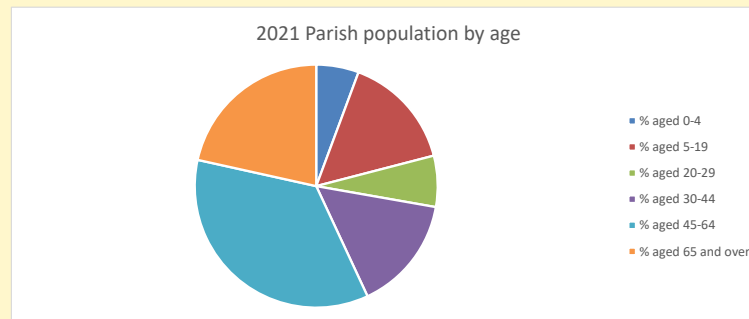

That is a total of **17**
 children and young people

In 2023 your child average
 weekly attendance was **0**

NB different age groups: 5-17 in 2011, 5-19 in 2021

Parish code: 270054

Number of churches in parish (2022): 1