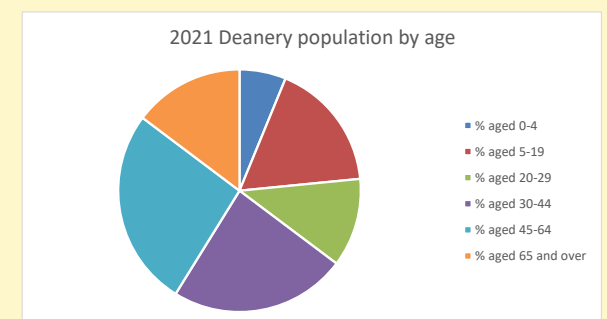

That is a total of **17**
 children and young people

In 2023 your child average
 weekly attendance was **0**

NB different age groups: 5-17 in 2011, 5-19 in 2021

Parish code: 270054

Number of churches in parish (2022): 1