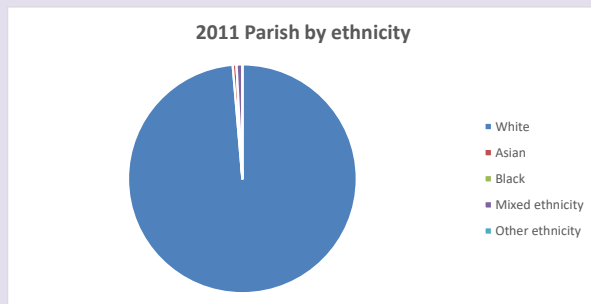

Ethnicity of those in your parish

Thoughts to ponder:

What has surprised you in these tables and charts?

Does your congregation(s) reflect the age and ethnic mix of your parish?

Where are those who have identified as Christians who do not attend your church(es)? Do you have other Christian denomination churches in your parish?

How might this influence your mission plans?

This dashboard contains figures as submitted by churches currently in the parish

Attendance statistics: taken from annual Statistics for Mission returns.

Average weekly attendance: attendance at Sunday and midweek church services & fresh expressions in October;

Every effort has been made to ensure that data are reliable. We would be pleased to be notified of any significant errors or omissions by email to parishreturns@oxford.anglican.org