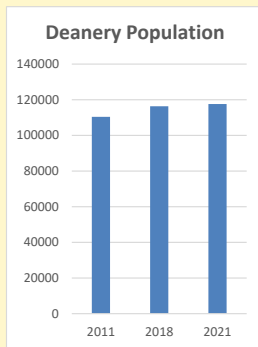

Deprivation Rank

2021 **8,175**

(1=most deprived parish in the Church of England, 12,307=least deprived)

Children and Young People

In your parish of **108** people
 5.7 % are aged 0-4
 5.1 % are aged 5-9
 4.8 % are aged 10-14

That is a total of **17**
 children and young people

In 2023 your child average
 weekly attendance was **0**

NB different age groups: 5-17 in 2011, 5-19 in 2021

Parish code: 270054

Number of churches in parish (2022): 1