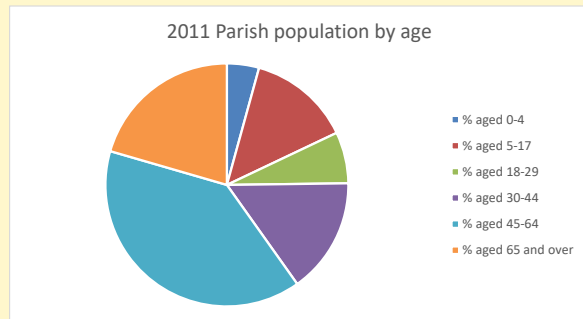

### Children and Young People

In your parish of **128** people

3.1 % are aged 0-4

6.0 % are aged 5-9

6.3 % are aged 10-14

That is a total of **20** children and young people

In 2023 your child average weekly attendance was **0**