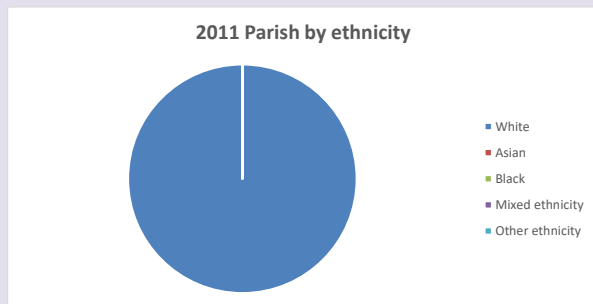

Ethnicity of those in your parish

Thoughts to ponder:

What has surprised you in these tables and charts?

Does your congregation(s) reflect the age and ethnic mix of your parish?

Where are those who have identified as Christians who do not attend your church(es)? Do you have other Christian denomination churches in your parish?

How might this influence your mission plans?

This dashboard contains figures as submitted by churches currently in the parish

Attendance statistics: taken from annual Statistics for Mission returns.

Average weekly attendance: attendance at Sunday and midweek church services & fresh expressions in October;

Every effort has been made to ensure that data are reliable. We would be pleased to be notified of any significant errors or omissions by email to parishreturns@oxford.anglican.org