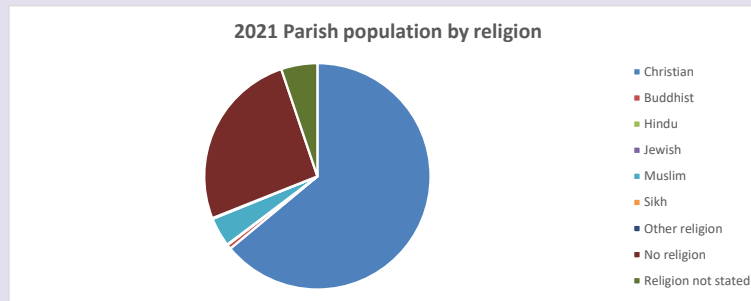

Religion of those in your parish

Your parish population in 2021 was 128

In 2021 64.0% said they are Christian. That is 82 people. In your parish your average weekly attendance is 3