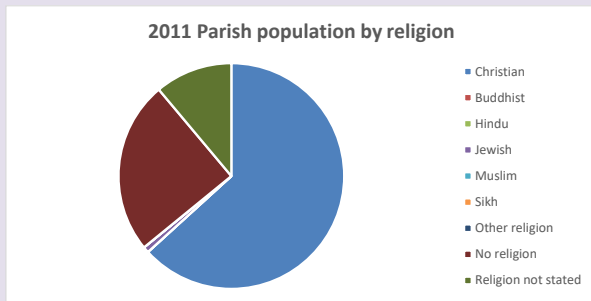

Religion of those in your parish

Your parish population in 2021 was 128

In 2021 64.0% said they are Christian. That is 82 people. In your parish your average weekly attendance is 3