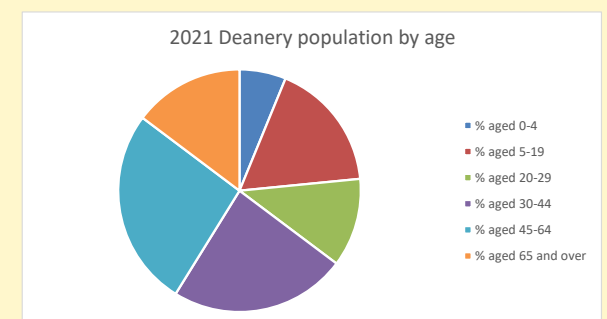

### Children and Young People

In your parish of **128** people

3.1 % are aged 0-4

6.0 % are aged 5-9

6.3 % are aged 10-14

That is a total of **20** children and young people

In 2023 your child average weekly attendance was **0**

NB different age groups: 5-17 in 2011, 5-19 in 2021

Parish code: 270055

Number of churches in parish (2022): 1

For more detailed census & deprivation info: see <http://arcg.is/1RaS4CS>  
<https://www.churchofengland.org/researchandstats>  
 and <http://www2.cuf.org.uk/poverty-england/poverty-map>