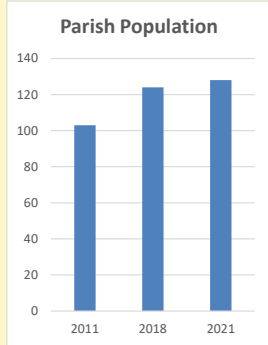

### Children and Young People

In your parish of **128** people

3.1 % are aged 0-4

6.0 % are aged 5-9

6.3 % are aged 10-14

That is a total of **20** children and young people

In 2023 your child average weekly attendance was **0**