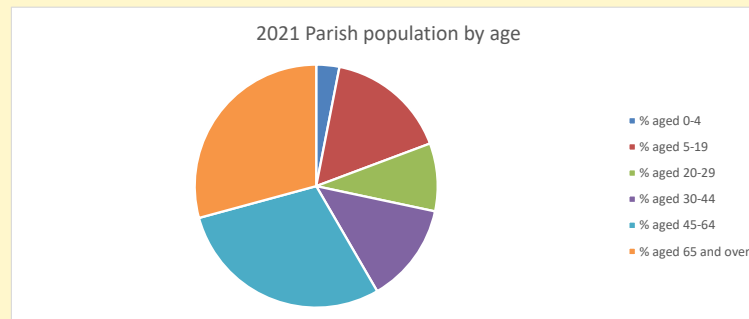

### Children and Young People

In your parish of **128** people

3.1 % are aged 0-4

6.0 % are aged 5-9

6.3 % are aged 10-14

That is a total of **20** children and young people

In 2023 your child average weekly attendance was **0**

NB different age groups: 5-17 in 2011, 5-19 in 2021

Parish code: 270055

Number of churches in parish (2022): 1

For more detailed census & deprivation info: see <http://arcg.is/1RaS4CS>  
<https://www.churchofengland.org/researchandstats>  
 and <http://www2.cuf.org.uk/poverty-england/poverty-map>