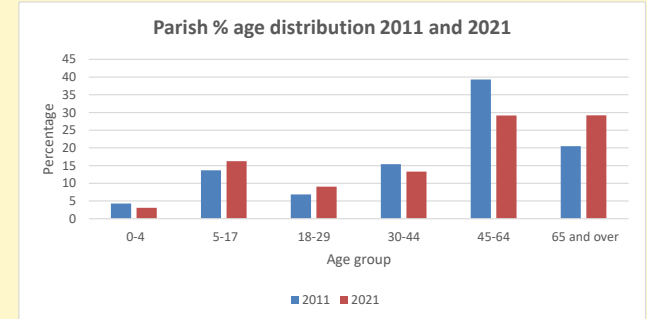

### Children and Young People

In your parish of **128** people

3.1 % are aged 0-4

6.0 % are aged 5-9

6.3 % are aged 10-14

That is a total of **20** children and young people

In 2023 your child average weekly attendance was **0**