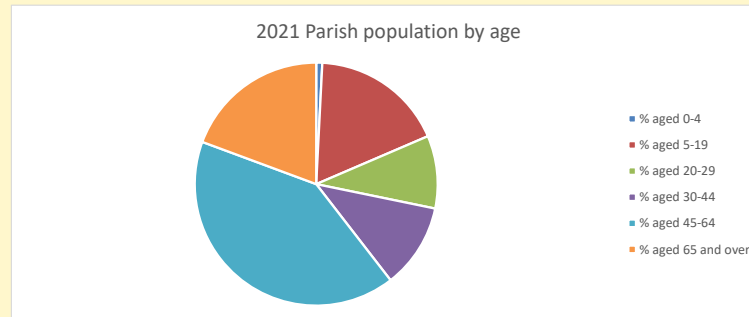

### Children and Young People

In your parish of **123** people

0.8 % are aged 0-4

3.2 % are aged 5-9

6.5 % are aged 10-14

That is a total of **13** children and young people

In 2023 your child average weekly attendance was **1**

NB different age groups: 5-17 in 2011, 5-19 in 2021

Parish code: 270056

Number of churches in parish (2022): 1

For more detailed census & deprivation info: see <http://arcg.is/1RaS4CS>  
<https://www.churchofengland.org/researchandstats>  
 and <http://www2.cuf.org.uk/poverty-england/poverty-map>