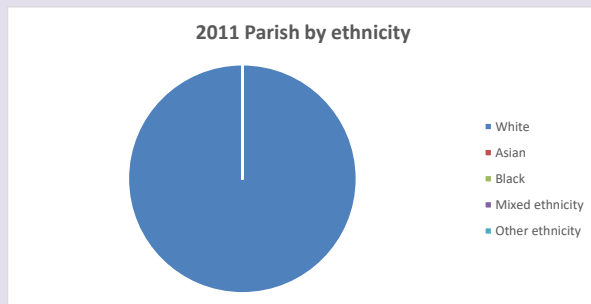

Ethnicity of those in your parish

Thoughts to ponder:

What has surprised you in these tables and charts?

Does your congregation(s) reflect the age and ethnic mix of your parish?

Where are those who have identified as Christians who do not attend your church(es)? Do you have other Christian denomination churches in your parish?

How might this influence your mission plans?

This dashboard contains figures as submitted by churches currently in the parish

Attendance statistics: taken from annual Statistics for Mission returns.

Average weekly attendance: attendance at Sunday and midweek church services & fresh expressions in October;

Every effort has been made to ensure that data are reliable. We would be pleased to be notified of any significant errors or omissions by email to parishreturns@oxford.anglican.org