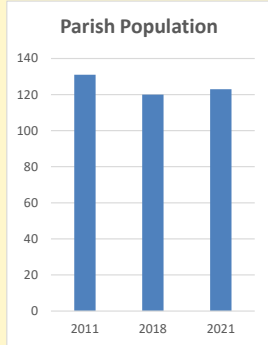

### Children and Young People

In your parish of **123** people

0.8 % are aged 0-4

3.2 % are aged 5-9

6.5 % are aged 10-14

That is a total of **13** children and young people

In 2023 your child average weekly attendance was **1**

NB different age groups: 5-17 in 2011, 5-19 in 2021

Parish code: 270056

Number of churches in parish (2022): 1

For more detailed census & deprivation info: see <http://arcg.is/1RaS4CS>  
<https://www.churchofengland.org/researchandstats>  
 and <http://www2.cuf.org.uk/poverty-england/poverty-map>