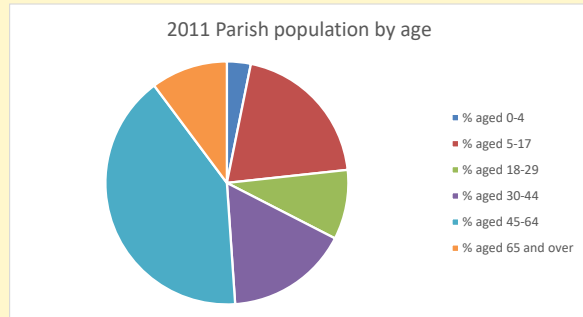

### Children and Young People

In your parish of **123** people

0.8 % are aged 0-4

3.2 % are aged 5-9

6.5 % are aged 10-14

That is a total of **13** children and young people

In 2023 your child average weekly attendance was **1**