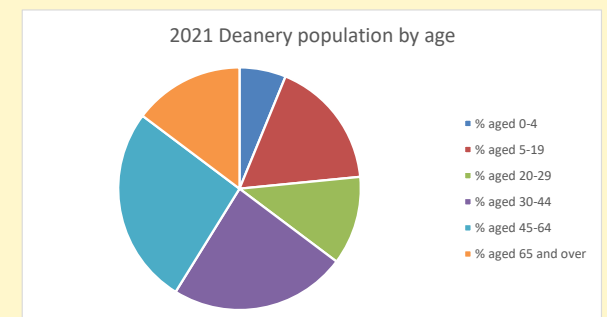

### Children and Young People

In your parish of **123** people

0.8 % are aged 0-4

3.2 % are aged 5-9

6.5 % are aged 10-14

That is a total of **13** children and young people

In 2023 your child average weekly attendance was **1**