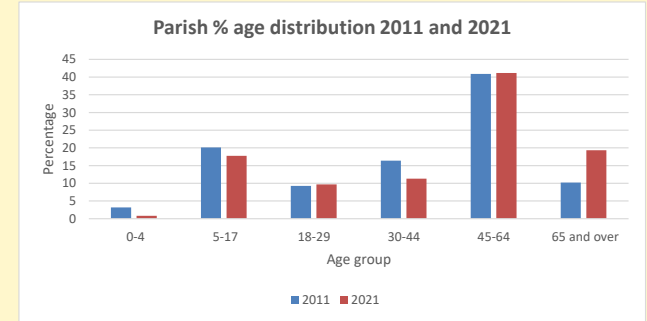

### Children and Young People

In your parish of **123** people

0.8 % are aged 0-4

3.2 % are aged 5-9

6.5 % are aged 10-14

That is a total of **13** children and young people

In 2023 your child average weekly attendance was **1**