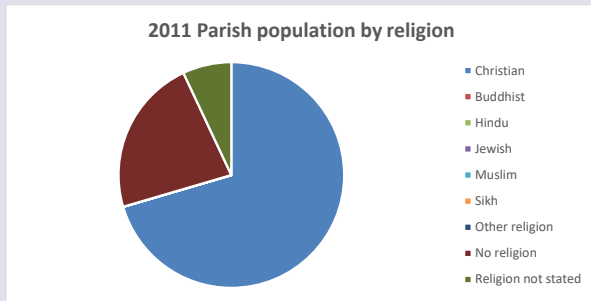

Religion of those in your parish

Your parish population in 2021 was 123

In 2021 56.9% said they are Christian. That is 70 people. In your parish your average weekly attendance is 7