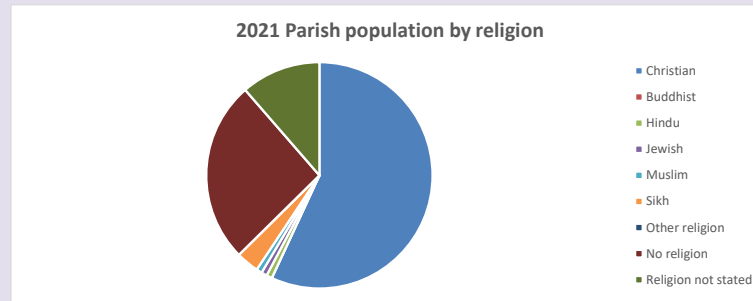

Religion of those in your parish

Your parish population in 2021 was 123

In 2021 56.9% said they are Christian. That is 70 people. In your parish your average weekly attendance is 7