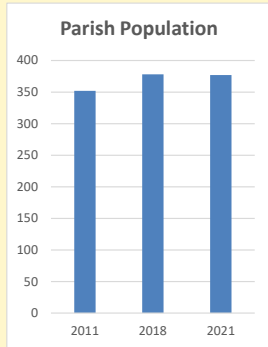

Census Dashboard for the parish of Souldern in the Deanery of BICESTER & ISLIP

Parish population, Census and deprivation summary

Population of parish and deanery

2011, 2018 and 2021

	Parish	Deanery
2011	352	110456
2018	378	116327
2021	377	117,603

Deprivation Rank

2021 **9,685**

(1=most deprived parish in the Church of England, 12,307=least deprived)

Children and Young People

In your parish of **377** people
 6.0 % are aged 0-4
 6.3 % are aged 5-9
 4.0 % are aged 10-14

That is a total of **61**
 children and young people

In 2023 your child average
 weekly attendance was **2**

NB different age groups: 5-17 in 2011, 5-19 in 2021

Parish code: 270060

Number of churches in parish (2022): 1