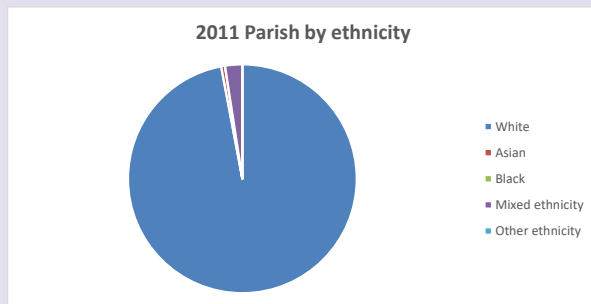

Ethnicity of those in your parish

Thoughts to ponder:

What has surprised you in these tables and charts?

Does your congregation(s) reflect the age and ethnic mix of your parish?

Where are those who have identified as Christians who do not attend your church(es)? Do you have other Christian denomination churches in your parish?

How might this influence your mission plans?

This dashboard contains figures as submitted by churches currently in the parish

Attendance statistics: taken from annual Statistics for Mission returns.

Average weekly attendance: attendance at Sunday and midweek church services & fresh expressions in October;

Every effort has been made to ensure that data are reliable. We would be pleased to be notified of any significant errors or omissions by email to parishreturns@oxford.anglican.org