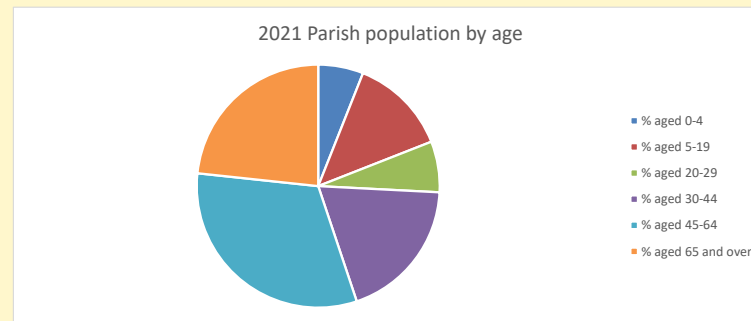

Census Dashboard for the parish of Souldern in the Deanery of BICESTER & ISLIP

Parish population, Census and deprivation summary

Population of parish and deanery

2011, 2018 and 2021

	Parish	Deanery
2011	352	110456
2018	378	116327
2021	377	117,603

Deprivation Rank

2021 **9,685**

(1=most deprived parish in the Church of England, 12,307=least deprived)

Children and Young People

In your parish of **377** people
 6.0 % are aged 0-4
 6.3 % are aged 5-9
 4.0 % are aged 10-14

That is a total of **61**
 children and young people

In 2023 your child average
 weekly attendance was **2**

NB different age groups: 5-17 in 2011, 5-19 in 2021

Parish code: 270060

Number of churches in parish (2022): 1