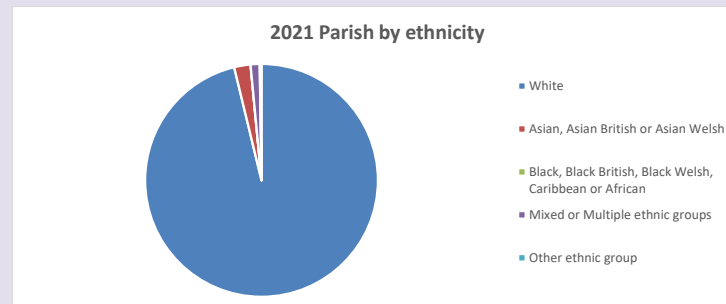

Ethnicity of those in your parish

Thoughts to ponder:

What has surprised you in these tables and charts?

Does your congregation(s) reflect the age and ethnic mix of your parish?

Where are those who have identified as Christians who do not attend your church(es)? Do you have other Christian denomination churches in your parish?

How might this influence your mission plans?

This dashboard contains figures as submitted by churches currently in the parish

Attendance statistics: taken from annual Statistics for Mission returns.

Average weekly attendance: attendance at Sunday and midweek church services & fresh expressions in October;

Every effort has been made to ensure that data are reliable. We would be pleased to be notified of any significant errors or omissions by email to parishreturns@oxford.anglican.org