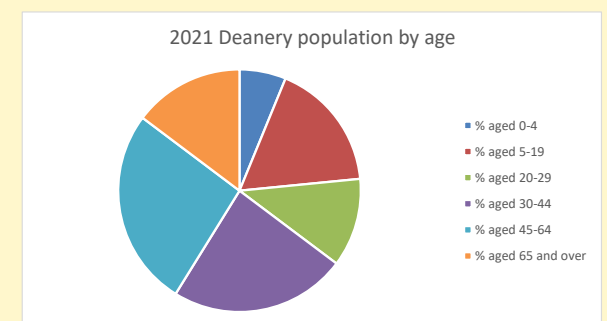

Census Dashboard for the parish of Souldern in the Deanery of BICESTER & ISLIP

Parish population, Census and deprivation summary

Population of parish and deanery

2011, 2018 and 2021

	Parish	Deanery
2011	352	110456
2018	378	116327
2021	377	117,603

That is a total of **61**
 children and young people

In 2023 your child average
 weekly attendance was **2**

NB different age groups: 5-17 in 2011, 5-19 in 2021

Parish code: 270060

Number of churches in parish (2022): 1