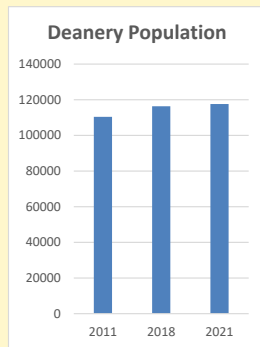

Census Dashboard for the parish of Souldern in the Deanery of BICESTER & ISLIP

Parish population, Census and deprivation summary

Population of parish and deanery

2011, 2018 and 2021

	Parish	Deanery
2011	352	110456
2018	378	116327
2021	377	117,603

Deprivation Rank

2021 **9,685**

(1=most deprived parish in the Church of England, 12,307=least deprived)

Children and Young People

In your parish of **377** people
 6.0 % are aged 0-4
 6.3 % are aged 5-9
 4.0 % are aged 10-14

That is a total of **61**
 children and young people

In 2023 your child average
 weekly attendance was **2**

NB different age groups: 5-17 in 2011, 5-19 in 2021

Parish code: 270060

Number of churches in parish (2022): 1