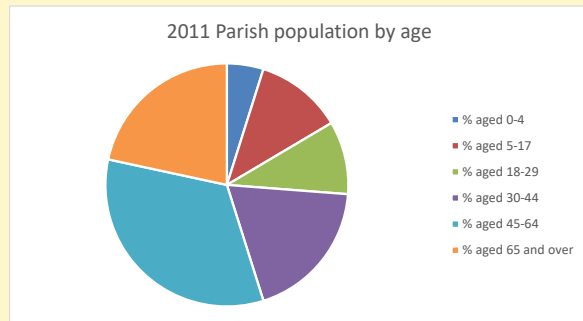

Census Dashboard for the parish of Souldern in the Deanery of BICESTER & ISLIP

Parish population, Census and deprivation summary

Population of parish and deanery

2011, 2018 and 2021

	Parish	Deanery
2011	352	110456
2018	378	116327
2021	377	117,603

Deprivation Rank

2021 **9,685**

(1=most deprived parish in the Church of England, 12,307=least deprived)

Children and Young People

In your parish of **377** people
 6.0 % are aged 0-4
 6.3 % are aged 5-9
 4.0 % are aged 10-14

That is a total of **61**
 children and young people

In 2023 your child average
 weekly attendance was **2**

NB different age groups: 5-17 in 2011, 5-19 in 2021

Parish code: 270060

Number of churches in parish (2022): 1