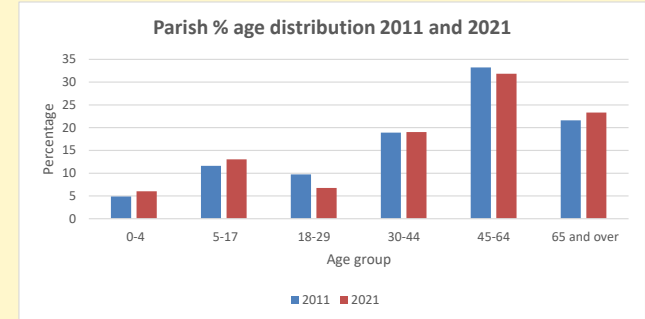

That is a total of **61**
 children and young people

In 2023 your child average
 weekly attendance was **2**

NB different age groups: 5-17 in 2011, 5-19 in 2021

Parish code: 270060

Number of churches in parish (2022): 1