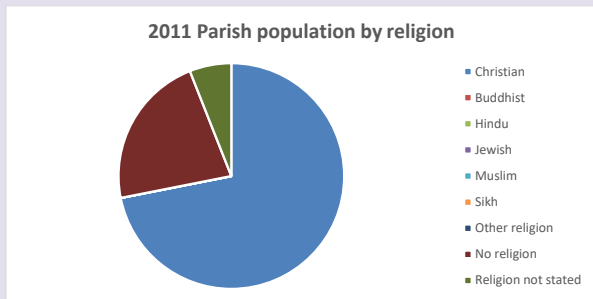

Religion of those in your parish

Your parish population in 2021 was 465

In 2021 60.6% said they are Christian. That is 282 people. In your parish your average weekly attendance is 33