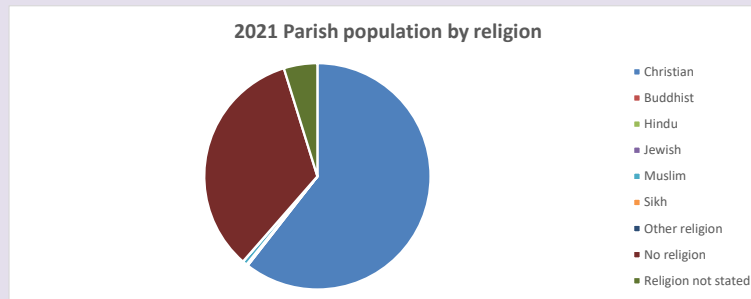

Religion of those in your parish

Your parish population in 2021 was 465

In 2021 60.6% said they are Christian. That is 282 people. In your parish your average weekly attendance is 33