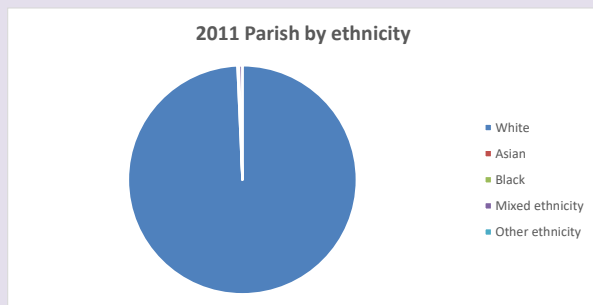

Ethnicity of those in your parish

Thoughts to ponder:

What has surprised you in these tables and charts?

Does your congregation(s) reflect the age and ethnic mix of your parish?

Where are those who have identified as Christians who do not attend your church(es)? Do you have other Christian denomination churches in your parish?

How might this influence your mission plans?

This dashboard contains figures as submitted by churches currently in the parish

Attendance statistics: taken from annual Statistics for Mission returns.

Average weekly attendance: attendance at Sunday and midweek church services & fresh expressions in October;

Every effort has been made to ensure that data are reliable. We would be pleased to be notified of any significant errors or omissions by email to parishreturns@oxford.anglican.org