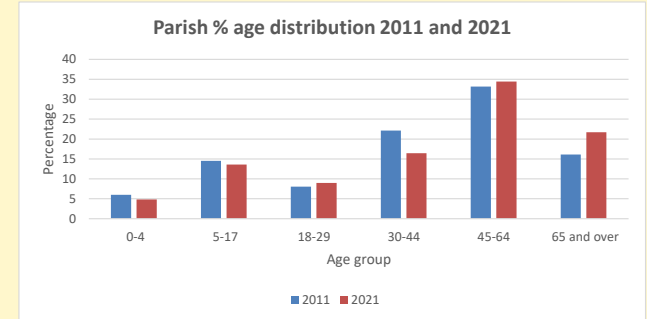

### Children and Young People

In your parish of **465** people

4.8 % are aged 0-4

5.3 % are aged 5-9

4.8 % are aged 10-14

That is a total of **69** children and young people

In 2023 your child average weekly attendance was **4**