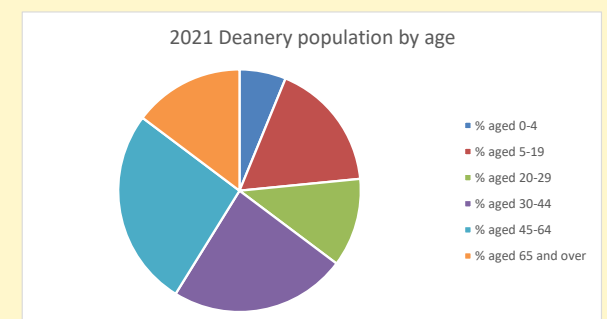

### Children and Young People

In your parish of **465** people

4.8 % are aged 0-4

5.3 % are aged 5-9

4.8 % are aged 10-14

That is a total of **69** children and young people

In 2023 your child average weekly attendance was **4**