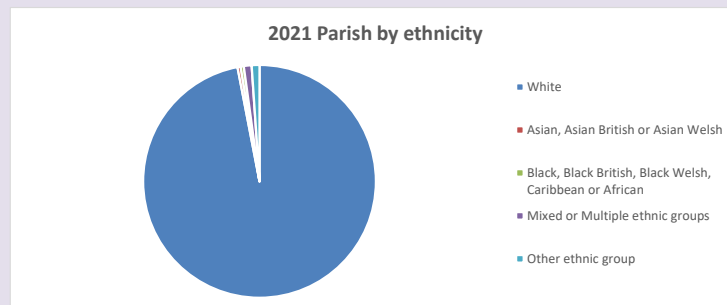

Ethnicity of those in your parish

Thoughts to ponder:

What has surprised you in these tables and charts?

Does your congregation(s) reflect the age and ethnic mix of your parish?

Where are those who have identified as Christians who do not attend your church(es)? Do you have other Christian denomination churches in your parish?

How might this influence your mission plans?

This dashboard contains figures as submitted by churches currently in the parish

Attendance statistics: taken from annual Statistics for Mission returns.

Average weekly attendance: attendance at Sunday and midweek church services & fresh expressions in October;

Every effort has been made to ensure that data are reliable. We would be pleased to be notified of any significant errors or omissions by email to parishreturns@oxford.anglican.org