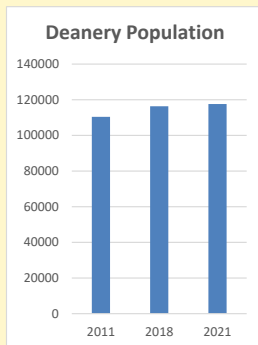

### Children and Young People

In your parish of **465** people

4.8 % are aged 0-4

5.3 % are aged 5-9

4.8 % are aged 10-14

That is a total of **69** children and young people

In 2023 your child average weekly attendance was **4**

NB different age groups: 5-17 in 2011, 5-19 in 2021

Parish code: 270062

Number of churches in parish (2022): 2

For more detailed census & deprivation info: see <http://arcg.is/1RaS4CS>  
<https://www.churchofengland.org/researchandstats>  
 and <http://www2.cuf.org.uk/poverty-england/poverty-map>