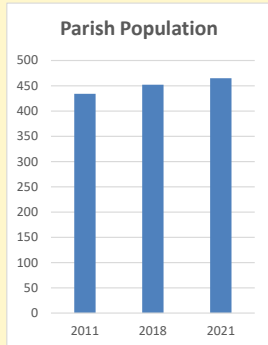

### Children and Young People

In your parish of **465** people

4.8 % are aged 0-4

5.3 % are aged 5-9

4.8 % are aged 10-14

That is a total of **69** children and young people

In 2023 your child average weekly attendance was **4**

NB different age groups: 5-17 in 2011, 5-19 in 2021

Parish code: 270062

Number of churches in parish (2022): 2

For more detailed census & deprivation info: see <http://arcg.is/1RaS4CS>  
<https://www.churchofengland.org/researchandstats>  
 and <http://www2.cuf.org.uk/poverty-england/poverty-map>