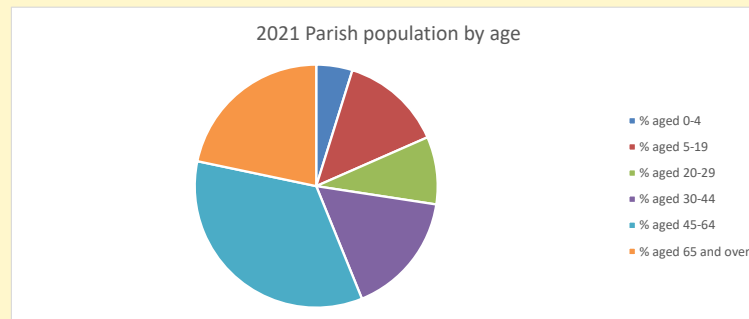

### Children and Young People

In your parish of **465** people

4.8 % are aged 0-4

5.3 % are aged 5-9

4.8 % are aged 10-14

That is a total of **69** children and young people

In 2023 your child average weekly attendance was **4**

NB different age groups: 5-17 in 2011, 5-19 in 2021

Parish code: 270062

Number of churches in parish (2022): 2

For more detailed census & deprivation info: see <http://arcg.is/1RaS4CS>  
<https://www.churchofengland.org/researchandstats>  
 and <http://www2.cuf.org.uk/poverty-england/poverty-map>