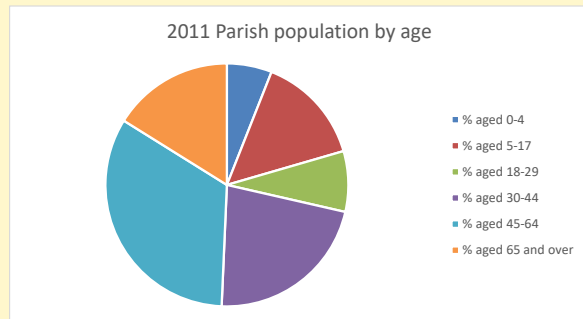

### Children and Young People

In your parish of **465** people

4.8 % are aged 0-4

5.3 % are aged 5-9

4.8 % are aged 10-14

That is a total of **69** children and young people

In 2023 your child average weekly attendance was **4**