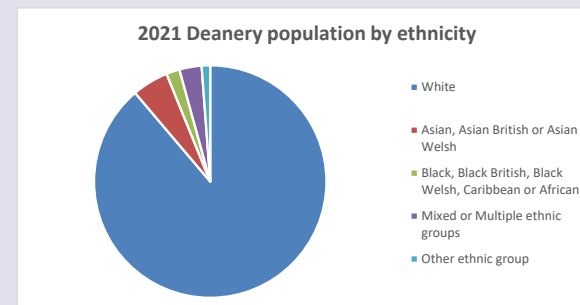

Ethnicity of those in your parish

Thoughts to ponder:

What has surprised you in these tables and charts?

Does your congregation(s) reflect the age and ethnic mix of your parish?

Where are those who have identified as Christians who do not attend your church(es)? Do you have other Christian denomination churches in your parish?

How might this influence your mission plans?

This dashboard contains figures as submitted by churches currently in the parish

Attendance statistics: taken from annual Statistics for Mission returns.

Average weekly attendance: attendance at Sunday and midweek church services & fresh expressions in October;

Every effort has been made to ensure that data are reliable. We would be pleased to be notified of any significant errors or omissions by email to parishreturns@oxford.anglican.org