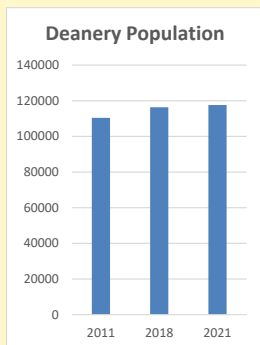

Deprivation Rank

2021 **7,714**

(1=most deprived parish in the Church of England, 12,307=least deprived)

Children and Young People

In your parish of **873** people

3.7 % are aged 0-4

5.4 % are aged 5-9

4.8 % are aged 10-14

That is a total of **122** children and young people

In 2023 your child average weekly attendance was **1**

NB different age groups: 5-17 in 2011, 5-19 in 2021

Parish code: 270067

Number of churches in parish (2022): 1