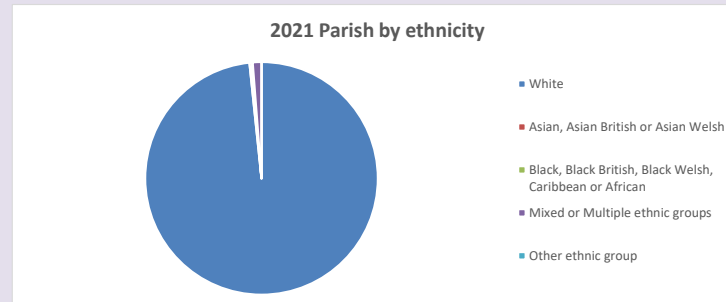

Ethnicity of those in your parish

Thoughts to ponder:

What has surprised you in these tables and charts?

Does your congregation(s) reflect the age and ethnic mix of your parish?

Where are those who have identified as Christians who do not attend your church(es)? Do you have other Christian denomination churches in your parish?

How might this influence your mission plans?

This dashboard contains figures as submitted by churches currently in the parish

Attendance statistics: taken from annual Statistics for Mission returns.

Average weekly attendance: attendance at Sunday and midweek church services & fresh expressions in October;

Every effort has been made to ensure that data are reliable. We would be pleased to be notified of any significant errors or omissions by email to parishreturns@oxford.anglican.org