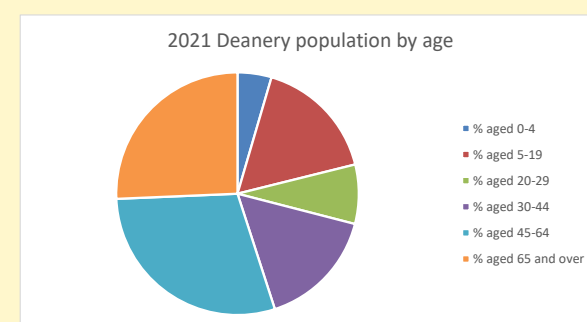

That is a total of **122** children and young people

In 2023 your child average weekly attendance was **1**

NB different age groups: 5-17 in 2011, 5-19 in 2021

Parish code: 270067

Number of churches in parish (2022): 1