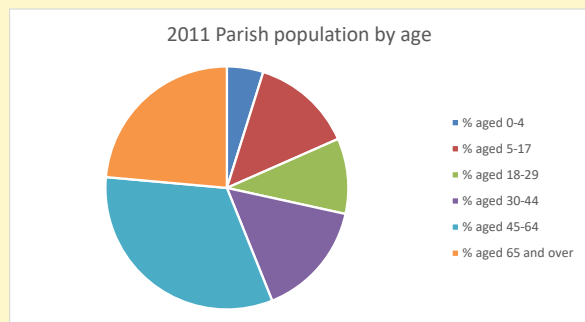

Deprivation Rank

2021 **7,714**

(1=most deprived parish in the Church of England, 12,307=least deprived)

Children and Young People

In your parish of **873** people

3.7 % are aged 0-4

5.4 % are aged 5-9

4.8 % are aged 10-14

That is a total of **122** children and young people

In 2023 your child average weekly attendance was **1**

NB different age groups: 5-17 in 2011, 5-19 in 2021

Parish code: 270067

Number of churches in parish (2022): 1