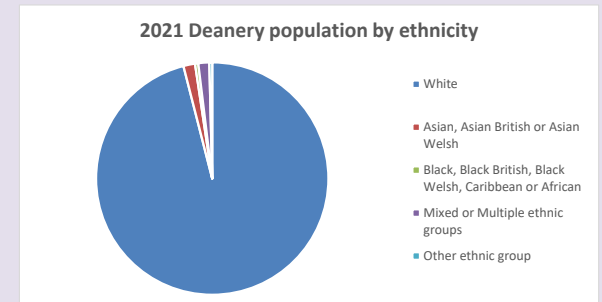

Ethnicity of those in your parish

Thoughts to ponder:

What has surprised you in these tables and charts?

Does your congregation(s) reflect the age and ethnic mix of your parish?

Where are those who have identified as Christians who do not attend your church(es)? Do you have other Christian denomination churches in your parish?

How might this influence your mission plans?

This dashboard contains figures as submitted by churches currently in the parish

Attendance statistics: taken from annual Statistics for Mission returns.

Average weekly attendance: attendance at Sunday and midweek church services & fresh expressions in October;

Every effort has been made to ensure that data are reliable. We would be pleased to be notified of any significant errors or omissions by email to parishreturns@oxford.anglican.org