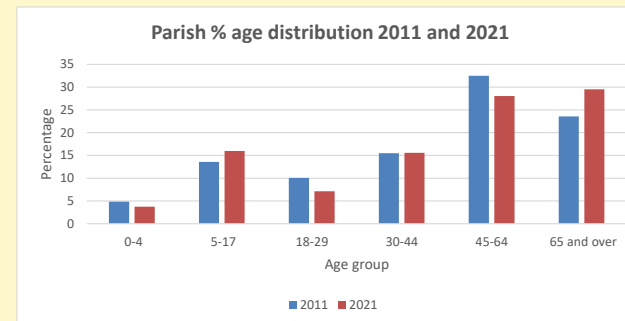

That is a total of **122** children and young people

In 2023 your child average weekly attendance was **1**

NB different age groups: 5-17 in 2011, 5-19 in 2021

Parish code: 270067

Number of churches in parish (2022): 1