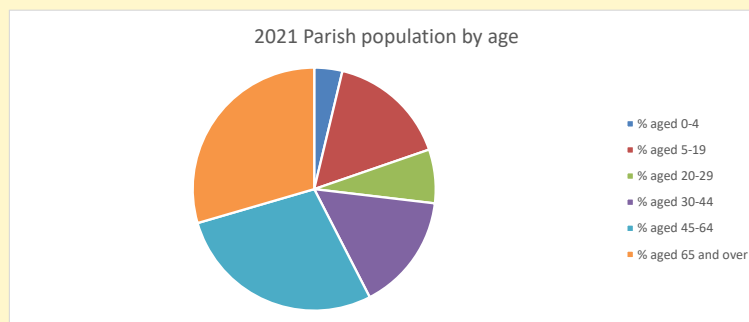

That is a total of **122** children and young people

In 2023 your child average weekly attendance was **1**

NB different age groups: 5-17 in 2011, 5-19 in 2021

Parish code: 270067

Number of churches in parish (2022): 1