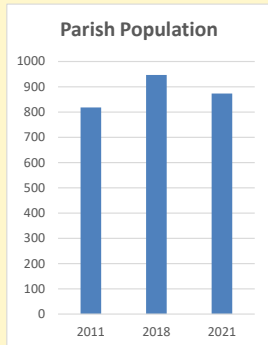

Deprivation Rank

2021 **7,714**

(1=most deprived parish in the Church of England, 12,307=least deprived)

Children and Young People

In your parish of **873** people

3.7 % are aged 0-4

5.4 % are aged 5-9

4.8 % are aged 10-14

That is a total of **122** children and young people

In 2023 your child average weekly attendance was **1**

NB different age groups: 5-17 in 2011, 5-19 in 2021

Parish code: 270067

Number of churches in parish (2022): 1