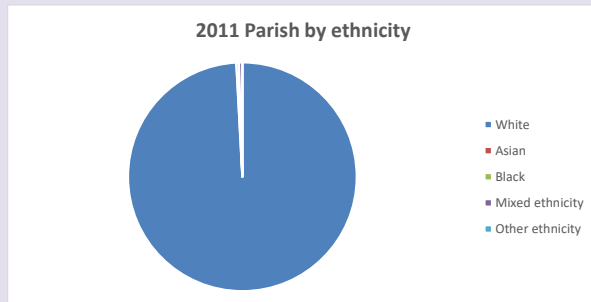

Ethnicity of those in your parish

Thoughts to ponder:

What has surprised you in these tables and charts?

Does your congregation(s) reflect the age and ethnic mix of your parish?

Where are those who have identified as Christians who do not attend your church(es)? Do you have other Christian denomination churches in your parish?

How might this influence your mission plans?

This dashboard contains figures as submitted by churches currently in the parish

Attendance statistics: taken from annual Statistics for Mission returns.

Average weekly attendance: attendance at Sunday and midweek church services & fresh expressions in October;

Every effort has been made to ensure that data are reliable. We would be pleased to be notified of any significant errors or omissions by email to parishreturns@oxford.anglican.org