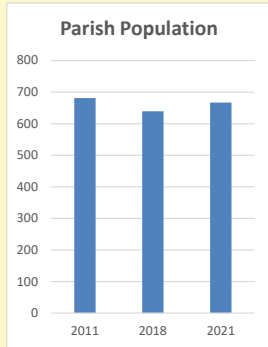

Deprivation Rank

2021 **7,892**

(1=most deprived parish in the Church of England, 12,307=least deprived)

Children and Young People

In your parish of **667** people

3.6 % are aged 0-4

4.3 % are aged 5-9

5.7 % are aged 10-14

That is a total of **91** children and young people

In 2023 your child average weekly attendance was **2**

NB different age groups: 5-17 in 2011, 5-19 in 2021

Parish code: 270073

Number of churches in parish (2022): 1