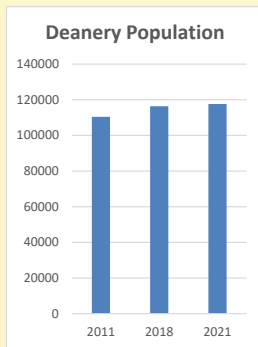

Deprivation Rank

2021 **7,892**

(1=most deprived parish in the Church of England, 12,307=least deprived)

Children and Young People

In your parish of **667** people

3.6 % are aged 0-4

4.3 % are aged 5-9

5.7 % are aged 10-14

That is a total of **91** children and young people

In 2023 your child average weekly attendance was **2**

NB different age groups: 5-17 in 2011, 5-19 in 2021

Parish code: 270073

Number of churches in parish (2022): 1