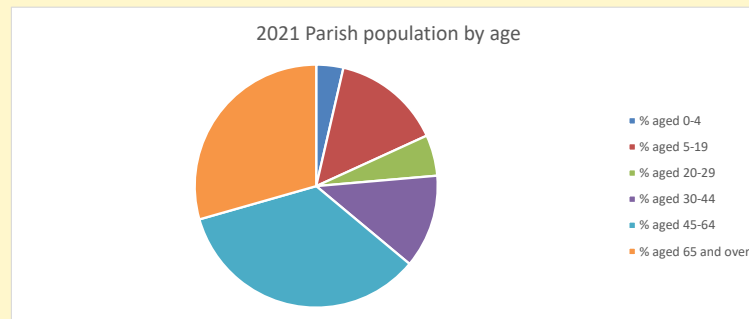

That is a total of **91** children and young people

In 2023 your child average weekly attendance was **2**

NB different age groups: 5-17 in 2011, 5-19 in 2021

Parish code: 270073

Number of churches in parish (2022): 1