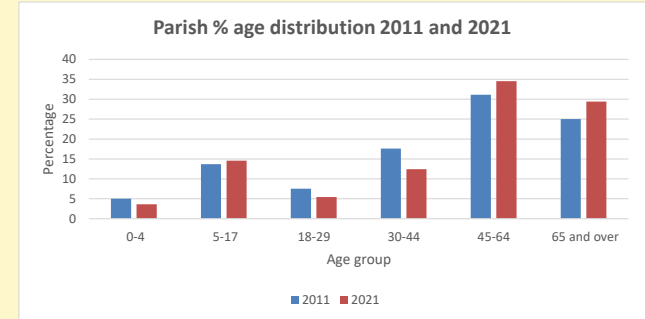

That is a total of **91** children and young people

In 2023 your child average weekly attendance was **2**

NB different age groups: 5-17 in 2011, 5-19 in 2021

Parish code: 270073

Number of churches in parish (2022): 1