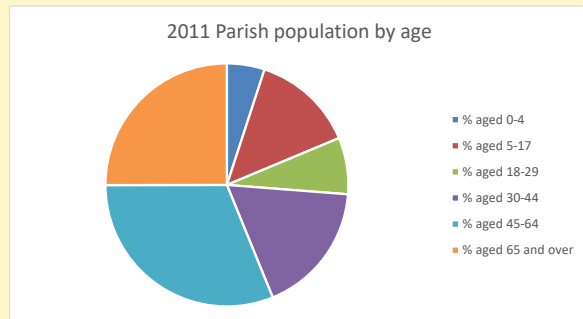

Deprivation Rank

2021 **7,892**

(1=most deprived parish in the Church of England, 12,307=least deprived)

Children and Young People

In your parish of **667** people

3.6 % are aged 0-4

4.3 % are aged 5-9

5.7 % are aged 10-14

That is a total of **91** children and young people

In 2023 your child average weekly attendance was **2**

NB different age groups: 5-17 in 2011, 5-19 in 2021

Parish code: 270073

Number of churches in parish (2022): 1