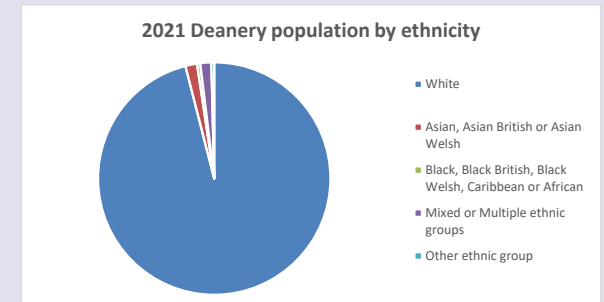

Ethnicity of those in your parish

Thoughts to ponder:

What has surprised you in these tables and charts?

Does your congregation(s) reflect the age and ethnic mix of your parish?

Where are those who have identified as Christians who do not attend your church(es)? Do you have other Christian denomination churches in your parish?

How might this influence your mission plans?

This dashboard contains figures as submitted by churches currently in the parish

Attendance statistics: taken from annual Statistics for Mission returns.

Average weekly attendance: attendance at Sunday and midweek church services & fresh expressions in October;

Every effort has been made to ensure that data are reliable. We would be pleased to be notified of any significant errors or omissions by email to parishreturns@oxford.anglican.org