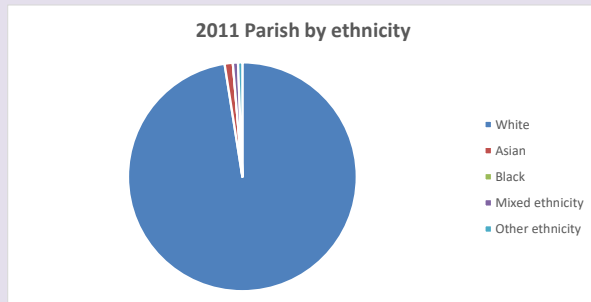

Ethnicity of those in your parish

Thoughts to ponder:

What has surprised you in these tables and charts?

Does your congregation(s) reflect the age and ethnic mix of your parish?

Where are those who have identified as Christians who do not attend your church(es)? Do you have other Christian denomination churches in your parish?

How might this influence your mission plans?

This dashboard contains figures as submitted by churches currently in the parish

Attendance statistics: taken from annual Statistics for Mission returns.

Average weekly attendance: attendance at Sunday and midweek church services & fresh expressions in October;

Every effort has been made to ensure that data are reliable. We would be pleased to be notified of any significant errors or omissions by email to parishreturns@oxford.anglican.org