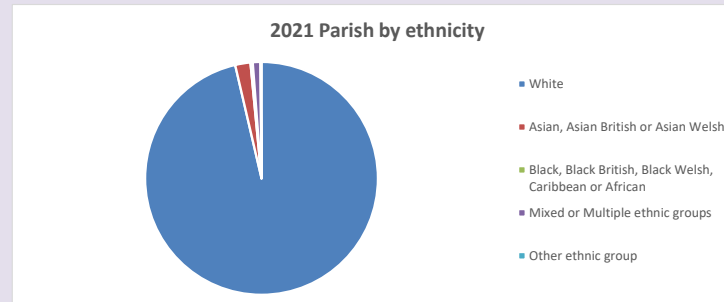

Ethnicity of those in your parish

Thoughts to ponder:

What has surprised you in these tables and charts?

Does your congregation(s) reflect the age and ethnic mix of your parish?

Where are those who have identified as Christians who do not attend your church(es)? Do you have other Christian denomination churches in your parish?

How might this influence your mission plans?

This dashboard contains figures as submitted by churches currently in the parish

Attendance statistics: taken from annual Statistics for Mission returns.

Average weekly attendance: attendance at Sunday and midweek church services & fresh expressions in October;

Every effort has been made to ensure that data are reliable. We would be pleased to be notified of any significant errors or omissions by email to parishreturns@oxford.anglican.org