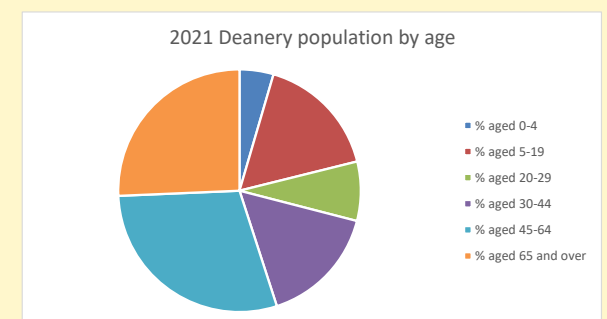

That is a total of **91** children and young people

In 2023 your child average weekly attendance was **2**

NB different age groups: 5-17 in 2011, 5-19 in 2021

Parish code: 270073

Number of churches in parish (2022): 1