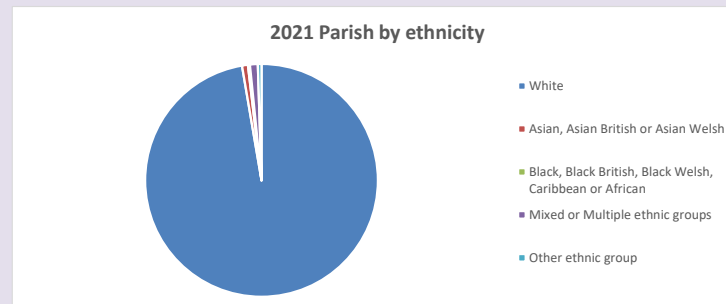

Ethnicity of those in your parish

Thoughts to ponder:

What has surprised you in these tables and charts?

Does your congregation(s) reflect the age and ethnic mix of your parish?

Where are those who have identified as Christians who do not attend your church(es)? Do you have other Christian denomination churches in your parish?

How might this influence your mission plans?

This dashboard contains figures as submitted by churches currently in the parish

Attendance statistics: taken from annual Statistics for Mission returns.

Average weekly attendance: attendance at Sunday and midweek church services & fresh expressions in October;

Every effort has been made to ensure that data are reliable. We would be pleased to be notified of any significant errors or omissions by email to parishreturns@oxford.anglican.org