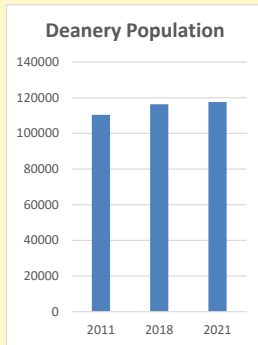

### Children and Young People

In your parish of **259** people  
 3.2 % are aged 0-4  
 5.1 % are aged 5-9  
 6.1 % are aged 10-14

That is a total of **37**  
 children and young people

In 2023 your child average  
 weekly attendance was **0**