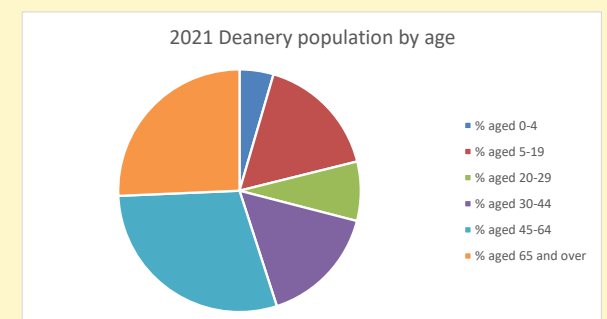

### Children and Young People

In your parish of **259** people  
 3.2 % are aged 0-4  
 5.1 % are aged 5-9  
 6.1 % are aged 10-14

That is a total of **37**  
 children and young people

In 2023 your child average  
 weekly attendance was **0**