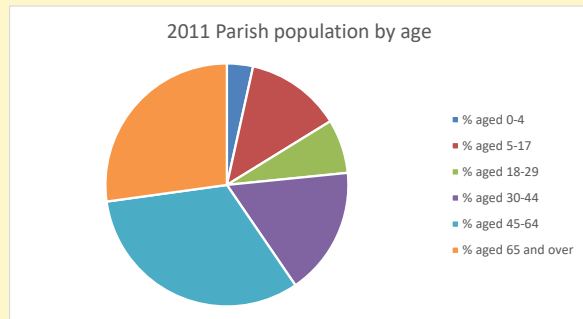

### Children and Young People

In your parish of **259** people  
 3.2 % are aged 0-4  
 5.1 % are aged 5-9  
 6.1 % are aged 10-14

That is a total of **37**  
 children and young people

In 2023 your child average  
 weekly attendance was **0**