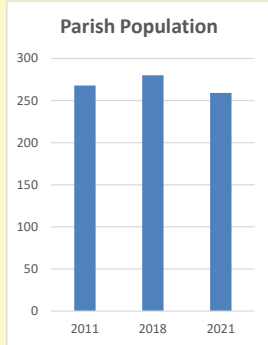

### Children and Young People

In your parish of **259** people  
 3.2 % are aged 0-4  
 5.1 % are aged 5-9  
 6.1 % are aged 10-14

That is a total of **37**  
 children and young people

In 2023 your child average  
 weekly attendance was **0**