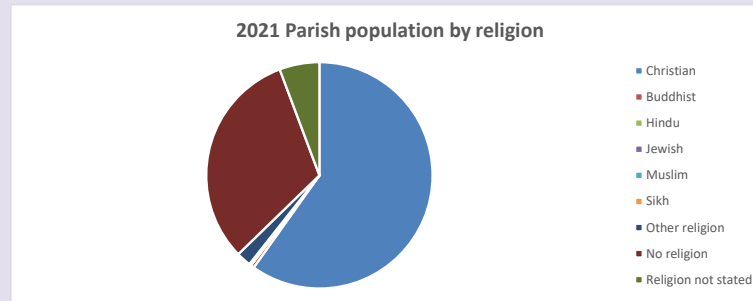

Religion of those in your parish

Your parish population in 2021 was 259

In 2021 **59.9%** said they are Christian. That is **155 people**. In your parish your average weekly attendance is **8**