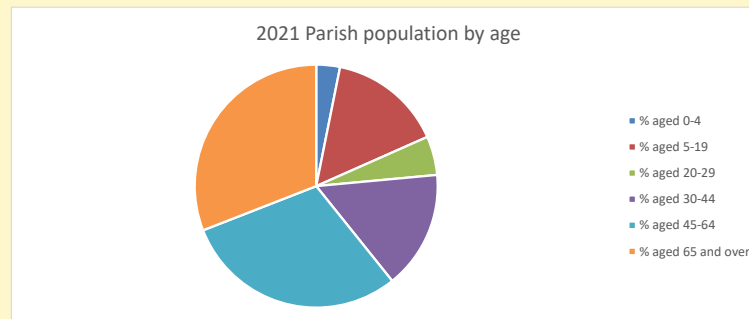

### Children and Young People

In your parish of **259** people  
 3.2 % are aged 0-4  
 5.1 % are aged 5-9  
 6.1 % are aged 10-14

That is a total of **37**  
 children and young people

In 2023 your child average  
 weekly attendance was **0**