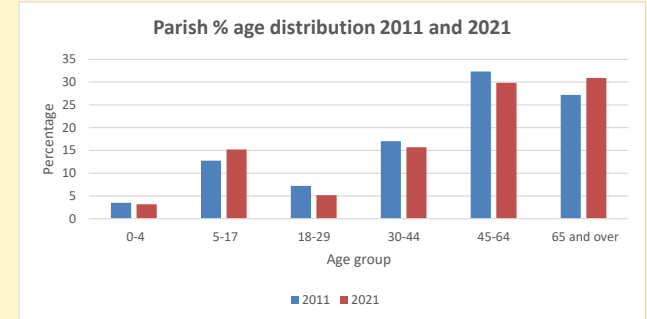

### Children and Young People

In your parish of **259** people  
 3.2 % are aged 0-4  
 5.1 % are aged 5-9  
 6.1 % are aged 10-14

That is a total of **37**  
 children and young people

In 2023 your child average  
 weekly attendance was **0**