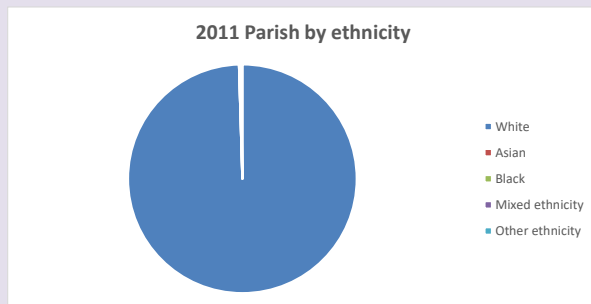

Ethnicity of those in your parish

Thoughts to ponder:

What has surprised you in these tables and charts?

Does your congregation(s) reflect the age and ethnic mix of your parish?

Where are those who have identified as Christians who do not attend your church(es)? Do you have other Christian denomination churches in your parish?

How might this influence your mission plans?

This dashboard contains figures as submitted by churches currently in the parish

Attendance statistics: taken from annual Statistics for Mission returns.

Average weekly attendance: attendance at Sunday and midweek church services & fresh expressions in October;

Every effort has been made to ensure that data are reliable. We would be pleased to be notified of any significant errors or omissions by email to parishreturns@oxford.anglican.org