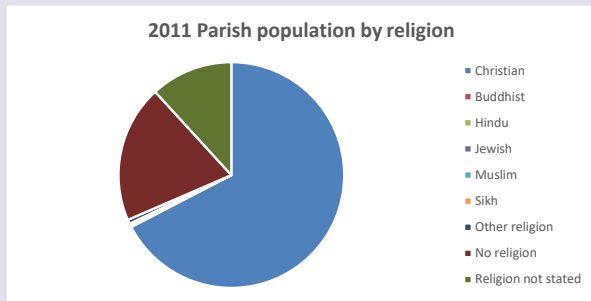

Religion of those in your parish

Your parish population in 2021 was 259

In 2021 **59.9%** said they are Christian. That is **155 people**. In your parish your average weekly attendance is **8**