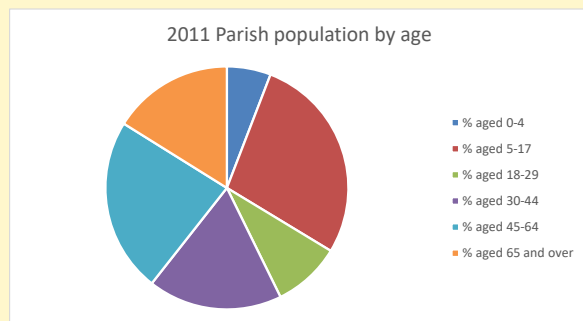

Census Dashboard for the parish of Kingham and Daylesford in the Deanery of CHIPPING NORTON

Parish population, Census and deprivation summary

Population of parish and deanery

2011, 2018 and 2021

	Parish	Deanery
2011	954	110456
2018	1,040	116327
2021	993	117,603

Deprivation Rank

2021 **7,132**

(1=most deprived parish in the Church of England, 12,307=least deprived)

Children and Young People

In your parish of **993** people

5.6 % are aged 0-4

4.8 % are aged 5-9

12.1 % are aged 10-14

That is a total of **223**

children and young people

In 2023 your child average

weekly attendance was

4

NB different age groups: 5-17 in 2011, 5-19 in 2021

Parish code: 270083

Number of churches in parish (2022): 1