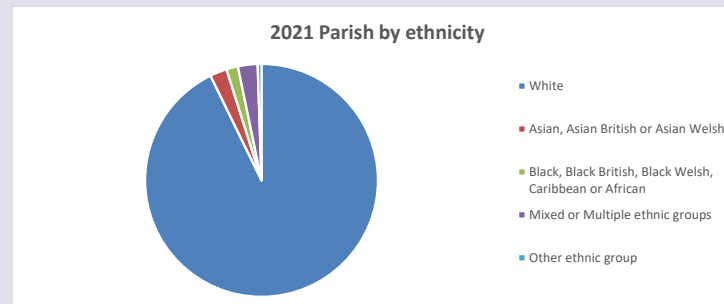

Ethnicity of those in your parish

Thoughts to ponder:

What has surprised you in these tables and charts?

Does your congregation(s) reflect the age and ethnic mix of your parish?

Where are those who have identified as Christians who do not attend your church(es)? Do you have other Christian denomination churches in your parish?

How might this influence your mission plans?

This dashboard contains figures as submitted by churches currently in the parish

Attendance statistics: taken from annual Statistics for Mission returns.

Average weekly attendance: attendance at Sunday and midweek church services & fresh expressions in October;

Every effort has been made to ensure that data are reliable. We would be pleased to be notified of any significant errors or omissions by email to parishreturns@oxford.anglican.org