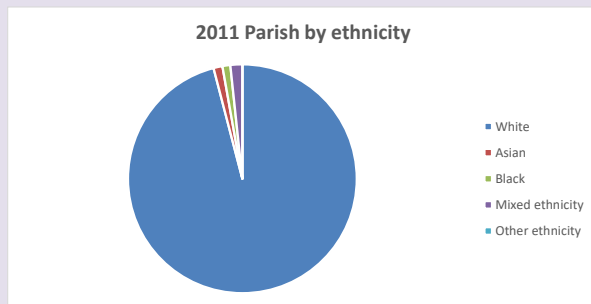

In 2021 53.0% said they are Christian. That is 526 people. In your parish your average weekly attendance is 22

Ethnicity of those in your parish

Thoughts to ponder:

What has surprised you in these tables and charts?