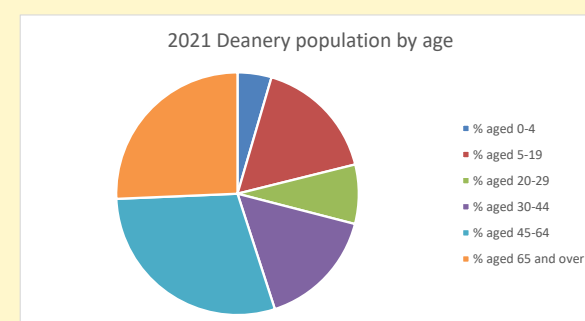

Census Dashboard for the parish of Kingham and Daylesford in the Deanery of CHIPPING NORTON

Parish population, Census and deprivation summary

Population of parish and deanery

2011, 2018 and 2021

	Parish	Deanery
2011	954	110456
2018	1,040	116327
2021	993	117,603

That is a total of **223**

children and young people

In 2023 your child average

weekly attendance was

4

NB different age groups: 5-17 in 2011, 5-19 in 2021

Parish code: 270083

Number of churches in parish (2022): 1