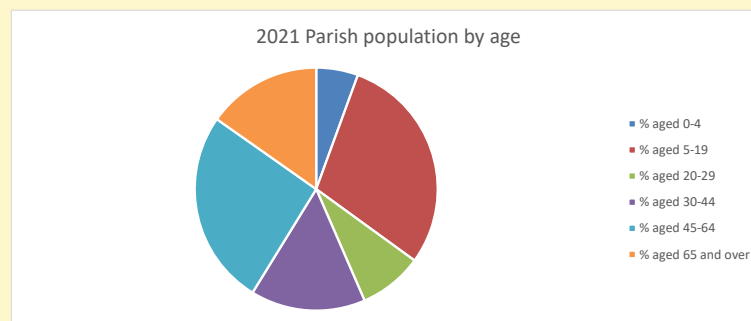

That is a total of **223**

children and young people

In 2023 your child average

weekly attendance was

4

NB different age groups: 5-17 in 2011, 5-19 in 2021

Parish code: 270083

Number of churches in parish (2022): 1