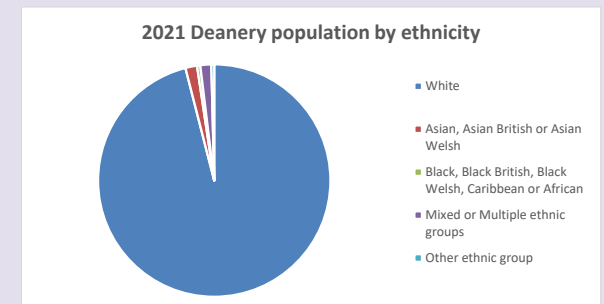

Ethnicity of those in your parish

Thoughts to ponder:

What has surprised you in these tables and charts?

Does your congregation(s) reflect the age and ethnic mix of your parish?

Where are those who have identified as Christians who do not attend your church(es)? Do you have other Christian denomination churches in your parish?

How might this influence your mission plans?

This dashboard contains figures as submitted by churches currently in the parish

Attendance statistics: taken from annual Statistics for Mission returns.

Average weekly attendance: attendance at Sunday and midweek church services & fresh expressions in October;

Every effort has been made to ensure that data are reliable. We would be pleased to be notified of any significant errors or omissions by email to parishreturns@oxford.anglican.org