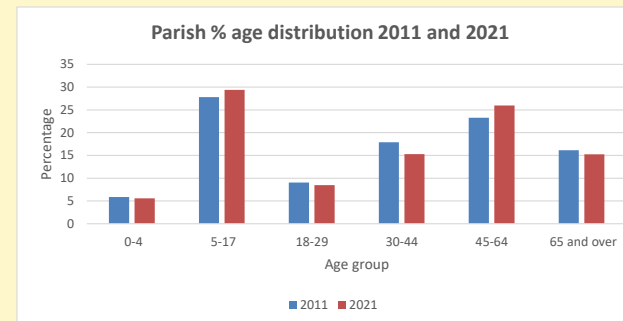

That is a total of **223**

children and young people

In 2023 your child average

weekly attendance was

4

NB different age groups: 5-17 in 2011, 5-19 in 2021

Parish code: 270083

Number of churches in parish (2022): 1