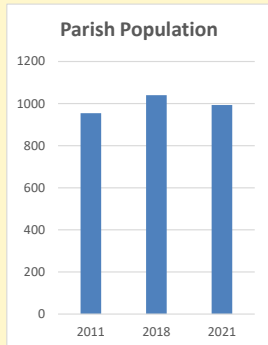

Census Dashboard for the parish of Kingham and Daylesford in the Deanery of CHIPPING NORTON

Parish population, Census and deprivation summary

Population of parish and deanery

2011, 2018 and 2021

	Parish	Deanery
2011	954	110456
2018	1,040	116327
2021	993	117,603

Deprivation Rank

2021 **7,132**

(1=most deprived parish in the Church of England, 12,307=least deprived)

Children and Young People

In your parish of **993** people

5.6 % are aged 0-4

4.8 % are aged 5-9

12.1 % are aged 10-14

That is a total of **223**

children and young people

In 2023 your child average

weekly attendance was

4

NB different age groups: 5-17 in 2011, 5-19 in 2021

Parish code: 270083

Number of churches in parish (2022): 1