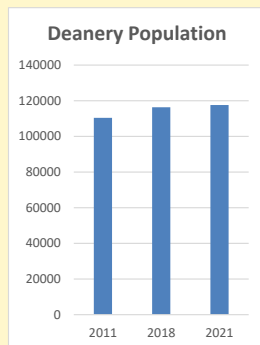

Census Dashboard for the parish of Kingham and Daylesford in the Deanery of CHIPPING NORTON

Parish population, Census and deprivation summary

Population of parish and deanery

2011, 2018 and 2021

	Parish	Deanery
2011	954	110456
2018	1,040	116327
2021	993	117,603

Deprivation Rank

2021 **7,132**

(1=most deprived parish in the Church of England, 12,307=least deprived)

Children and Young People

In your parish of **993** people

5.6 % are aged 0-4

4.8 % are aged 5-9

12.1 % are aged 10-14

That is a total of **223**

children and young people

In 2023 your child average

weekly attendance was

4

NB different age groups: 5-17 in 2011, 5-19 in 2021

Parish code: 270083

Number of churches in parish (2022): 1