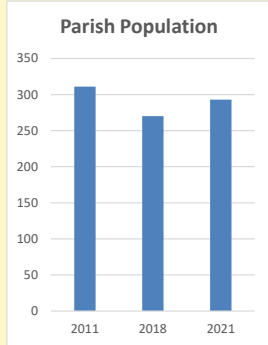

Deprivation Rank

2021 **8,128**

(1=most deprived parish in the Church of England, 12,307=least deprived)

Children and Young People

In your parish of **293** people
 2.2 % are aged 0-4
 4.9 % are aged 5-9
 5.6 % are aged 10-14

That is a total of **37**
 children and young people

In 2023 your child average
 weekly attendance was **0**

NB different age groups: 5-17 in 2011, 5-19 in 2021

Parish code: 270093

Number of churches in parish (2022): 1