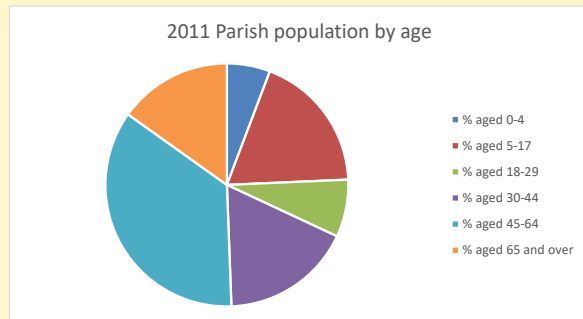

Deprivation Rank

2021 **8,128**

(1=most deprived parish in the Church of England, 12,307=least deprived)

Children and Young People

In your parish of **293** people
 2.2 % are aged 0-4
 4.9 % are aged 5-9
 5.6 % are aged 10-14

That is a total of **37**
 children and young people

In 2023 your child average
 weekly attendance was **0**

NB different age groups: 5-17 in 2011, 5-19 in 2021

Parish code: 270093

Number of churches in parish (2022): 1