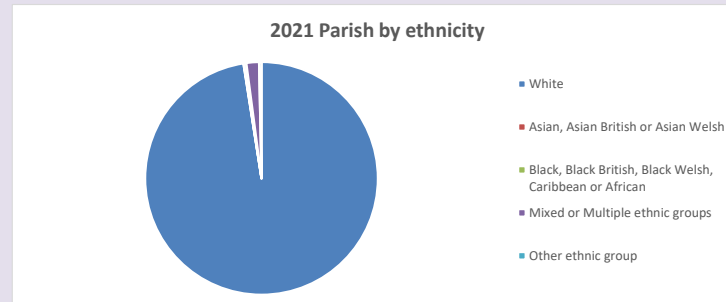

Ethnicity of those in your parish

Thoughts to ponder:

What has surprised you in these tables and charts?

Does your congregation(s) reflect the age and ethnic mix of your parish?

Where are those who have identified as Christians who do not attend your church(es)? Do you have other Christian denomination churches in your parish?

How might this influence your mission plans?

This dashboard contains figures as submitted by churches currently in the parish

Attendance statistics: taken from annual Statistics for Mission returns.

Average weekly attendance: attendance at Sunday and midweek church services & fresh expressions in October;

Every effort has been made to ensure that data are reliable. We would be pleased to be notified of any significant errors or omissions by email to parishreturns@oxford.anglican.org