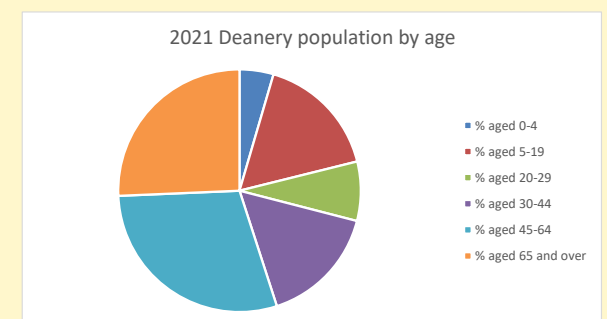

That is a total of **37**
 children and young people

In 2023 your child average
 weekly attendance was **0**

NB different age groups: 5-17 in 2011, 5-19 in 2021

Parish code: 270093

Number of churches in parish (2022): 1