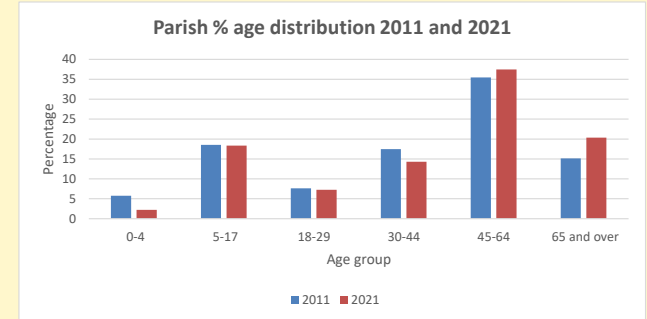

That is a total of **37**
 children and young people

In 2023 your child average
 weekly attendance was **0**

NB different age groups: 5-17 in 2011, 5-19 in 2021

Parish code: 270093

Number of churches in parish (2022): 1