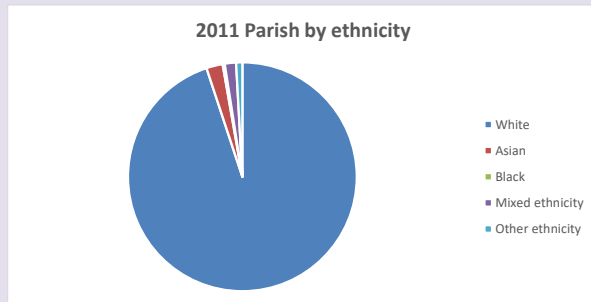

Ethnicity of those in your parish

Thoughts to ponder:

What has surprised you in these tables and charts?

Does your congregation(s) reflect the age and ethnic mix of your parish?

Where are those who have identified as Christians who do not attend your church(es)? Do you have other Christian denomination churches in your parish?

How might this influence your mission plans?

This dashboard contains figures as submitted by churches currently in the parish

Attendance statistics: taken from annual Statistics for Mission returns.

Average weekly attendance: attendance at Sunday and midweek church services & fresh expressions in October;

Every effort has been made to ensure that data are reliable. We would be pleased to be notified of any significant errors or omissions by email to parishreturns@oxford.anglican.org