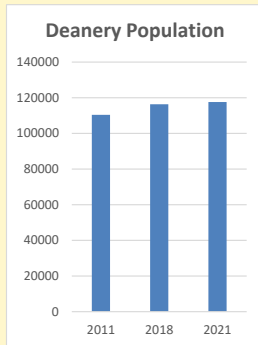

Deprivation Rank

2021 **8,128**

(1=most deprived parish in the Church of England, 12,307=least deprived)

Children and Young People

In your parish of **293** people
 2.2 % are aged 0-4
 4.9 % are aged 5-9
 5.6 % are aged 10-14

That is a total of **37**
 children and young people

In 2023 your child average
 weekly attendance was **0**

NB different age groups: 5-17 in 2011, 5-19 in 2021

Parish code: 270093

Number of churches in parish (2022): 1