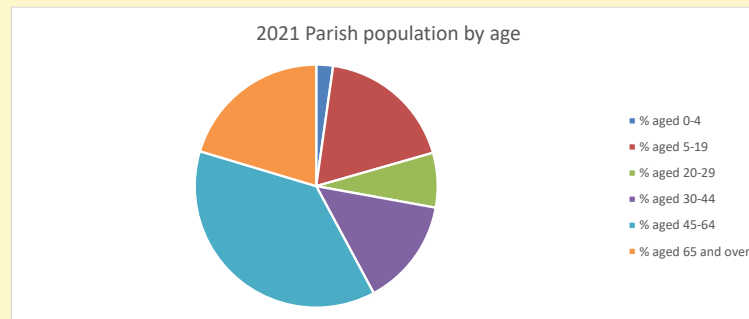

That is a total of **37**
 children and young people

In 2023 your child average
 weekly attendance was **0**

NB different age groups: 5-17 in 2011, 5-19 in 2021

Parish code: 270093

Number of churches in parish (2022): 1