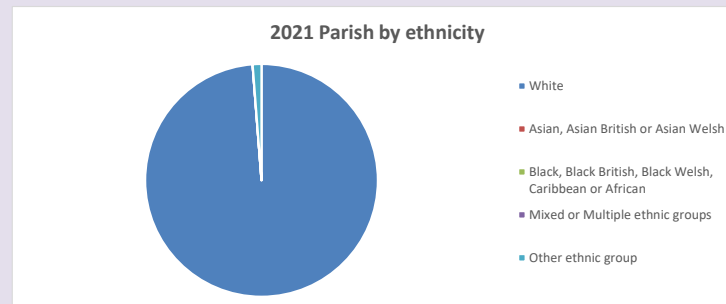

Ethnicity of those in your parish

Thoughts to ponder:

What has surprised you in these tables and charts?

Does your congregation(s) reflect the age and ethnic mix of your parish?

Where are those who have identified as Christians who do not attend your church(es)? Do you have other Christian denomination churches in your parish?

How might this influence your mission plans?

This dashboard contains figures as submitted by churches currently in the parish

Attendance statistics: taken from annual Statistics for Mission returns.

Average weekly attendance: attendance at Sunday and midweek church services & fresh expressions in October;

Every effort has been made to ensure that data are reliable. We would be pleased to be notified of any significant errors or omissions by email to parishreturns@oxford.anglican.org