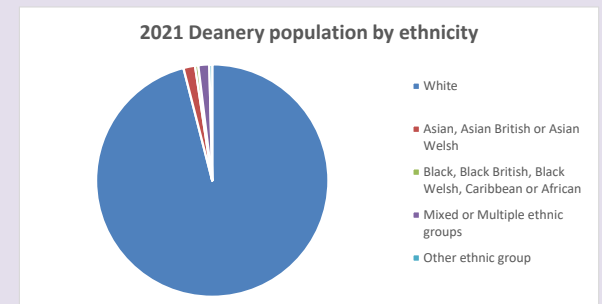

Ethnicity of those in your parish

Thoughts to ponder:

What has surprised you in these tables and charts?

Does your congregation(s) reflect the age and ethnic mix of your parish?

Where are those who have identified as Christians who do not attend your church(es)? Do you have other Christian denomination churches in your parish?

How might this influence your mission plans?

This dashboard contains figures as submitted by churches currently in the parish

Attendance statistics: taken from annual Statistics for Mission returns.

Average weekly attendance: attendance at Sunday and midweek church services & fresh expressions in October;

Every effort has been made to ensure that data are reliable. We would be pleased to be notified of any significant errors or omissions by email to parishreturns@oxford.anglican.org