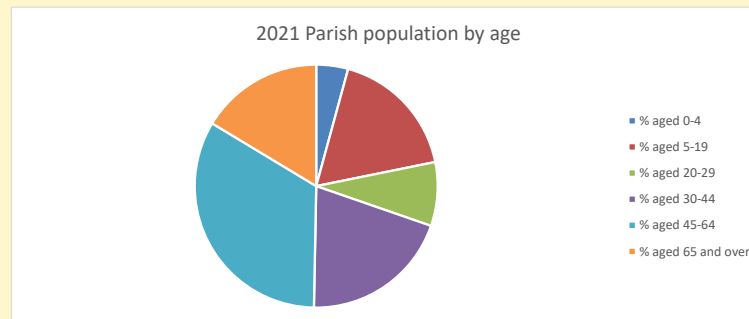

### Children and Young People

In your parish of **163** people

4.2 % are aged 0-4

4.8 % are aged 5-9

5.5 % are aged 10-14

That is a total of **24** children and young people

In 2023 your child average weekly attendance was **0**

NB different age groups: 5-17 in 2011, 5-19 in 2021

Parish code: 270095

Number of churches in parish (2022): 1

For more detailed census & deprivation info: see <http://arcg.is/1RaS4CS>  
<https://www.churchofengland.org/researchandstats>  
 and <http://www2.cuf.org.uk/poverty-england/poverty-map>