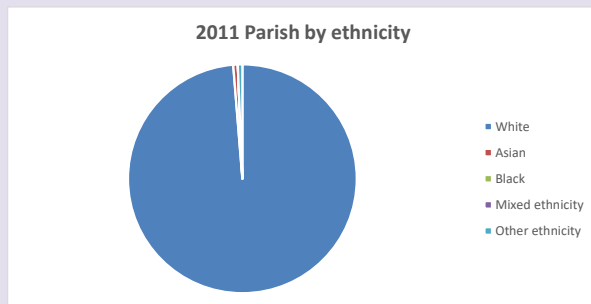

Ethnicity of those in your parish

Thoughts to ponder:

What has surprised you in these tables and charts?

Does your congregation(s) reflect the age and ethnic mix of your parish?

Where are those who have identified as Christians who do not attend your church(es)? Do you have other Christian denomination churches in your parish?

How might this influence your mission plans?

This dashboard contains figures as submitted by churches currently in the parish

Attendance statistics: taken from annual Statistics for Mission returns.

Average weekly attendance: attendance at Sunday and midweek church services & fresh expressions in October;

Every effort has been made to ensure that data are reliable. We would be pleased to be notified of any significant errors or omissions by email to parishreturns@oxford.anglican.org