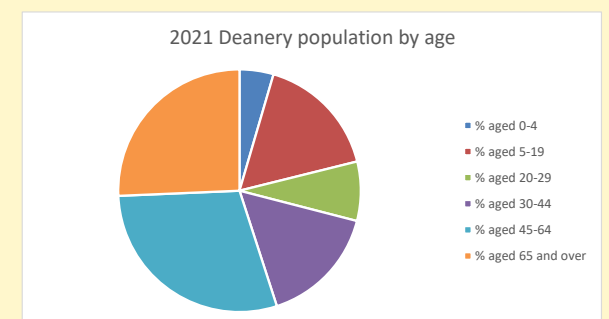

### Children and Young People

In your parish of **163** people

4.2 % are aged 0-4

4.8 % are aged 5-9

5.5 % are aged 10-14

That is a total of **24** children and young people

In 2023 your child average weekly attendance was **0**