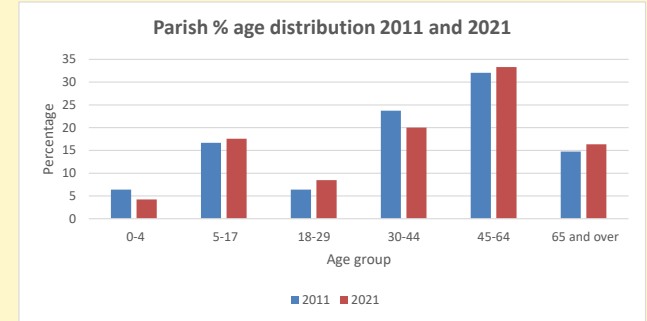

### Children and Young People

In your parish of **163** people

4.2 % are aged 0-4

4.8 % are aged 5-9

5.5 % are aged 10-14

That is a total of **24** children and young people

In 2023 your child average weekly attendance was **0**