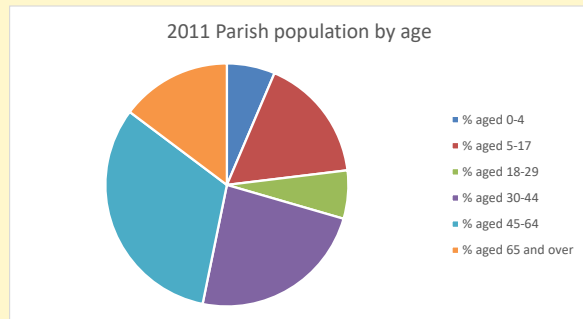

### Children and Young People

In your parish of **163** people

4.2 % are aged 0-4

4.8 % are aged 5-9

5.5 % are aged 10-14

That is a total of **24** children and young people

In 2023 your child average weekly attendance was **0**