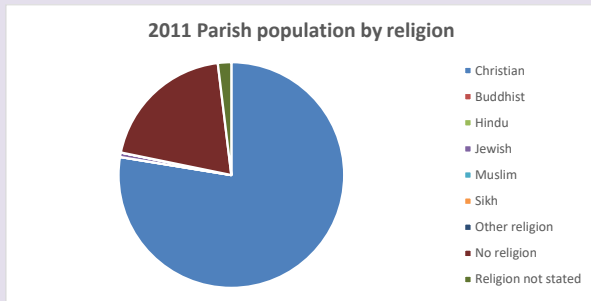

Religion of those in your parish

Your parish population in 2021 was 163

In 2021 **59.9%** said they are Christian. That is **98 people**. In your parish your average weekly attendance is **16**