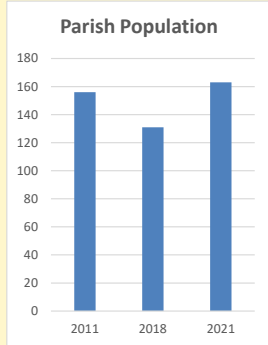

### Children and Young People

In your parish of **163** people

4.2 % are aged 0-4

4.8 % are aged 5-9

5.5 % are aged 10-14

That is a total of **24** children and young people

In 2023 your child average weekly attendance was **0**