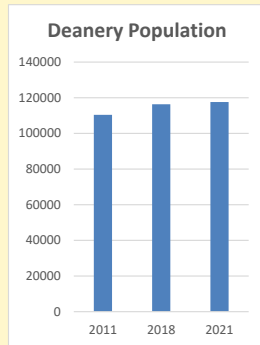

### Children and Young People

In your parish of **163** people

4.2 % are aged 0-4

4.8 % are aged 5-9

5.5 % are aged 10-14

That is a total of **24** children and young people

In 2023 your child average weekly attendance was **0**

NB different age groups: 5-17 in 2011, 5-19 in 2021

Parish code: 270095

Number of churches in parish (2022): 1

For more detailed census & deprivation info: see <http://arcg.is/1RaS4CS>  
<https://www.churchofengland.org/researchandstats>  
 and <http://www2.cuf.org.uk/poverty-england/poverty-map>