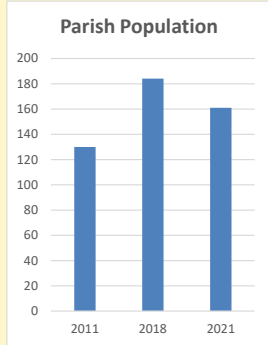

### Children and Young People

In your parish of **161** people  
 4.1 % are aged 0-4  
 7.2 % are aged 5-9  
 6.3 % are aged 10-14

That is a total of **28**  
 children and young people

In 2023 your child average  
 weekly attendance was **1**