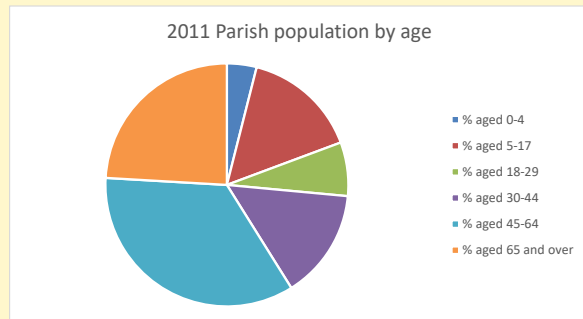

### Children and Young People

In your parish of **161** people  
 4.1 % are aged 0-4  
 7.2 % are aged 5-9  
 6.3 % are aged 10-14

That is a total of **28**  
 children and young people

In 2023 your child average  
 weekly attendance was **1**