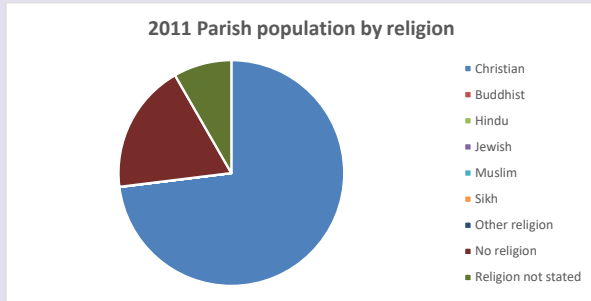

Religion of those in your parish

Your parish population in 2021 was 161

In 2021 71.0% said they are Christian. That is 114 people. In your parish your average weekly attendance is 6