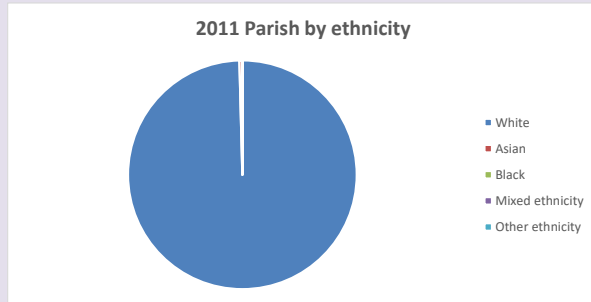

Ethnicity of those in your parish

Thoughts to ponder:

What has surprised you in these tables and charts?

Does your congregation(s) reflect the age and ethnic mix of your parish?

Where are those who have identified as Christians who do not attend your church(es)? Do you have other Christian denomination churches in your parish?

How might this influence your mission plans?

This dashboard contains figures as submitted by churches currently in the parish

Attendance statistics: taken from annual Statistics for Mission returns.

Average weekly attendance: attendance at Sunday and midweek church services & fresh expressions in October;

Every effort has been made to ensure that data are reliable. We would be pleased to be notified of any significant errors or omissions by email to parishreturns@oxford.anglican.org