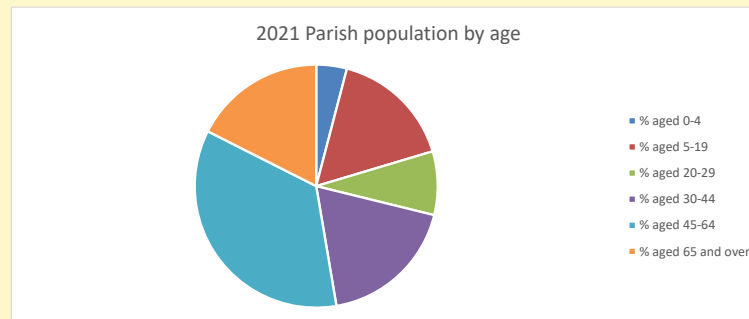

### Children and Young People

In your parish of **161** people  
 4.1 % are aged 0-4  
 7.2 % are aged 5-9  
 6.3 % are aged 10-14

That is a total of **28**  
 children and young people

In 2023 your child average  
 weekly attendance was **1**