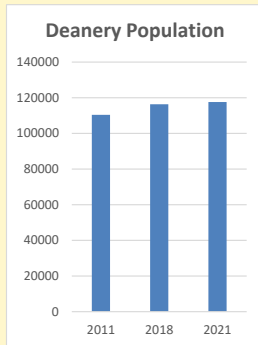

### Children and Young People

In your parish of **161** people  
 4.1 % are aged 0-4  
 7.2 % are aged 5-9  
 6.3 % are aged 10-14

That is a total of **28**  
 children and young people

In 2023 your child average  
 weekly attendance was **1**