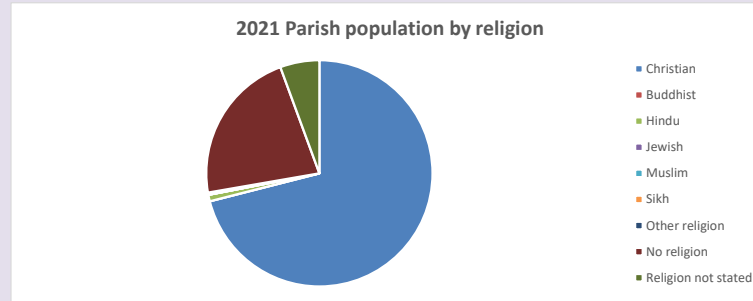

Religion of those in your parish

Your parish population in 2021 was 161

In 2021 71.0% said they are Christian. That is 114 people. In your parish your average weekly attendance is 6