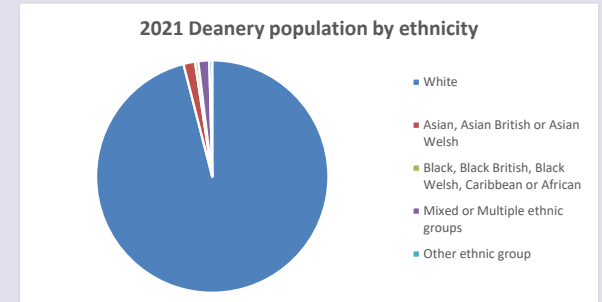

Ethnicity of those in your parish

Thoughts to ponder:

What has surprised you in these tables and charts?

Does your congregation(s) reflect the age and ethnic mix of your parish?

Where are those who have identified as Christians who do not attend your church(es)? Do you have other Christian denomination churches in your parish?

How might this influence your mission plans?

This dashboard contains figures as submitted by churches currently in the parish

Attendance statistics: taken from annual Statistics for Mission returns.

Average weekly attendance: attendance at Sunday and midweek church services & fresh expressions in October;

Every effort has been made to ensure that data are reliable. We would be pleased to be notified of any significant errors or omissions by email to parishreturns@oxford.anglican.org