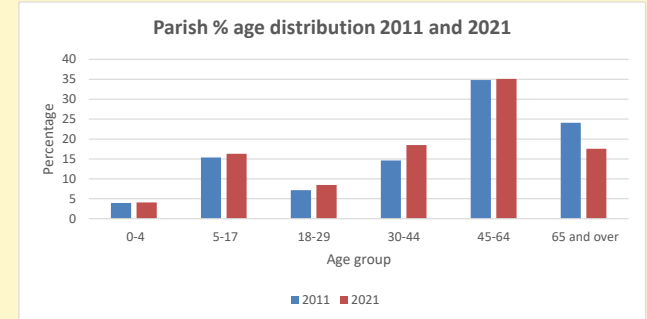

### Children and Young People

In your parish of **161** people  
 4.1 % are aged 0-4  
 7.2 % are aged 5-9  
 6.3 % are aged 10-14

That is a total of **28**  
 children and young people

In 2023 your child average  
 weekly attendance was **1**