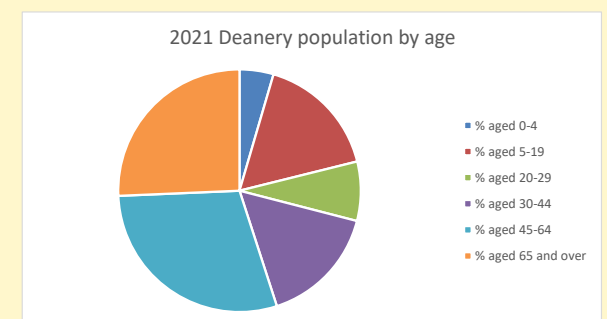

### Children and Young People

In your parish of **161** people  
 4.1 % are aged 0-4  
 7.2 % are aged 5-9  
 6.3 % are aged 10-14

That is a total of **28**  
 children and young people

In 2023 your child average  
 weekly attendance was **1**