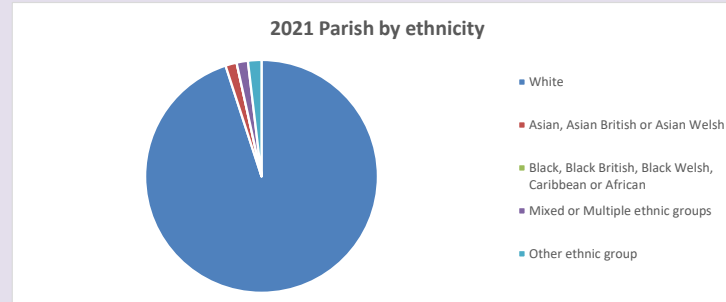

Ethnicity of those in your parish

Thoughts to ponder:

What has surprised you in these tables and charts?

Does your congregation(s) reflect the age and ethnic mix of your parish?

Where are those who have identified as Christians who do not attend your church(es)? Do you have other Christian denomination churches in your parish?

How might this influence your mission plans?

This dashboard contains figures as submitted by churches currently in the parish

Attendance statistics: taken from annual Statistics for Mission returns.

Average weekly attendance: attendance at Sunday and midweek church services & fresh expressions in October;

Every effort has been made to ensure that data are reliable. We would be pleased to be notified of any significant errors or omissions by email to parishreturns@oxford.anglican.org